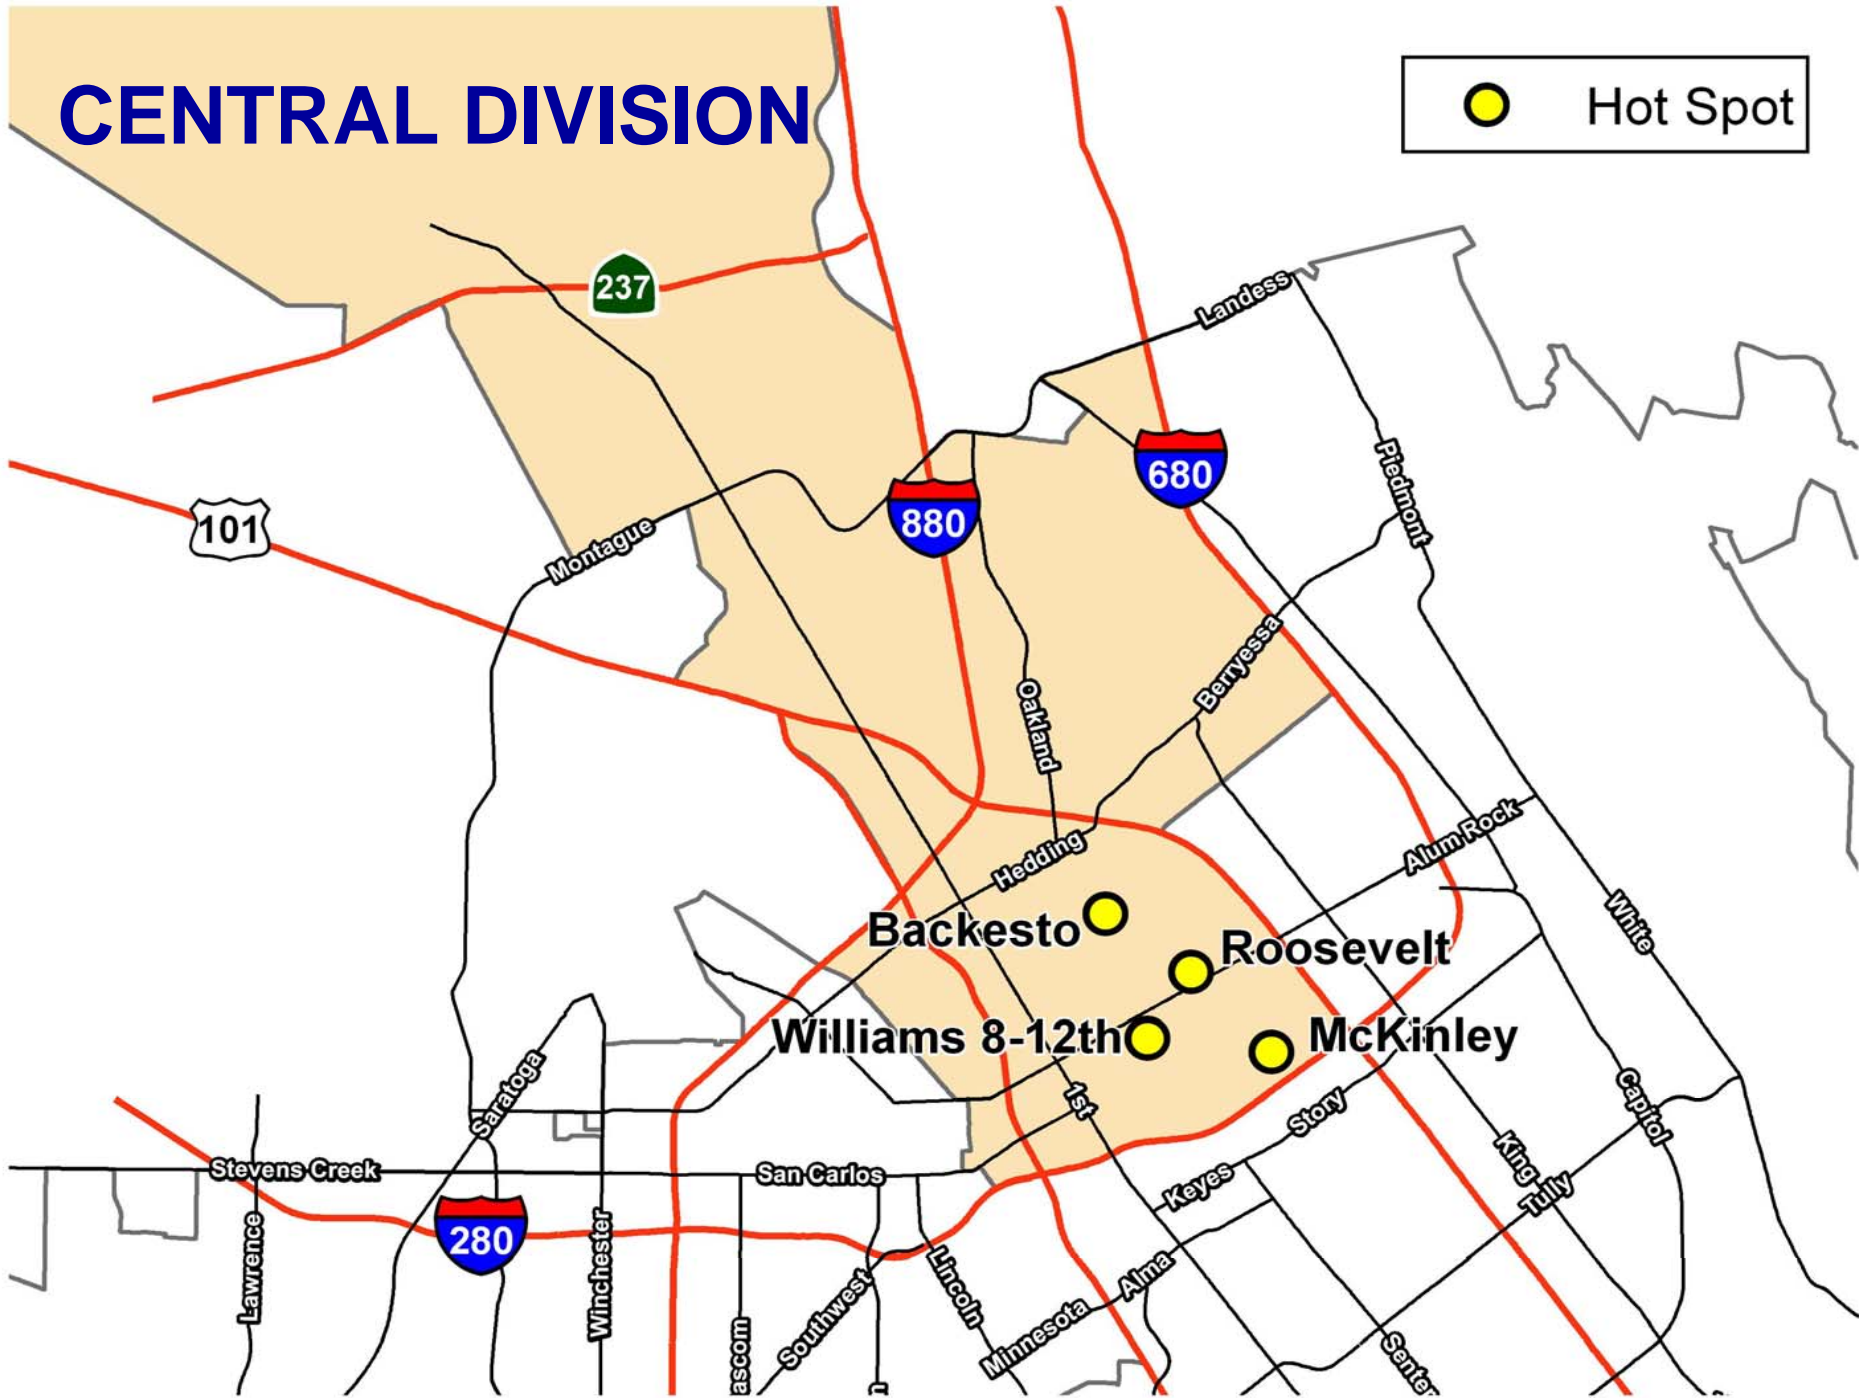

# City Wide Hot Spots

# FOOTHILL DIVISION

# FOOTHILL DIVISION

---

- **Overfelt Area / Poco Way / Welch Park Area**
  - Personal Transformation Through Cognitive Development and Youth Support Groups
  - Gang Mediation / Intervention Response
  - Social Recreational, Cultural, and Community Service Intervention Activities
  - Parent and Family Support / Domestic Violence Services to Youth and Children
- **James Lick / Pala / White Road / Nancy Lane Area**
  - Personal Transformation Through Cognitive Development and Youth Support Groups (T)
  - Gang Mediation / Intervention Response (T)
  - Unique Service Delivery for High Risk Youth
  - Parent and Family Support / Domestic Violence Services to Youth and Children
- **Independence Area / Avalani Area**
  - Personal Transformation Through Cognitive Development and Youth Support Groups
  - Gang Mediation / Intervention Response
  - Unique Service Delivery for High Risk Youth
  - Parent and Family Support / Domestic Violence Services to Youth and Children
- **Kolmar Apartment Area**
  - Personal Transformation Through Cognitive Development and Youth Support Groups
  - Gang Mediation / Intervention Response
  - Social Recreational, Cultural, and Community Service Intervention Activities
  - Gang Mediation / Intervention Response
- **Rocky Mt. / Mt. Pleasant Area**
  - Gang Mediation / Intervention Response
  - Personal Transformation Through Cognitive Development and Youth Support Groups
  - Parent and Family Support / Domestic Violence Services to Youth and Children
  - Unique Service Delivery for High Risk Youth
- **Valley Palms Area**
  - Parent and Family Support / Domestic Violence Services to Youth and Children
  - Personal Transformation Through Cognitive Development and Youth Support Groups (T)
  - Social Recreational, Cultural, and Community Service Intervention Activities (T)
  - Service Delivery for High Risk Youth

# CENTRAL DIVISION

● Hot Spot