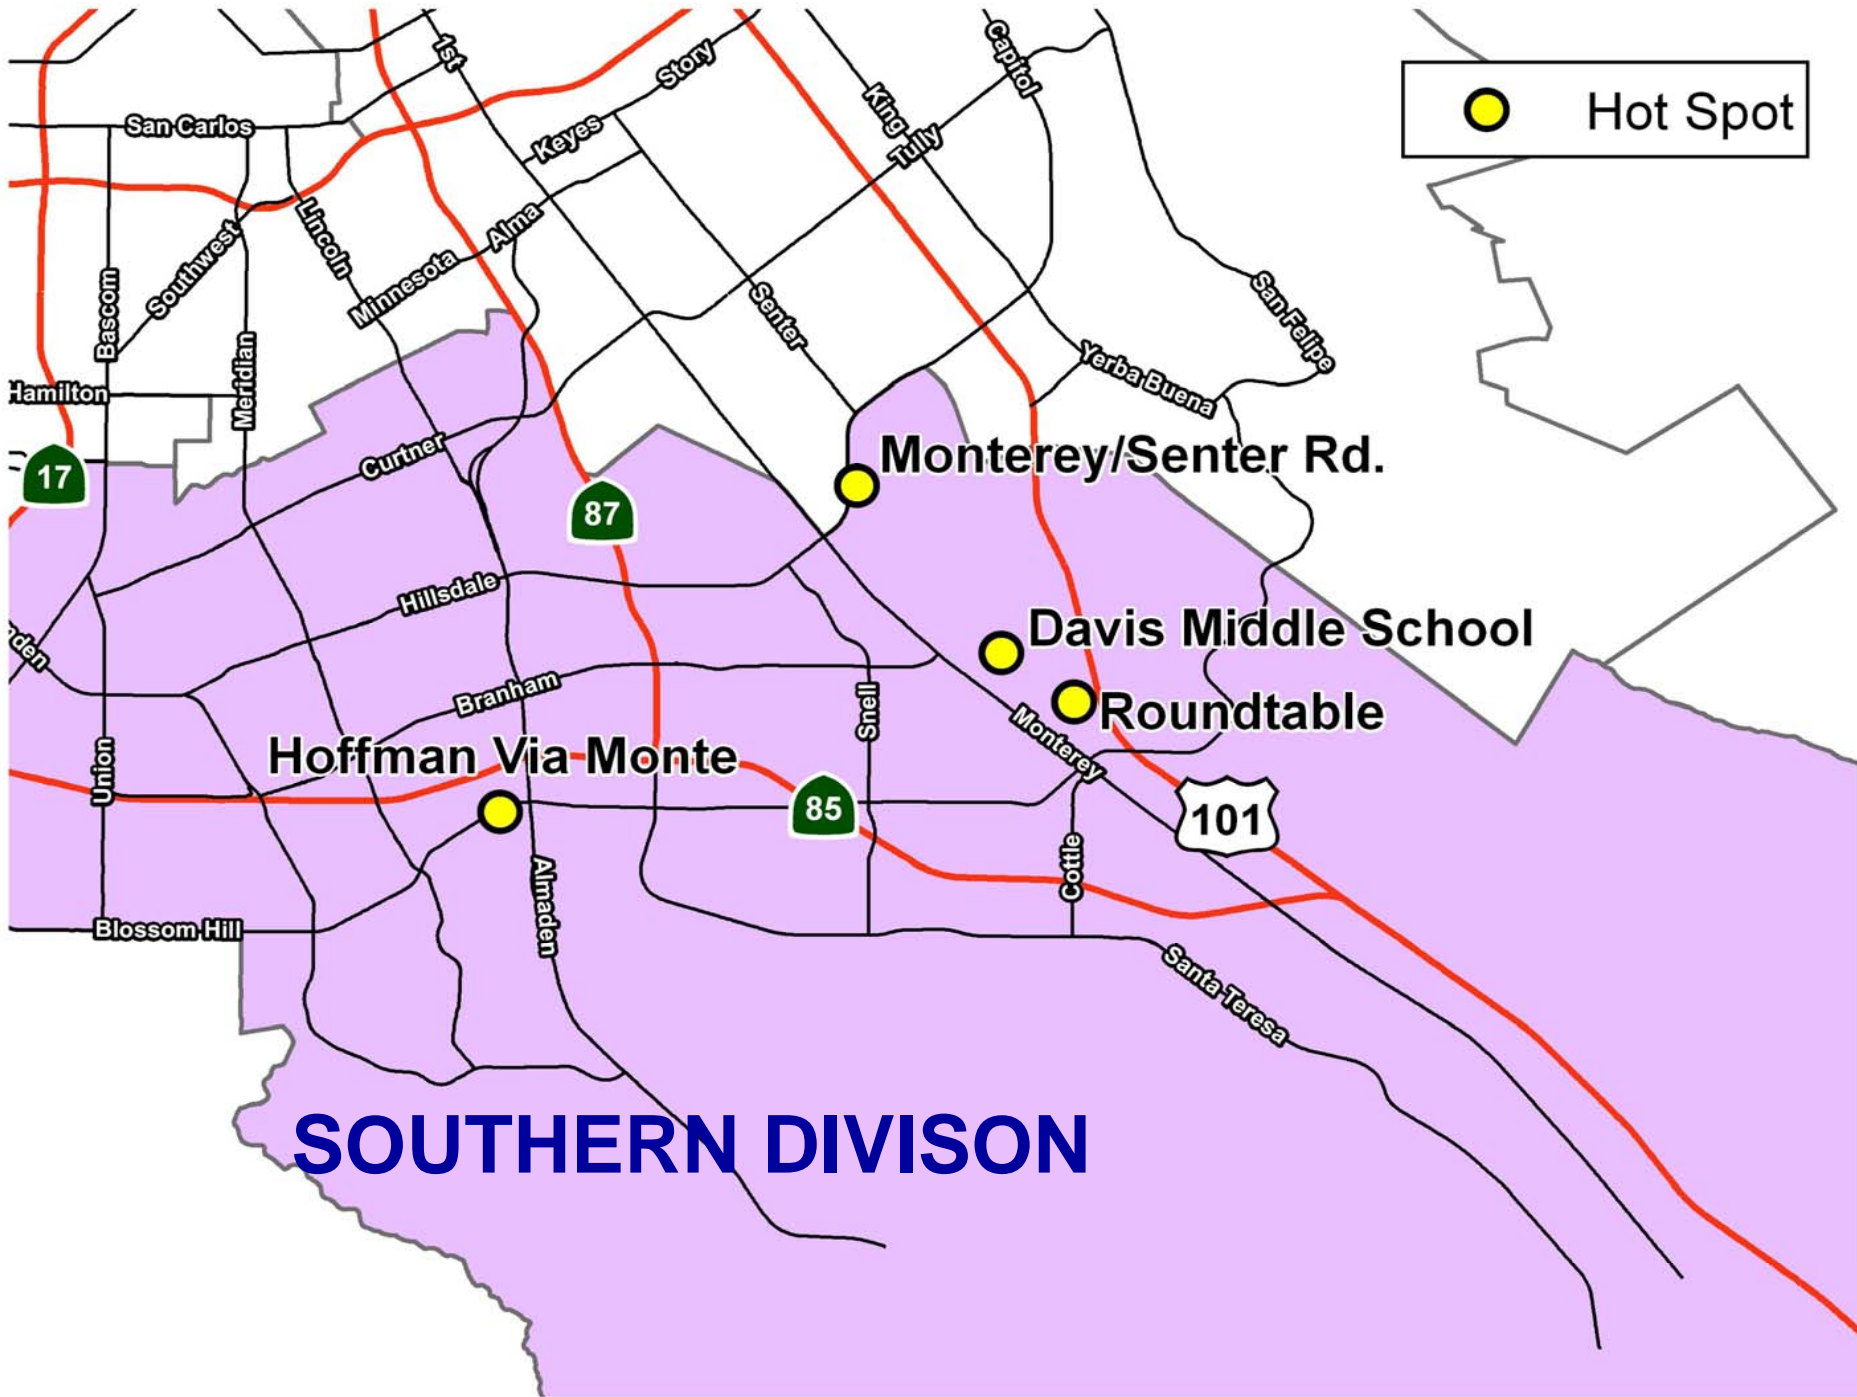

# City Wide Hot Spots

# FOOTHILL DIVISION

---

- **Overfelt Area / Poco Way / Welch Park Area**
  - Personal Transformation Through Cognitive Development and Youth Support Groups
  - Gang Mediation / Intervention Response
  - Social Recreational, Cultural, and Community Service Intervention Activities
  - Parent and Family Support / Domestic Violence Services to Youth and Children
- **James Lick / Pala / White Road / Nancy Lane Area**
  - Personal Transformation Through Cognitive Development and Youth Support Groups (T)
  - Gang Mediation / Intervention Response (T)
  - Unique Service Delivery for High Risk Youth
  - Parent and Family Support / Domestic Violence Services to Youth and Children
- **Independence Area / Avalani Area**
  - Personal Transformation Through Cognitive Development and Youth Support Groups
  - Gang Mediation / Intervention Response
  - Unique Service Delivery for High Risk Youth
  - Parent and Family Support / Domestic Violence Services to Youth and Children
- **Kolmar Apartment Area**
  - Personal Transformation Through Cognitive Development and Youth Support Groups
  - Gang Mediation / Intervention Response
  - Social Recreational, Cultural, and Community Service Intervention Activities
  - Gang Mediation / Intervention Response
- **Rocky Mt. / Mt. Pleasant Area**
  - Gang Mediation / Intervention Response
  - Personal Transformation Through Cognitive Development and Youth Support Groups
  - Parent and Family Support / Domestic Violence Services to Youth and Children
  - Unique Service Delivery for High Risk Youth
- **Valley Palms Area**
  - Parent and Family Support / Domestic Violence Services to Youth and Children
  - Personal Transformation Through Cognitive Development and Youth Support Groups (T)
  - Social Recreational, Cultural, and Community Service Intervention Activities (T)
  - Service Delivery for High Risk Youth

# CENTRAL DIVISION

● Hot Spot

# SOUTHERN DIVISION