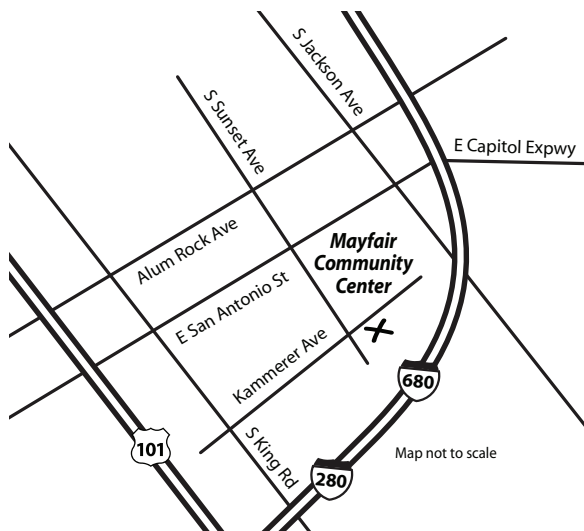

FREE

Become Mercury-Wise!

Tuesday, February 9, 2010
10:00 a.m. to 1:00 p.m.

Mayfair Community Center
2039 Kammerer Ave., San José, CA 95116

Please double-bag thermometers using
two sealed plastic bags to prevent spills.