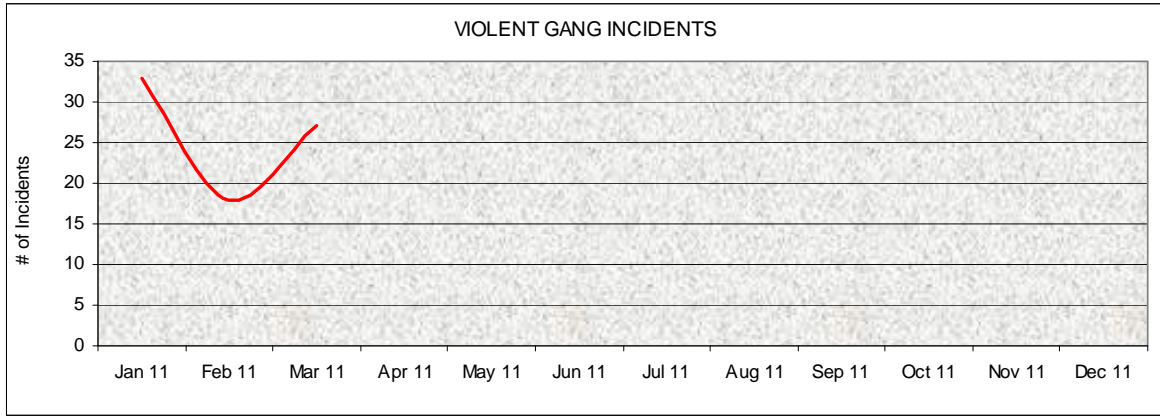

Twelve Month Trend of Gang Related Incidents
Violent and Non-Violent Incidents
Calendar Year 2011

Violent Incidents include Homicide, Attempted Homicide, Rape, Robbery, Aggravated and Simple Assaults

Non-Violent Incidents include Disturbances, Brandishing, Narcotics, Weapons and Probation Violations, etc