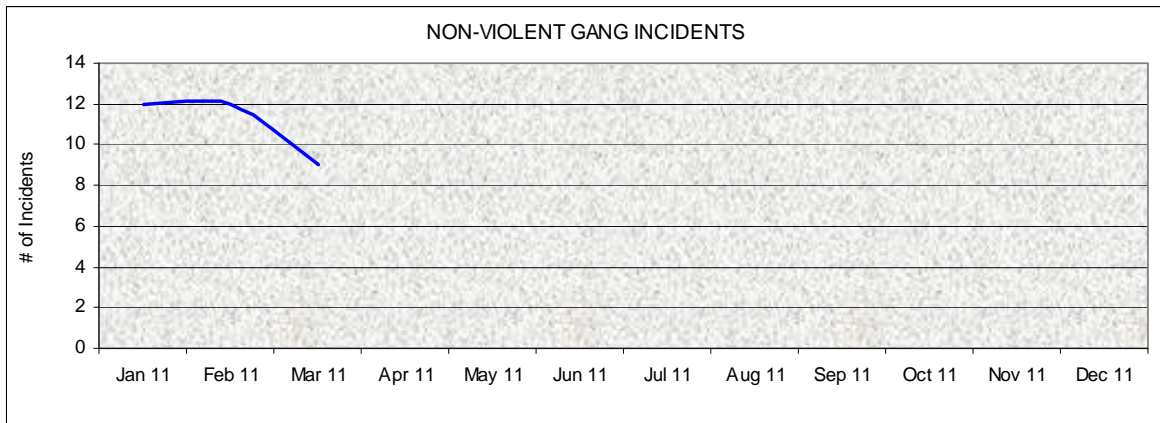

Twelve Month Trend of Gang Related Incidents
Violent and Non-Violent Incidents
Calendar Year 2011

Violent Incidents include Homicide, Attempted Homicide, Rape, Robbery, Aggravated and Simple Assaults

Non-Violent Incidents include Disturbances, Brandishing, Narcotics, Weapons and Probation Violations, etc