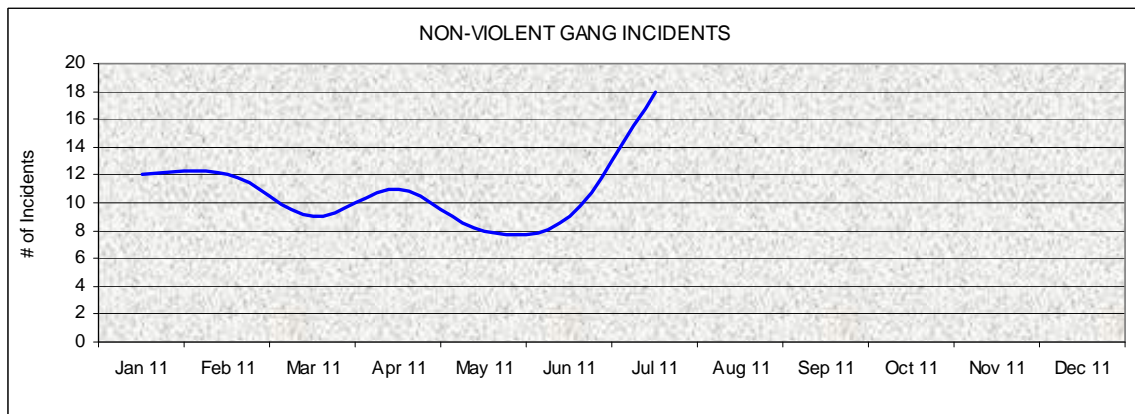

Twelve Month Trend of Gang Related Incidents Violent and Non-Violent Incidents Calendar Year 2011

Violent Incidents include Homicide, Attempted Homicide, Rape, Robbery, Aggravated and Simple Assaults

Non-Violent Incidents include Disturbances, Brandishing, Narcotics, Weapons and Probation Violations, etc