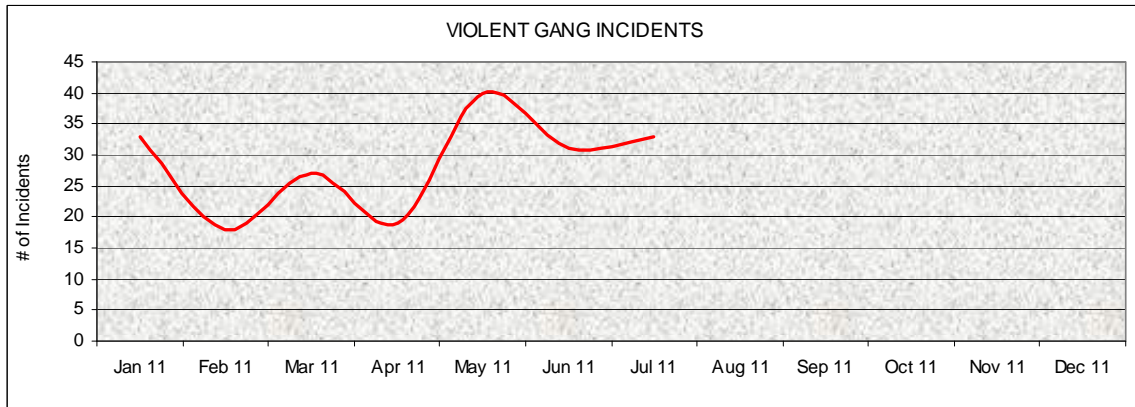

Twelve Month Trend of Gang Related Incidents Violent and Non-Violent Incidents Calendar Year 2011

Violent Incidents include Homicide, Attempted Homicide, Rape, Robbery, Aggravated and Simple Assaults

Non-Violent Incidents include Disturbances, Brandishing, Narcotics, Weapons and Probation Violations, etc