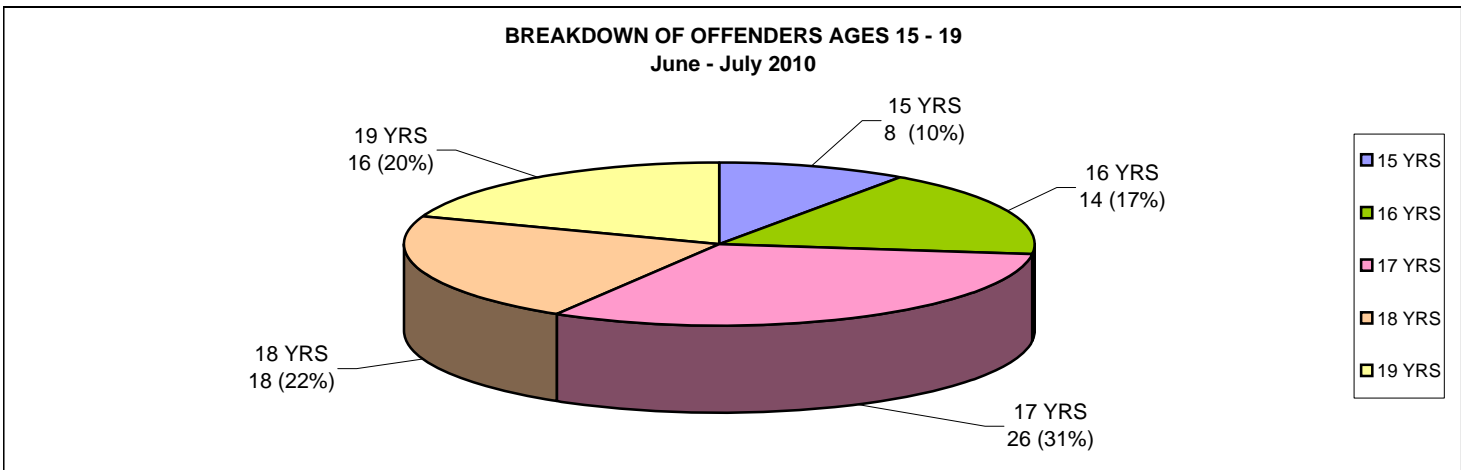

**GANG RELATED INCIDENTS
AGE BREAKDOWN OF OFFENDERS
Calendar Year 2010**

| OFFENDER BREAKDOWN | | | | | | | | | | | | | |
|---------------------------|------------|------------|------------|-----------|-----------|-----------|-----------|----------|----------|----------|----------|----------|-------------|
| Age Range | Jan 10 | Feb 10 | Mar 10 | Apr 10 | May 10 | Jun 10 | Jul 10 | Aug 10 | Sep 10 | Oct 10 | Nov 10 | Dec 10 | Grand Total |
| Under 10 | | | | | | | | | | | | | 0 |
| 10 - 14 | 11 | 10 | 5 | 4 | 4 | 1 | 1 | | | | | | 36 |
| 15 - 19 | 55 | 56 | 78 | 46 | 53 | 38 | 44 | | | | | | 370 |
| 20 - 24 | 13 | 22 | 21 | 19 | 18 | 28 | 14 | | | | | | 135 |
| 25 - 29 | 6 | 14 | 21 | 14 | 6 | 9 | 11 | | | | | | 81 |
| 30 - 39 | 3 | 2 | 2 | 5 | 1 | 2 | 5 | | | | | | 20 |
| 40 - 49 | 1 | 1 | | 1 | | 2 | 1 | | | | | | 6 |
| 50 & Over | | 2 | | | | | | | | | | | 2 |
| UNK | 21 | 4 | 4 | 8 | 8 | 11 | 11 | | | | | | 67 |
| TOTAL | 110 | 111 | 131 | 97 | 90 | 91 | 87 | 0 | 0 | 0 | 0 | 0 | 717 |
| TOTAL JUVENILES | 54 | 45 | 55 | 34 | 38 | 21 | 29 | 0 | 0 | 0 | 0 | 0 | 276 |
| TOTAL ADULTS | 56 | 66 | 76 | 63 | 52 | 70 | 58 | 0 | 0 | 0 | 0 | 0 | 441 |

| BREAKDOWN OF OFFENDER AGE RANGE 15 - 19 | | | | | | | | | | | | | |
|--|-----------|-----------|-----------|-----------|-----------|-----------|-----------|----------|----------|----------|----------|----------|-------------|
| Age | Jan 10 | Feb 10 | Mar 10 | Apr 10 | May 10 | Jun 10 | Jul 10 | Aug 10 | Sep 10 | Oct 10 | Nov 10 | Dec 10 | Grand Total |
| 15 | 16 | 9 | 18 | 10 | 8 | 4 | 4 | | | | | | 69 |
| 16 | 12 | 18 | 11 | 10 | 12 | 4 | 10 | | | | | | 77 |
| 17 | 15 | 8 | 21 | 10 | 14 | 12 | 14 | | | | | | 94 |
| 18 | 9 | 16 | 14 | 13 | 15 | 11 | 7 | | | | | | 85 |
| 19 | 3 | 5 | 14 | 3 | 4 | 7 | 9 | | | | | | 45 |
| TOTAL | 55 | 56 | 78 | 46 | 53 | 38 | 44 | 0 | 0 | 0 | 0 | 0 | 370 |