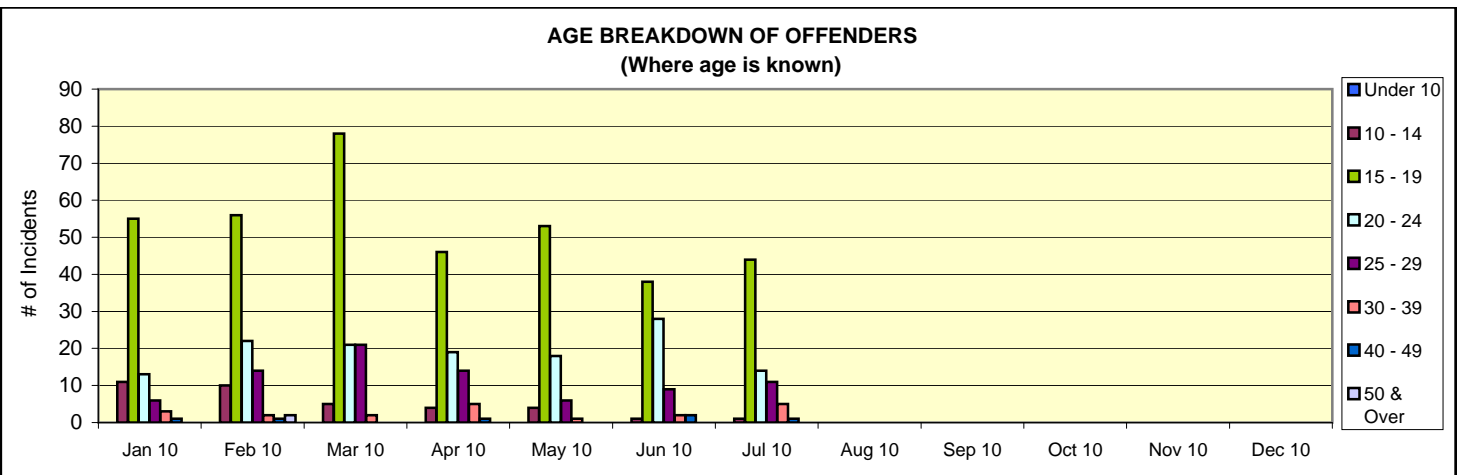

**GANG RELATED INCIDENTS
AGE BREAKDOWN OF OFFENDERS
Calendar Year 2010**

| OFFENDER BREAKDOWN | | | | | | | | | | | | | |
|---------------------------|------------|------------|------------|-----------|-----------|-----------|-----------|----------|----------|----------|----------|----------|-------------|
| Age Range | Jan 10 | Feb 10 | Mar 10 | Apr 10 | May 10 | Jun 10 | Jul 10 | Aug 10 | Sep 10 | Oct 10 | Nov 10 | Dec 10 | Grand Total |
| Under 10 | | | | | | | | | | | | | 0 |
| 10 - 14 | 11 | 10 | 5 | 4 | 4 | 1 | 1 | | | | | | 36 |
| 15 - 19 | 55 | 56 | 78 | 46 | 53 | 38 | 44 | | | | | | 370 |
| 20 - 24 | 13 | 22 | 21 | 19 | 18 | 28 | 14 | | | | | | 135 |
| 25 - 29 | 6 | 14 | 21 | 14 | 6 | 9 | 11 | | | | | | 81 |
| 30 - 39 | 3 | 2 | 2 | 5 | 1 | 2 | 5 | | | | | | 20 |
| 40 - 49 | 1 | 1 | | 1 | | 2 | 1 | | | | | | 6 |
| 50 & Over | | 2 | | | | | | | | | | | 2 |
| UNK | 21 | 4 | 4 | 8 | 8 | 11 | 11 | | | | | | 67 |
| TOTAL | 110 | 111 | 131 | 97 | 90 | 91 | 87 | 0 | 0 | 0 | 0 | 0 | 717 |
| TOTAL JUVENILES | 54 | 45 | 55 | 34 | 38 | 21 | 29 | 0 | 0 | 0 | 0 | 0 | 276 |
| TOTAL ADULTS | 56 | 66 | 76 | 63 | 52 | 70 | 58 | 0 | 0 | 0 | 0 | 0 | 441 |

| BREAKDOWN OF OFFENDER AGE RANGE 15 - 19 | | | | | | | | | | | | | |
|--|-----------|-----------|-----------|-----------|-----------|-----------|-----------|----------|----------|----------|----------|----------|-------------|
| Age | Jan 10 | Feb 10 | Mar 10 | Apr 10 | May 10 | Jun 10 | Jul 10 | Aug 10 | Sep 10 | Oct 10 | Nov 10 | Dec 10 | Grand Total |
| 15 | 16 | 9 | 18 | 10 | 8 | 4 | 4 | | | | | | 69 |
| 16 | 12 | 18 | 11 | 10 | 12 | 4 | 10 | | | | | | 77 |
| 17 | 15 | 8 | 21 | 10 | 14 | 12 | 14 | | | | | | 94 |
| 18 | 9 | 16 | 14 | 13 | 15 | 11 | 7 | | | | | | 85 |
| 19 | 3 | 5 | 14 | 3 | 4 | 7 | 9 | | | | | | 45 |
| TOTAL | 55 | 56 | 78 | 46 | 53 | 38 | 44 | 0 | 0 | 0 | 0 | 0 | 370 |