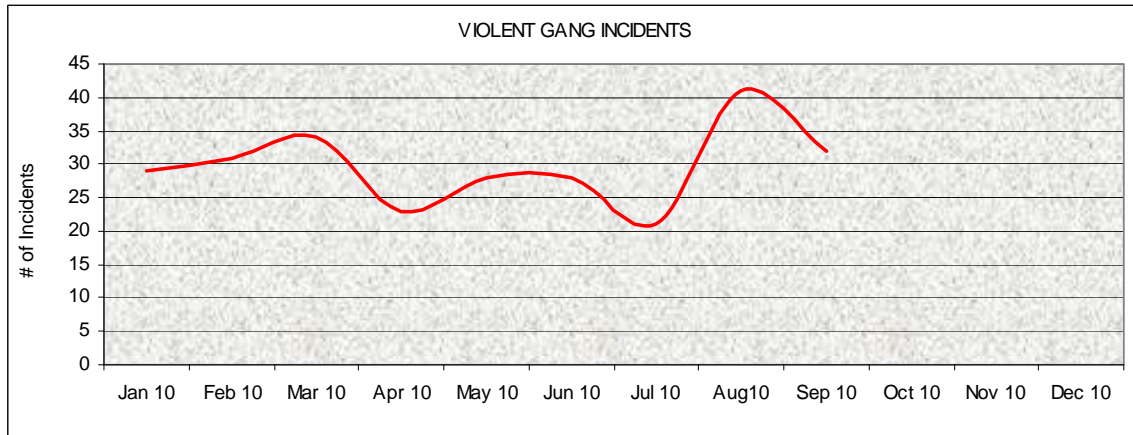

# Twelve Month Trend of Gang Related Incidents Violent and Non-Violent Incidents Calendar Year 2010

Violent Incidents include Homicide, Attempted Homicide, Rape, Robbery, Aggravated and Simple Assaults

Non-Violent Incidents include Disturbances, Brandishing, Narcotics, Weapons and Probation Violations, etc