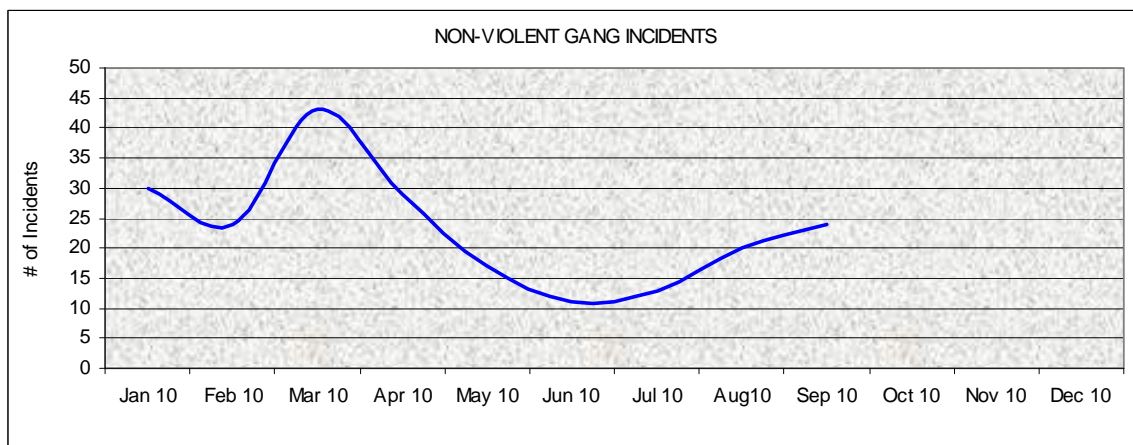

# Twelve Month Trend of Gang Related Incidents Violent and Non-Violent Incidents Calendar Year 2010

Violent Incidents include Homicide, Attempted Homicide, Rape, Robbery, Aggravated and Simple Assaults

Non-Violent Incidents include Disturbances, Brandishing, Narcotics, Weapons and Probation Violations, etc