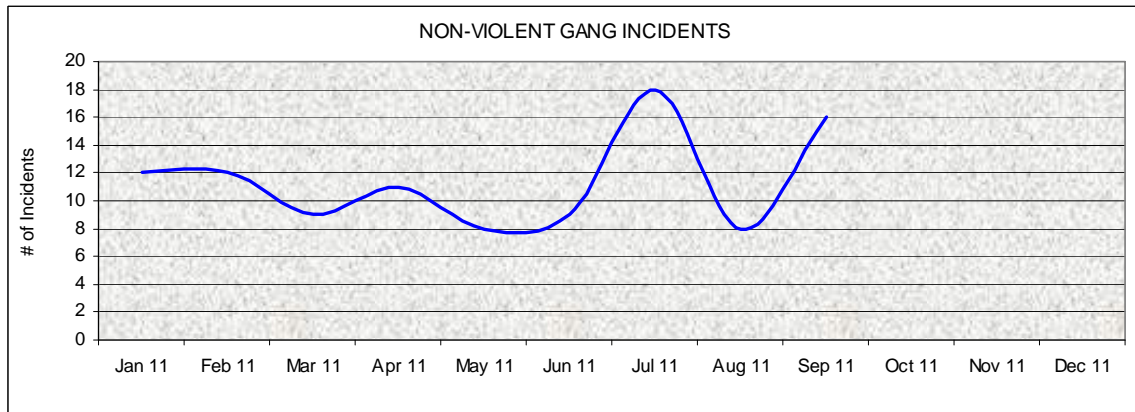

Twelve Month Trend of Gang Related Incidents Violent and Non-Violent Incidents Calendar Year 2011

Violent Incidents include Homicide, Attempted Homicide, Rape, Robbery, Aggravated and Simple Assaults

Non-Violent Incidents include Disturbances, Brandishing, Narcotics, Weapons and Probation Violations, etc