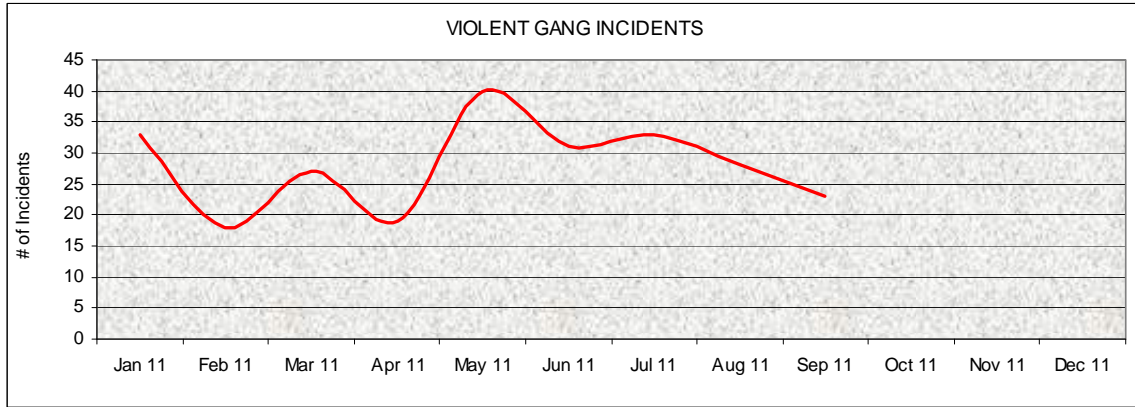

Twelve Month Trend of Gang Related Incidents Violent and Non-Violent Incidents Calendar Year 2011

Violent Incidents include Homicide, Attempted Homicide, Rape, Robbery, Aggravated and Simple Assaults

Non-Violent Incidents include Disturbances, Brandishing, Narcotics, Weapons and Probation Violations, etc