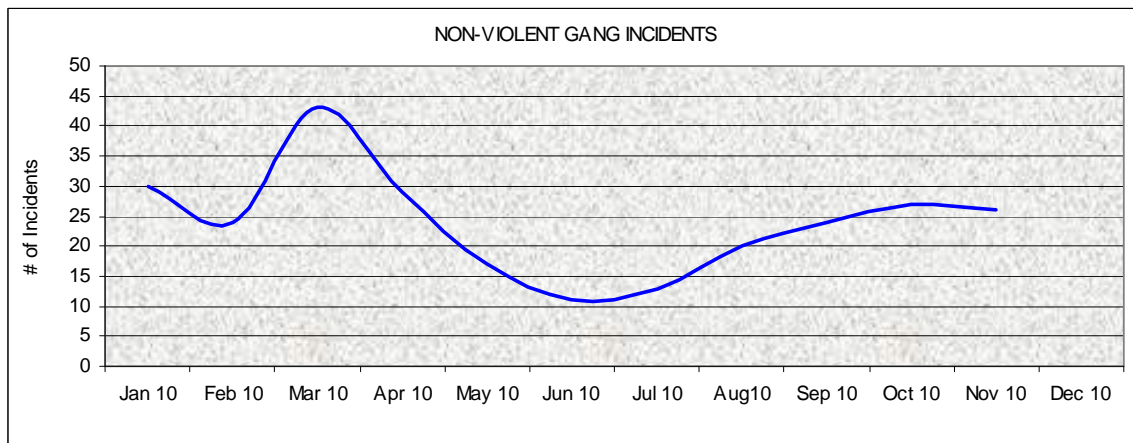

# Twelve Month Trend of Gang Related Incidents Violent and Non-Violent Incidents Calendar Year 2010

Violent Incidents include Homicide, Attempted Homicide, Rape, Robbery, Aggravated and Simple Assaults

Non-Violent Incidents include Disturbances, Brandishing, Narcotics, Weapons and Probation Violations, etc