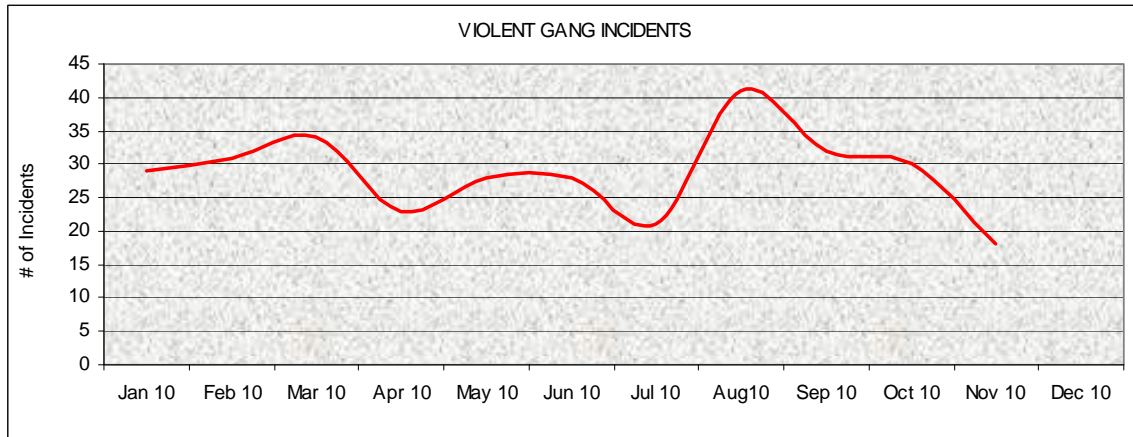

# Twelve Month Trend of Gang Related Incidents Violent and Non-Violent Incidents Calendar Year 2010

Violent Incidents include Homicide, Attempted Homicide, Rape, Robbery, Aggravated and Simple Assaults

Non-Violent Incidents include Disturbances, Brandishing, Narcotics, Weapons and Probation Violations, etc