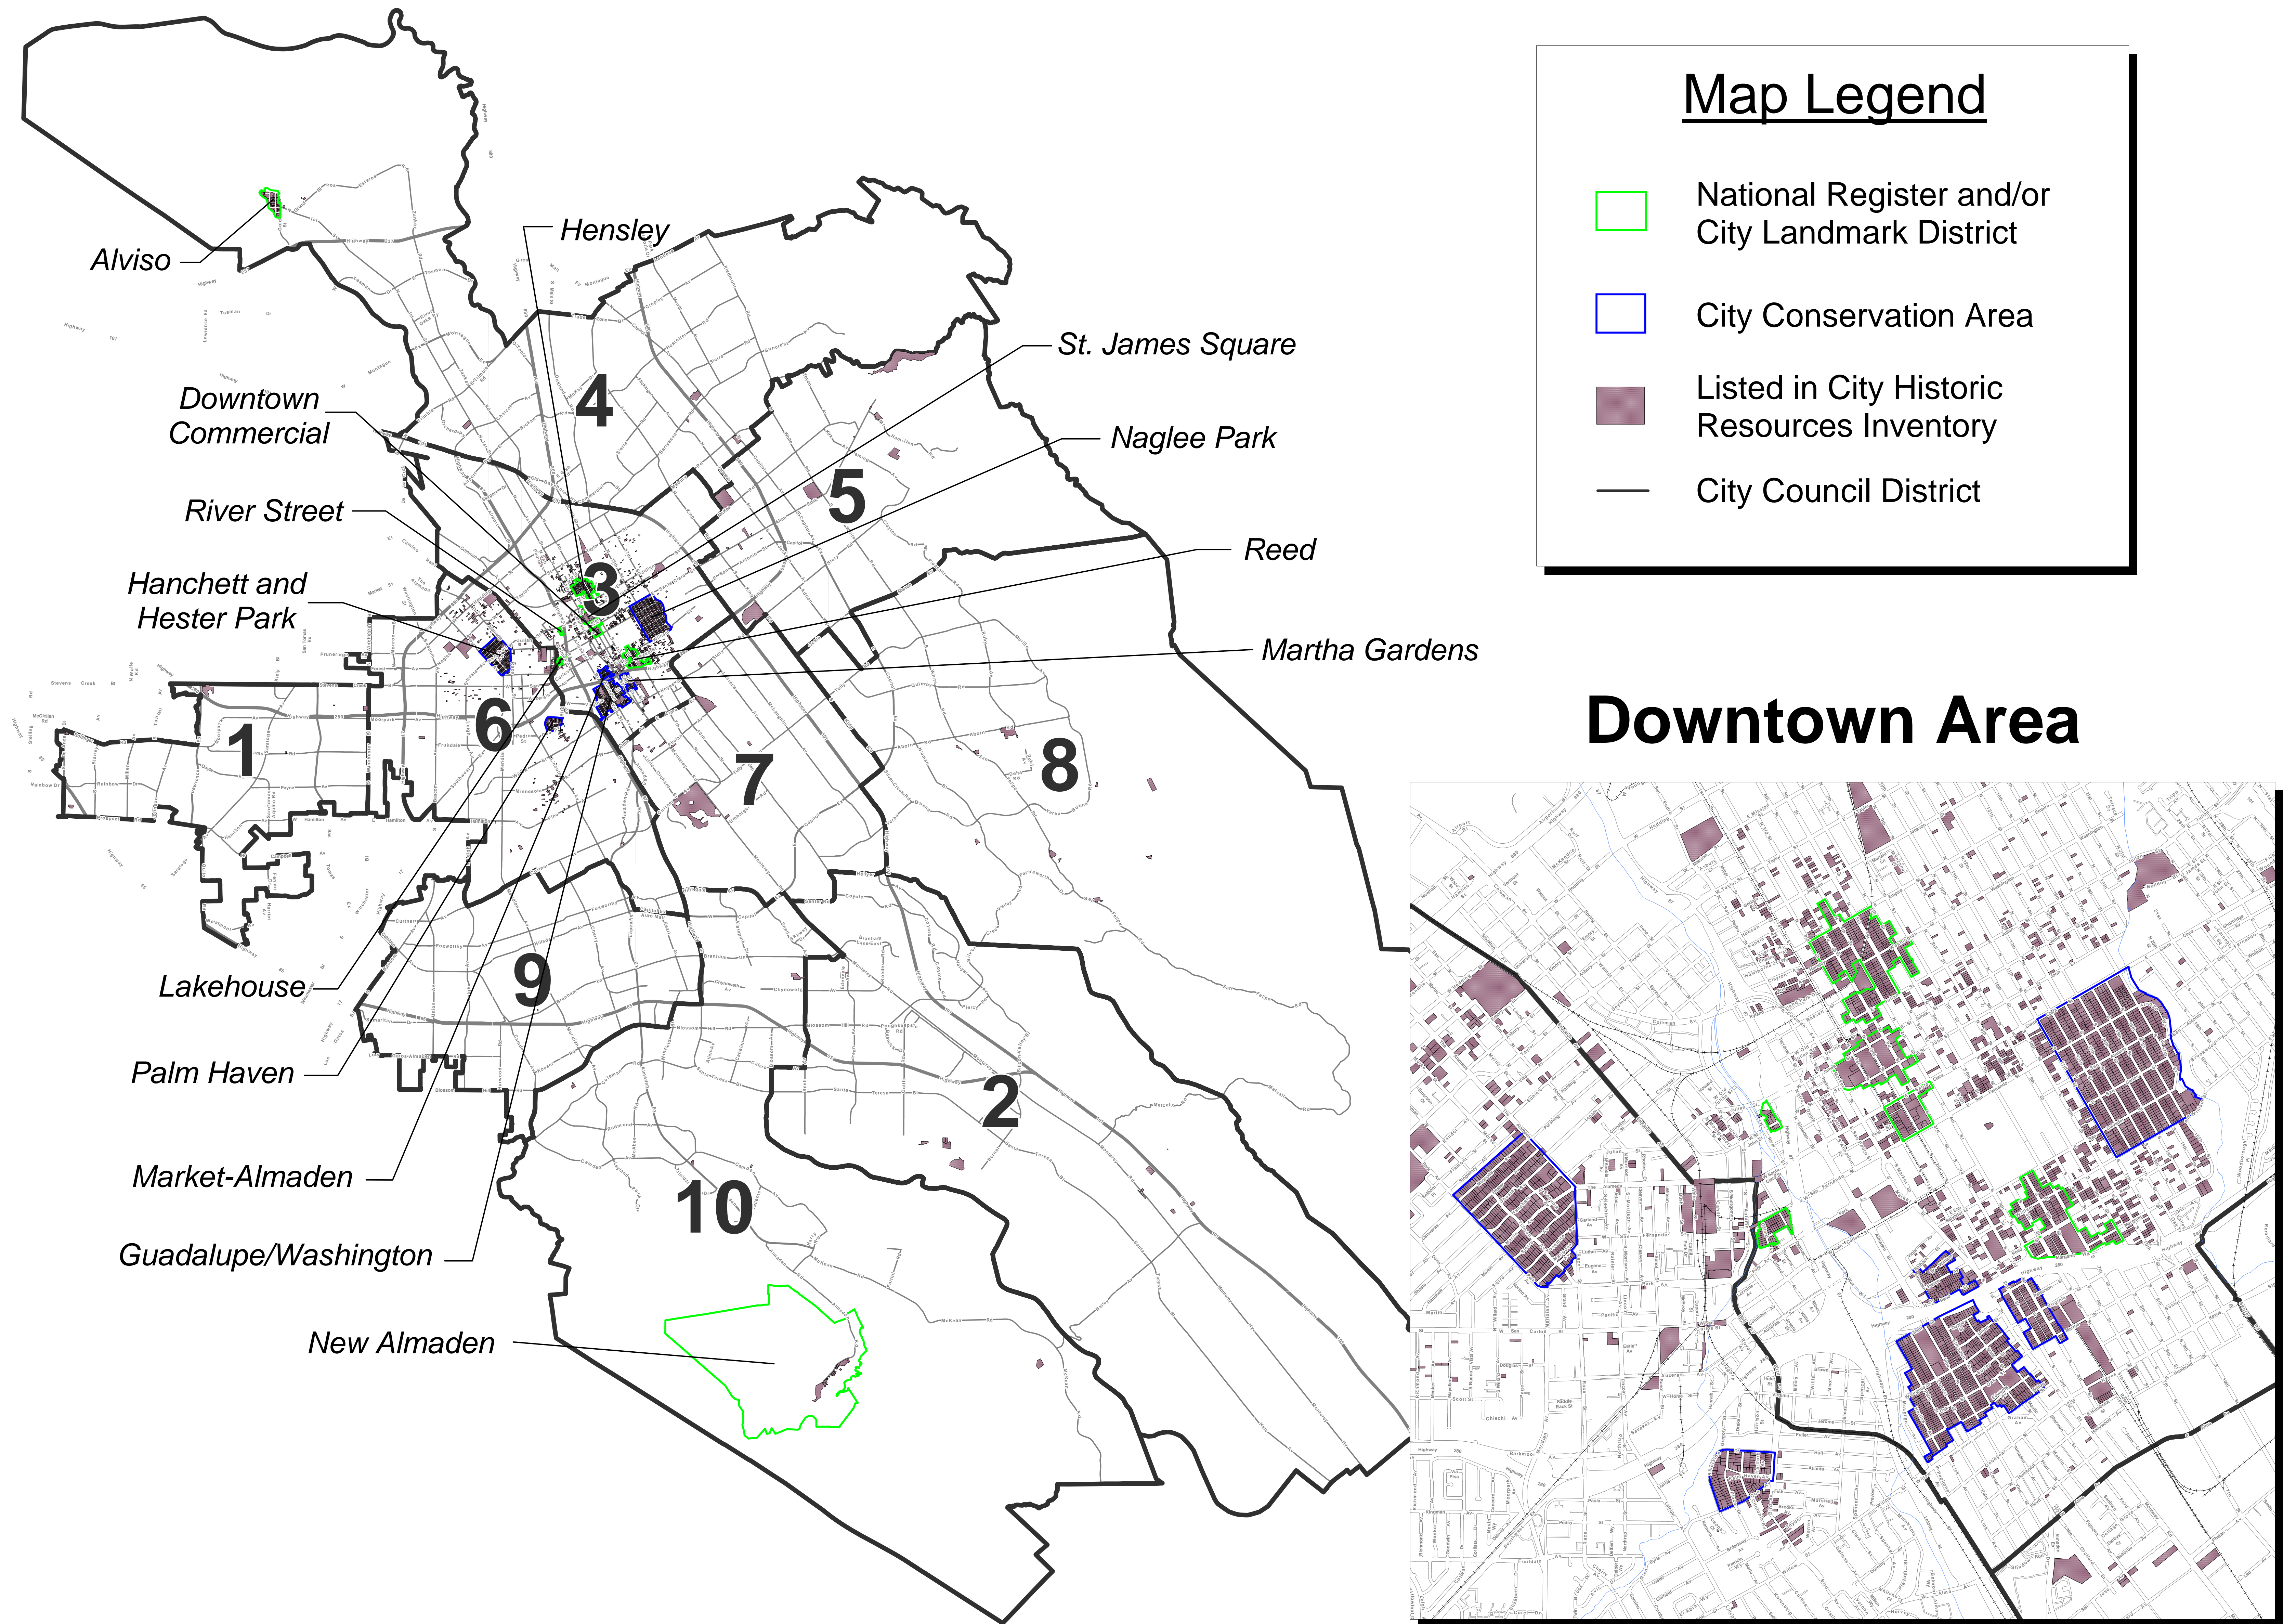

# City of San Jose

## Designated Historic Sites and Districts/Areas

### Map Legend

- National Register and/or City Landmark District
- City Conservation Area
- Listed in City Historic Resources Inventory
- City Council District

### Downtown Area