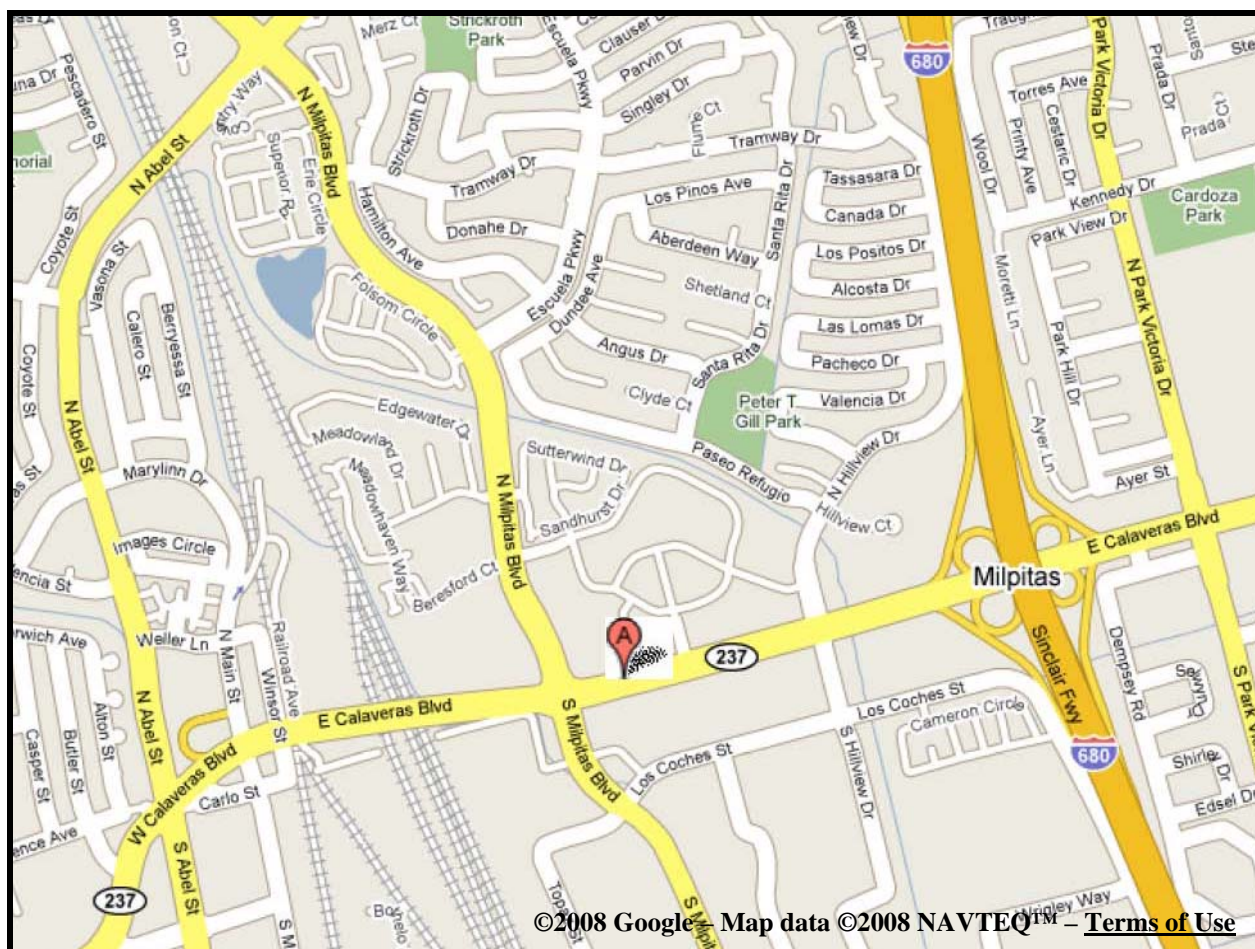

Map & Written Directions to Milpitas City Hall

**455 East Calaveras Blvd.
Milpitas, CA 95035
(408) 586-3000**

<http://www.ci.milpitas.ca.gov/>

Highway 280/680 (North & South): From Highway 280/680, take East Calaveras Blvd exit toward 237. 237 will change names to East Calaveras Blvd. Turn right at South Milpitas Blvd. (stop light). Milpitas City Hall is on the corner of South Milpitas Blvd. and East Calaveras Blvd. Turn right into the parking lot near the front entrance of Milpitas City Hall.

Highway 880 (North & South): Take Highway 237 East toward the foothills. 237 will change names to East Calaveras Blvd. Turn left at South Milpitas Blvd. (stop light). Milpitas City Hall is on the corner of South Milpitas Blvd. and East Calaveras Blvd. Turn right into the parking lot near the front entrance of Milpitas City Hall.

Highway 237 (East): Continue east on 237 toward the foothills. 237 will change names to East Calaveras Blvd. Turn left at South Milpitas Blvd. (stop light). Milpitas City Hall is on the corner of South Milpitas Blvd. and East Calaveras Blvd. Turn right into the parking lot near the front entrance of Milpitas City Hall.

Highway 101 (North & South): Take Highway 280/680, 880 or 237 and follow the above directions.