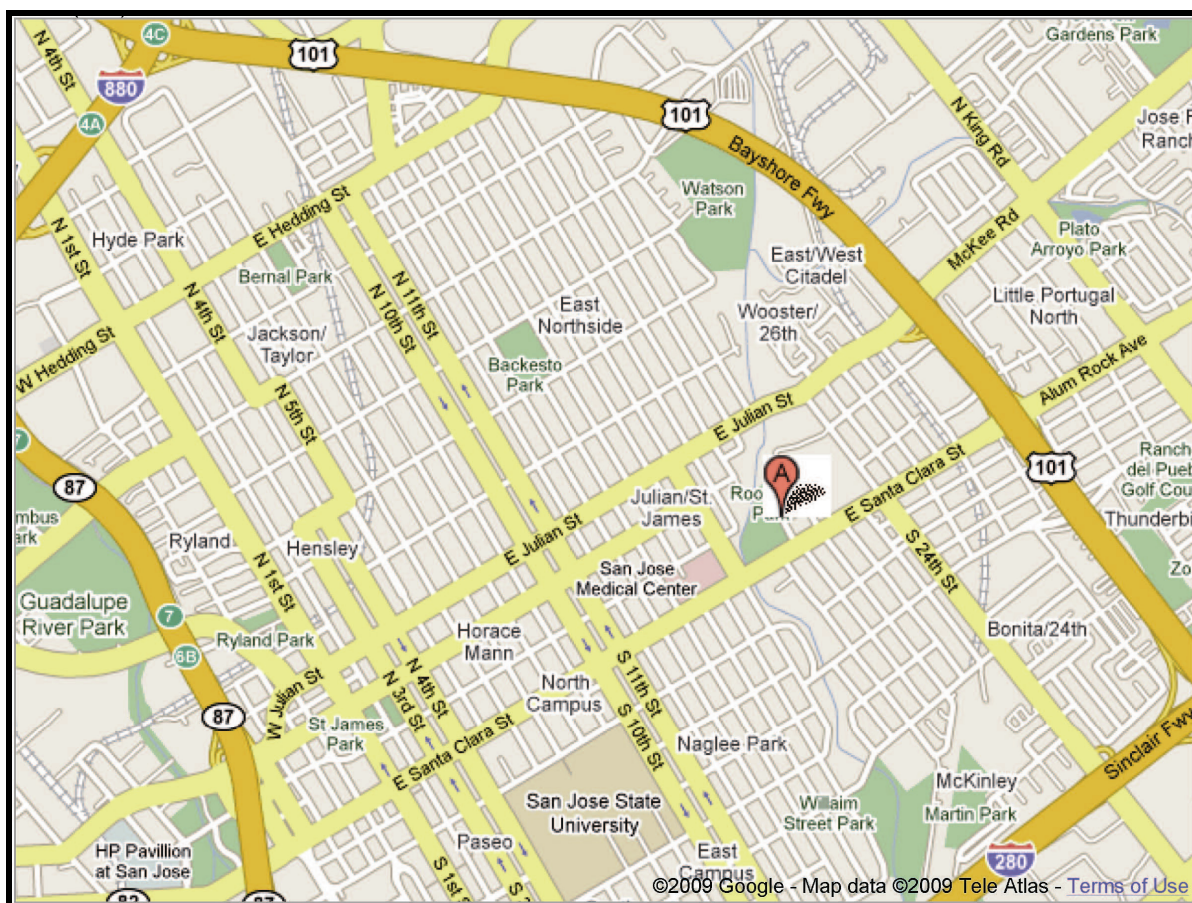

Map & Directions to Roosevelt Community Center

**901 East Santa Clara Street,
San Jose, California.
(408) 794-7555**

<http://www.sanjoseca.gov/prns/centers/CC/rooseveltCC.asp>

Highway 101 (North): Take the Alum Rock Ave/Santa Clara Street exit. Turn Left onto Alum Rock Ave (will become East Santa Clara Street). Continue on East Santa Clara Street. Turn right onto 21st street. Turn left into Roosevelt Community Park parking lot. To avoid being towed, do not park in the bank parking lot off of East Santa Clara Street.

Highway 101 (South): Take the Alum Rock Ave/Santa Clara Street exit toward San Jose State University/Alum Rock Ave. Turn right onto East Santa Clara Street. Turn right onto 21st street. Turn left into Roosevelt Community Park parking lot. To avoid being towed, do not park in the bank parking lot off of East Santa Clara Street.

Highway 280/680 (North & South): Take 101 (North) and follow directions above.

Highway 880 (North & South): Take 101 (South) and follow directions above.