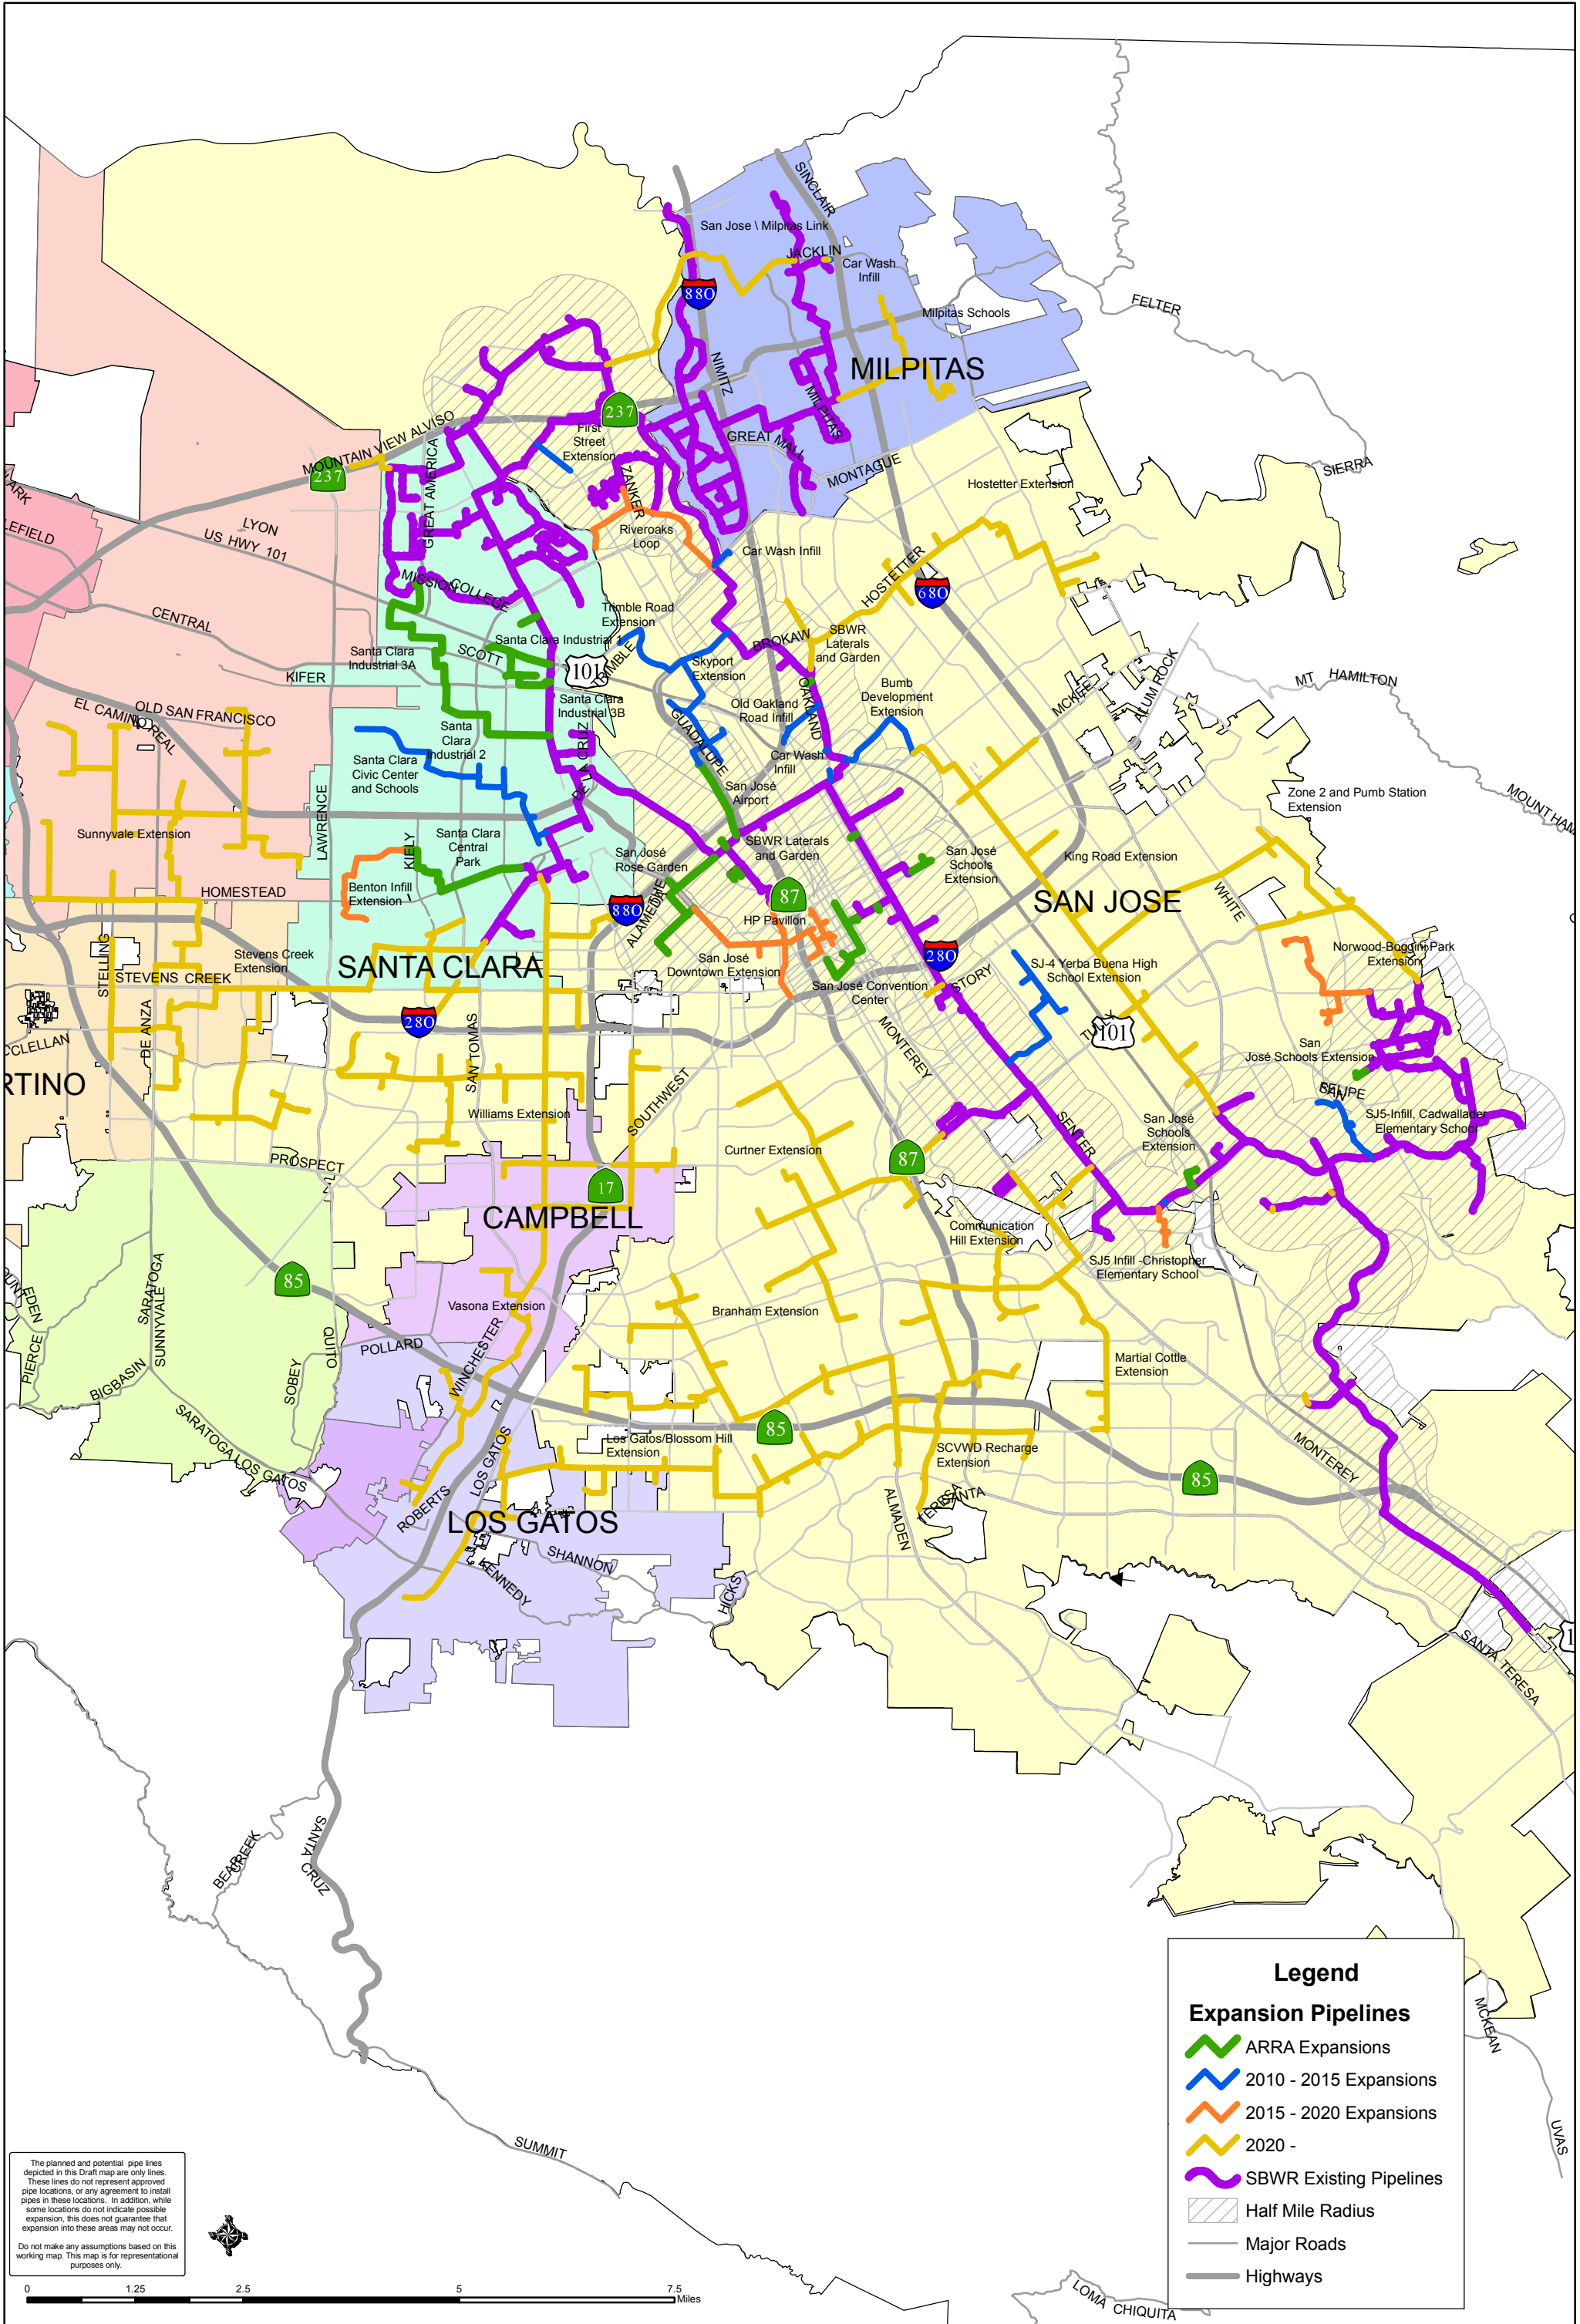

SBWR Expansion Opportunities

Legend

Expansion Pipelines

- ARRA Expansions
- 2010 - 2015 Expansions
- 2015 - 2020 Expansions
- 2020 -
- SBWR Existing Pipelines

- Half Mile Radius
- Major Roads
- Highways