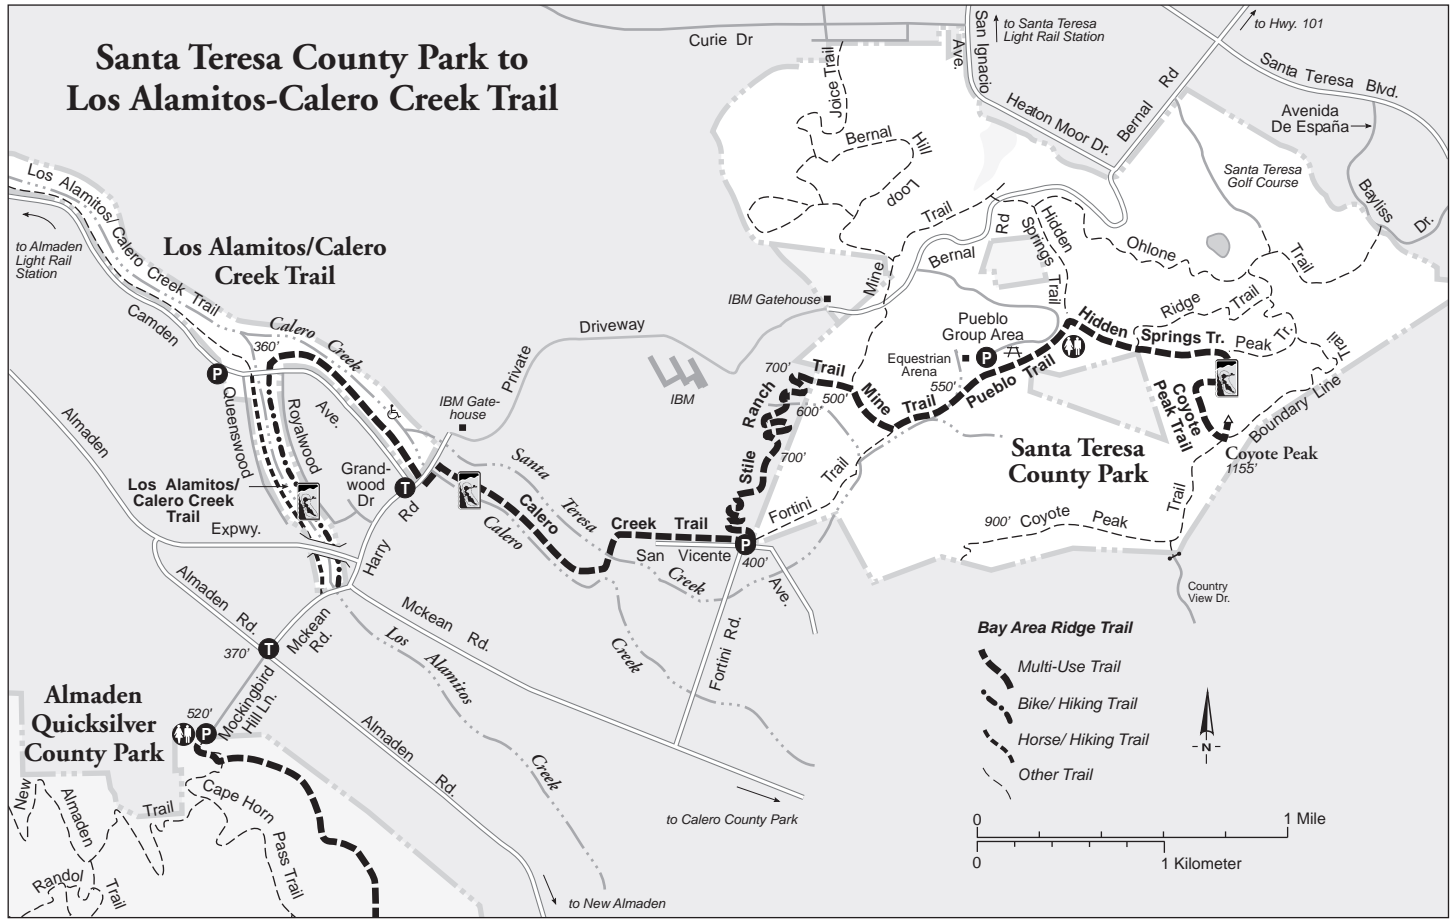

Santa Teresa County Park to Los Alamitos-Calero Creek Trail

Bay Area Ridge Trail

- Multi-Use Trail
- Bike/ Hiking Trail
- Horse/ Hiking Trail
- Other Trail

0 1 Mile
0 1 Kilometer