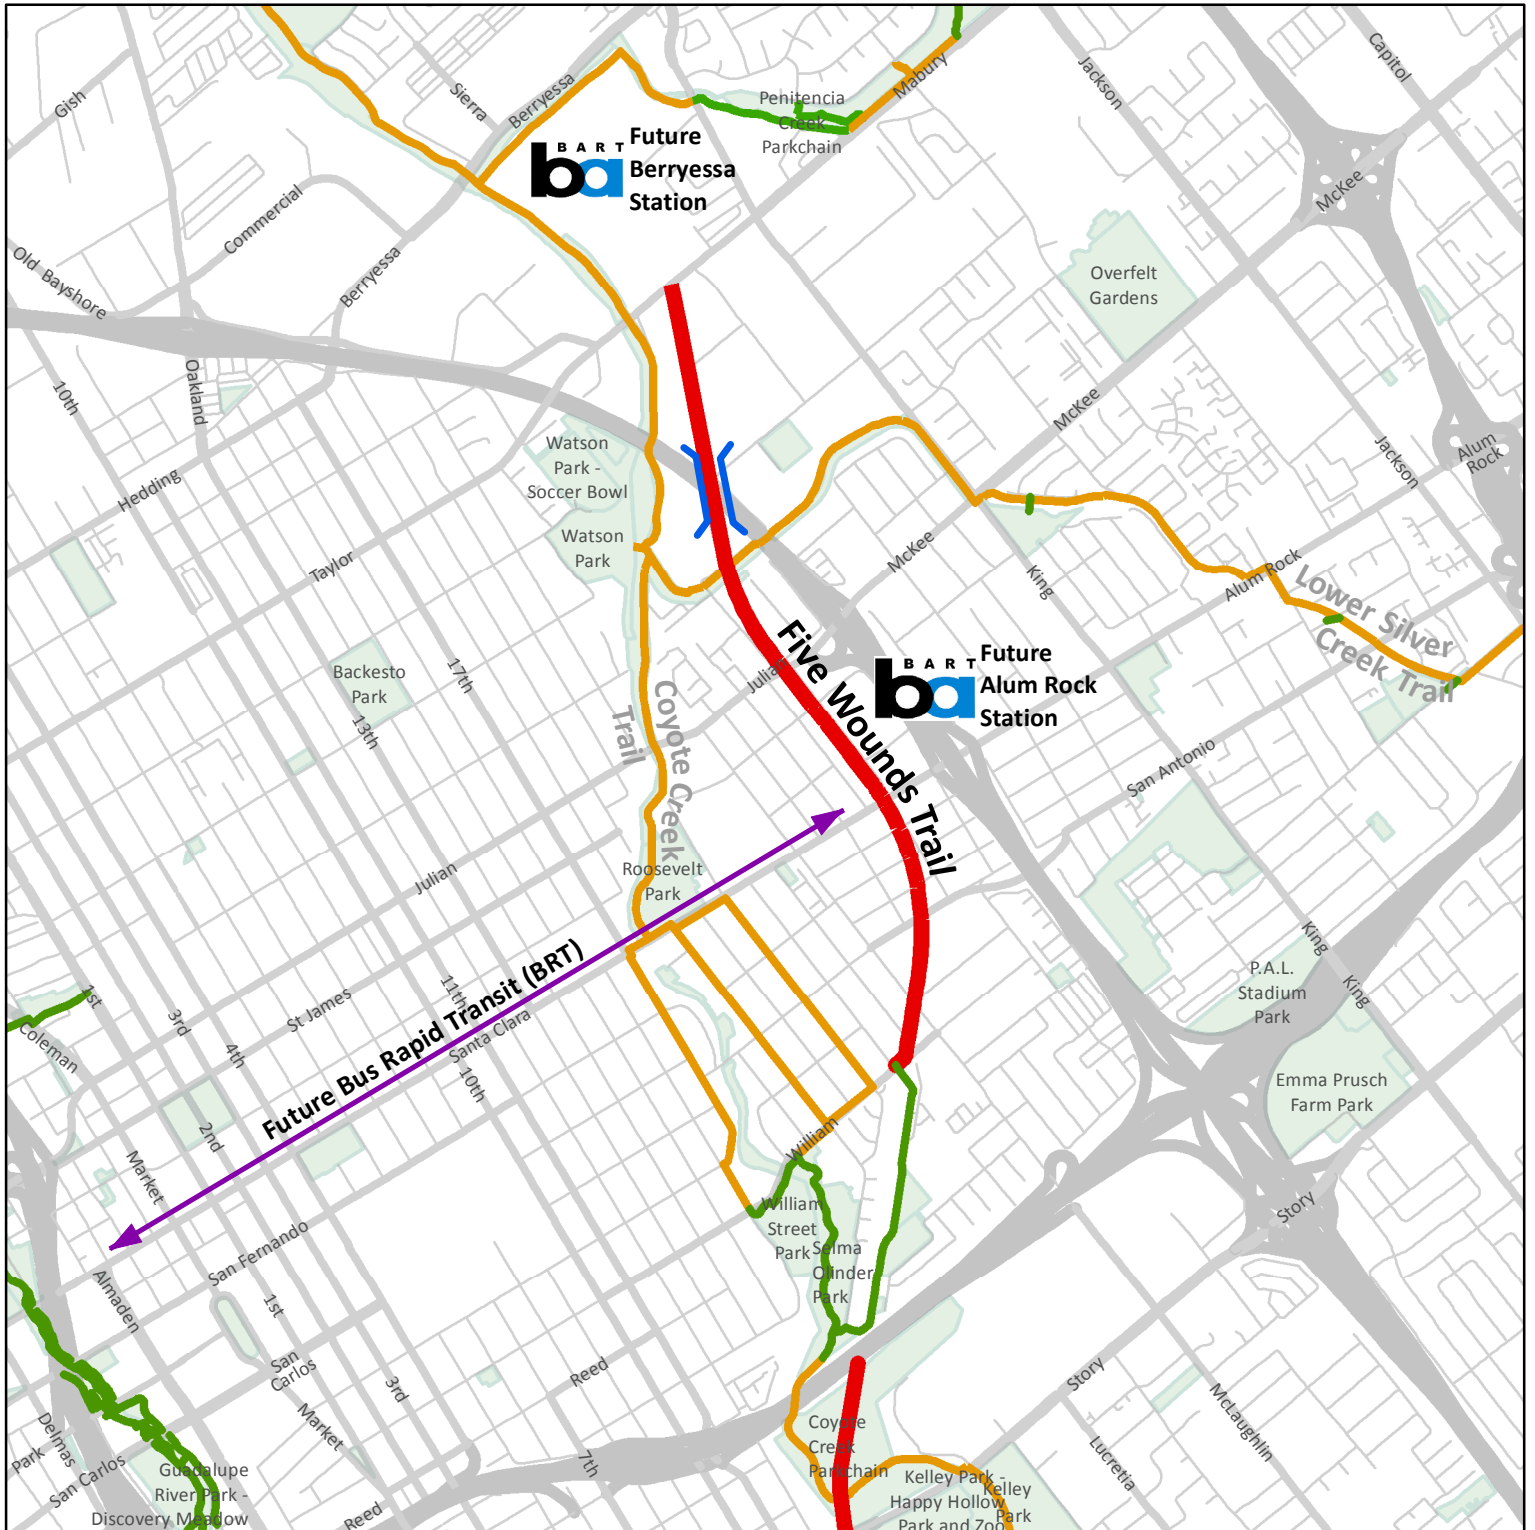

# Five Wounds Trail: Berryessa BART to Kelly Park

## Legend

- Open Trails
- Proposed Five Wounds Trail
- Planned Trails (Other)

Miles

Map Created by S. Fleming 09-01-14