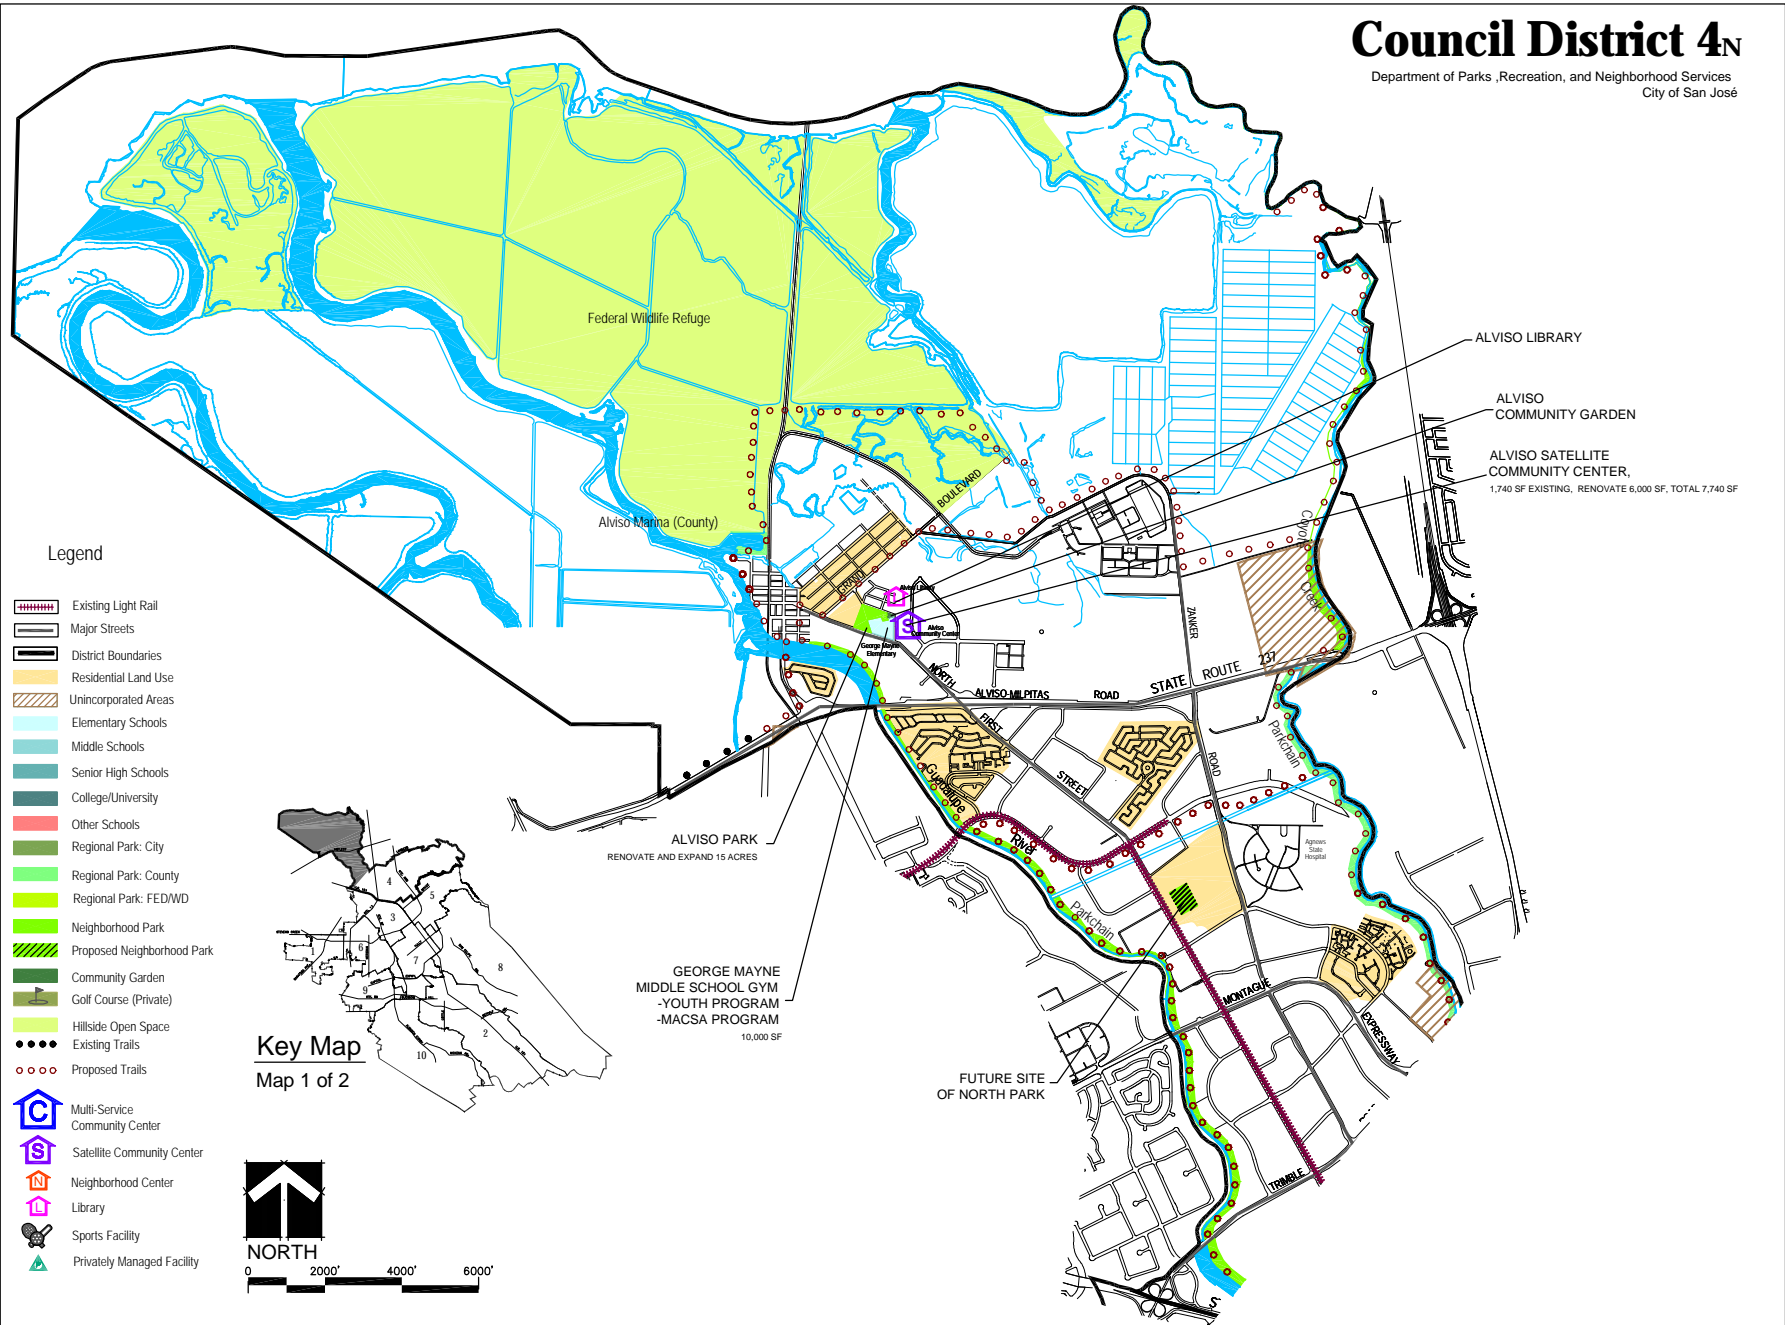

Council District 4_N

Department of Parks, Recreation, and Neighborhood Services
City of San José

Legend

- Existing Light Rail
- Major Streets
- District Boundaries
- Residential Land Use
- Unincorporated Areas
- Elementary Schools
- Middle Schools
- Senior High Schools
- College/University
- Other Schools
- Regional Park: City
- Regional Park: County
- Regional Park: FED/WD
- Neighborhood Park
- Proposed Neighborhood Park
- Community Garden
- Golf Course (Private)
- Hillside Open Space
- Existing Trails
- Proposed Trails
- Multi-Service Community Center
- Satellite Community Center
- Neighborhood Center
- Library
- Sports Facility
- Privately Managed Facility

Key Map

Map 1 of 2