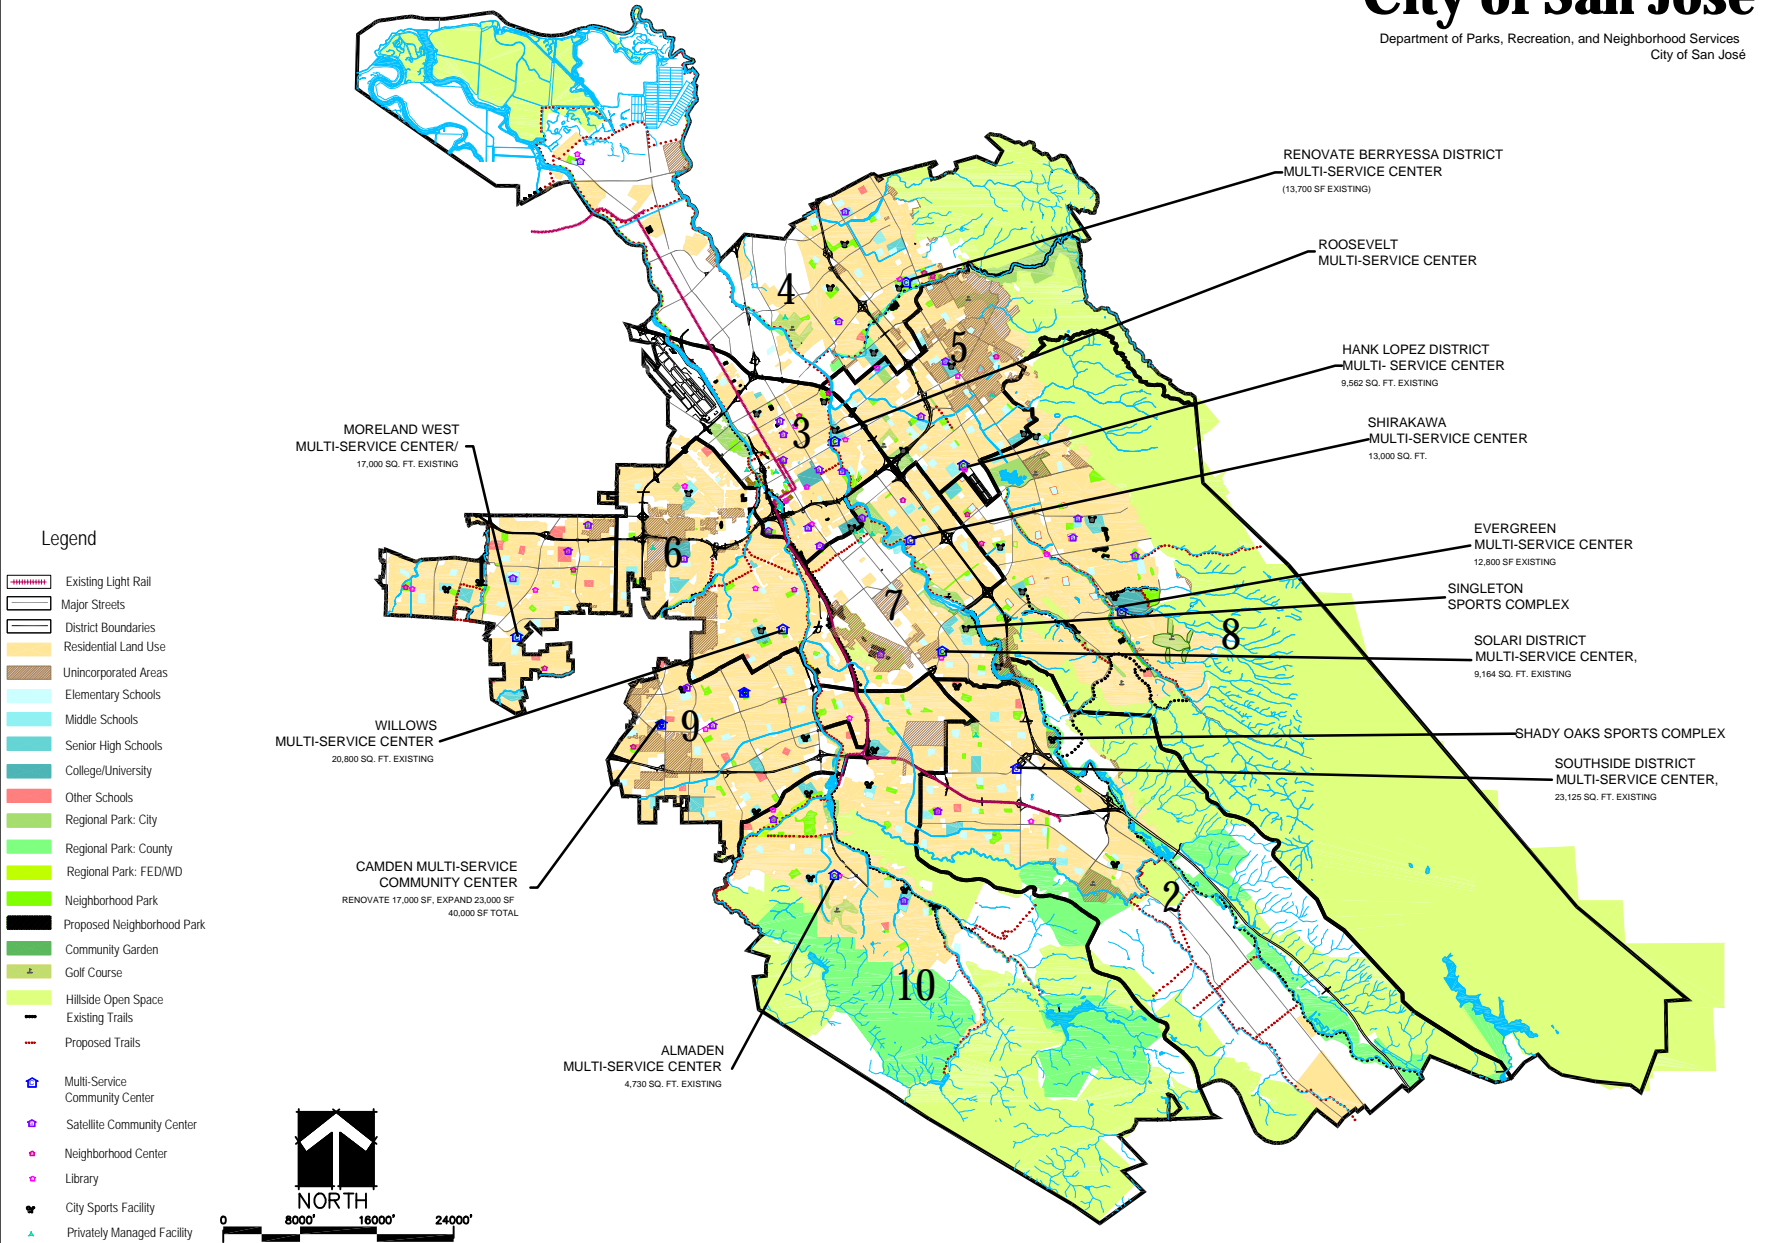

City of San José

Department of Parks, Recreation, and Neighborhood Services
City of San José

Legend

- Existing Light Rail
- Major Streets
- District Boundaries
- Residential Land Use
- Unincorporated Areas
- Elementary Schools
- Middle Schools
- Senior High Schools
- College/University
- Other Schools
- Regional Park: City
- Regional Park: County
- Regional Park: FED/WD
- Neighborhood Park
- Proposed Neighborhood Park
- Community Garden
- Golf Course
- Hillside Open Space
- Existing Trails
- Proposed Trails
- Multi-Service Community Center
- Satellite Community Center
- Neighborhood Center
- Library
- City Sports Facility
- Privately Managed Facility