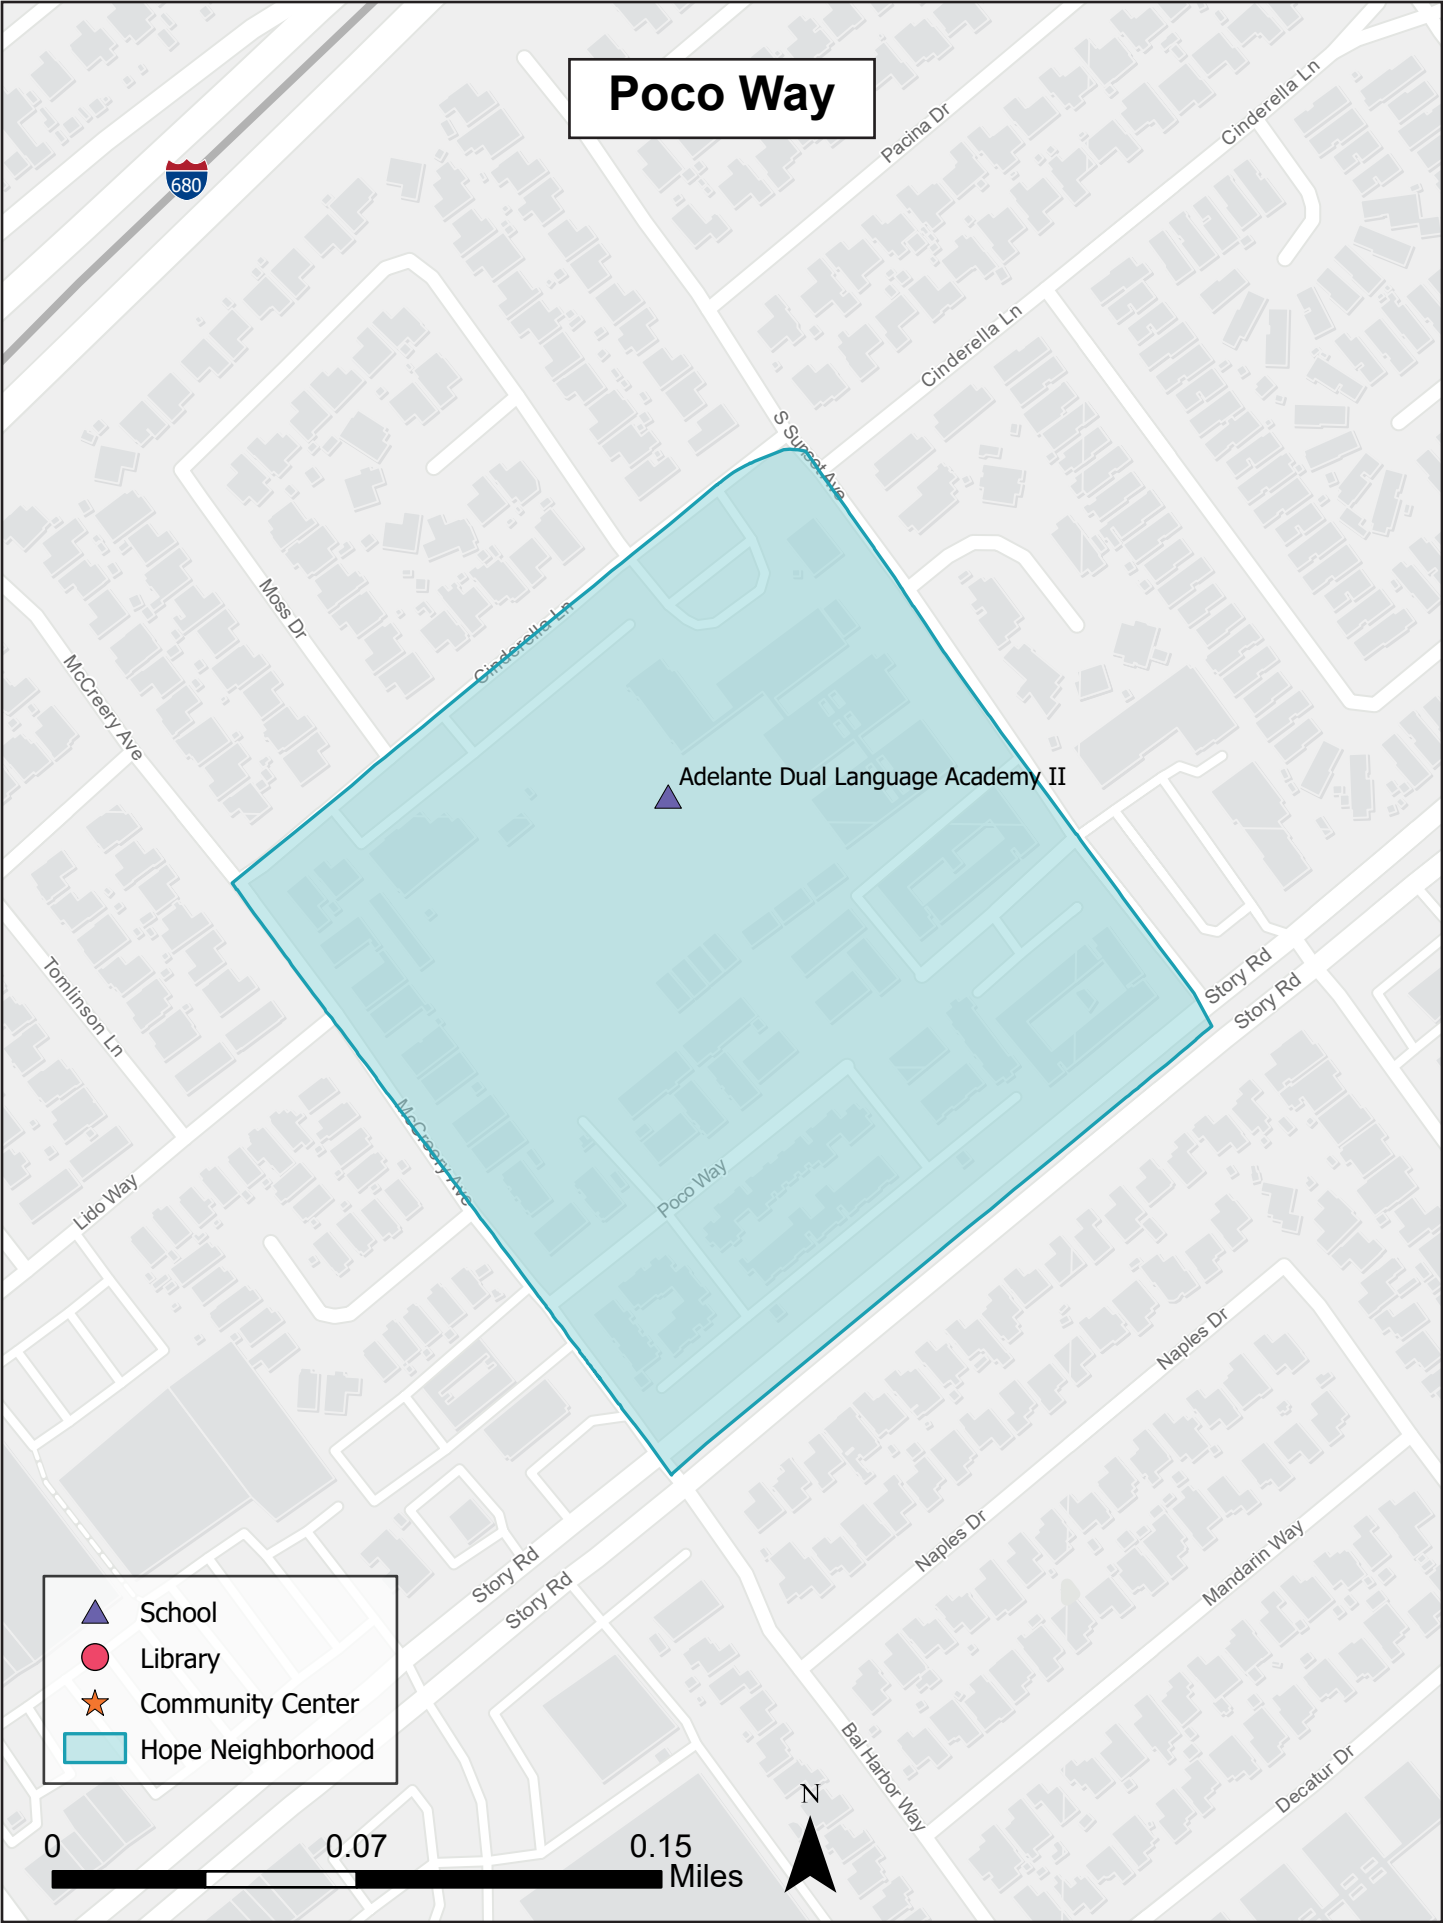

# Hoffman

- ▲ School
- Library
- ★ Community Center
- Hope Neighborhood

0 0.15 0.3 Miles

# Jeanne

- ▲ School
- Library
- ★ Community Center
- Hope Neighborhood

0 0.15 0.3 Miles

Rocketship Mosaic Elementary

# Poco Way

Adelante Dual Language Academy II

-  School
-  Library
-  Community Center
-  Hope Neighborhood

0 0.07 0.15 Miles

# Roundtable

★ Edenvale Community Center  
▲ Davis Intermediate School

▲ Edenvale Elementary School  
★ Edenvale Youth Center

★ Southside Community & Senior Center

- ▲ School
- Library
- ★ Community Center
- Hope Neighborhood