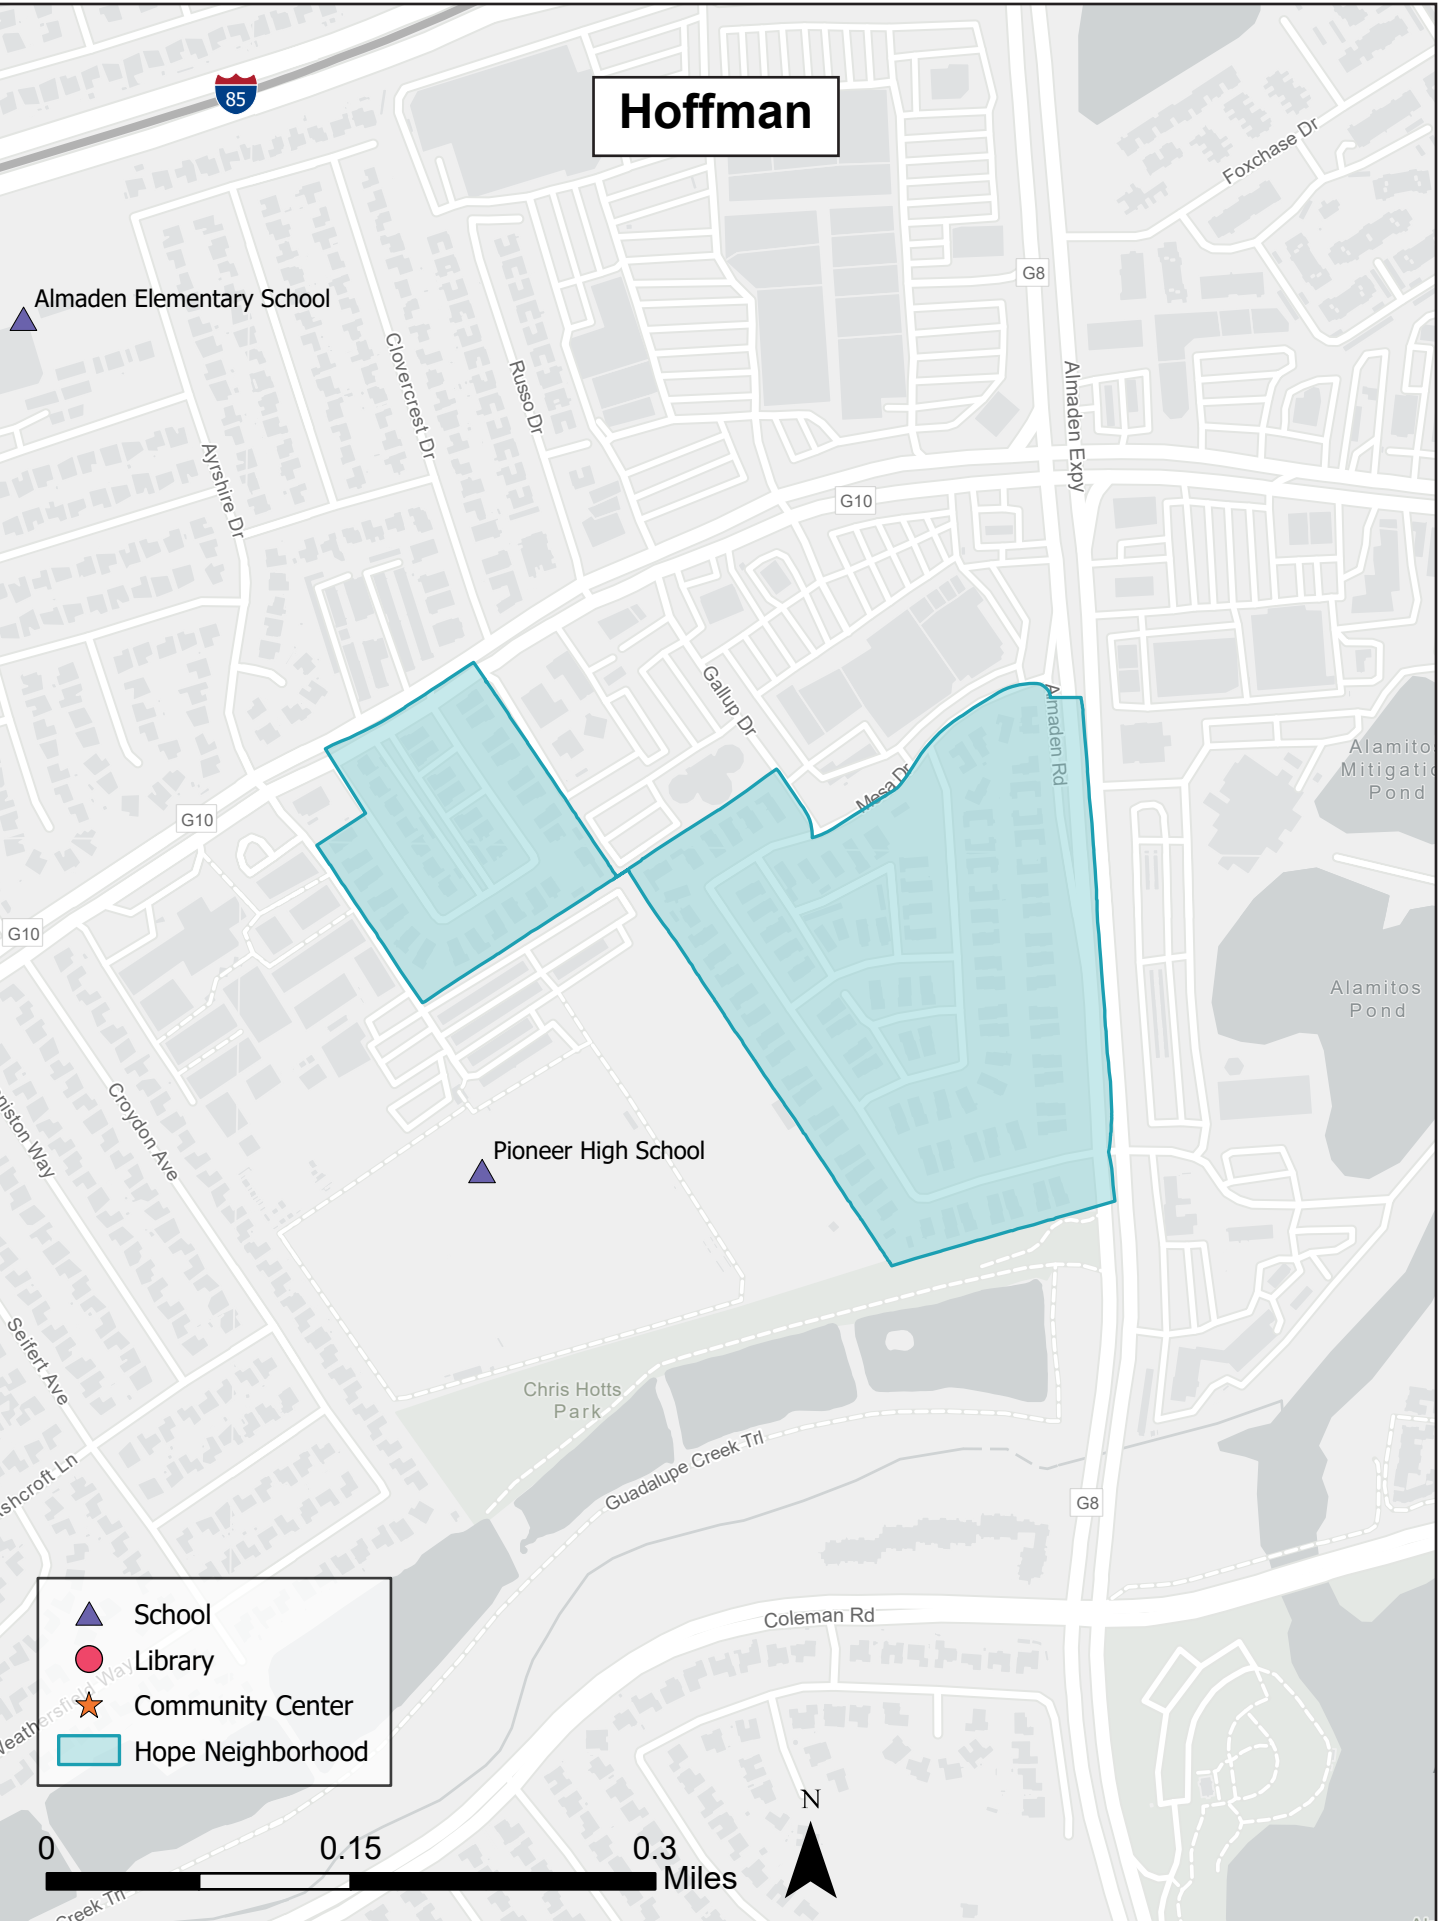

# Foxdale

- ▲ School
- Library
- ★ Community Center
- Hope Neighborhood

0 0.07 0.15 Miles

# Hoffman

- ▲ School
- Library
- ★ Community Center
- Hope Neighborhood

0 0.15 0.3 Miles

# Jeanne

- ▲ School
- Library
- ★ Community Center
- Hope Neighborhood

0 0.15 0.3 Miles

Rocketship Mosaic Elementary

# Poco Way

Adelante Dual Language Academy II

-  School
-  Library
-  Community Center
-  Hope Neighborhood

0 0.07 0.15 Miles