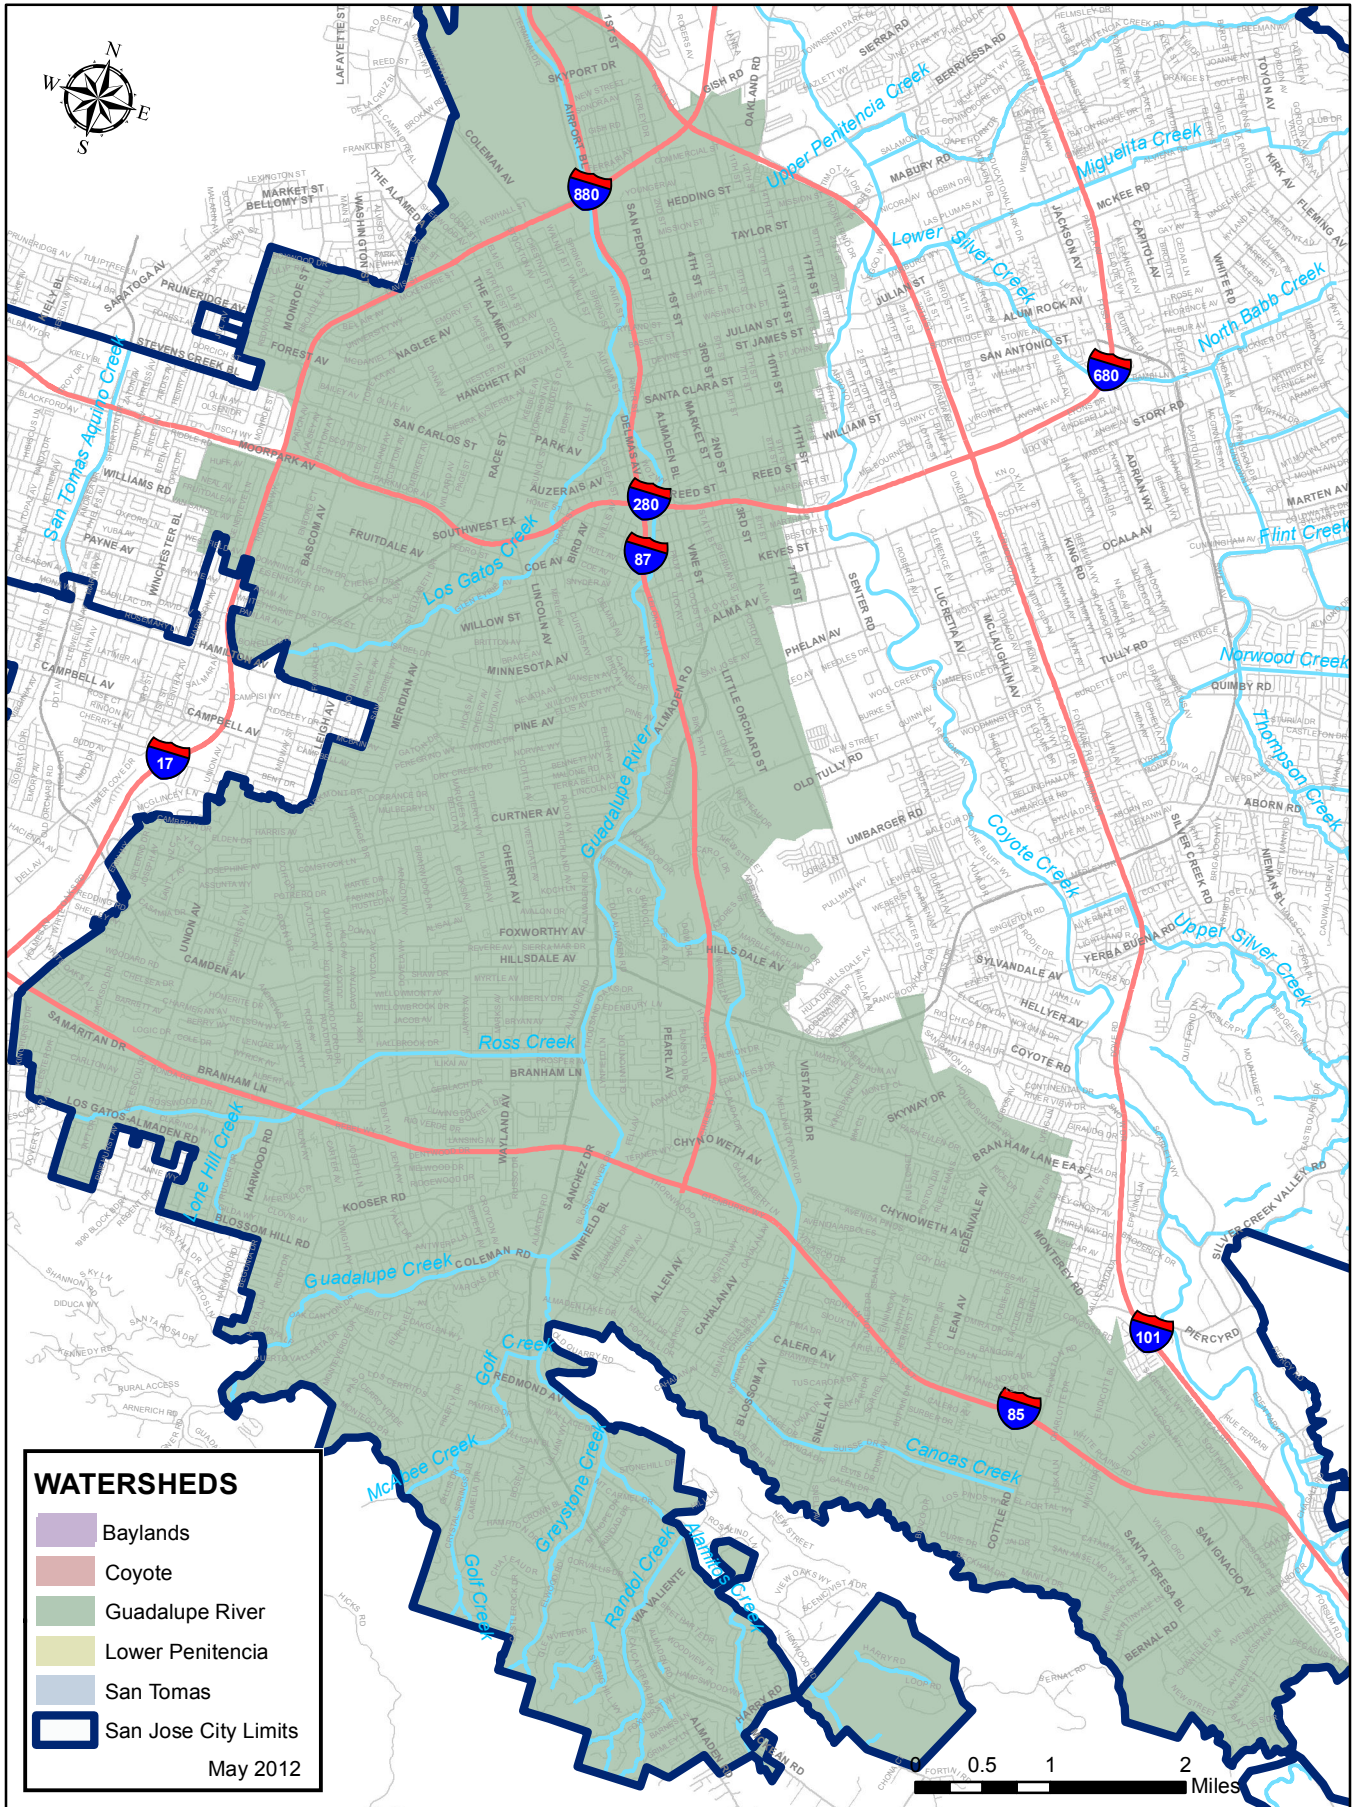

Middle and Upper Guadalupe Watershed

WATERSHEDS

- Baylands
- Coyote
- Guadalupe River
- Lower Penitencia
- San Tomas
- San Jose City Limits

May 2012