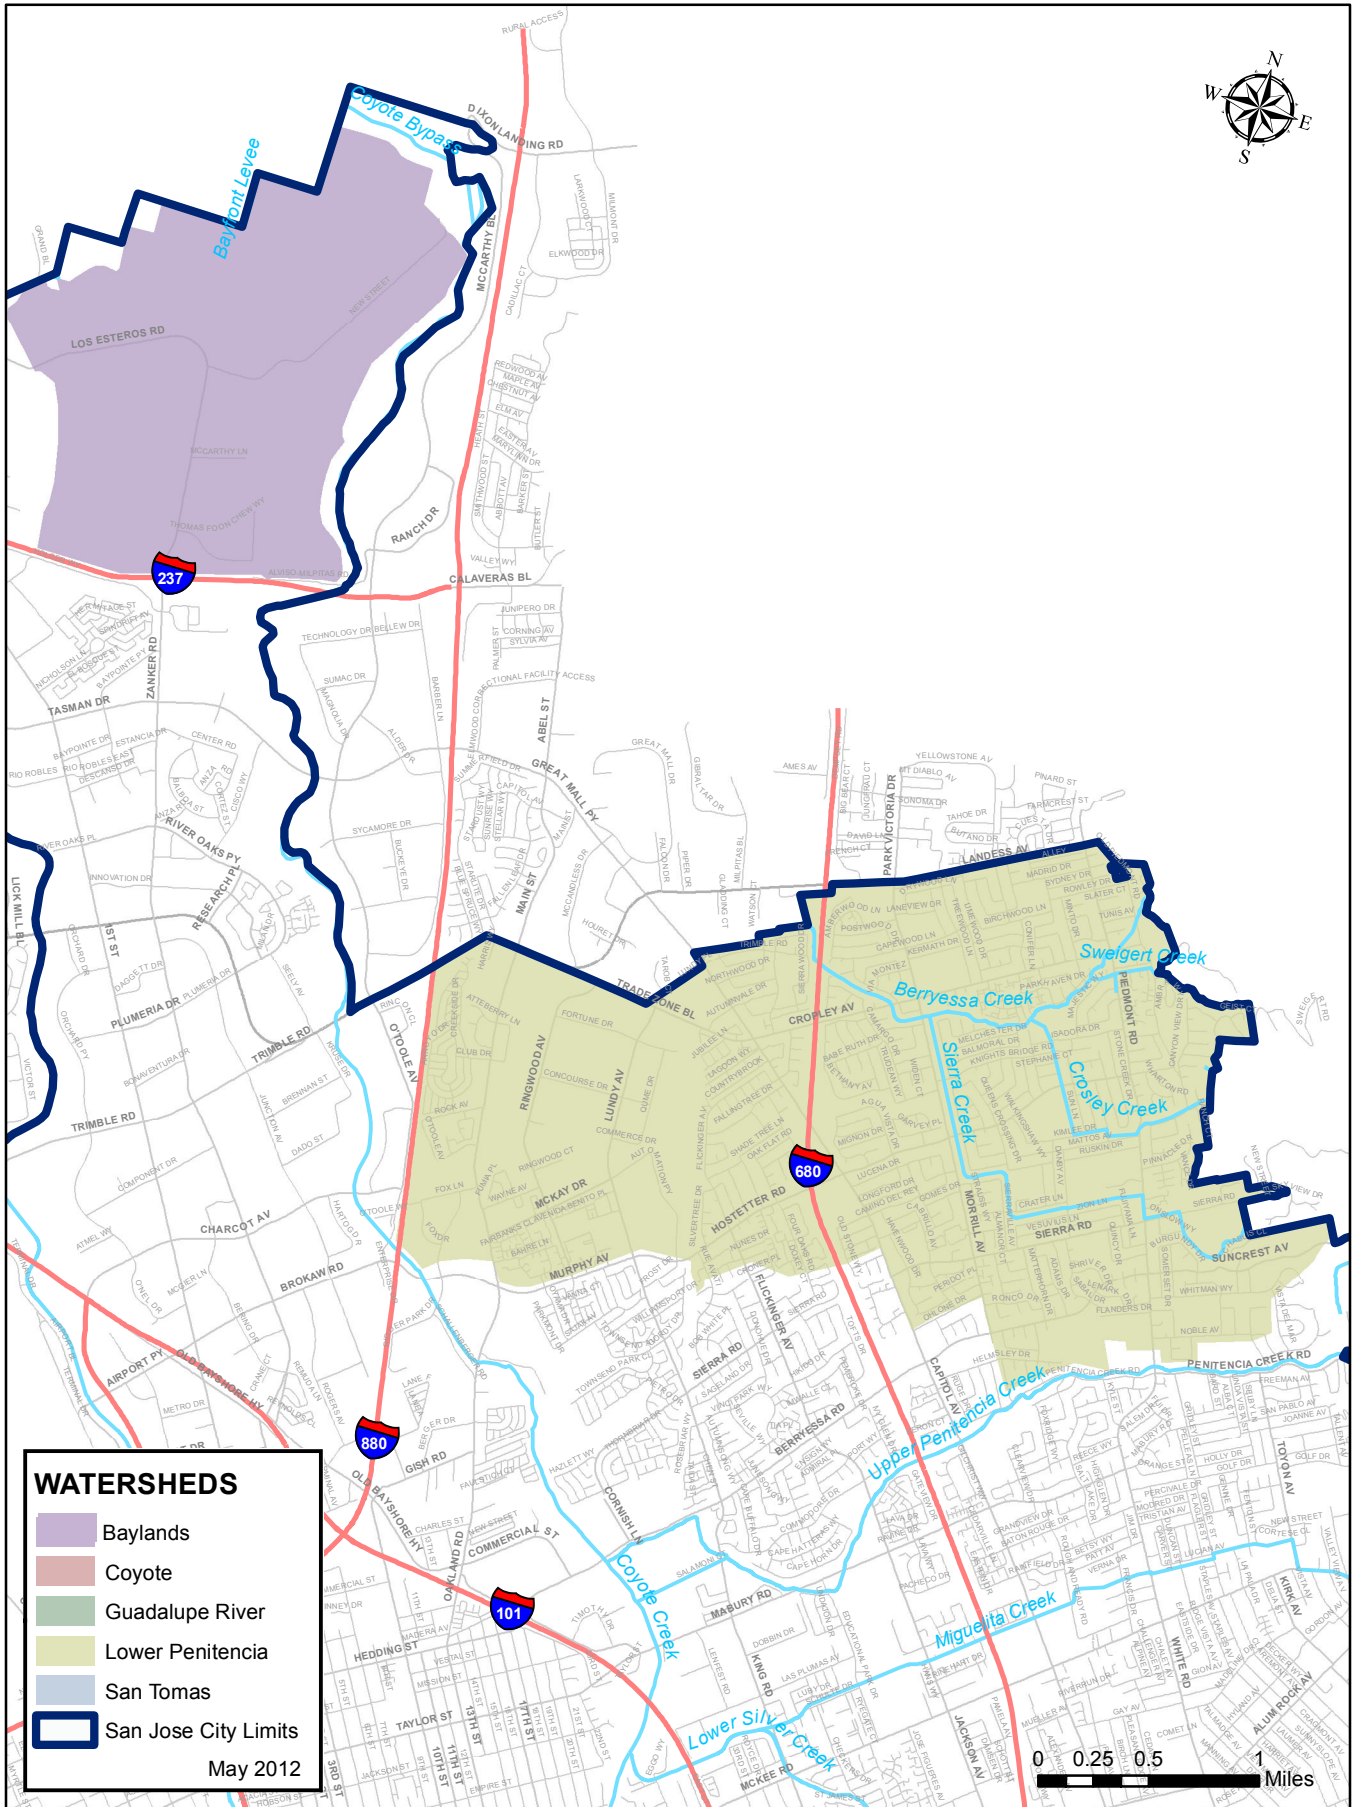

# Baylands and Lower Penitencia Watershed

**WATERSHEDS**

- Baylands
- Coyote
- Guadalupe River
- Lower Penitencia
- San Tomas
- San Jose City Limits

May 2012