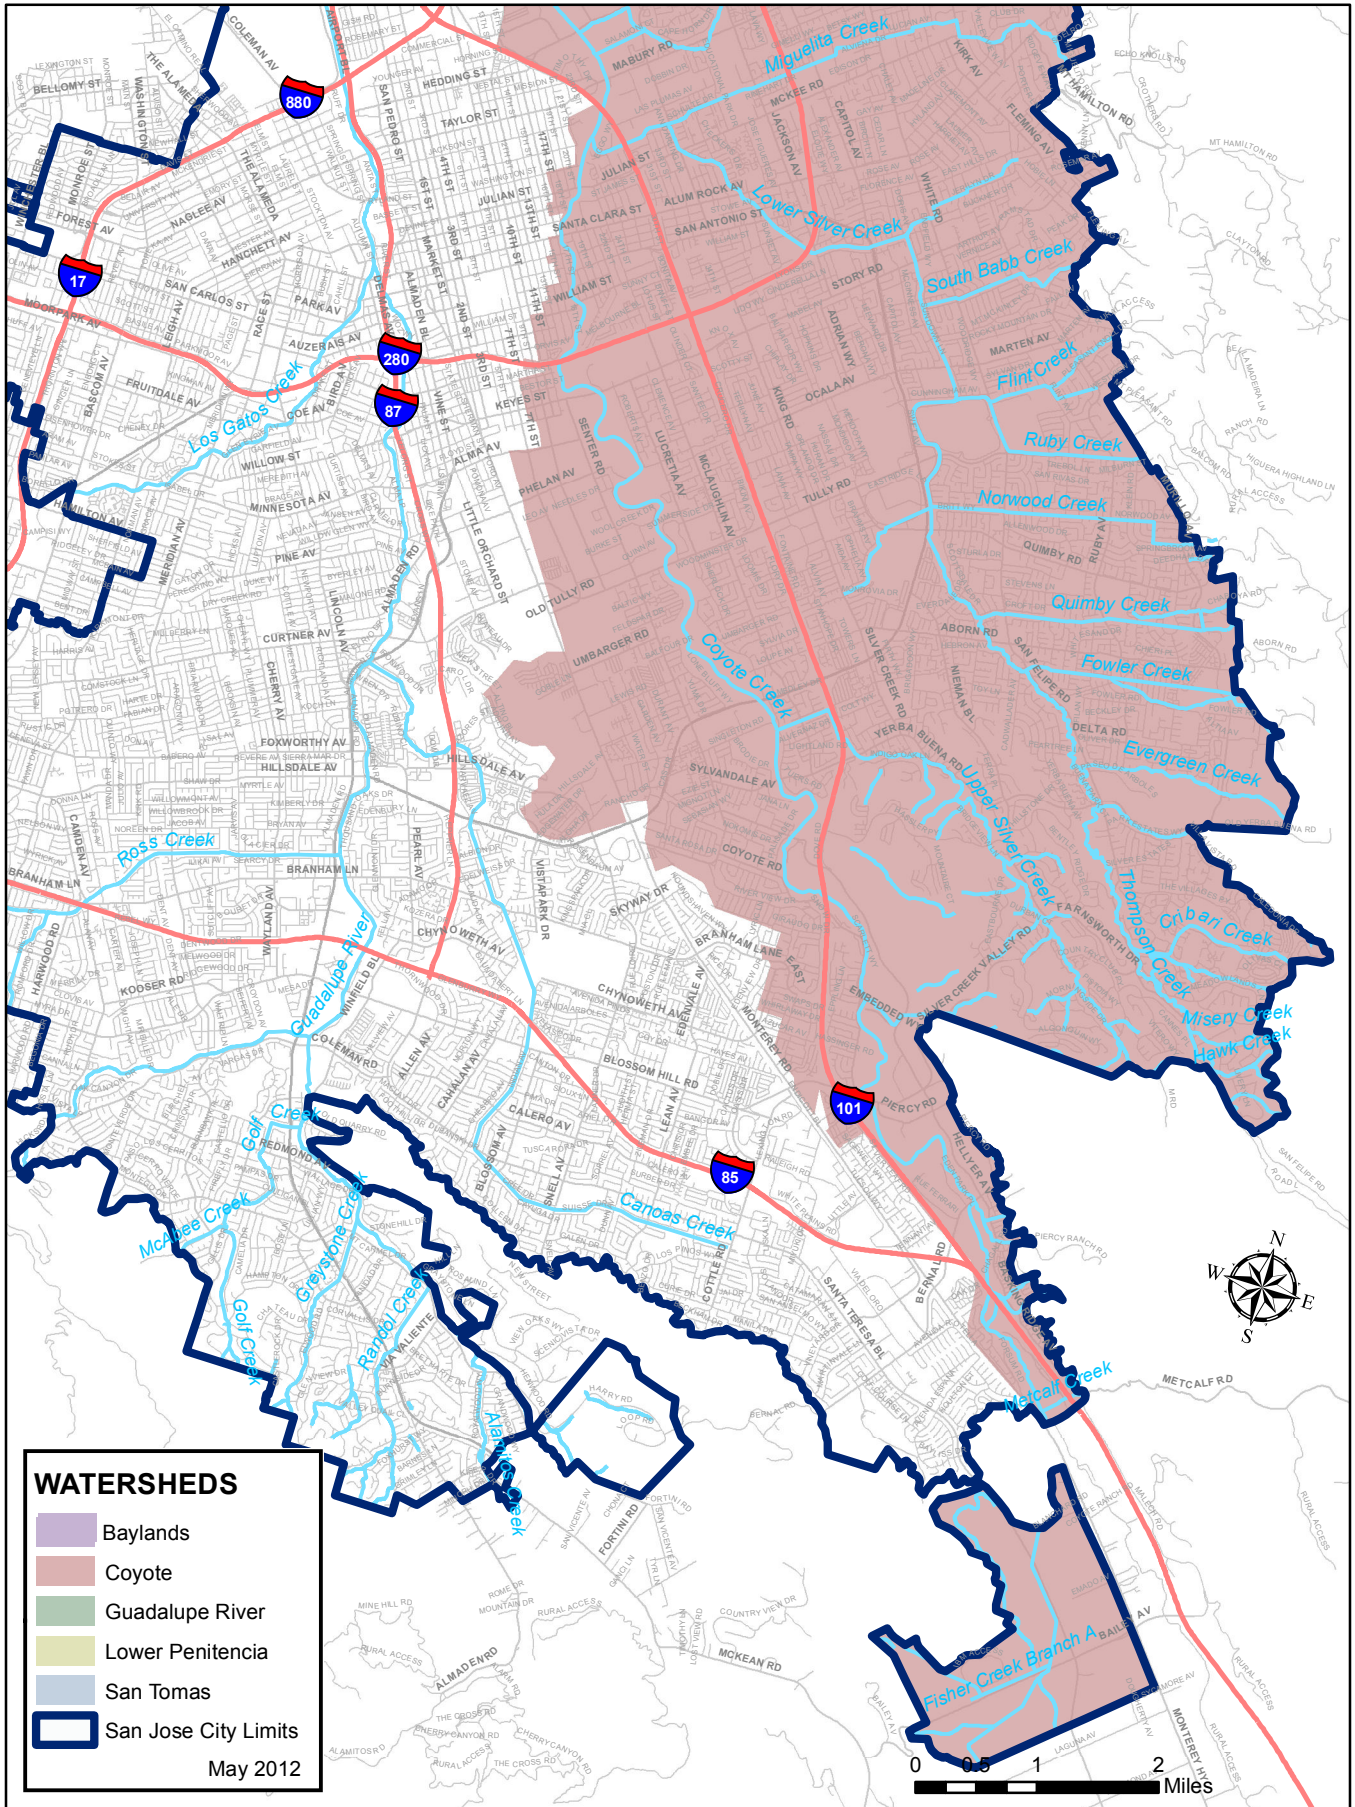

Middle and Upper Coyote Watershed

WATERSHEDS

- Baylands
- Coyote
- Guadalupe River
- Lower Penitencia
- San Tomas
- San Jose City Limits

May 2012

0 0.5 1 2 Miles