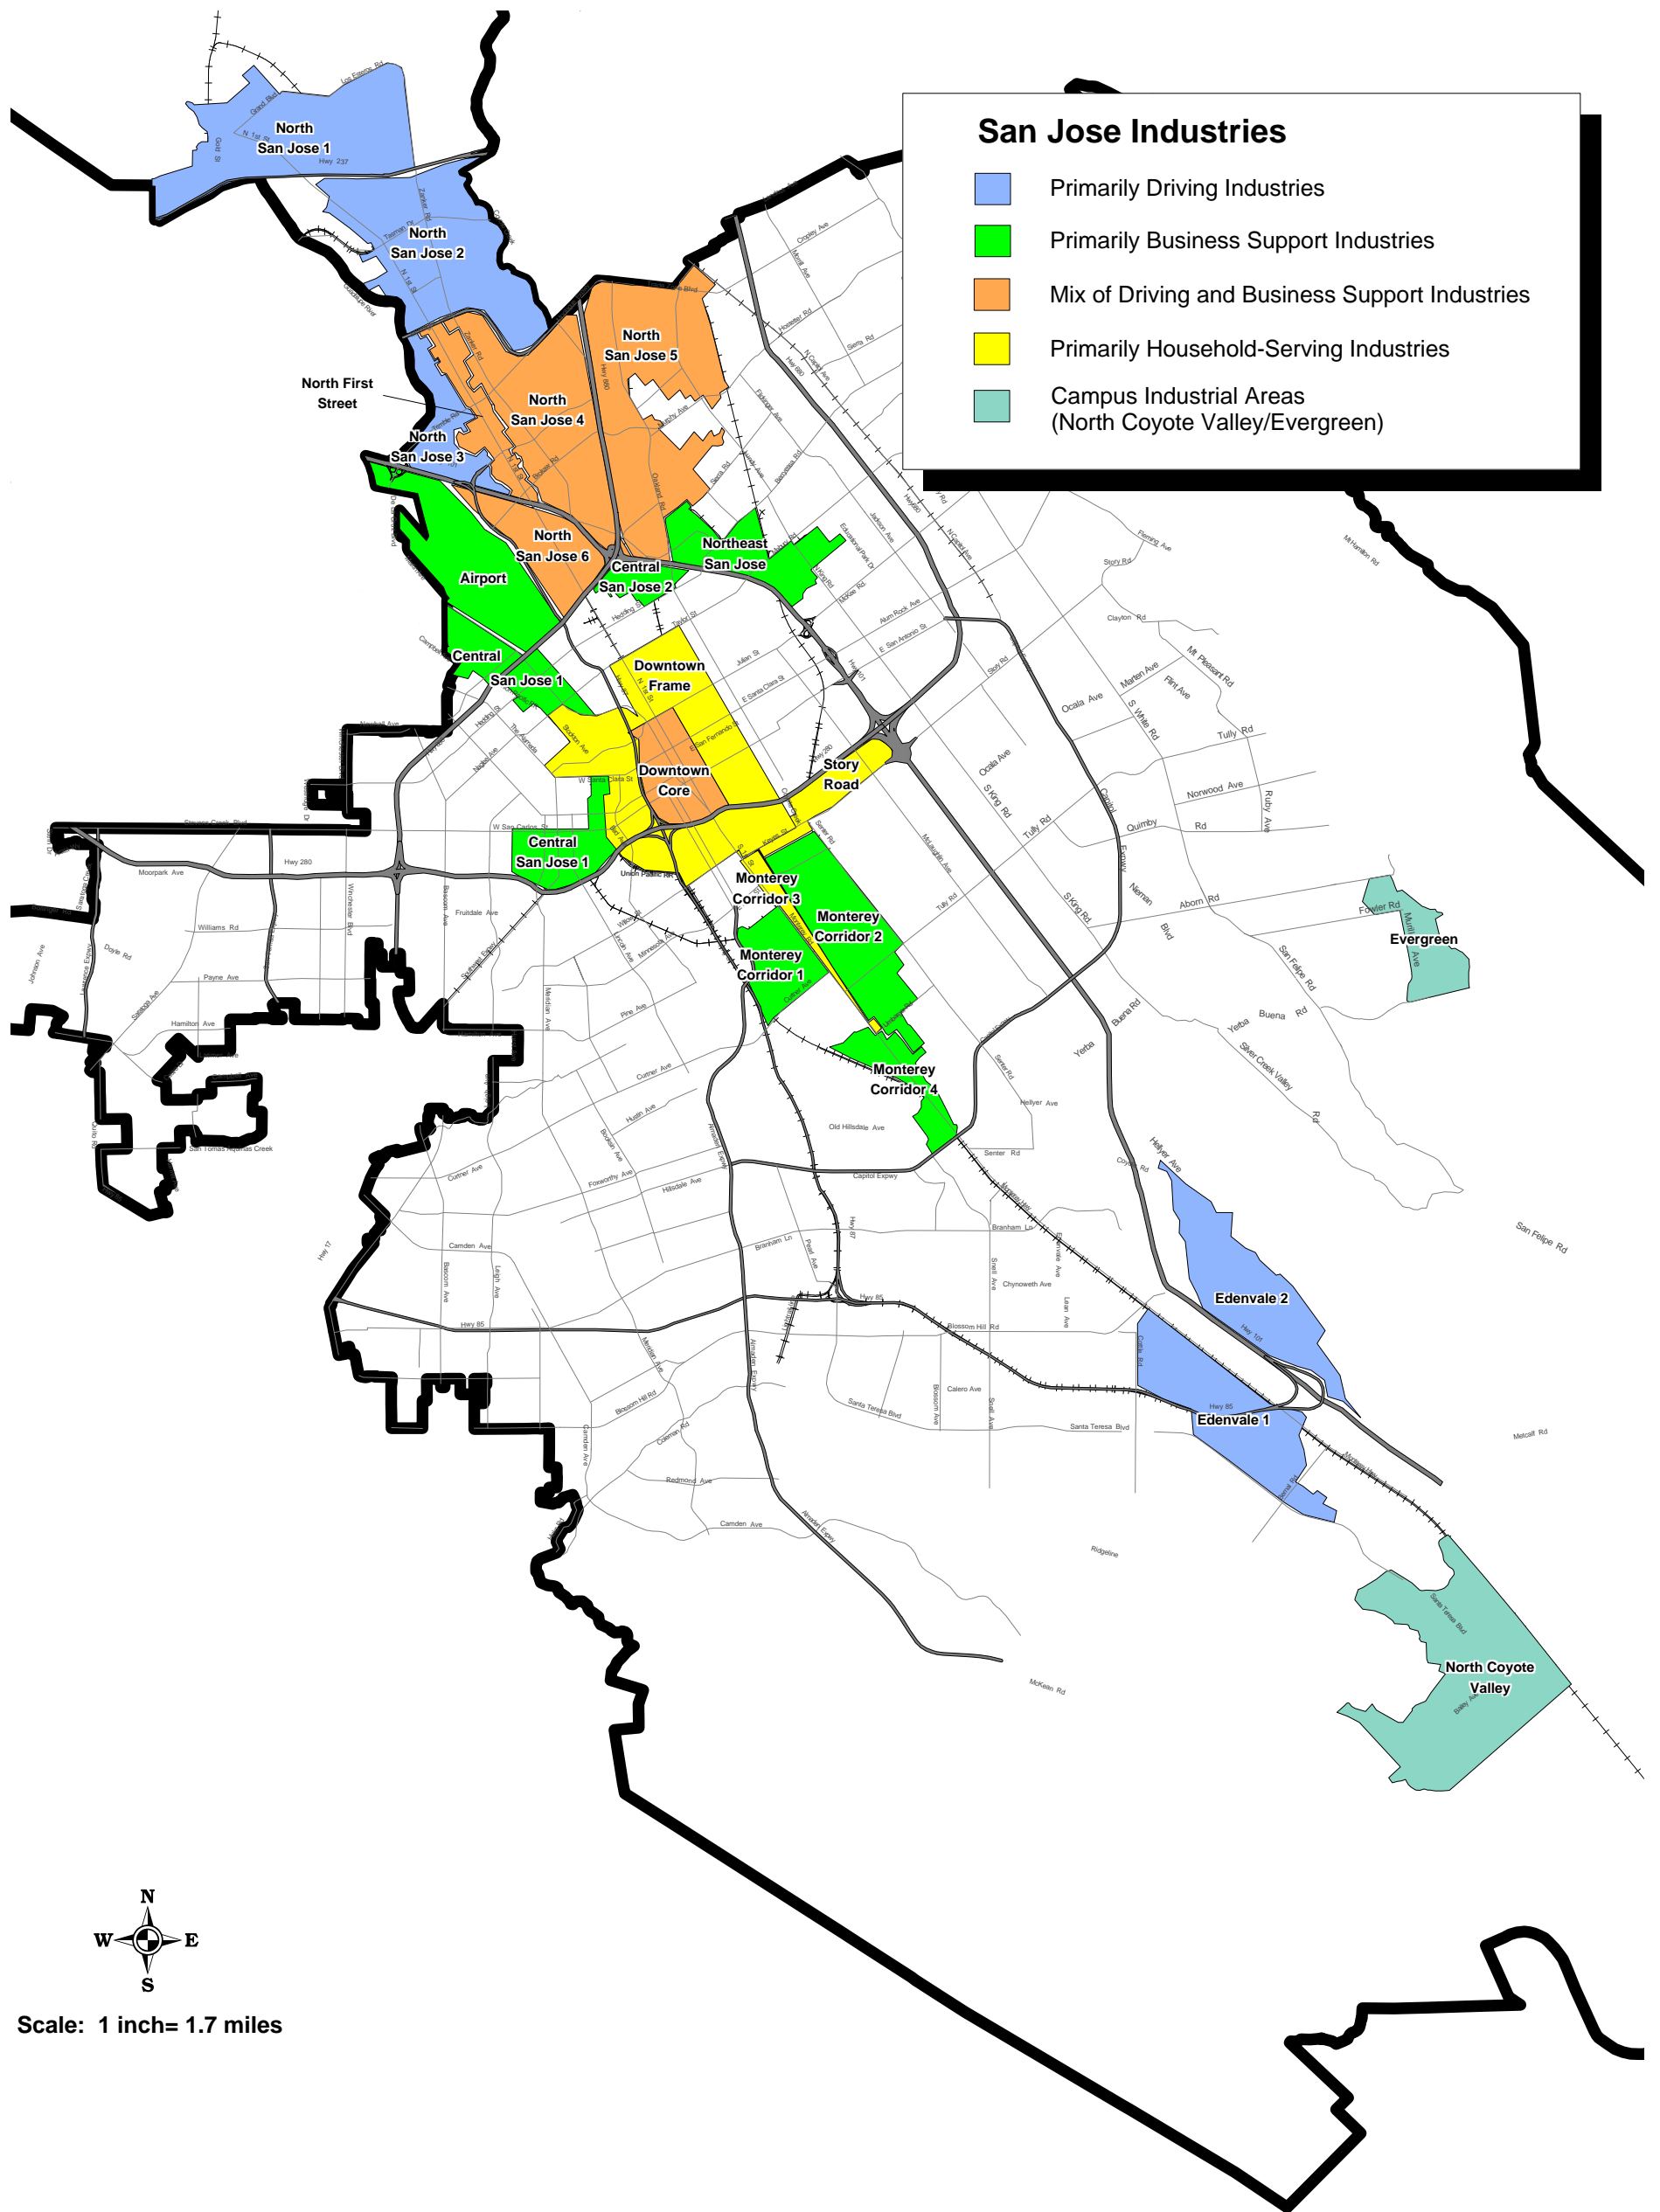

City of San Jose Employment Subareas Typology

Data Source: Strategic Economics

Map Prepared by: City of San Jose, Planning Services Division, April 2004