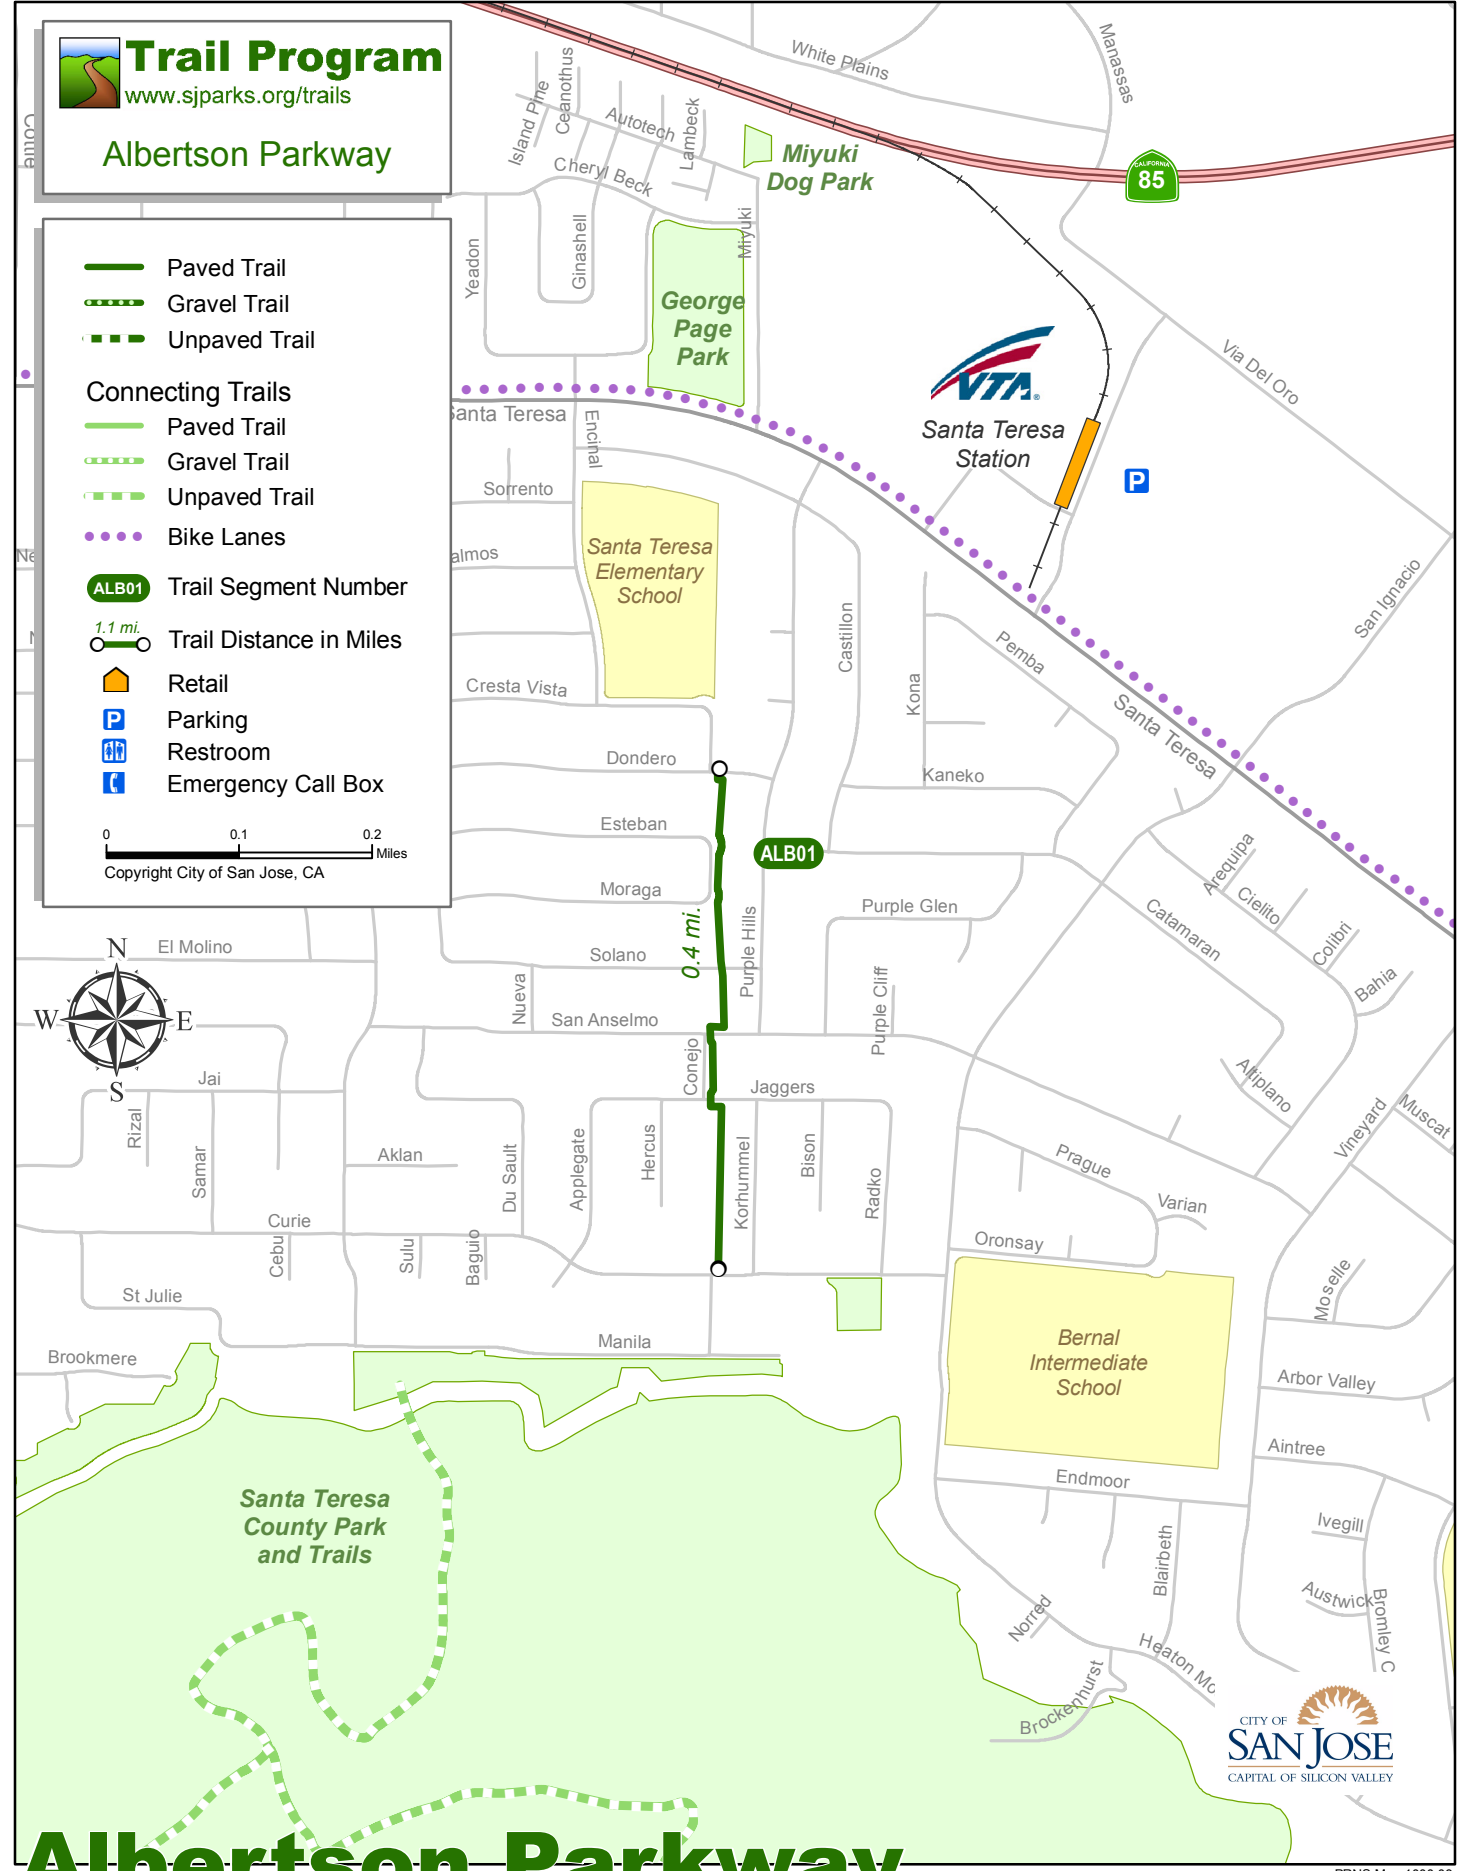

### Connecting Trails

- Paved Trail
- Gravel Trail
- Unpaved Trail
- Bike Lanes

Trail Segment Number

Trail Distance in Miles

Retail

Parking

Restroom

Emergency Call Box

0 0.1 0.2 Miles

Copyright City of San Jose, CA