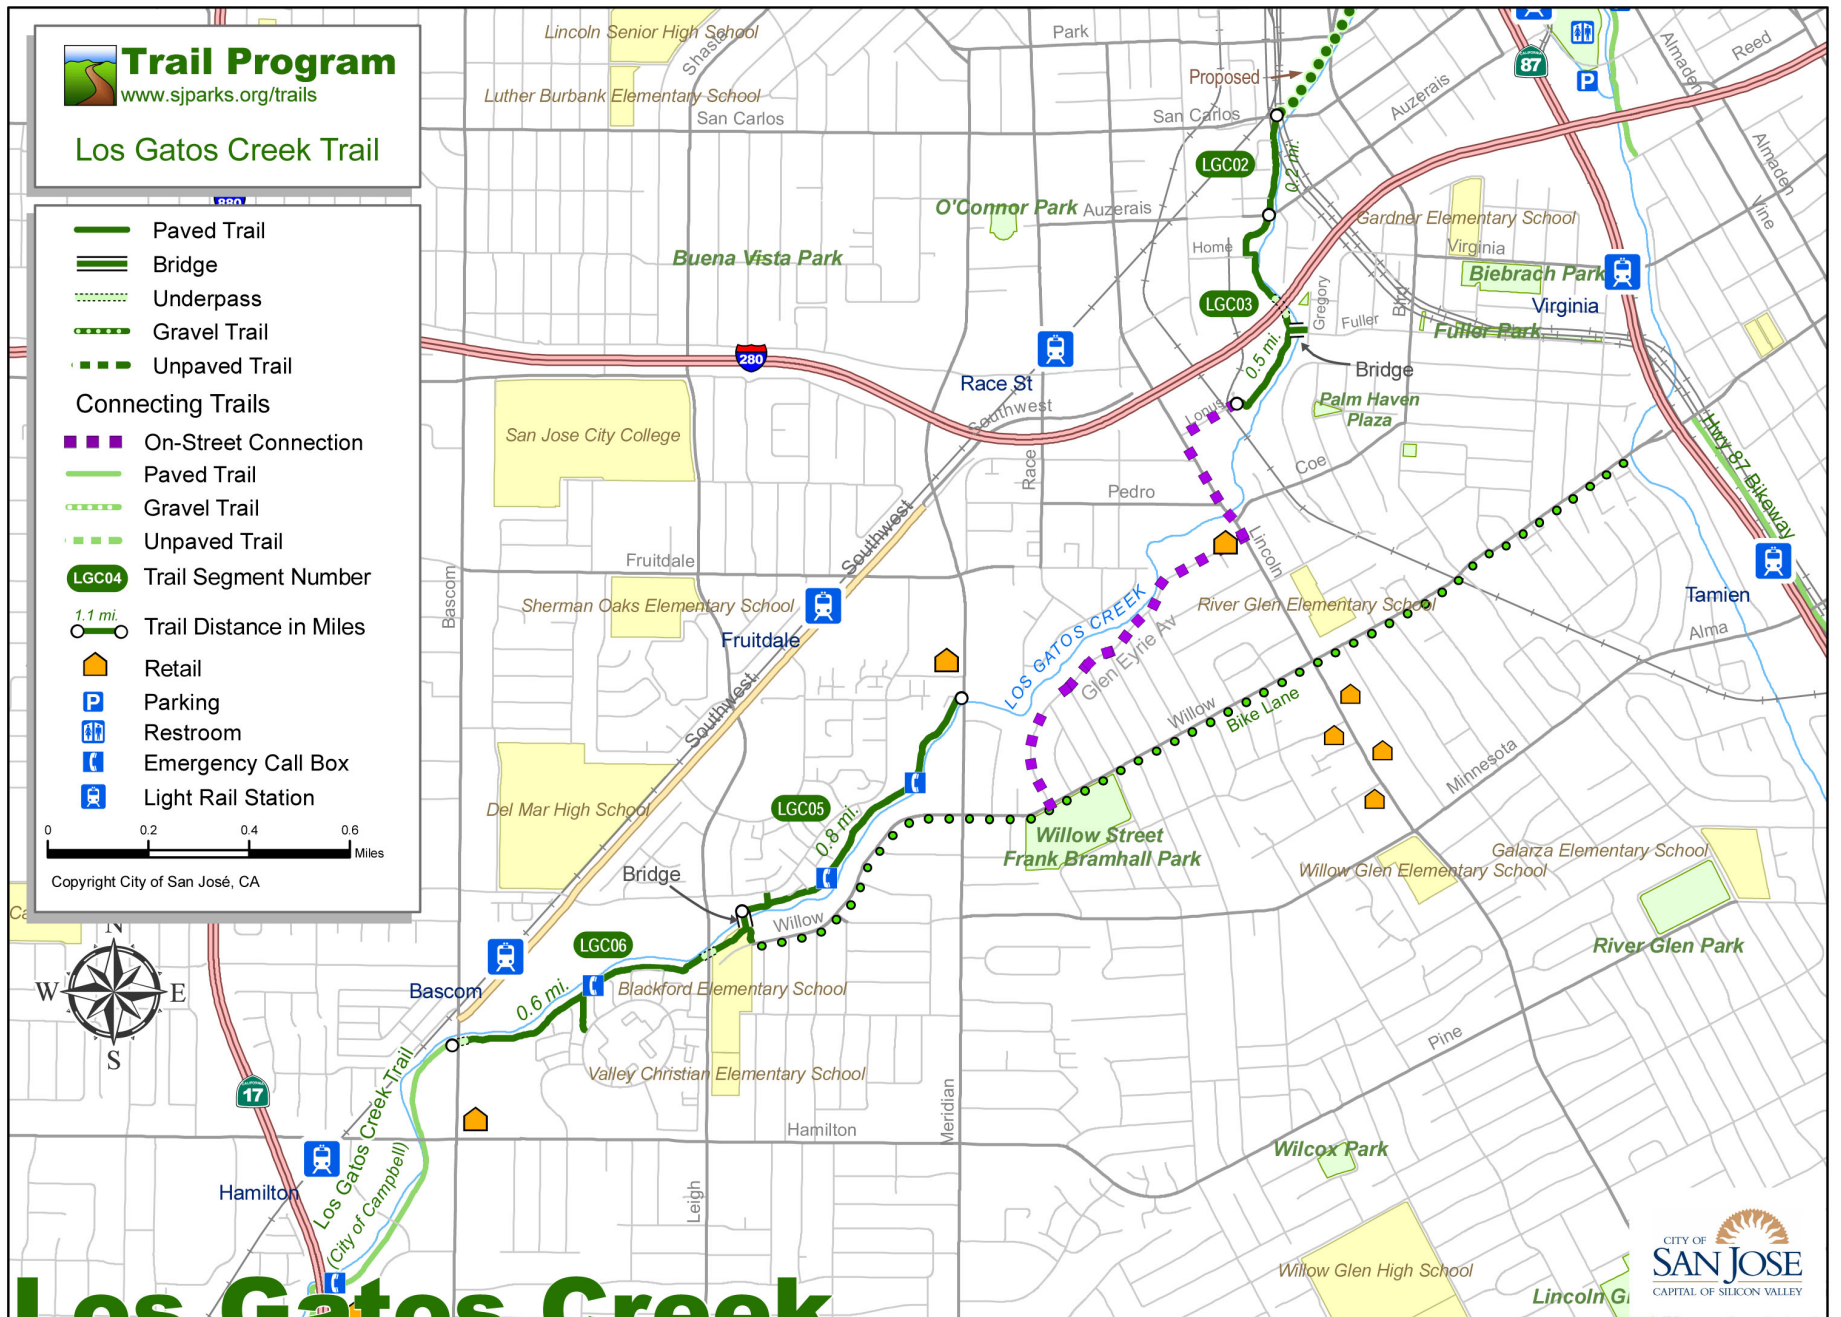

## Los Gatos Creek Trail

- Paved Trail
- Bridge
- Underpass
- Gravel Trail
- Unpaved Trail
- Connecting Trails**
- On-Street Connection
- Paved Trail
- Gravel Trail
- Unpaved Trail
- Trail Segment Number
- Trail Distance in Miles
- Retail
- Parking
- Restroom
- Emergency Call Box
- Light Rail Station

# Los Gatos Creek

July 2009

map 1011.04