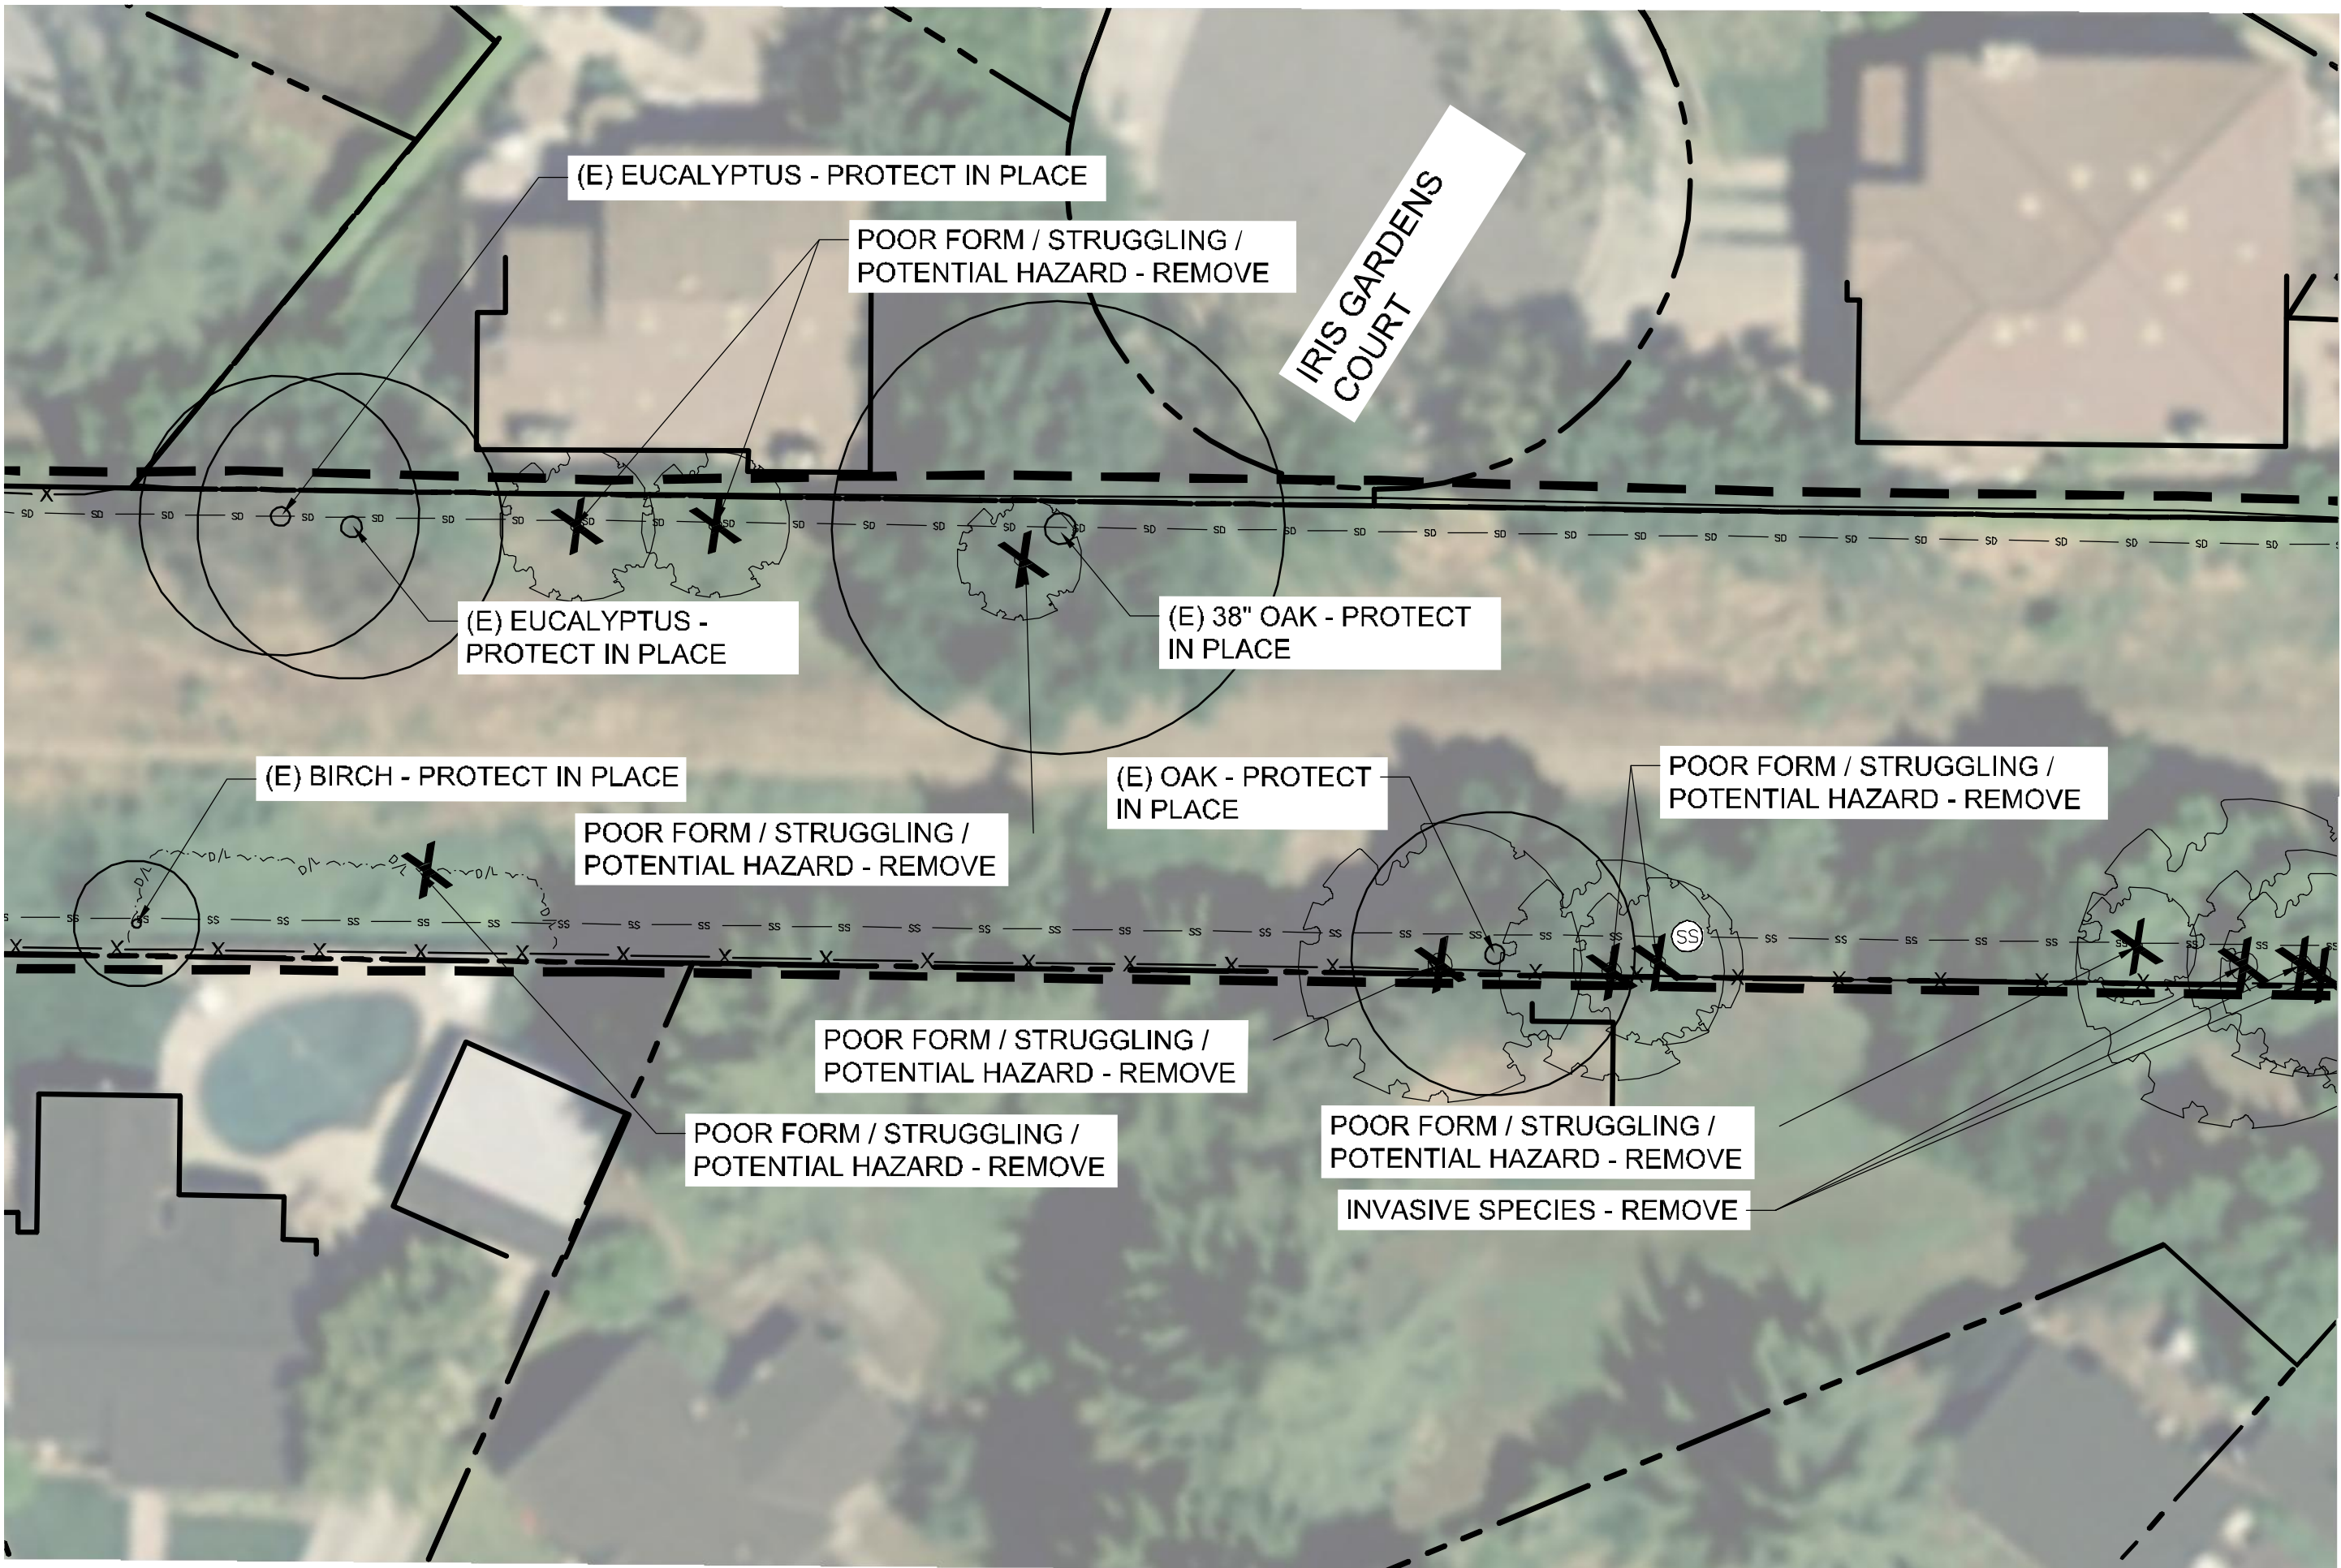

DISEASED OR DYING - REMOVE

POOR FORM, STRUGGLING,
POTENTIAL HAZARD - REMOVE

POOR FORM, STRUGGLING,
POTENTIAL HAZARD - REMOVE

RIVERSIDE DRIVE

PALM - REMOVE

DISEASED OR DYING - REMOVE

INVASIVE SPECIES - REMOVE

(E) 48" MULTI-TRUNK OAK,
PROTECT IN PLACE

POOR FORM, STRUGGLING,
POTENTIAL HAZARD - REMOVE

(E) 8" OAK - PROTECT IN PLACE

INVASIVE SPECIES -
REMOVE

(E) 6" WALNUT-
PROTECT IN PLACE

POOR FORM, STRUGGLING,
POTENTIAL HAZARD - REMOVE

(E) ACACIA, PROTECT IN PLACE

(E) OAK - PROTECT IN PLACE

(E) OAK WITH DOUBLE-LEADER - PROTECT IN PLACE

POOR FORM / STRUGGLING / POTENTIAL HAZARD - REMOVE

INVASIVE - REMOVE

WILLOW STREET

EC

(E) FENCE TO REMAIN -
PROTECT IN PLACE

POOR FORM / STRUGGLING /
POTENTIAL HAZARD - REMOVE
(ALL IN THIS GROUP)

POOR FORM / STRUGGLING /
POTENTIAL HAZARD - REMOVE

POOR FORM / STRUGGLING /
POTENTIAL HAZARD - REMOVE
(ALL IN THIS GROUP)

(E) ELM - PROTECT IN PLACE
(REMOVE IVY)