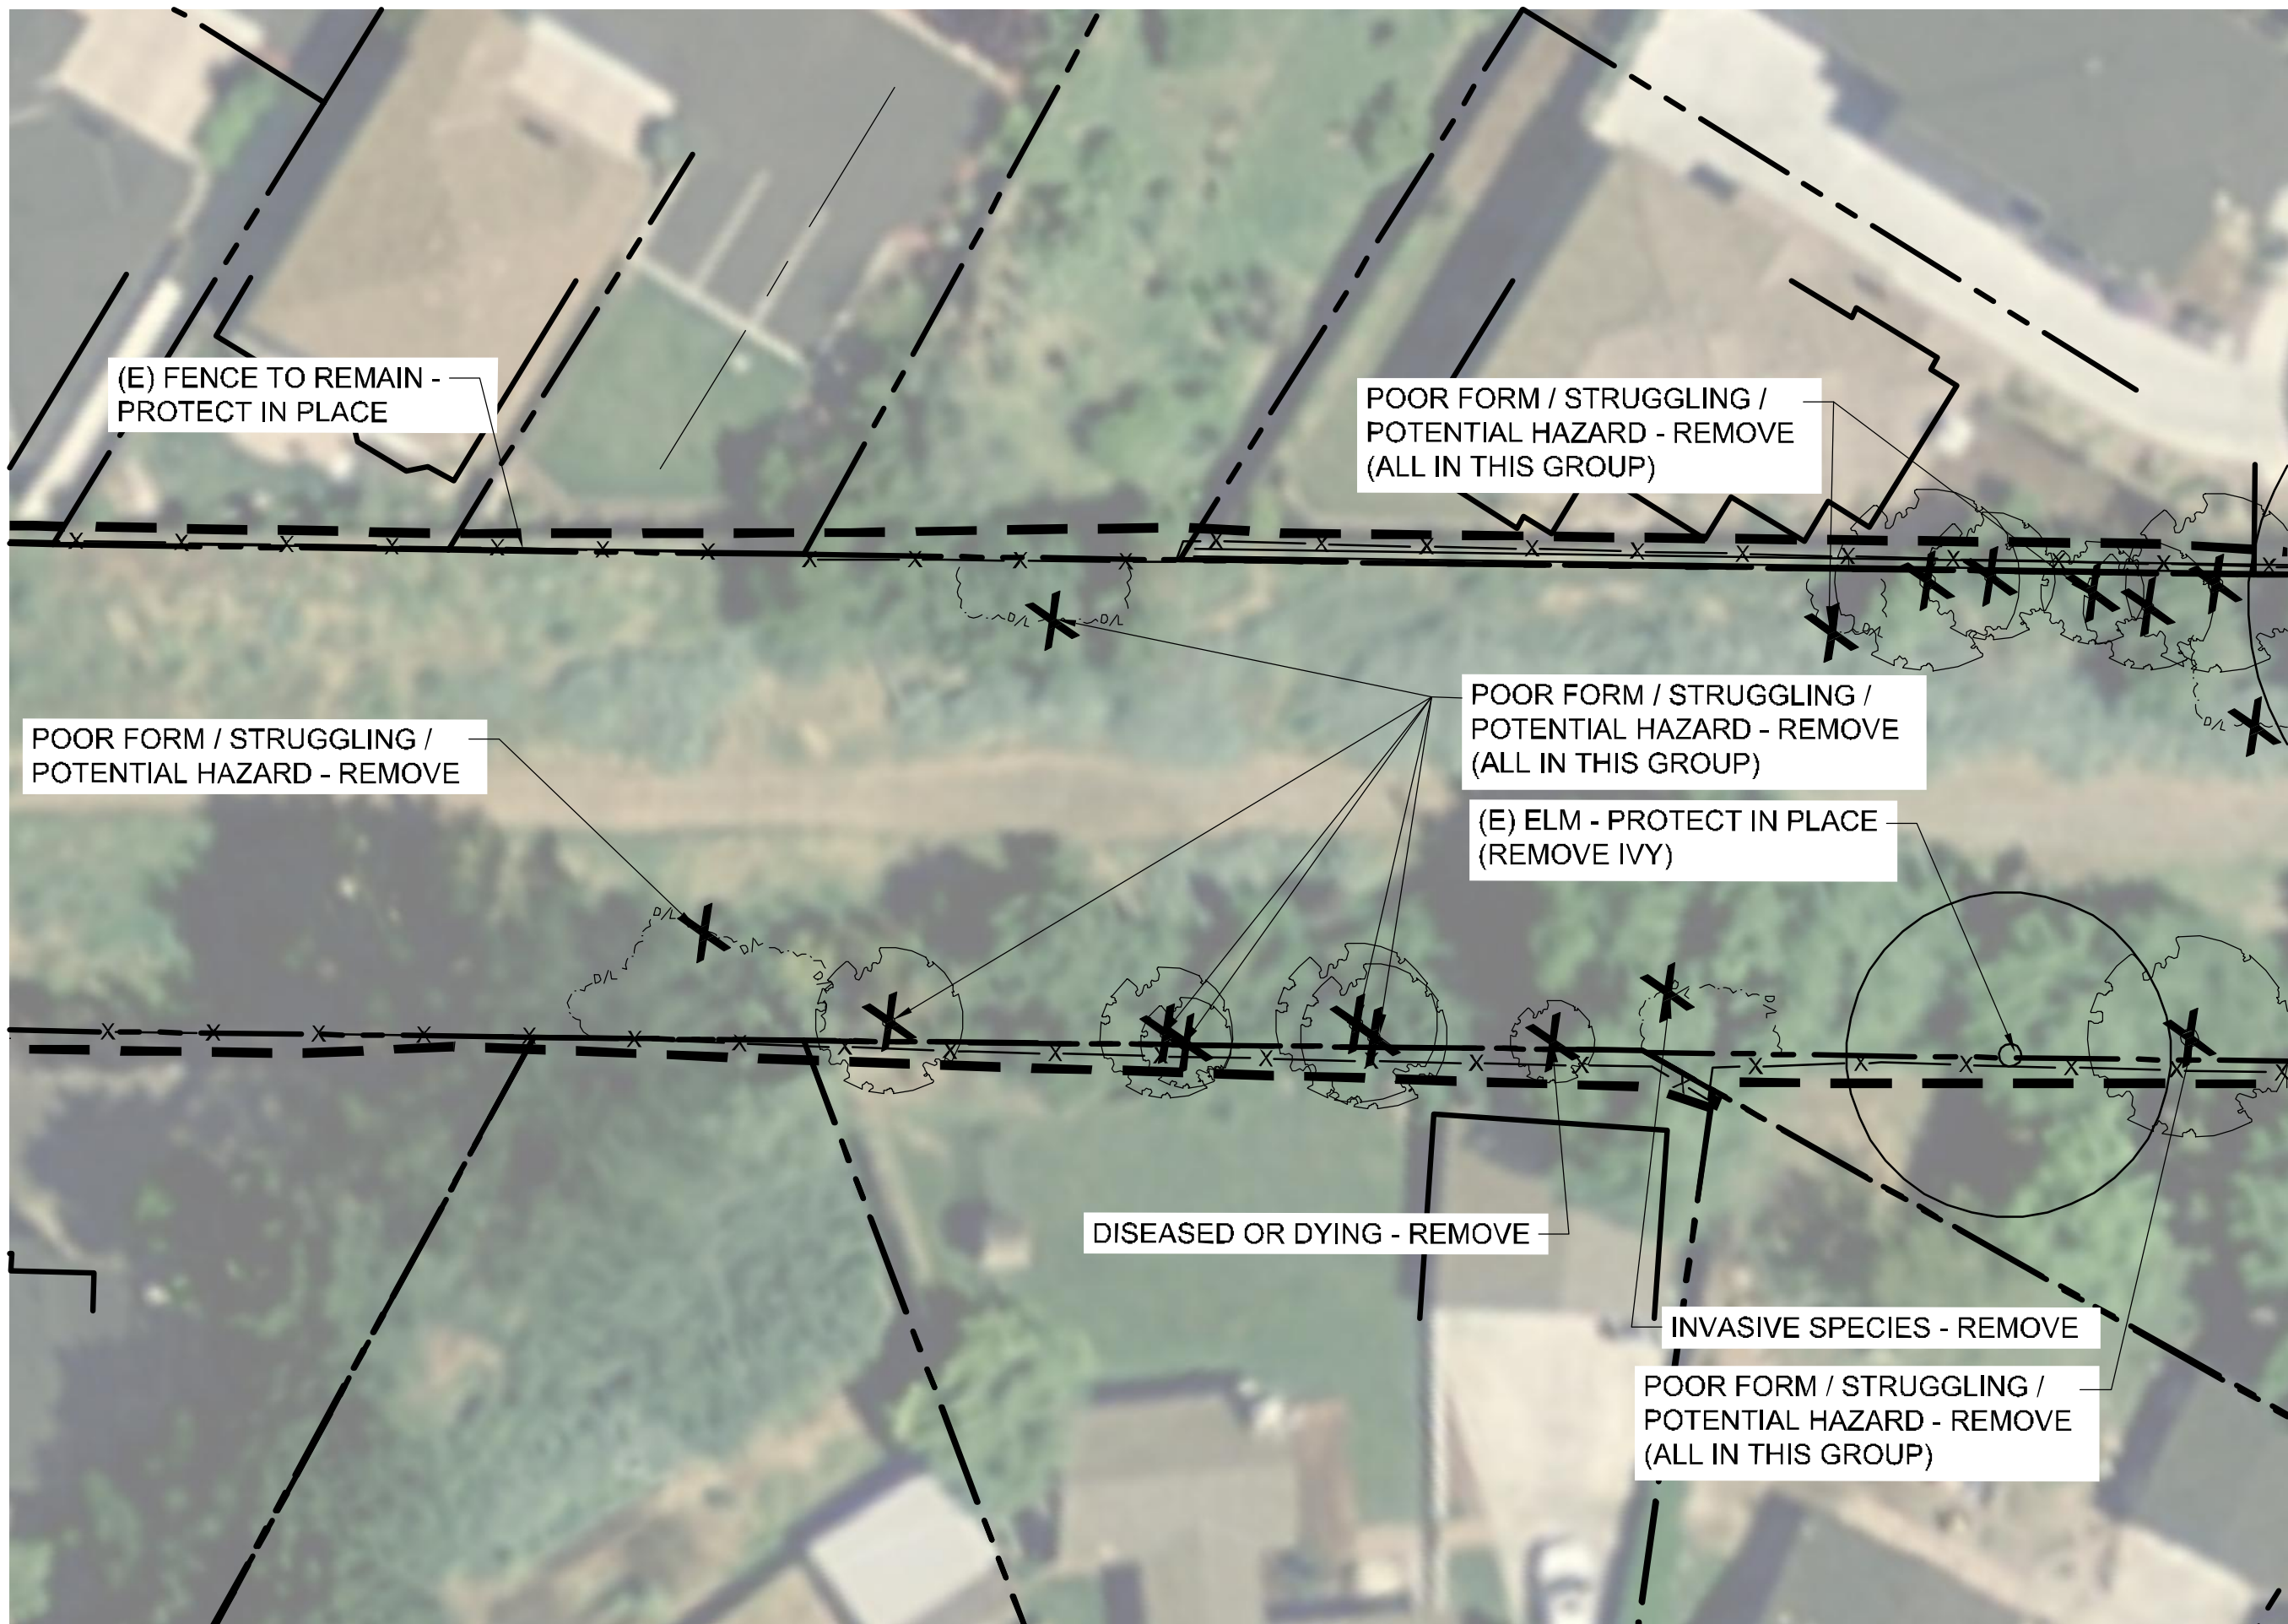

(E) 48" MULTI-TRUNK OAK,
PROTECT IN PLACE

POOR FORM, STRUGGLING,
POTENTIAL HAZARD - REMOVE

(E) 8" OAK - PROTECT IN PLACE

INVASIVE SPECIES -
REMOVE

(E) 6" WALNUT-
PROTECT IN PLACE

POOR FORM, STRUGGLING,
POTENTIAL HAZARD - REMOVE

(E) ACACIA, PROTECT IN PLACE

(E) OAK - PROTECT IN PLACE

(E) OAK WITH DOUBLE-LEADER - PROTECT IN PLACE

POOR FORM / STRUGGLING / POTENTIAL HAZARD - REMOVE

INVASIVE - REMOVE

WILLOW STREET

EC

(E) FENCE TO REMAIN -
PROTECT IN PLACE

POOR FORM / STRUGGLING /
POTENTIAL HAZARD - REMOVE
(ALL IN THIS GROUP)

POOR FORM / STRUGGLING /
POTENTIAL HAZARD - REMOVE

POOR FORM / STRUGGLING /
POTENTIAL HAZARD - REMOVE
(ALL IN THIS GROUP)

(E) ELM - PROTECT IN PLACE
(REMOVE IVY)