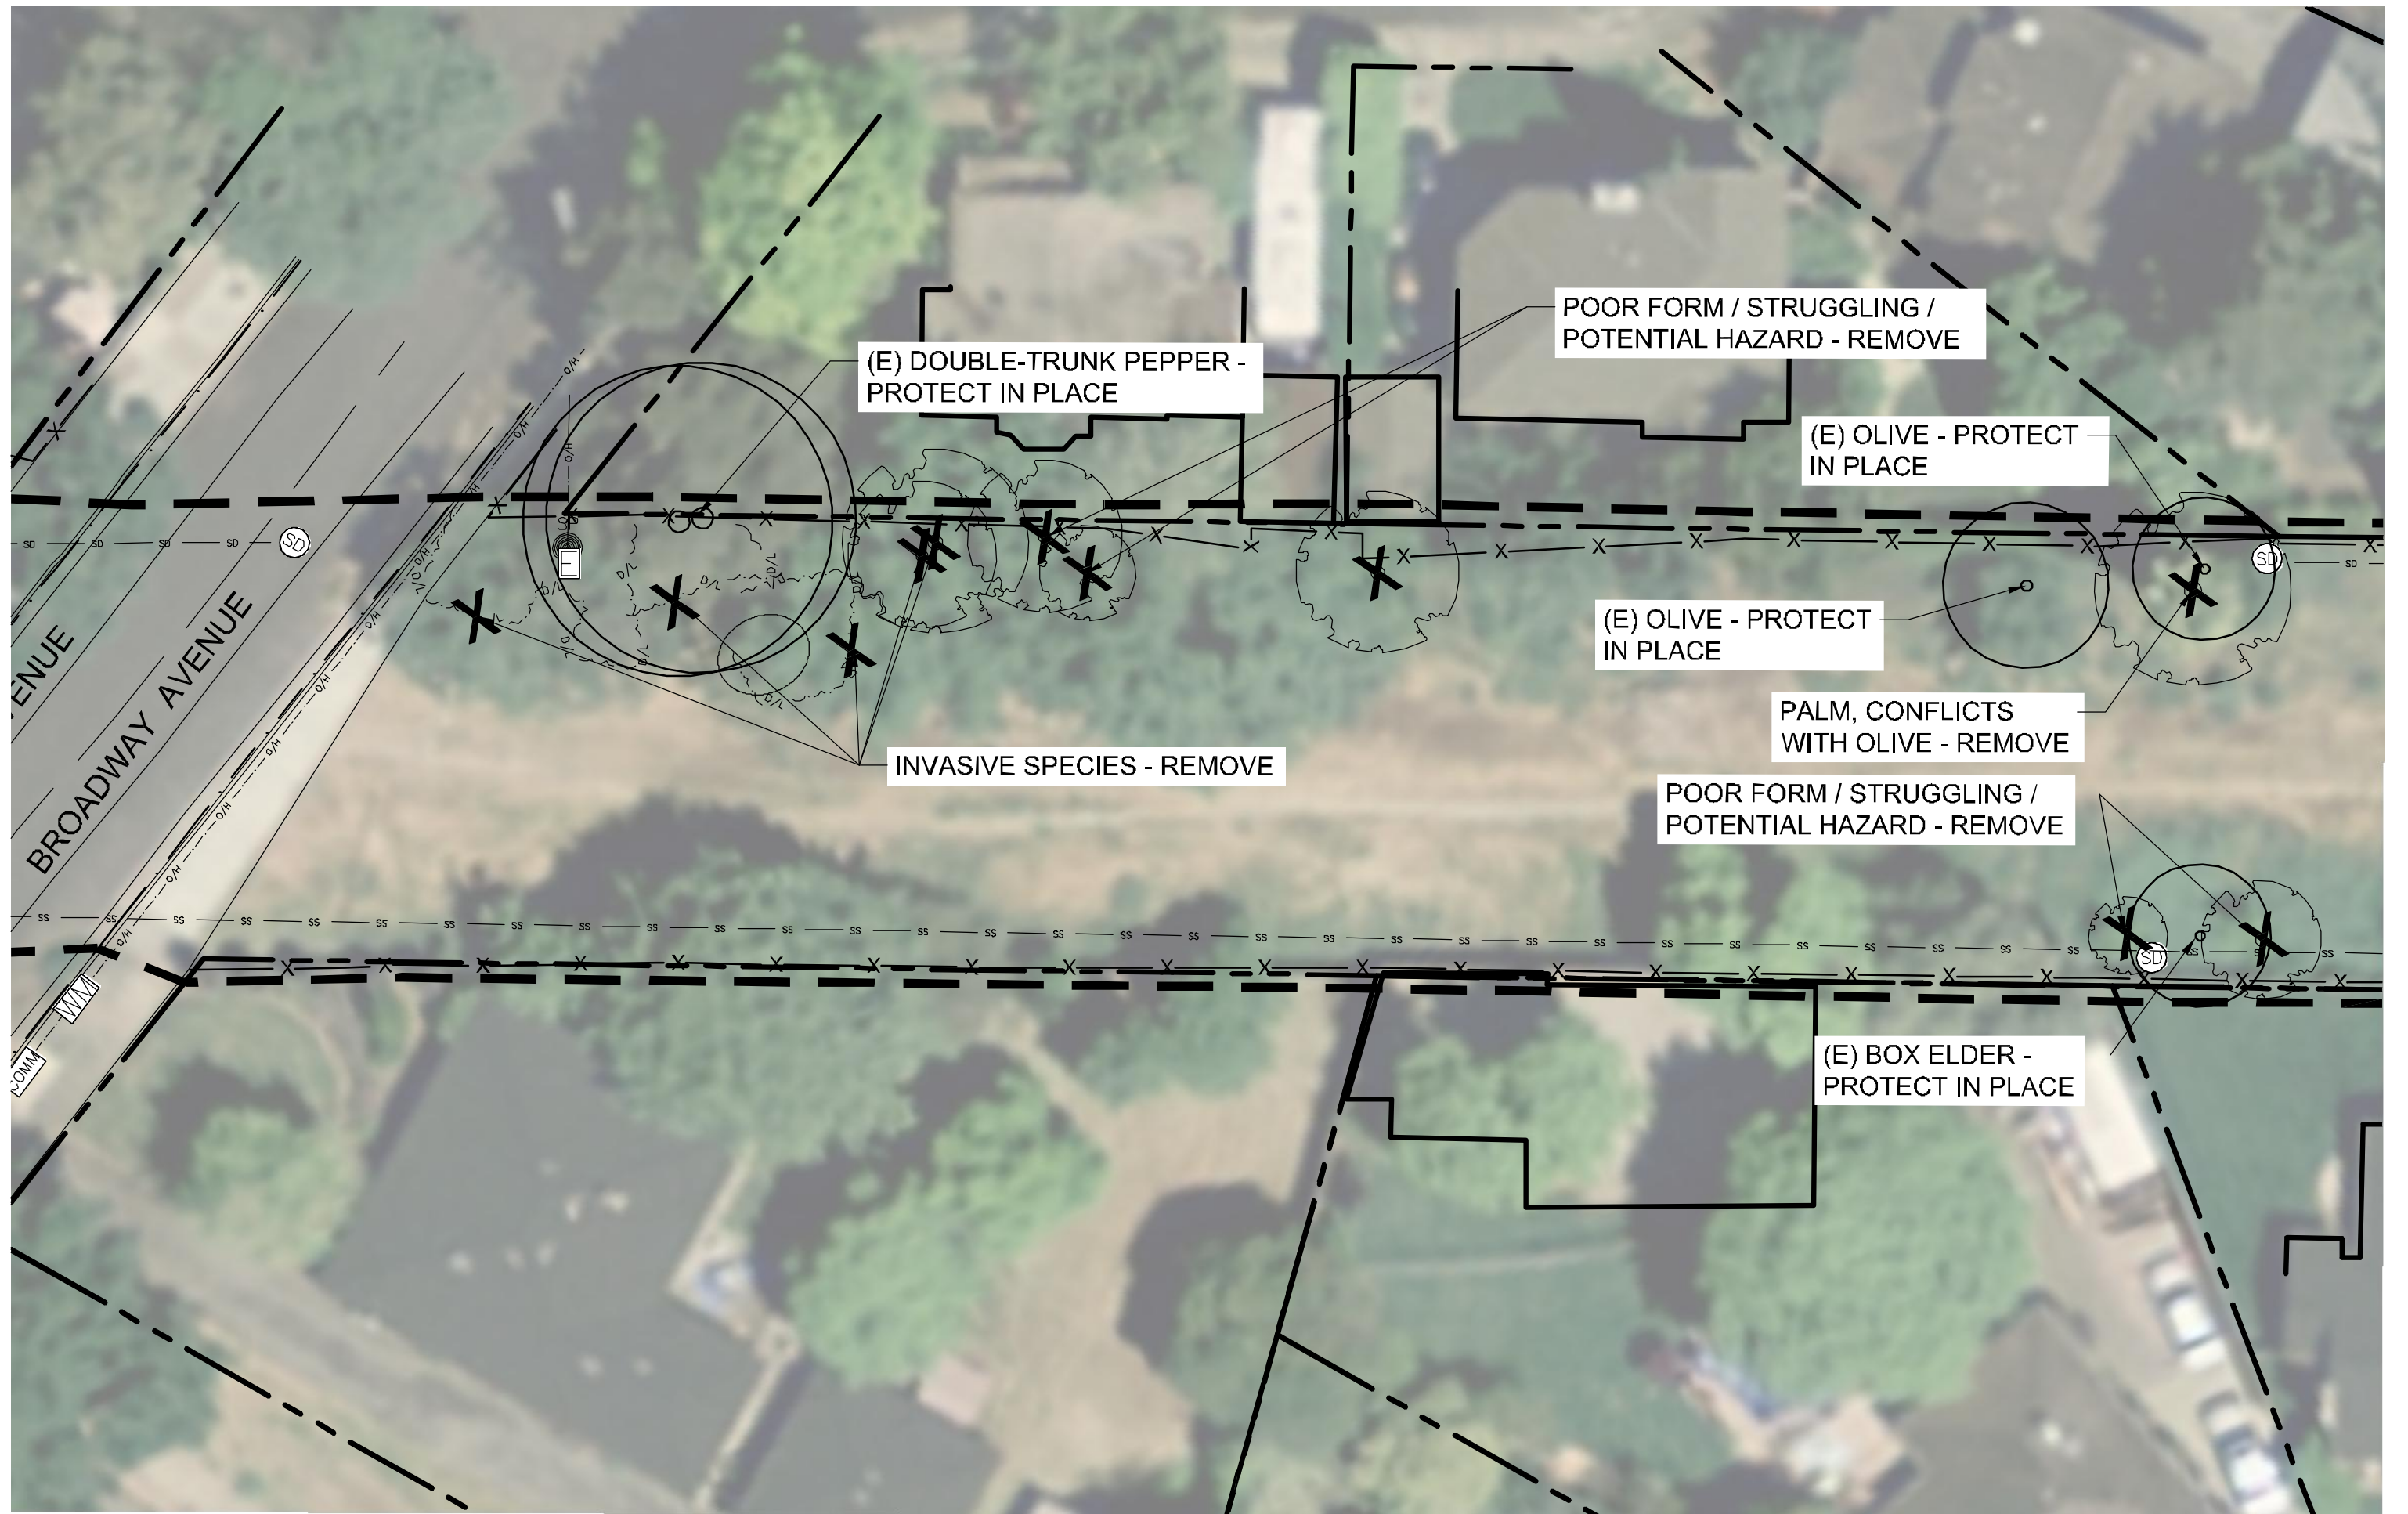

(E) 48" MULTI-TRUNK OAK,
PROTECT IN PLACE

POOR FORM, STRUGGLING,
POTENTIAL HAZARD - REMOVE

(E) 8" OAK - PROTECT IN PLACE

INVASIVE SPECIES -
REMOVE

(E) 6" WALNUT-
PROTECT IN PLACE

POOR FORM, STRUGGLING,
POTENTIAL HAZARD - REMOVE

(E) ACACIA, PROTECT IN PLACE

(E) OAK - PROTECT IN PLACE

(E) OAK WITH DOUBLE-LEADER - PROTECT IN PLACE

POOR FORM / STRUGGLING / POTENTIAL HAZARD - REMOVE

INVASIVE - REMOVE

WILLOW STREET

EC

(E) FENCE TO REMAIN -
PROTECT IN PLACE