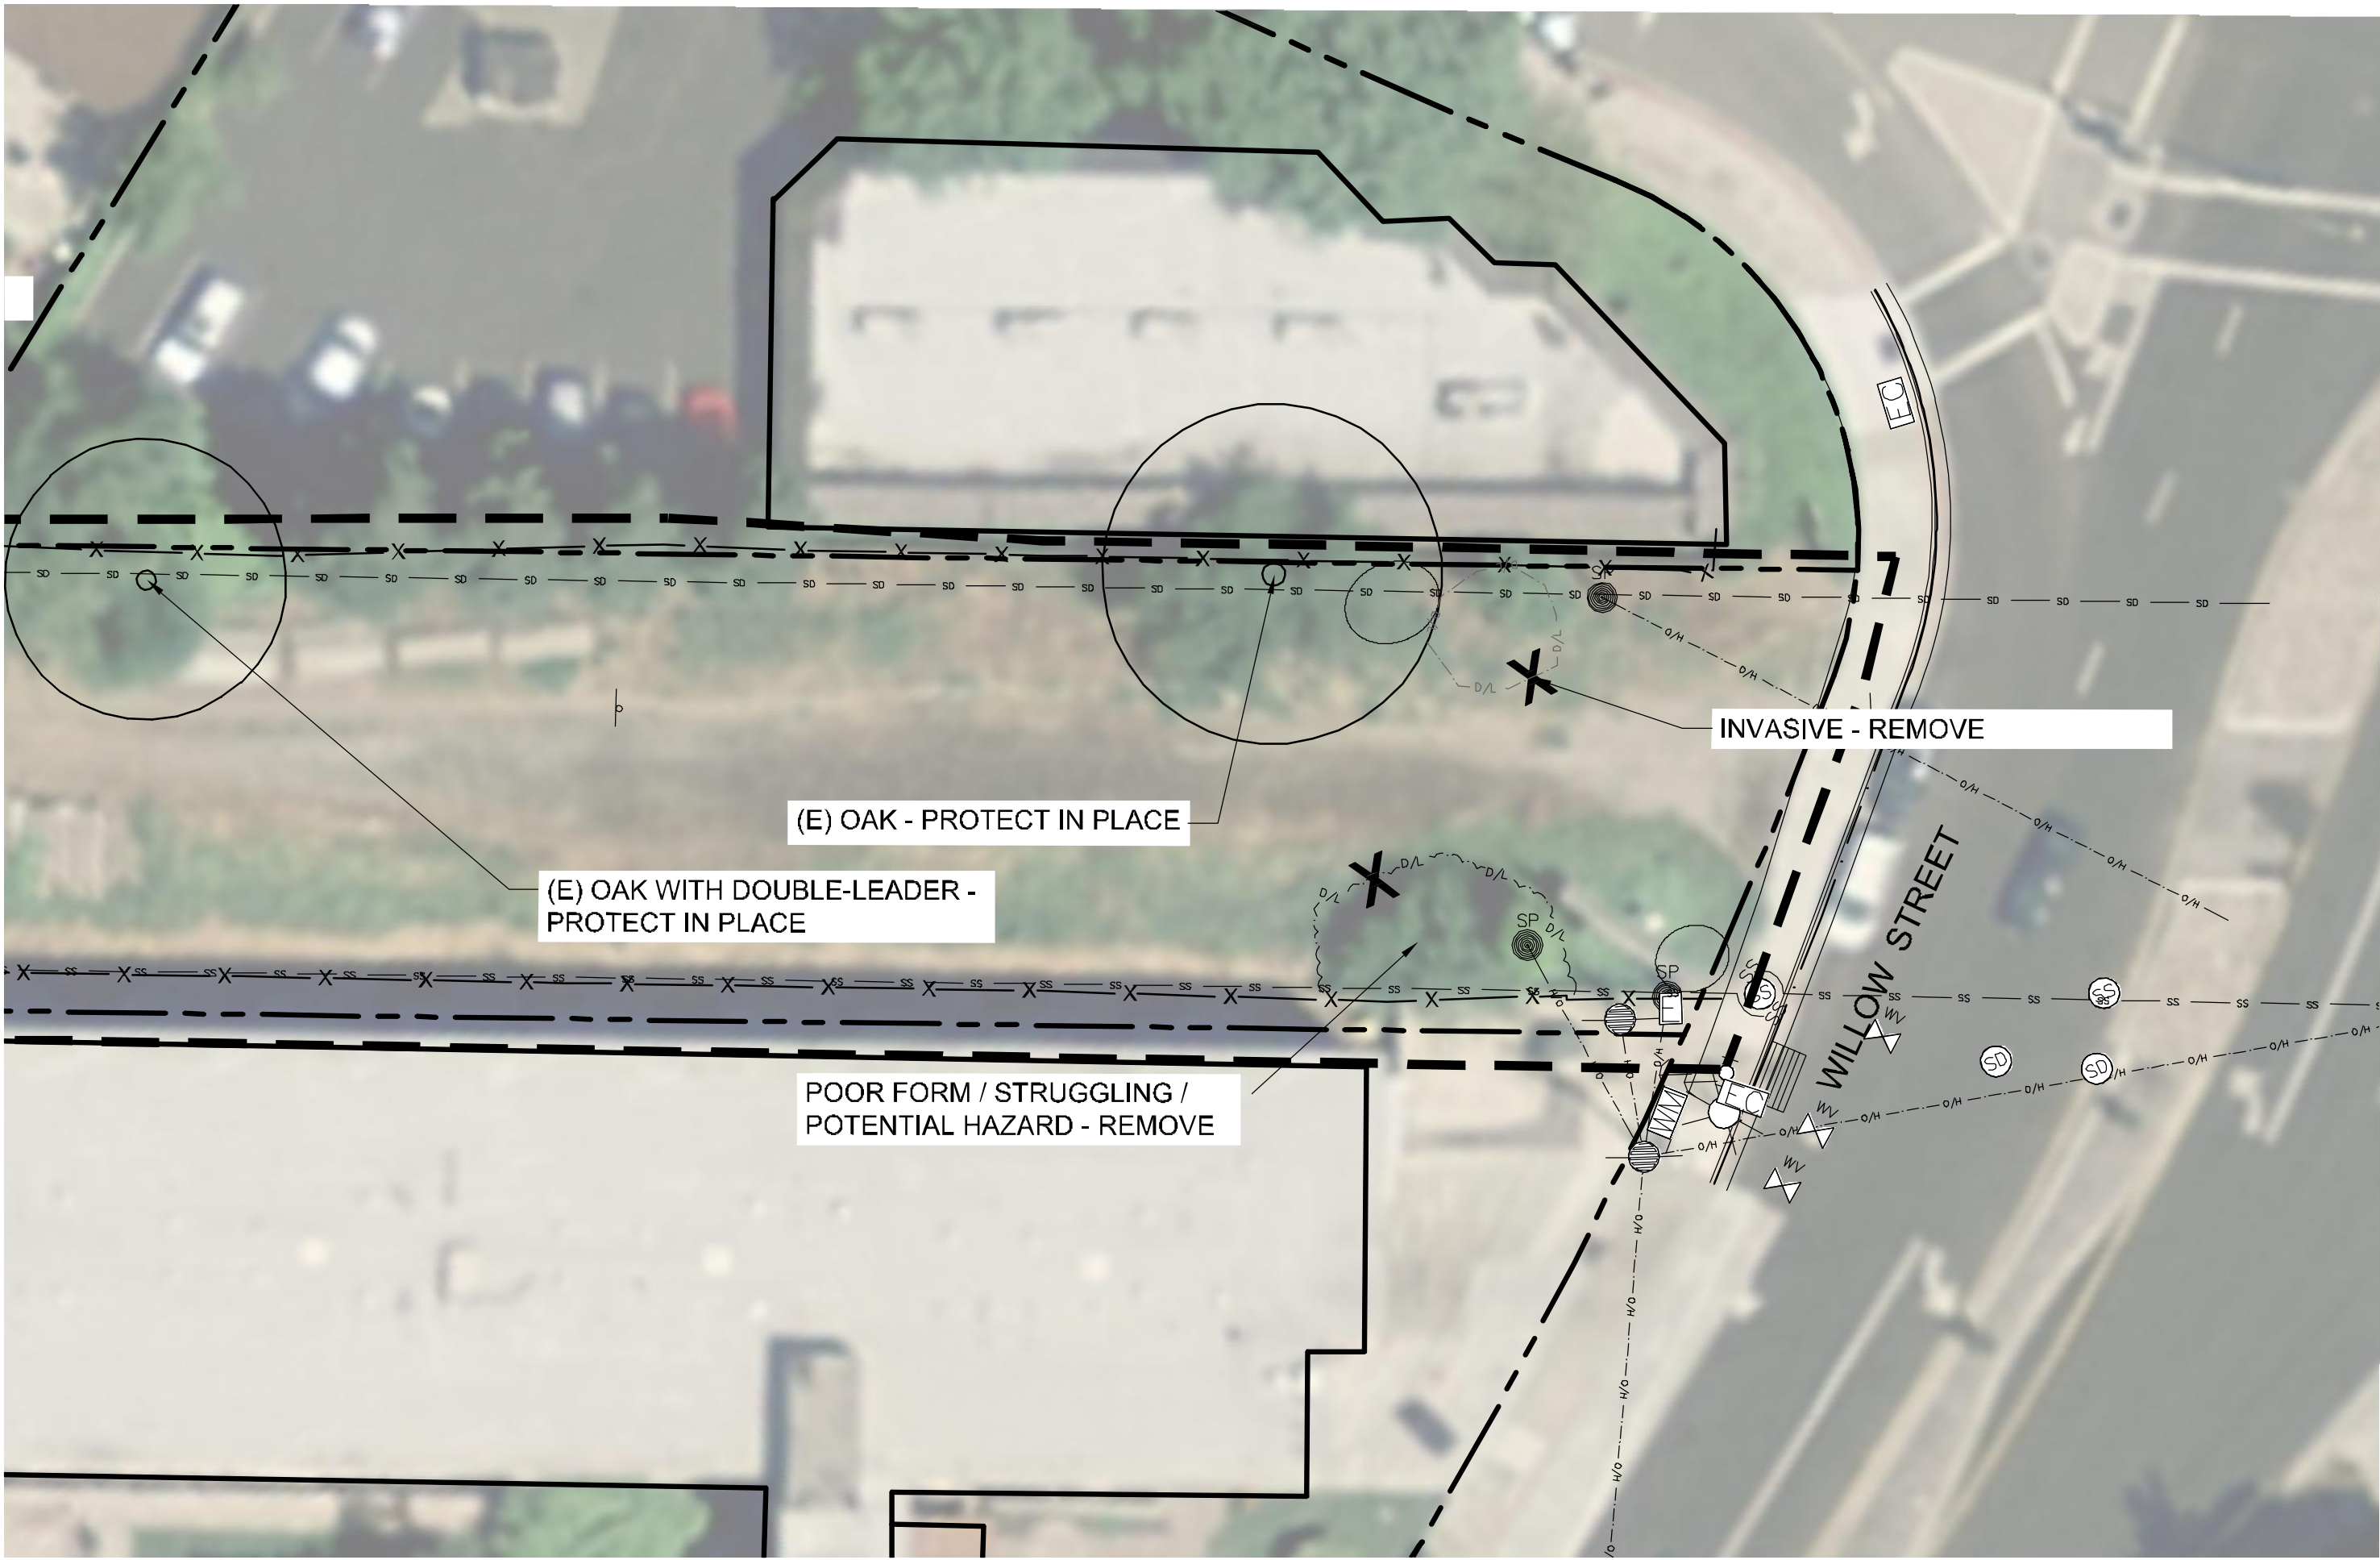

(E) 48" MULTI-TRUNK OAK,
PROTECT IN PLACE

POOR FORM, STRUGGLING,
POTENTIAL HAZARD - REMOVE

(E) 8" OAK - PROTECT IN PLACE

INVASIVE SPECIES -
REMOVE

(E) 6" WALNUT-
PROTECT IN PLACE

POOR FORM, STRUGGLING,
POTENTIAL HAZARD - REMOVE

(E) ACACIA, PROTECT IN PLACE

(E) OAK - PROTECT IN PLACE

(E) OAK WITH DOUBLE-LEADER - PROTECT IN PLACE

POOR FORM / STRUGGLING / POTENTIAL HAZARD - REMOVE

INVASIVE - REMOVE

WILLOW STREET

EC

(E) FENCE TO REMAIN -
PROTECT IN PLACE