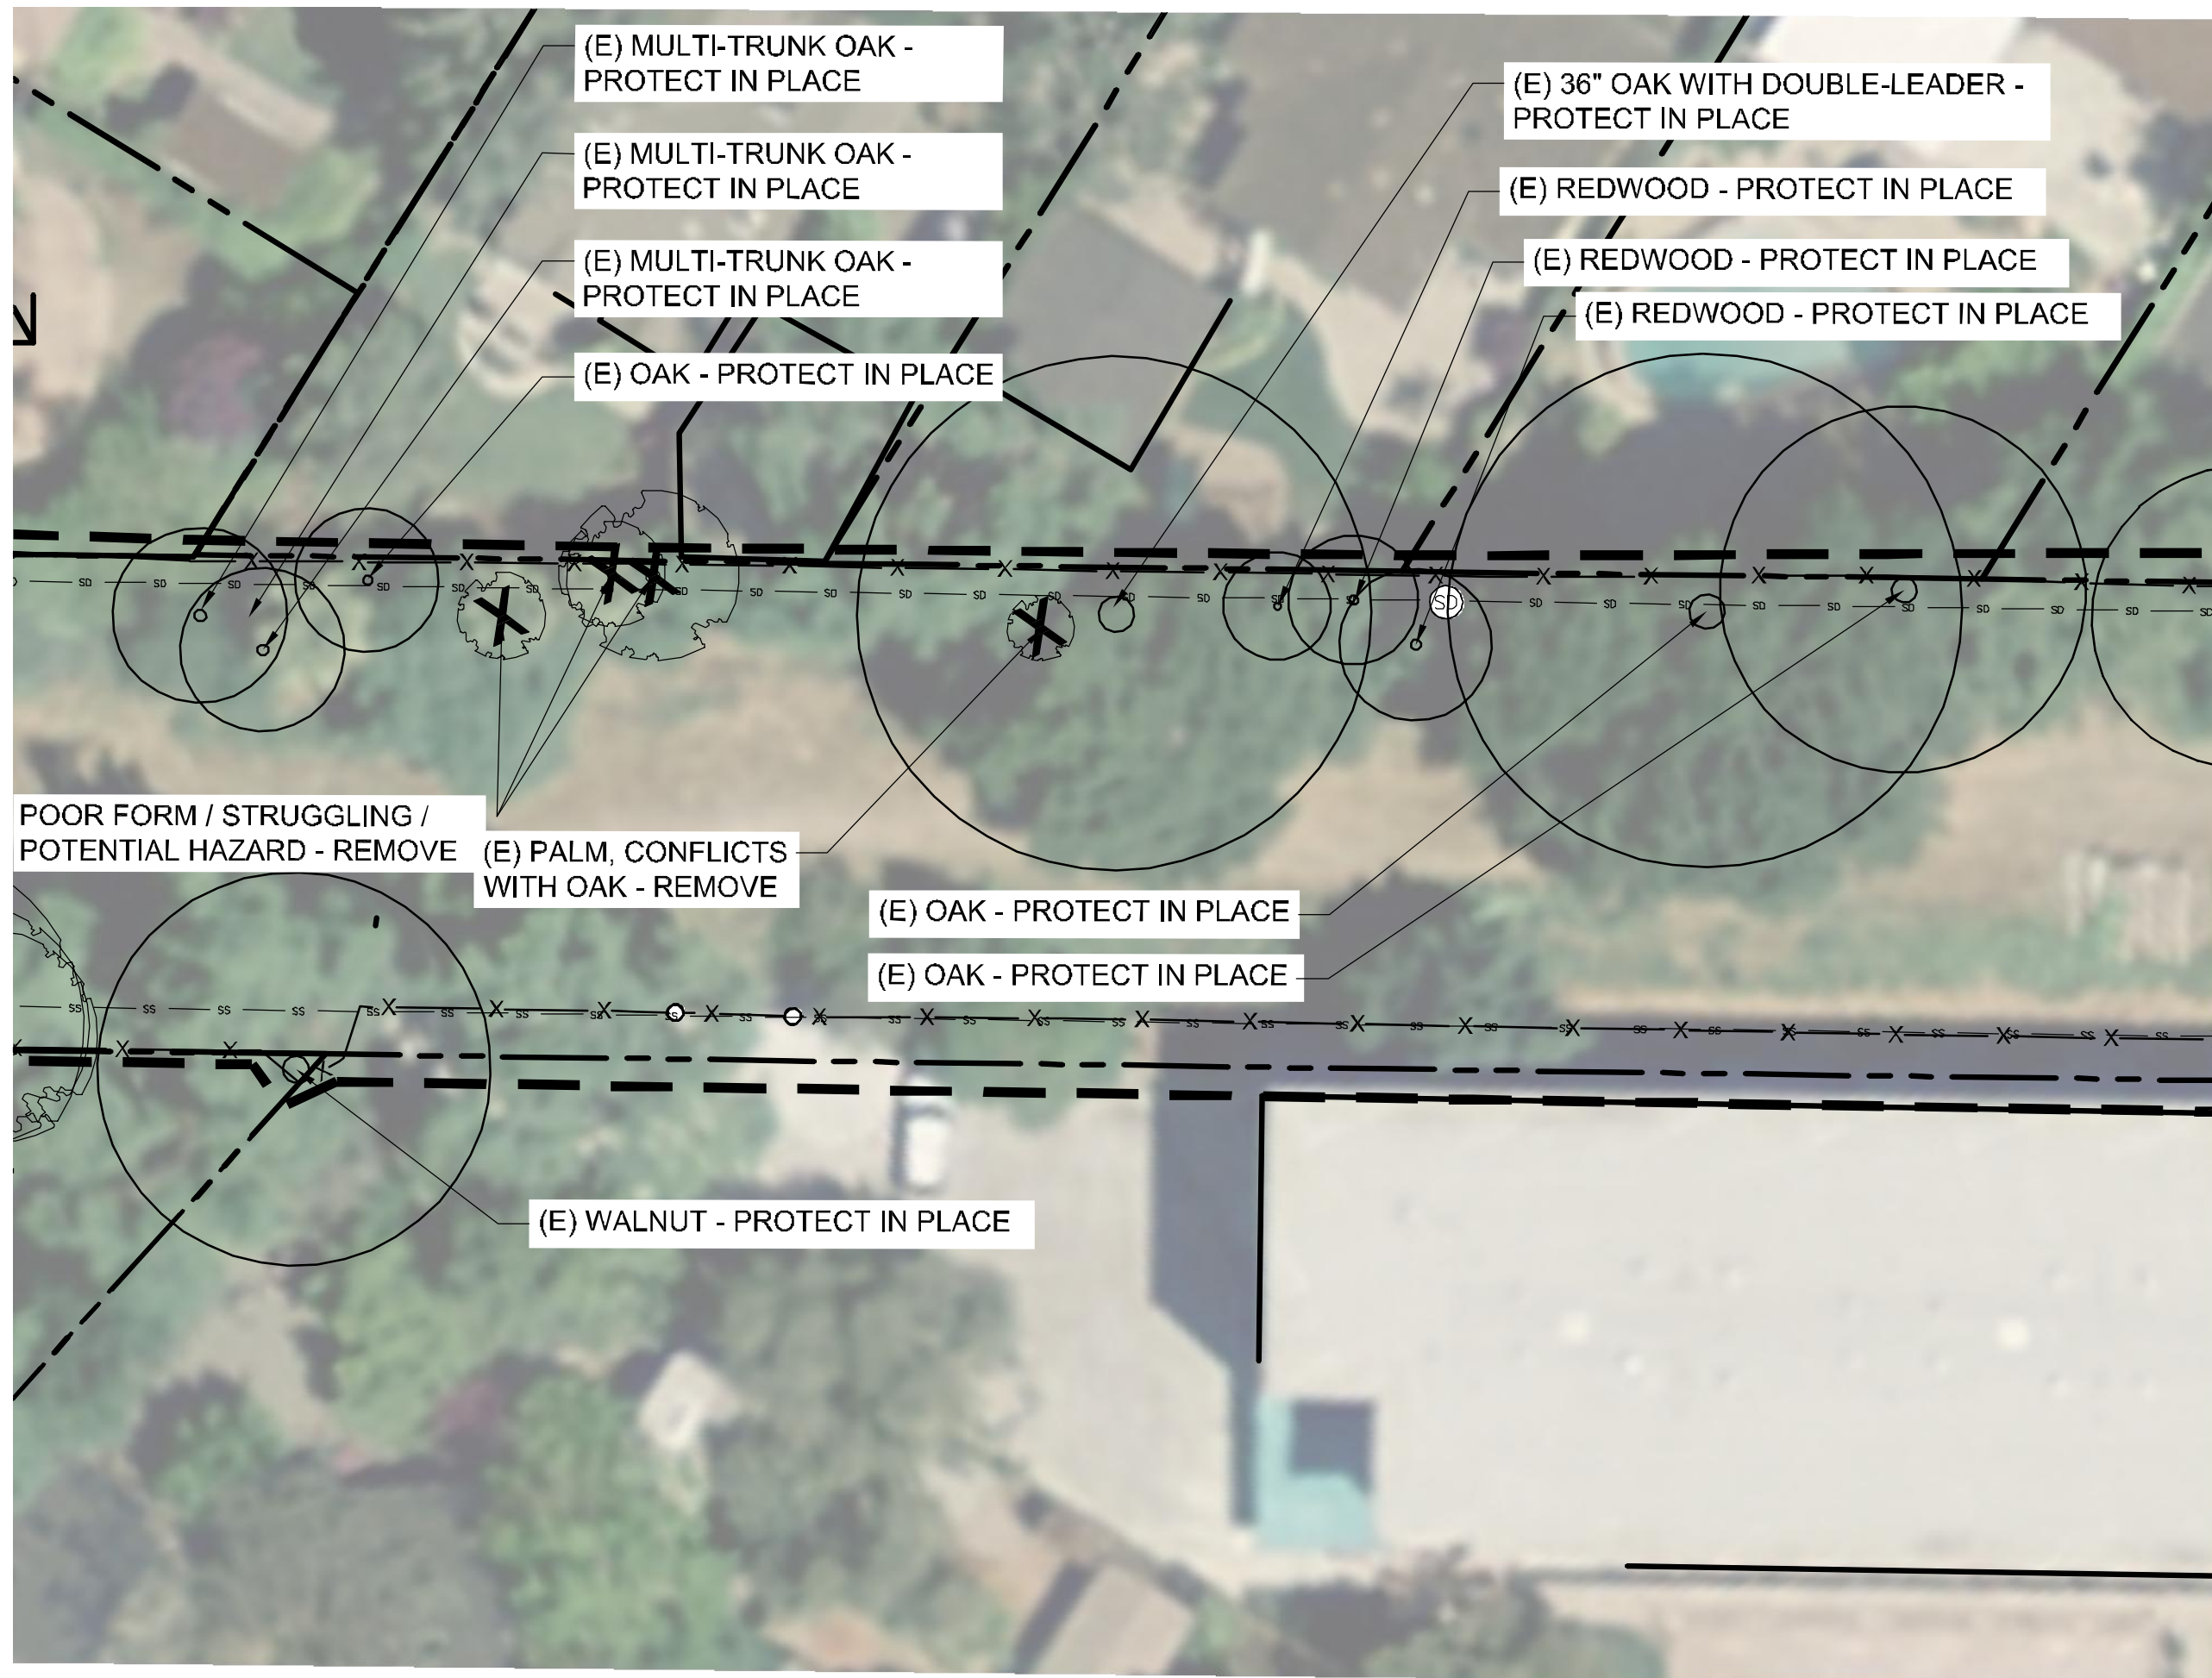

(E) 48" MULTI-TRUNK OAK,
PROTECT IN PLACE

POOR FORM, STRUGGLING,
POTENTIAL HAZARD - REMOVE

(E) 8" OAK - PROTECT IN PLACE

INVASIVE SPECIES -
REMOVE

(E) 6" WALNUT-
PROTECT IN PLACE

POOR FORM, STRUGGLING,
POTENTIAL HAZARD - REMOVE

(E) ACACIA, PROTECT IN PLACE

(E) OAK - PROTECT IN PLACE

(E) OAK WITH DOUBLE-LEADER - PROTECT IN PLACE

POOR FORM / STRUGGLING / POTENTIAL HAZARD - REMOVE

INVASIVE - REMOVE

WILLOW STREET

EC

(E) FENCE TO REMAIN -
PROTECT IN PLACE