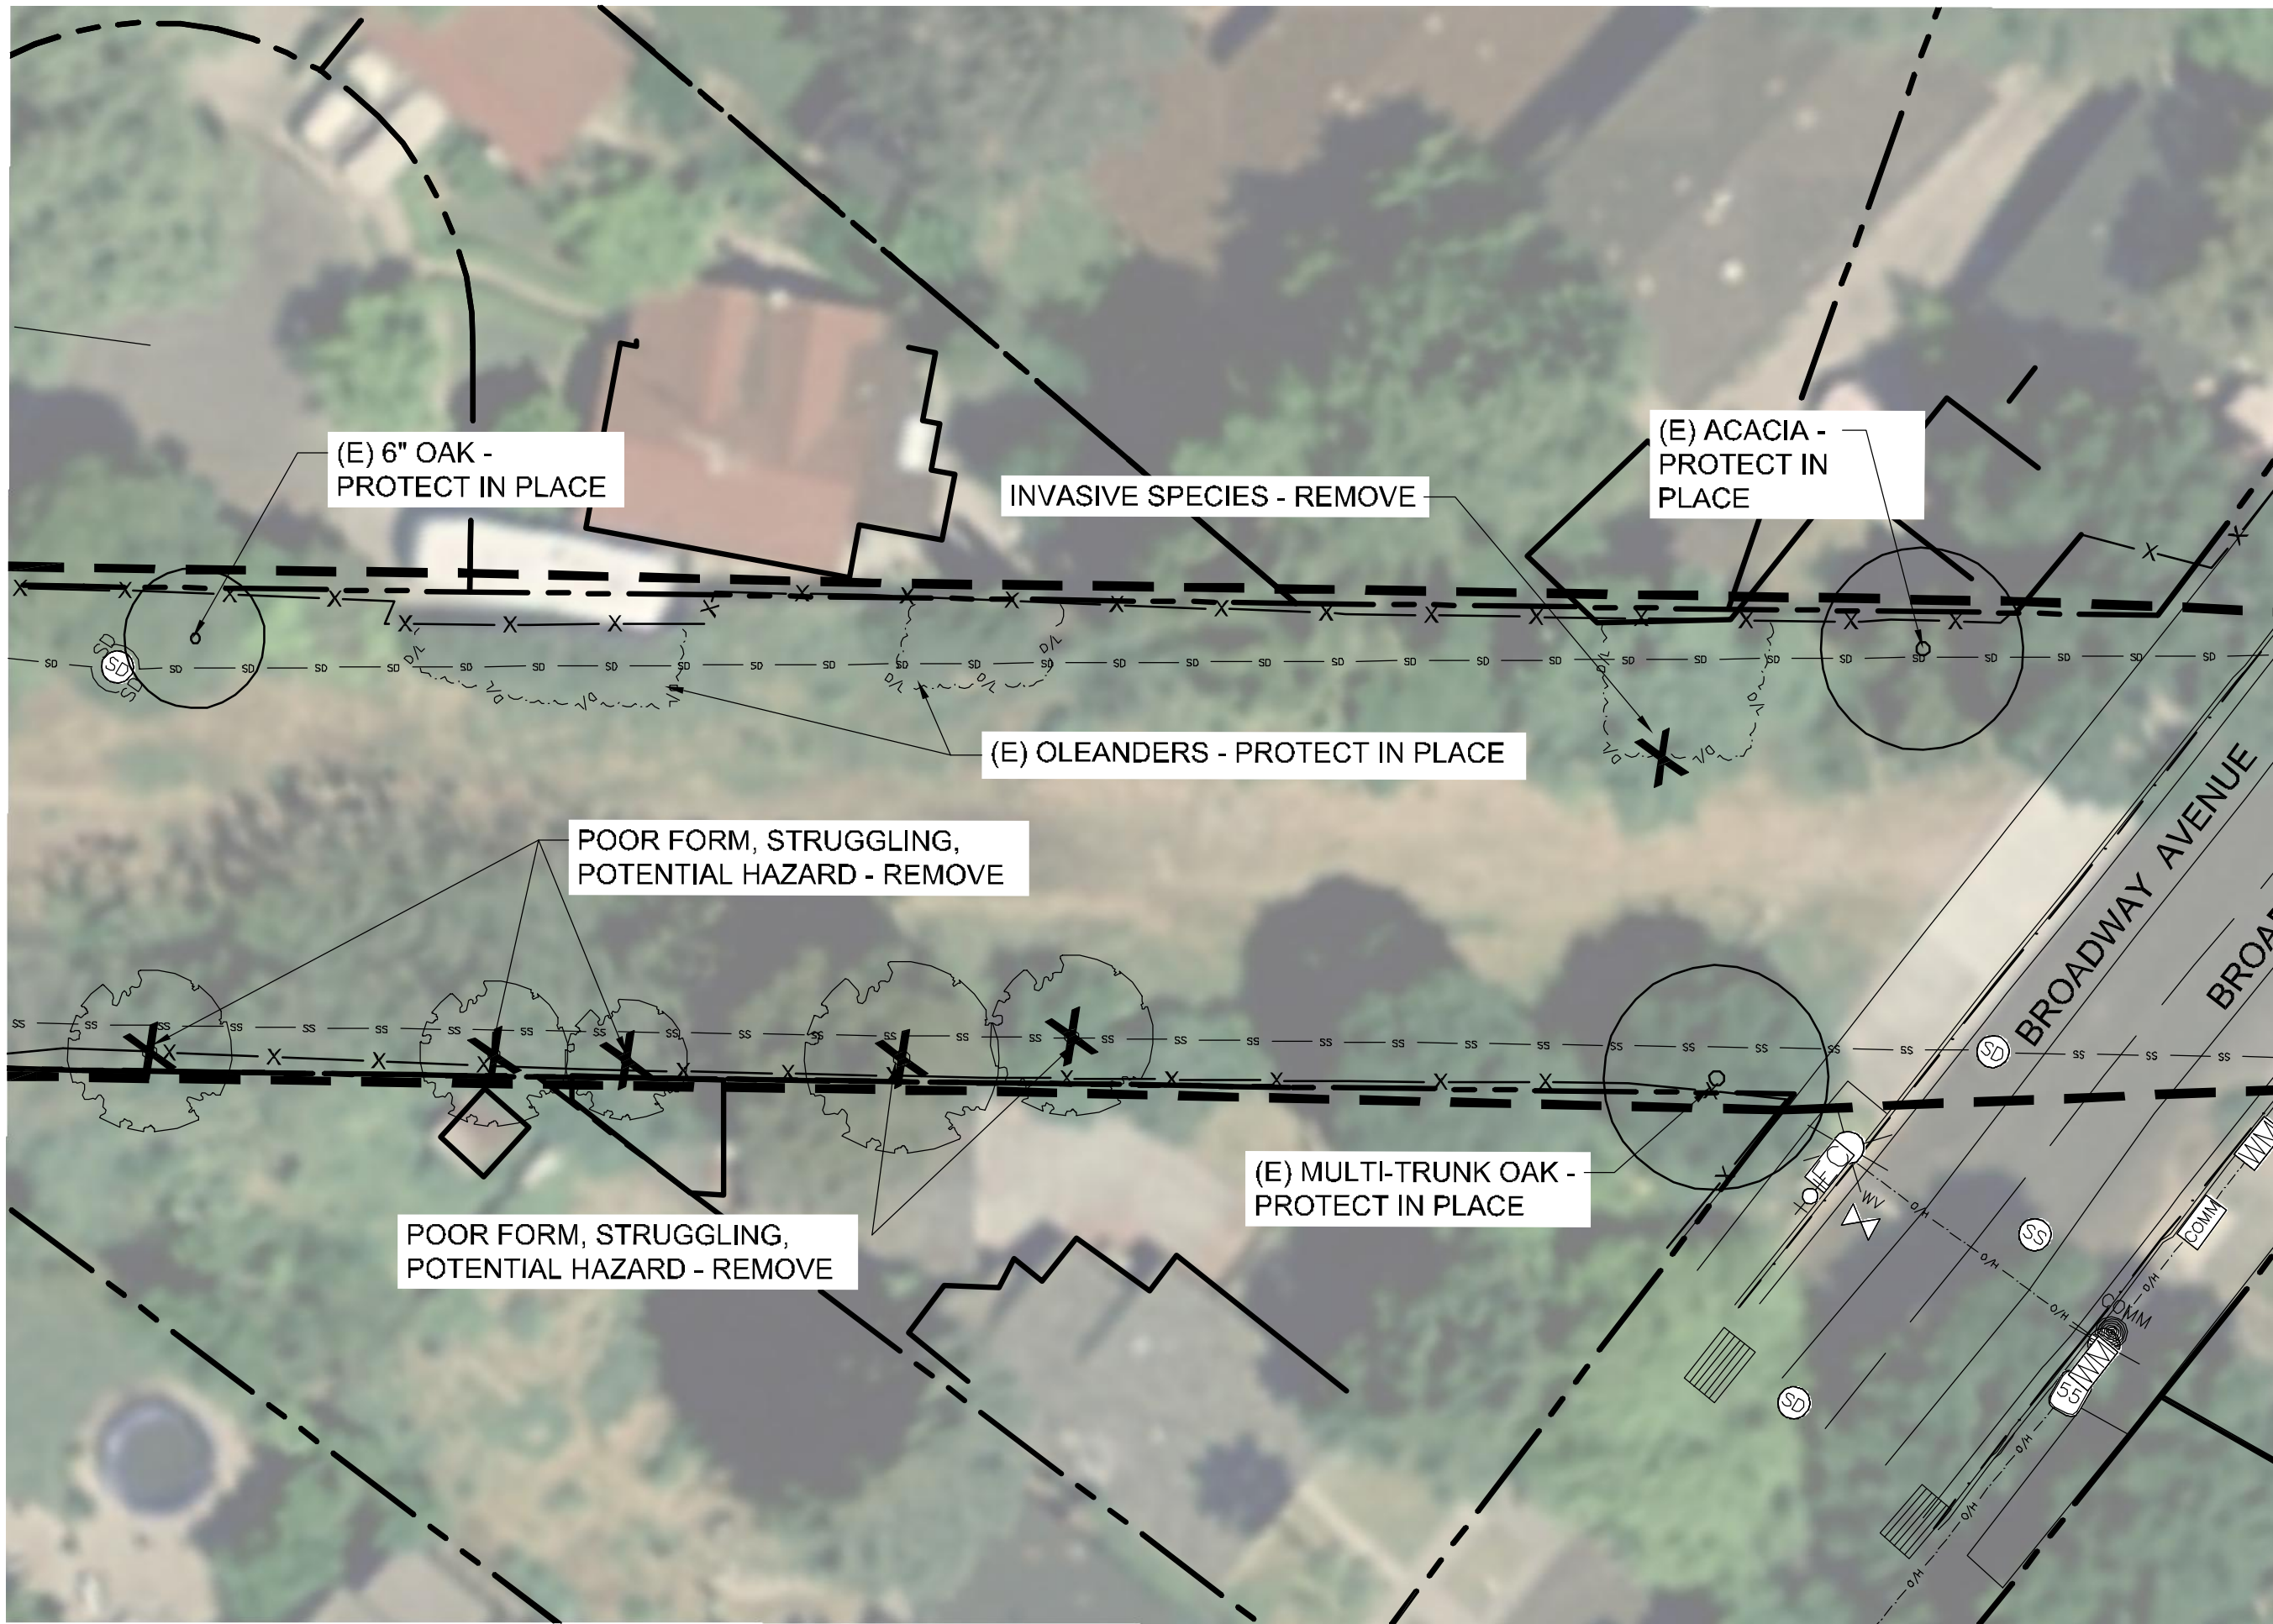

(E) 48" MULTI-TRUNK OAK,
PROTECT IN PLACE

POOR FORM, STRUGGLING,
POTENTIAL HAZARD - REMOVE

(E) 8" OAK - PROTECT IN PLACE

INVASIVE SPECIES -
REMOVE

(E) 6" WALNUT-
PROTECT IN PLACE

POOR FORM, STRUGGLING,
POTENTIAL HAZARD - REMOVE

(E) ACACIA, PROTECT IN PLACE

(E) OAK - PROTECT IN PLACE

(E) OAK WITH DOUBLE-LEADER - PROTECT IN PLACE

POOR FORM / STRUGGLING / POTENTIAL HAZARD - REMOVE

INVASIVE - REMOVE

WILLOW STREET

EC

(E) FENCE TO REMAIN -
PROTECT IN PLACE