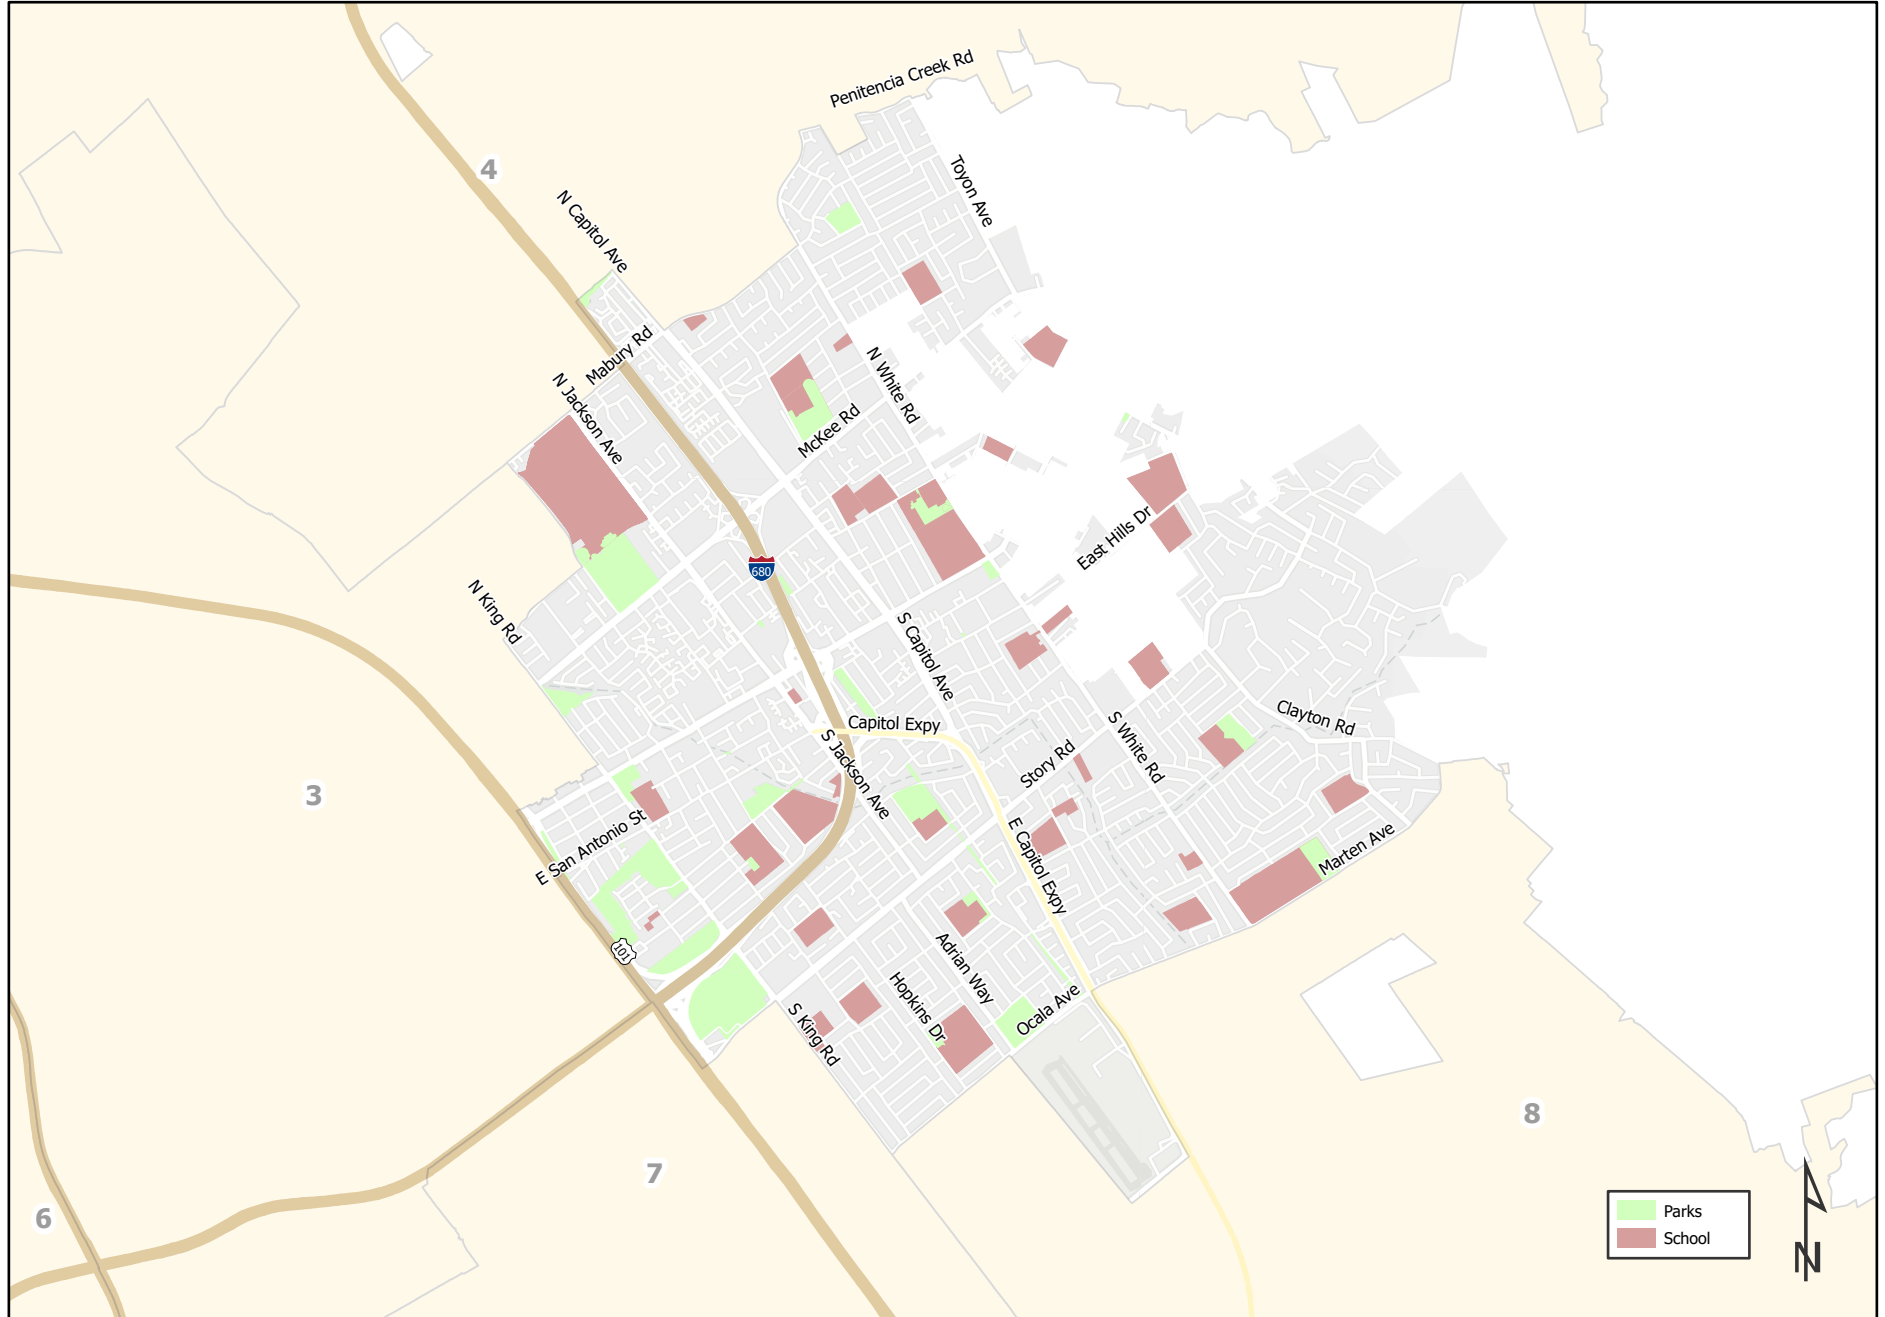

# City of San José Council District 5

Parks  
School

0 1.5 3 Miles