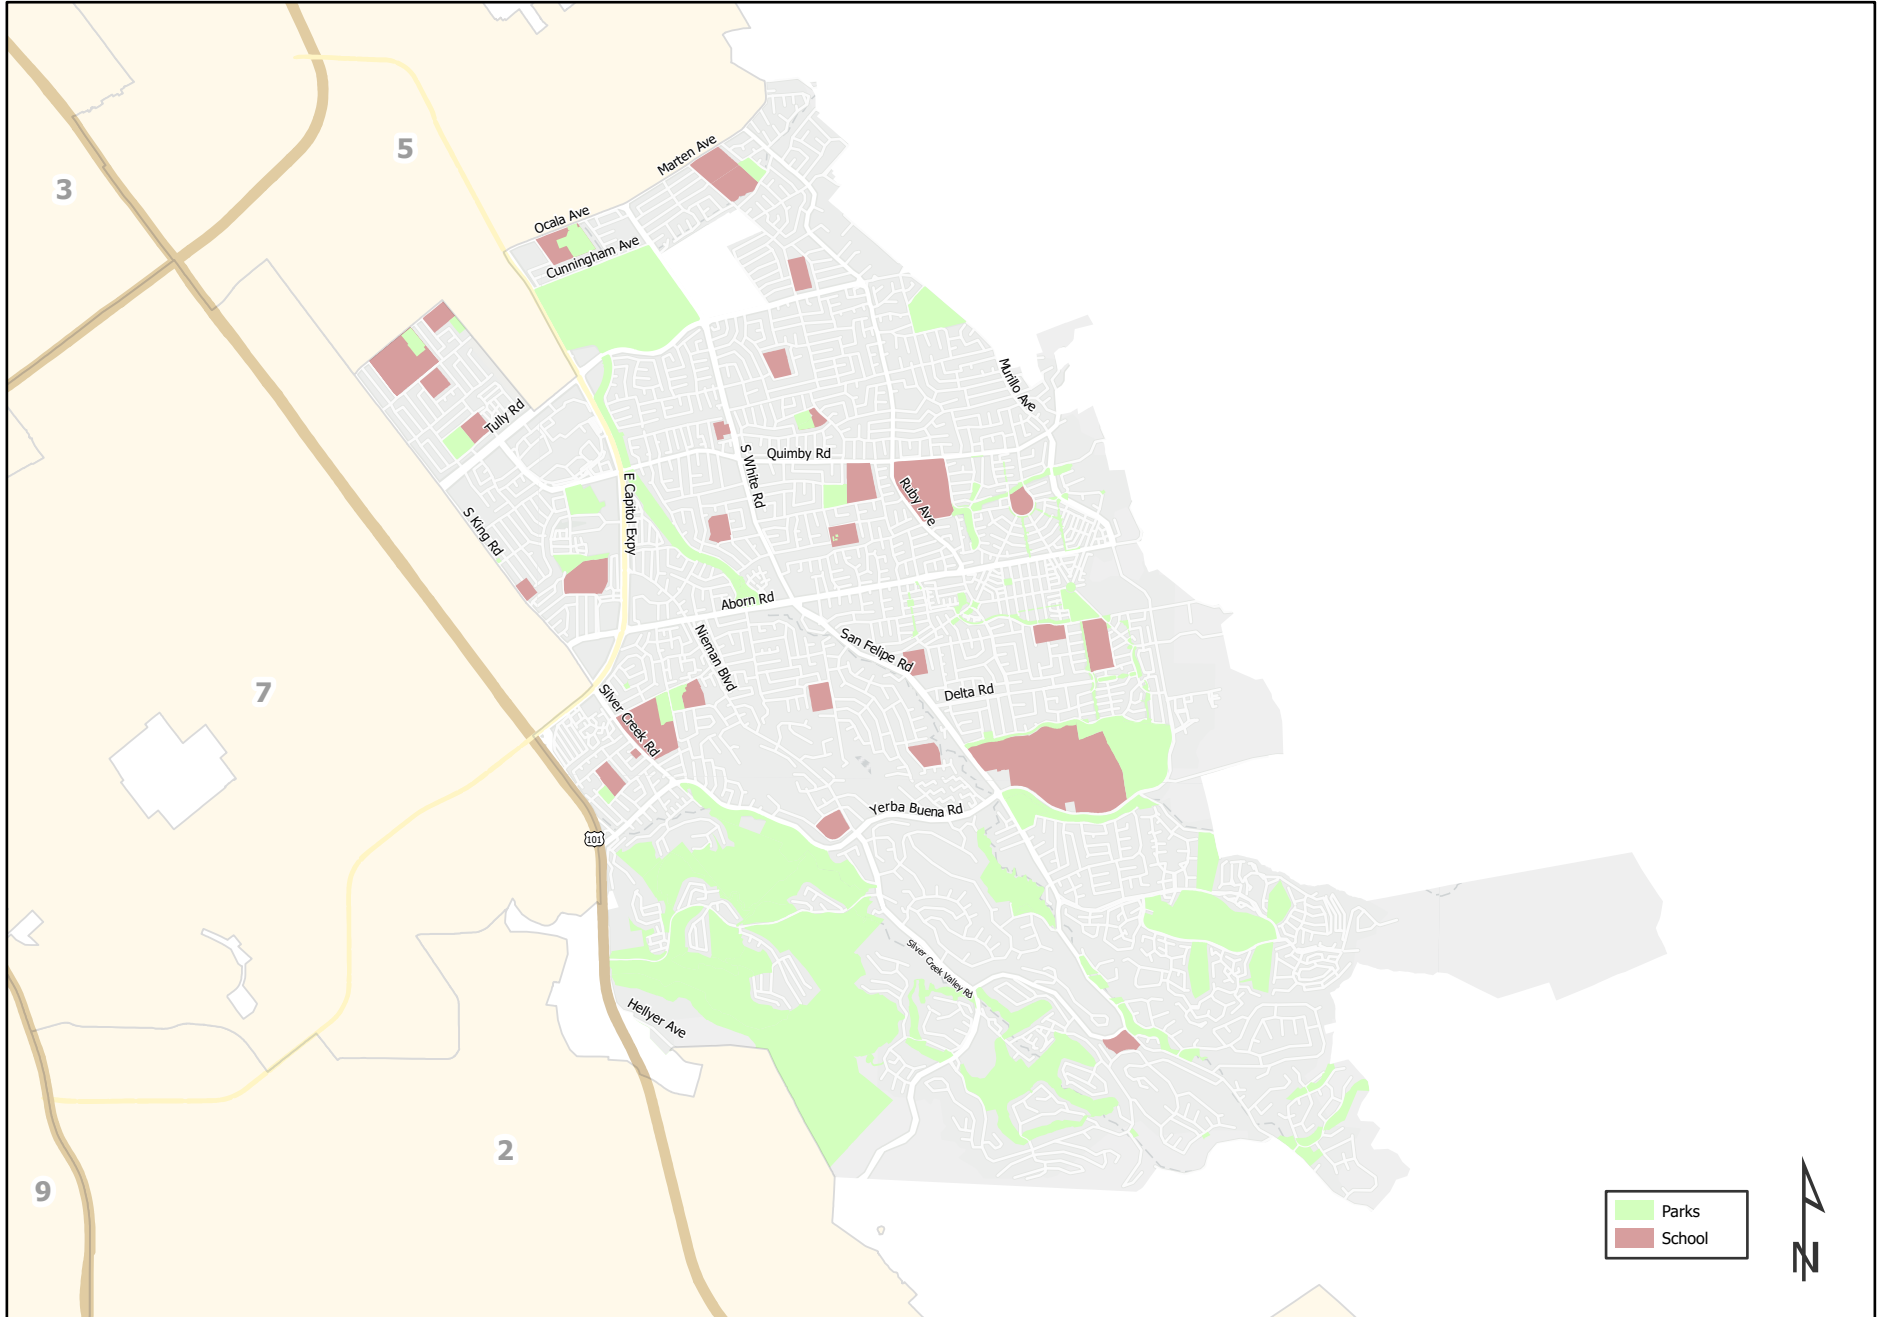

City of San José Council District 8

Parks
School

0 1.5 3 Miles