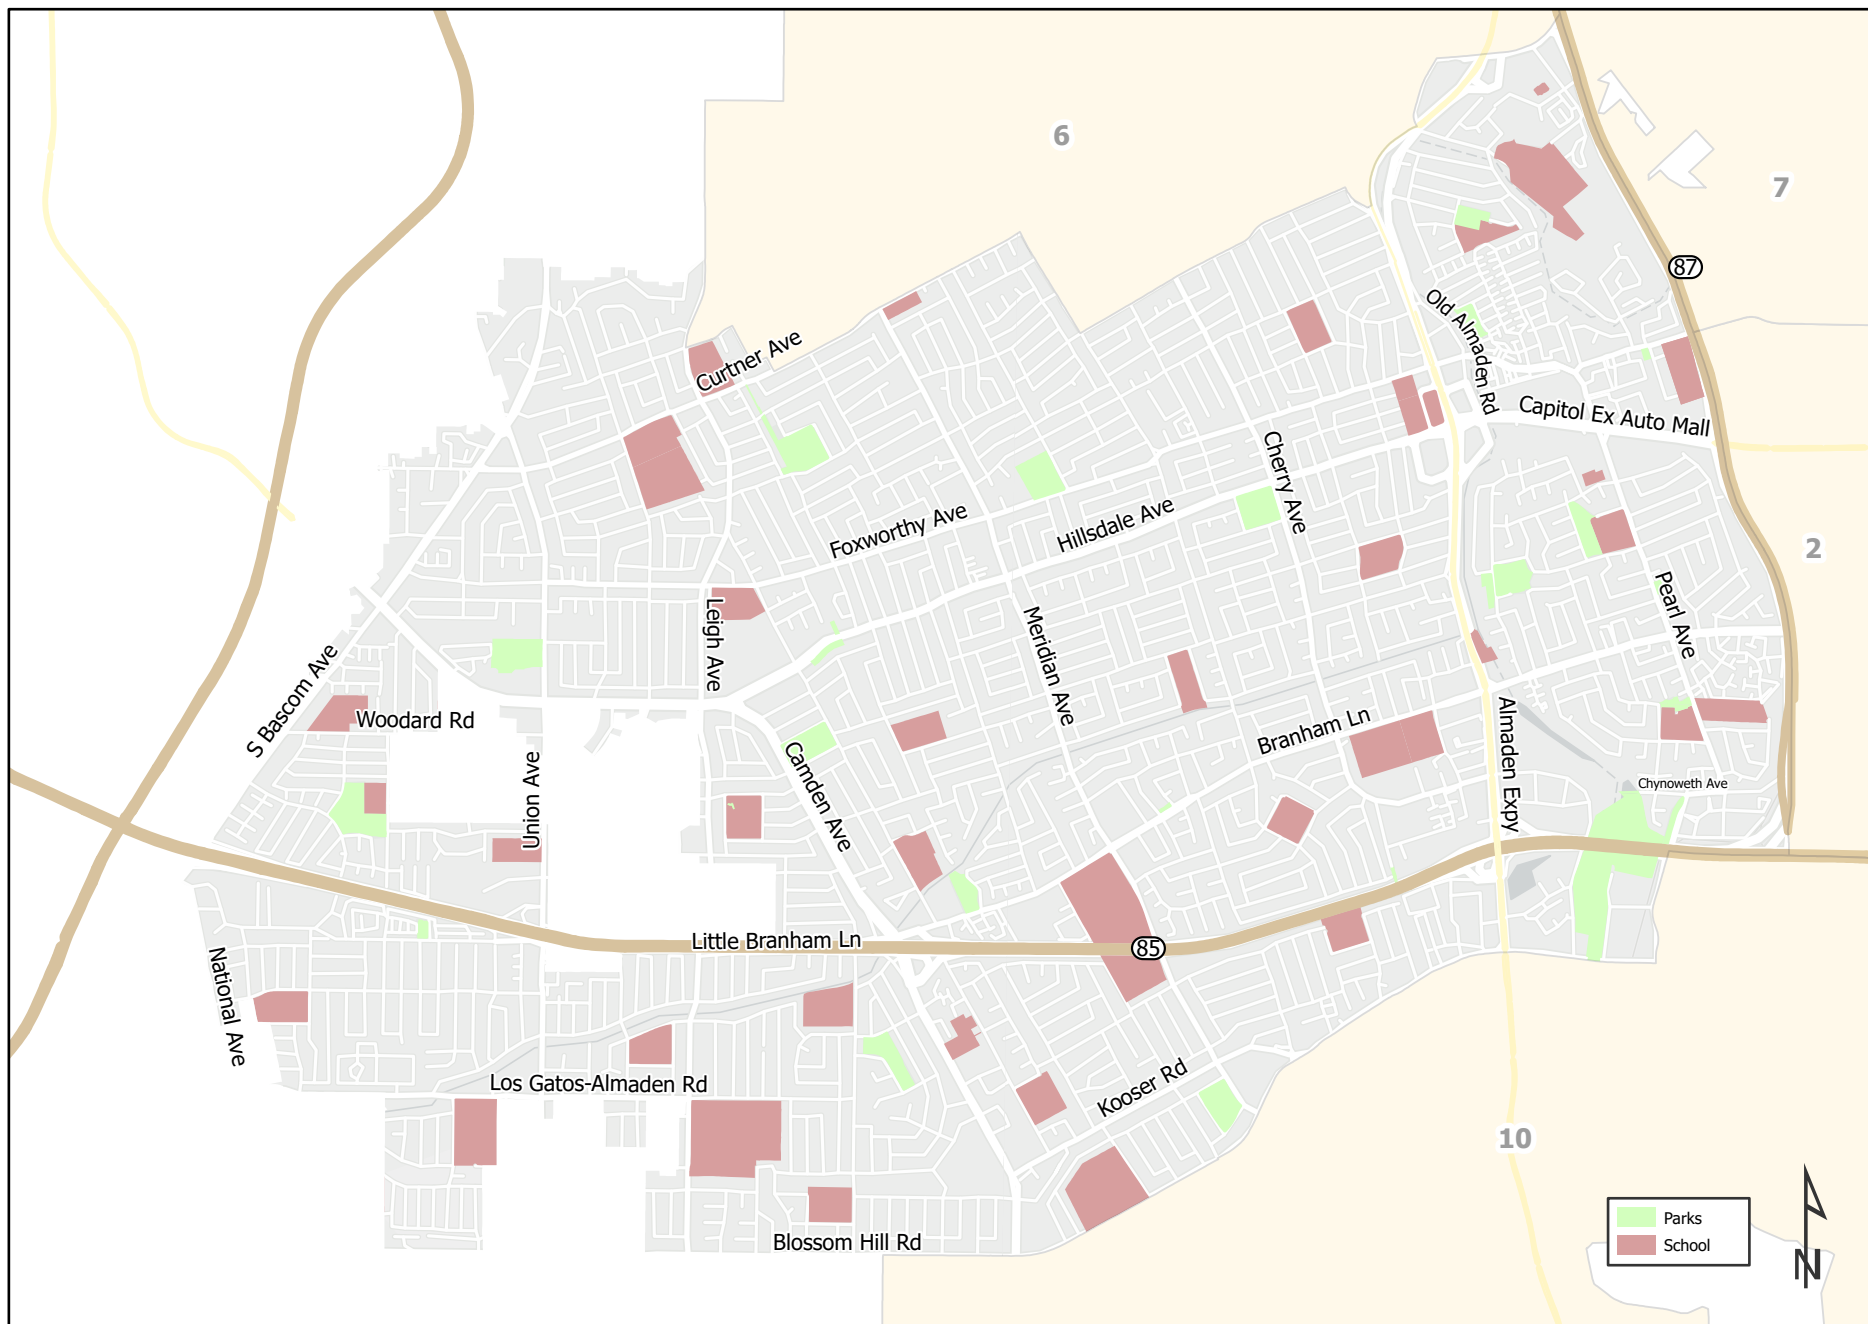

# City of San José Council District 9

Legend:

- Parks
- School