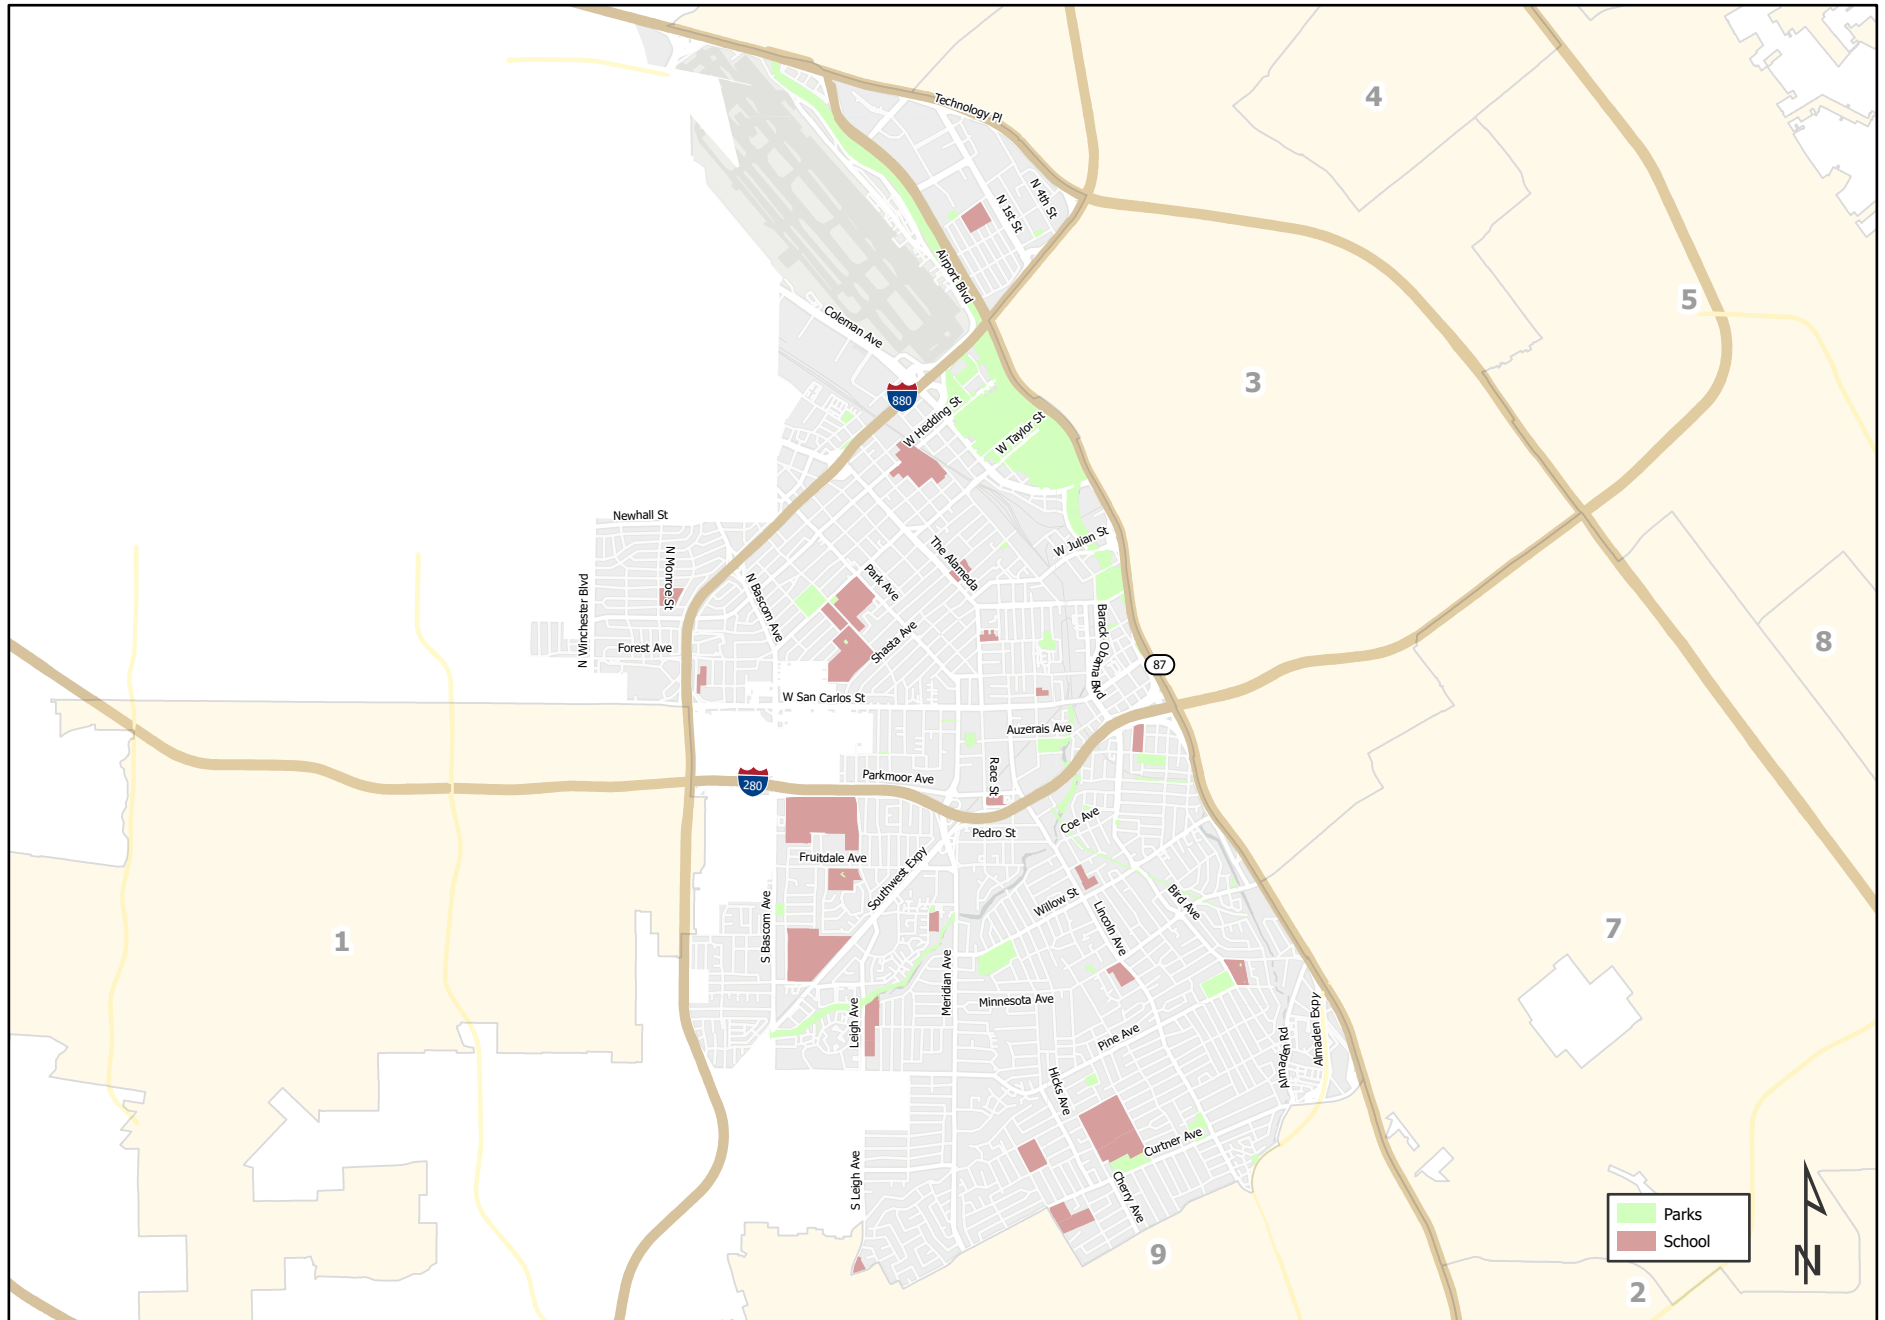

City of San José Council District 6

Parks
School

0 1.5 3 Miles