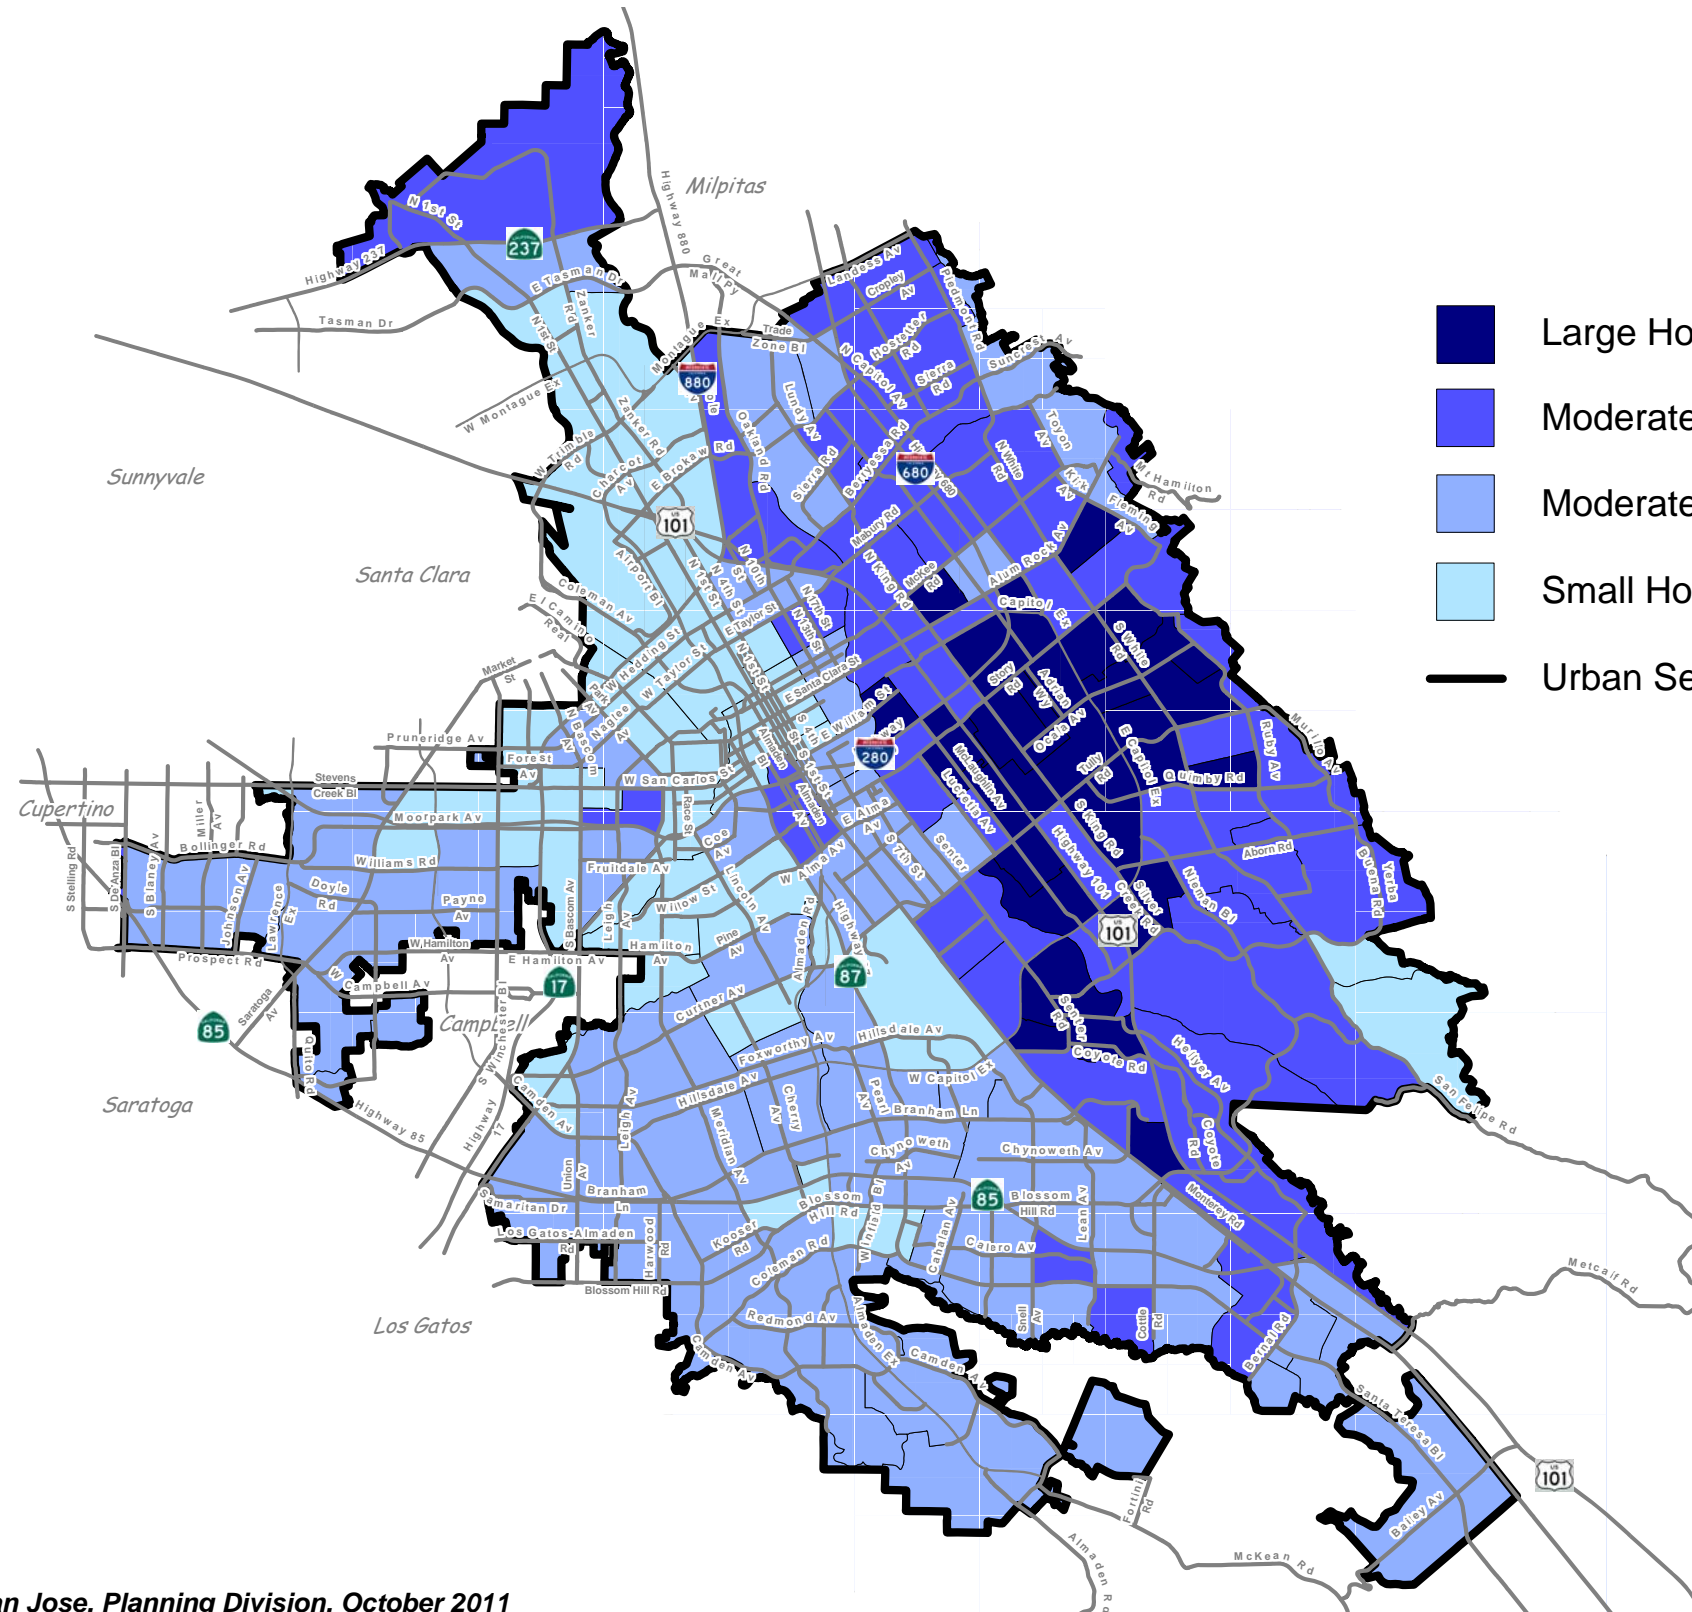

# City of San Jose Average Household Size, by Census Tract\*

## Map Legend

- Large Households (4.0 or more persons/household)
- Moderately Large Households (3.2 to 3.9 persons/household)
- Moderately Small Households (2.5 to 3.1 persons/household)
- Small Households (less than 2.5 persons/household)
- Urban Service Area boundary

*NOTE: Citywide average household size= 3.09 persons/household*

Scale: 1 inch= 2.5 miles

Map Prepared by: City of San Jose, Planning Division, October 2011

\*The geographic boundaries of census tracts shown may include both incorporated and unincorporated areas. However, data include only residents of San Jose.

Source: U.S. Census Bureau, Census 2010