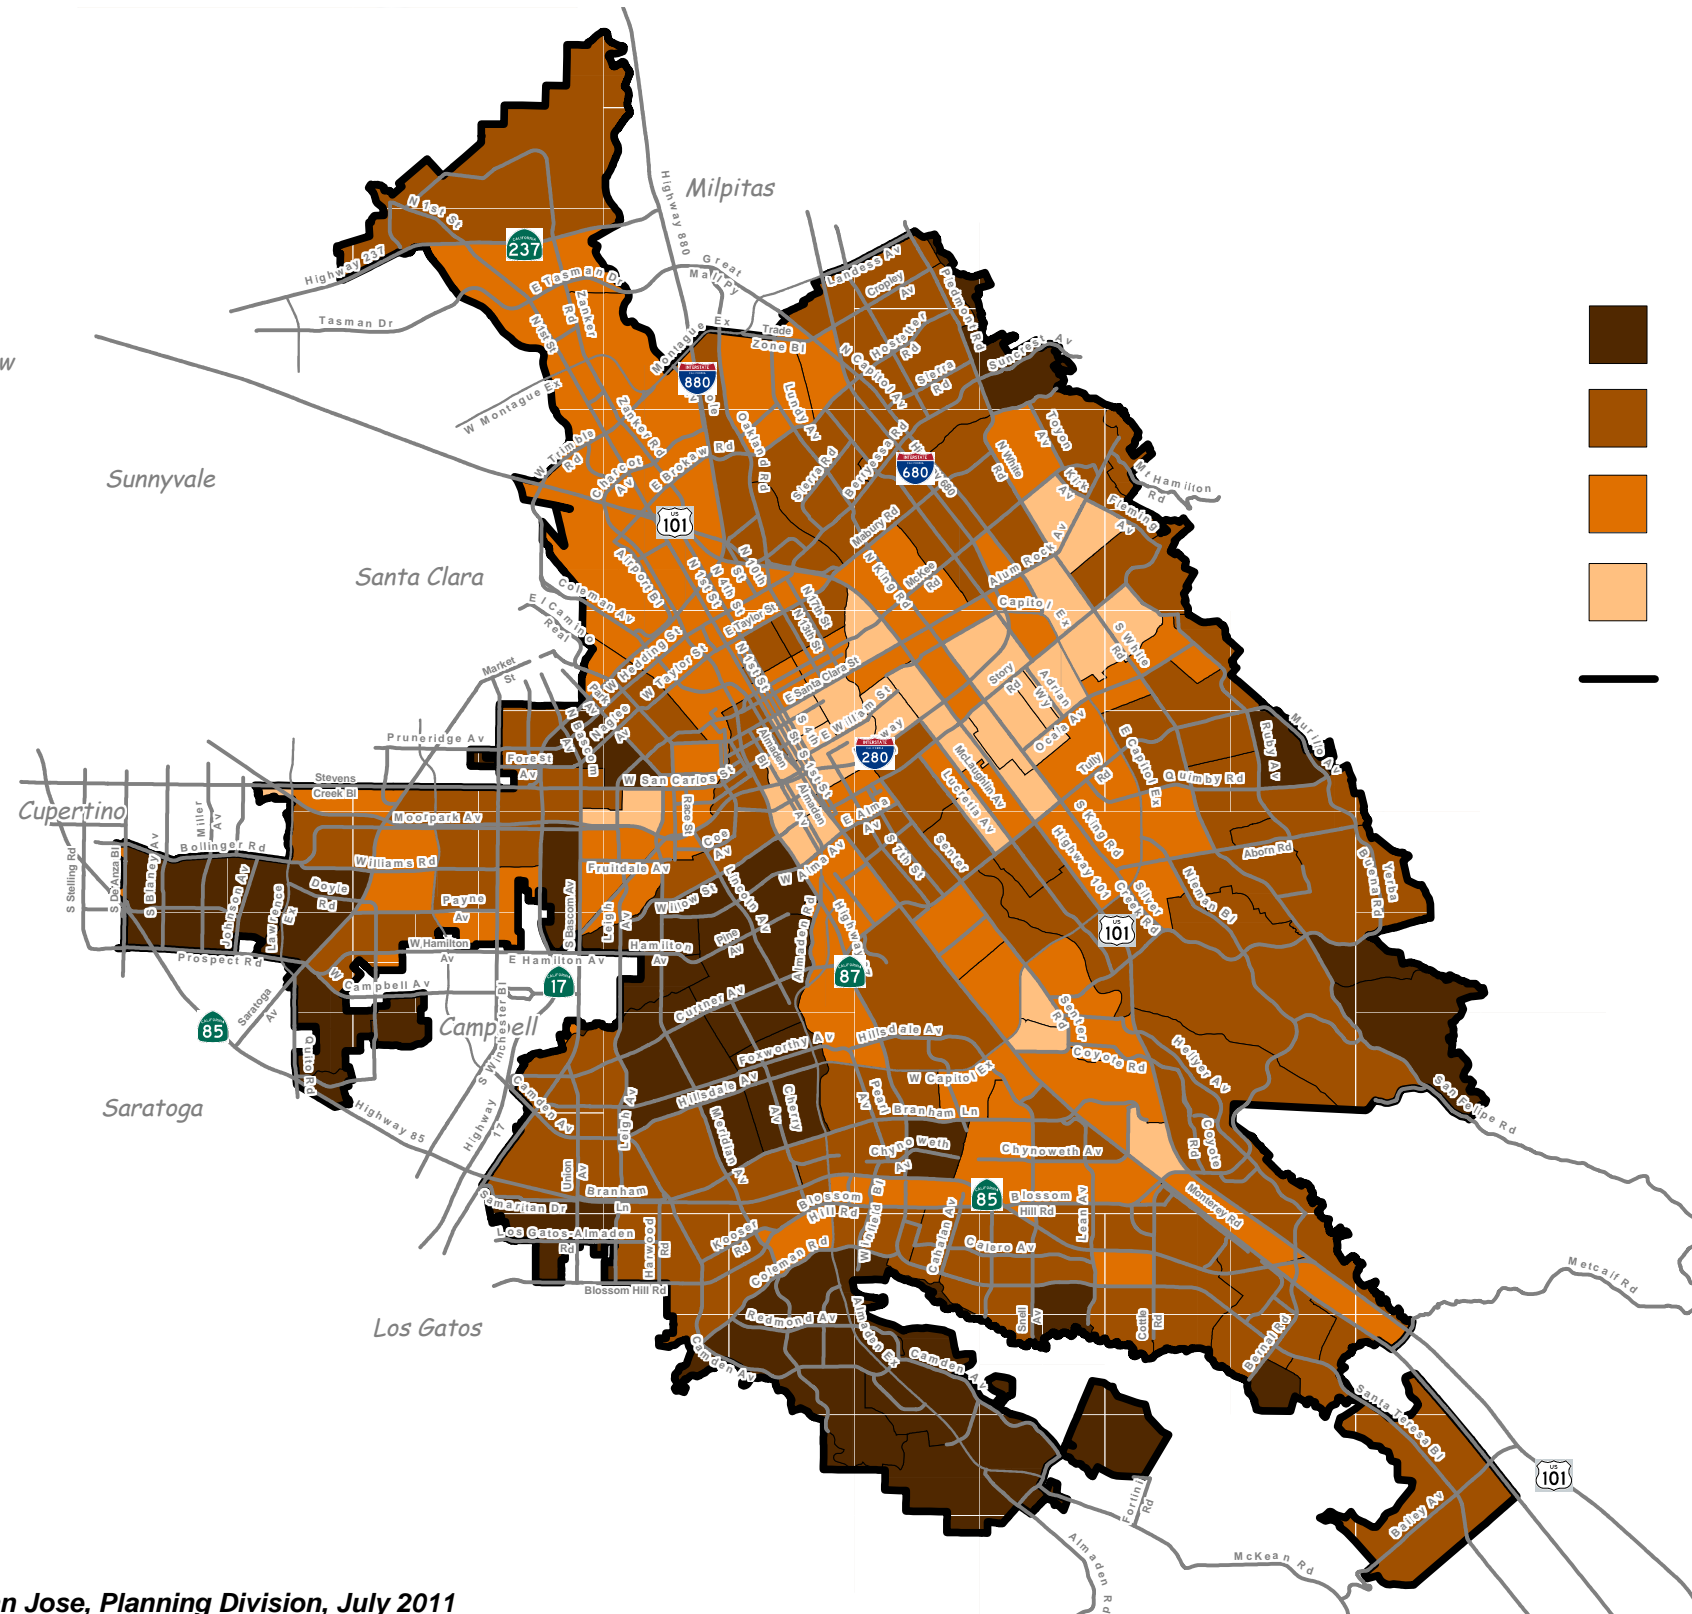

# City of San Jose Median Age, by Census Tract\*

## Map Legend

- Older Age (40.0 years or more)
- Moderately Older Age (35.0 to 39.9 years)
- Moderately Younger Age (30.0 to 34.9 years)
- Younger Age (less than 30.0 years)
- Urban Service Area boundary

NOTE: Citywide median age= 35.2 years

Scale: 1 inch= 2.5 miles

Map Prepared by: City of San Jose, Planning Division, July 2011

\*The geographic boundaries of census tracts shown may include both incorporated and unincorporated areas. However, data include only residents of San Jose.

Source: U.S. Census Bureau, Census 2010