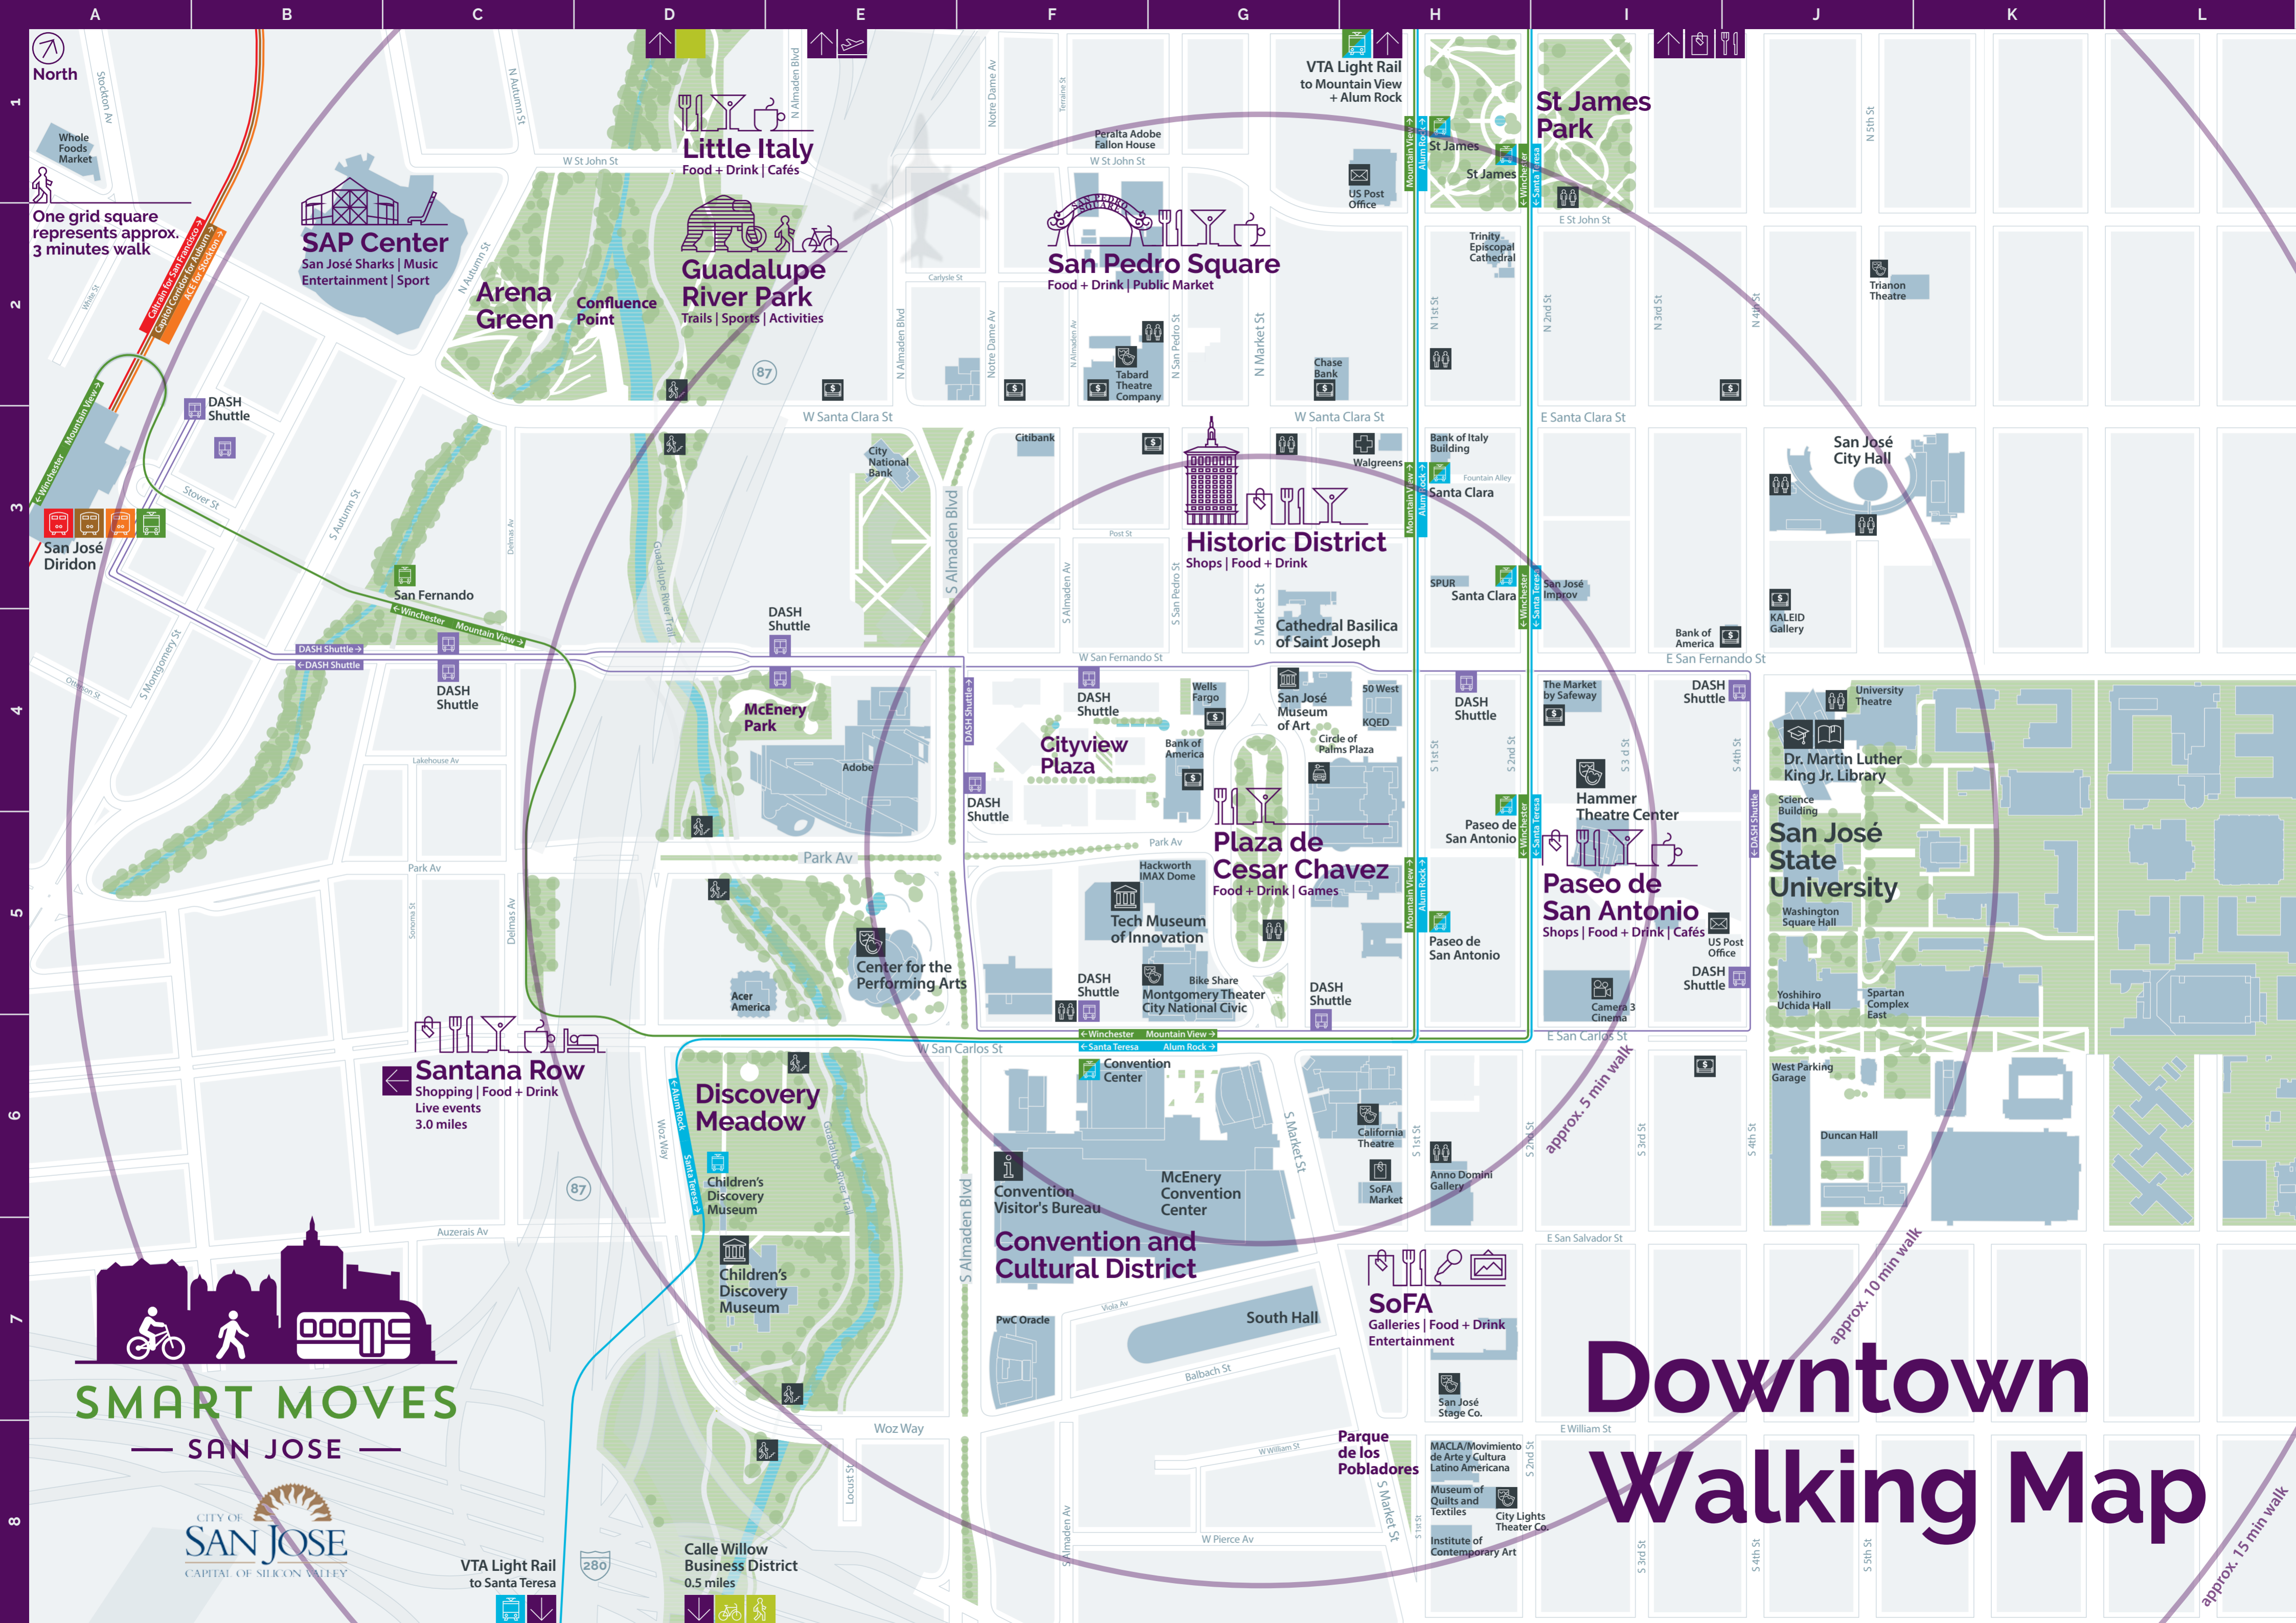

San Pedro Square
Food + Drink | Public Market

St James Park

Historic District
Shops | Food + Drink

San José City Hall

McEnery Park

Cityview Plaza

Plaza de Cesar Chavez
Food + Drink | Games

Paseo de San Antonio
Shops | Food + Drink | Cafés

San José State University

Santana Row
Shopping | Food + Drink
Live events
3.0 miles

Discovery Meadow

Convention and Cultural District

SoFA
Galleries | Food + Drink
Entertainment

Downtown Walking Map

SMART MOVES

SAN JOSE

VTA Light Rail to Santa Teresa

Calle Willow Business District
0.5 miles

approx. 5 min walk

approx. 10 min walk

approx. 15 min walk

By mid-2018, VTA plans to implement service improvements that will increase frequency on many routes. This includes:
 522 - every 15 minutes and limited stops
 22, 23, 66, 68, 72, 73 - every 15 minutes

SMART MOVES

SAN JOSE

Downtown Transit & Biking Map