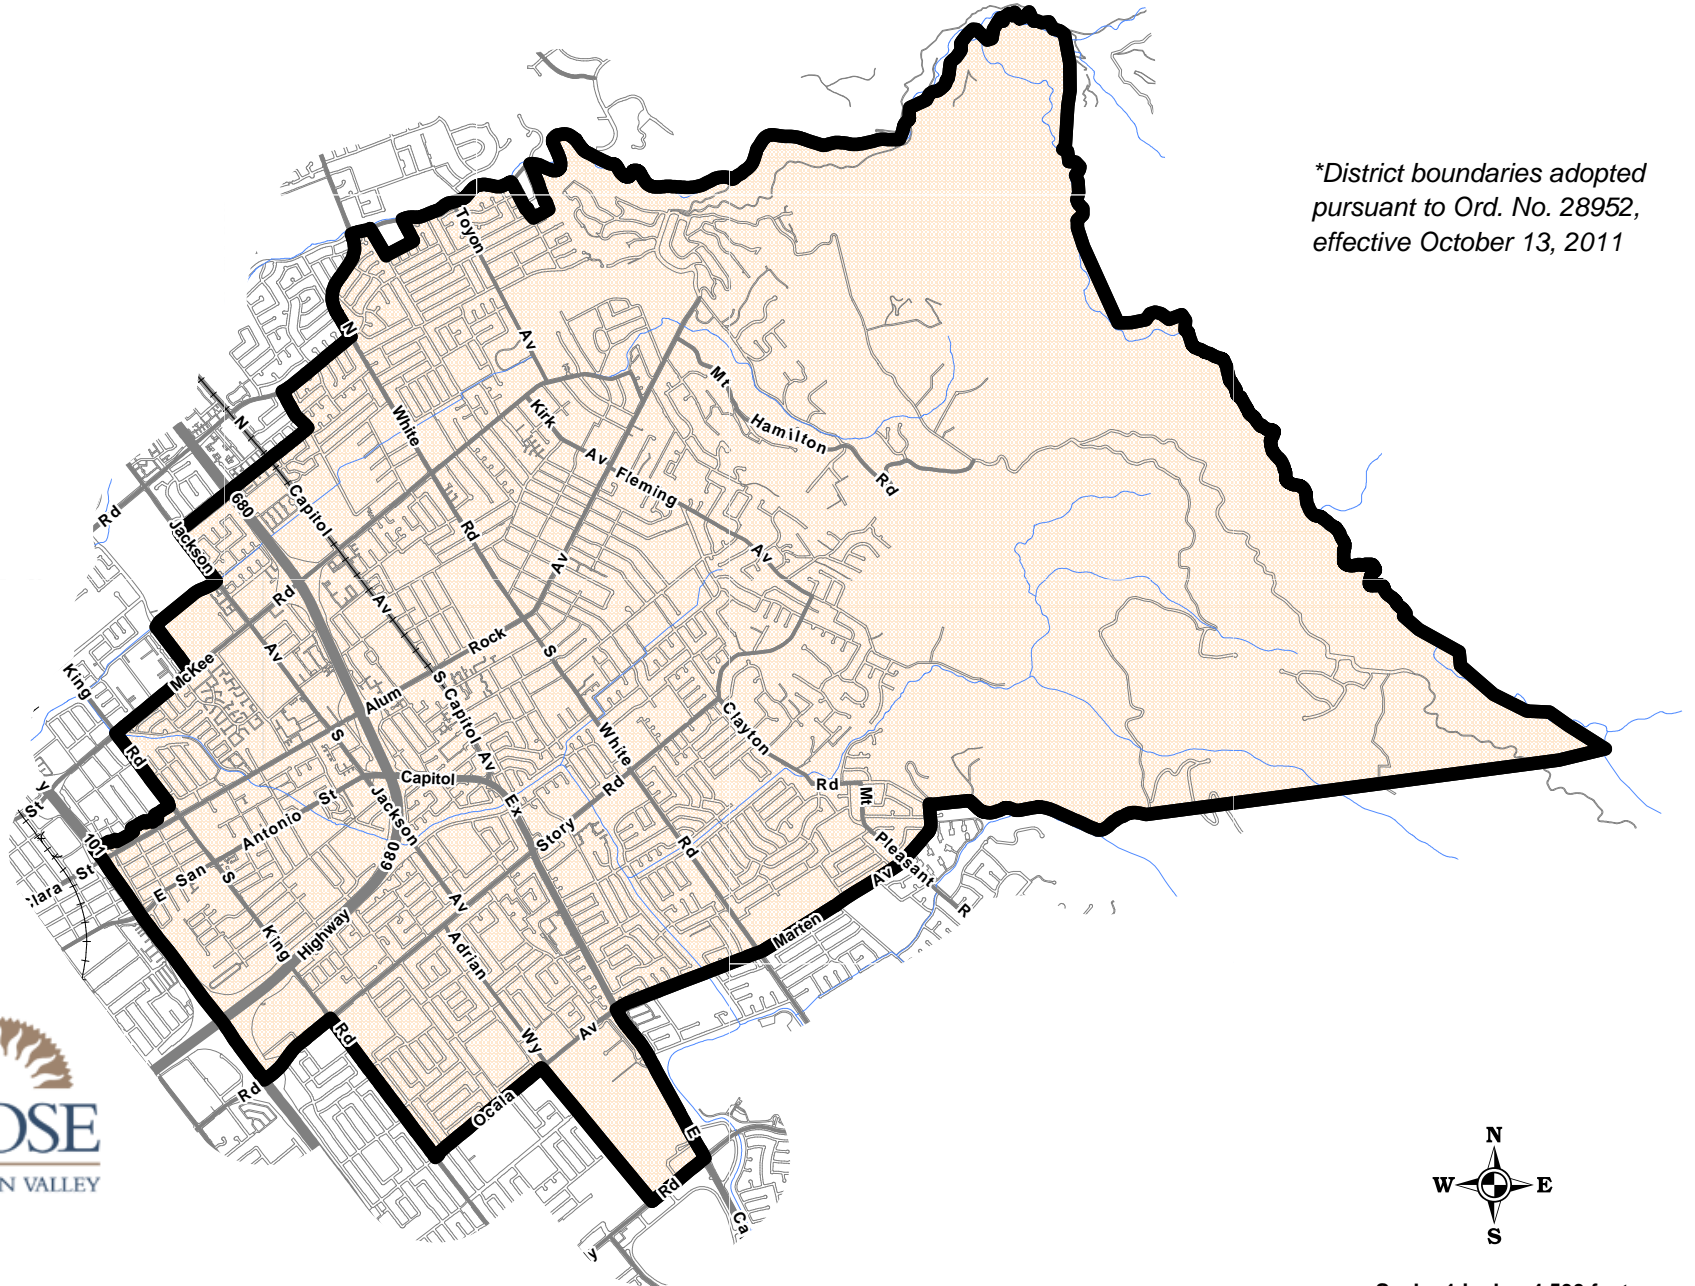

City of San Jose Council District 5*

**District boundaries adopted pursuant to Ord. No. 28952, effective October 13, 2011*