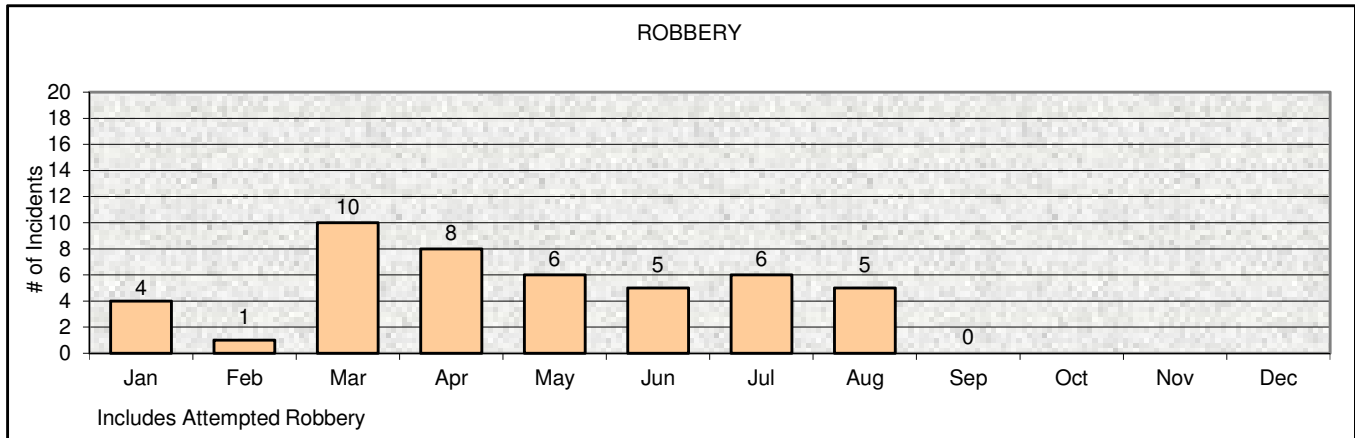

REPORTED VIOLENT GANG RELATED INCIDENTS
2015

As of January 1, 2014 Violent Crime categories were modified to align with the UCR guidelines. Therefore, data should not be compared to previous years.