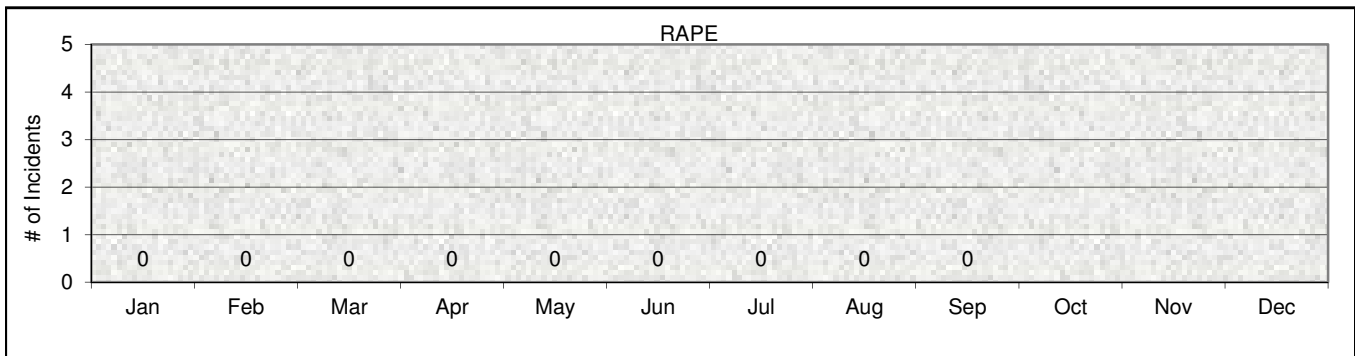

REPORTED VIOLENT GANG RELATED INCIDENTS
2015

As of January 1, 2014 Violent Crime categories were modified to align with the UCR guidelines. Therefore, data should not be compared to previous years.