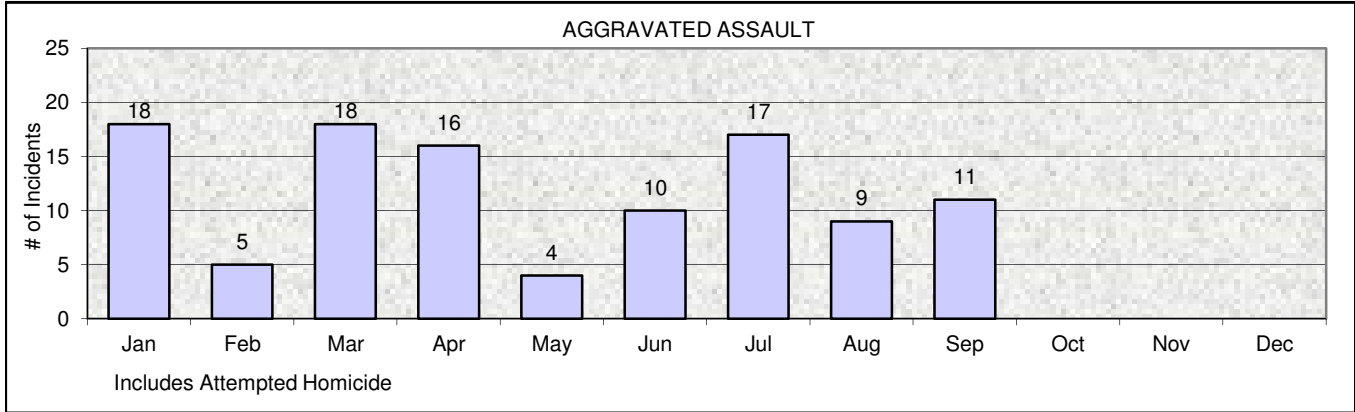

REPORTED VIOLENT GANG RELATED INCIDENTS
2015

As of January 1, 2014 Violent Crime categories were modified to align with the UCR guidelines. Therefore, data should not be compared to previous years.