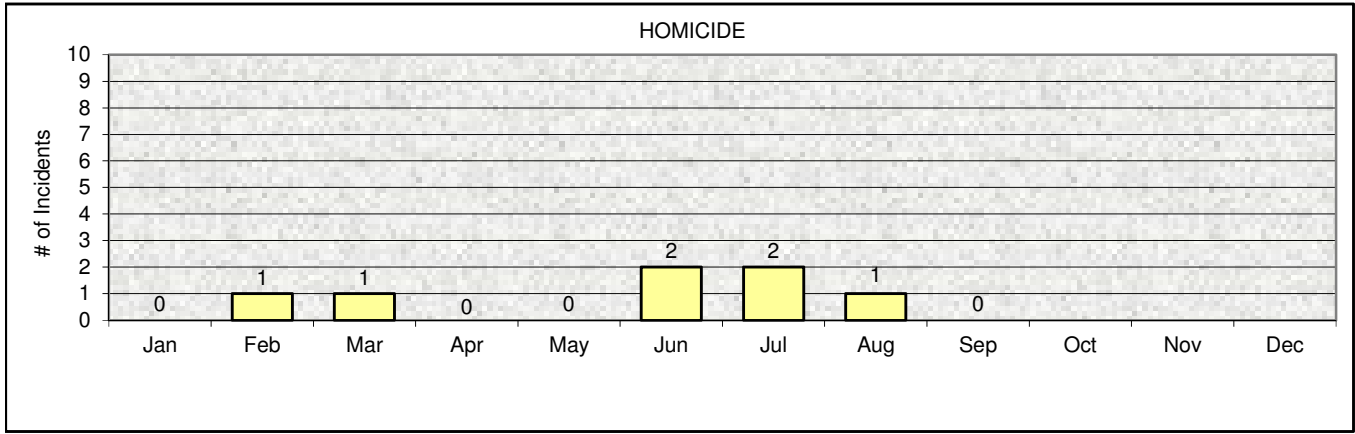

REPORTED VIOLENT GANG RELATED INCIDENTS
2015

As of January 1, 2014 Violent Crime categories were modified to align with the UCR guidelines. Therefore, data should not be compared to previous years.