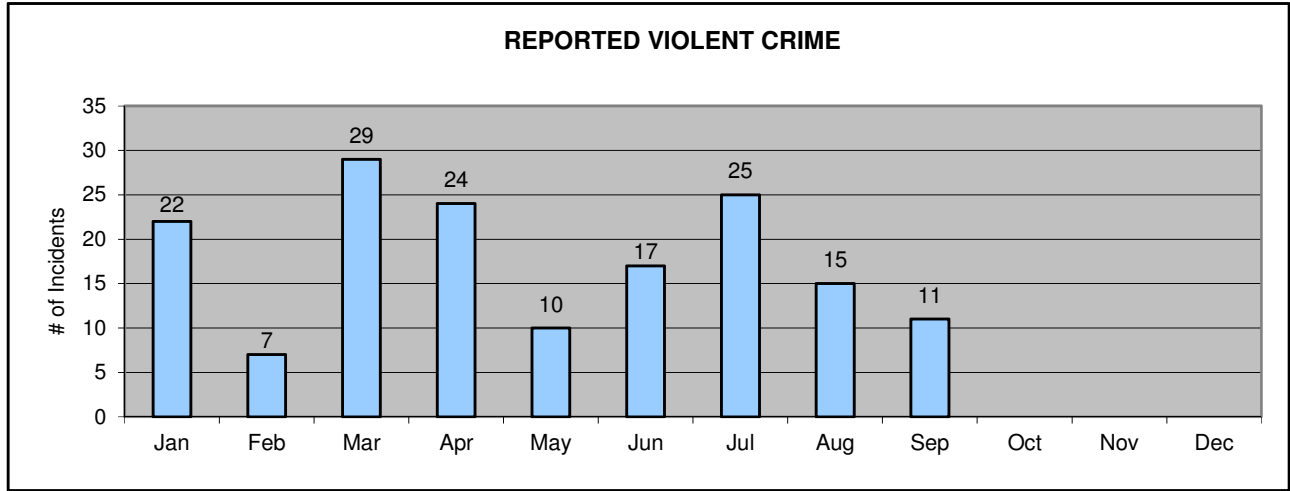

REPORTED VIOLENT AND SIMPLE ASSAULT GANG RELATED INCIDENTS  
2015

Violent Crime defined as Homicide, Rape, Robbery and Aggravated Assault per the Uniform Crime Reporting Program  
As of January 1, 2014 Violent Crime categories were modified to align with the UCR guidelines. Therefore, data should not be compared to previous years

Simple Assault includes threats, attempt or actual use of force resulting in minor or no injury