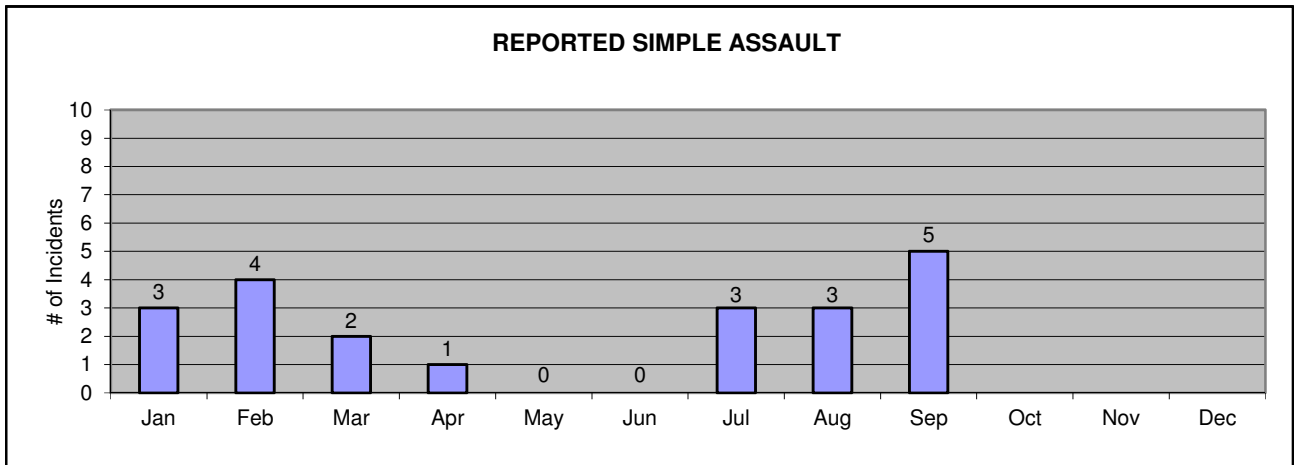

REPORTED VIOLENT AND SIMPLE ASSAULT GANG RELATED INCIDENTS  
2015

Violent Crime defined as Homicide, Rape, Robbery and Aggravated Assault per the Uniform Crime Reporting Program  
As of January 1, 2014 Violent Crime categories were modified to align with the UCR guidelines. Therefore, data should not be compared to previous years

Simple Assault includes threats, attempt or actual use of force resulting in minor or no injury