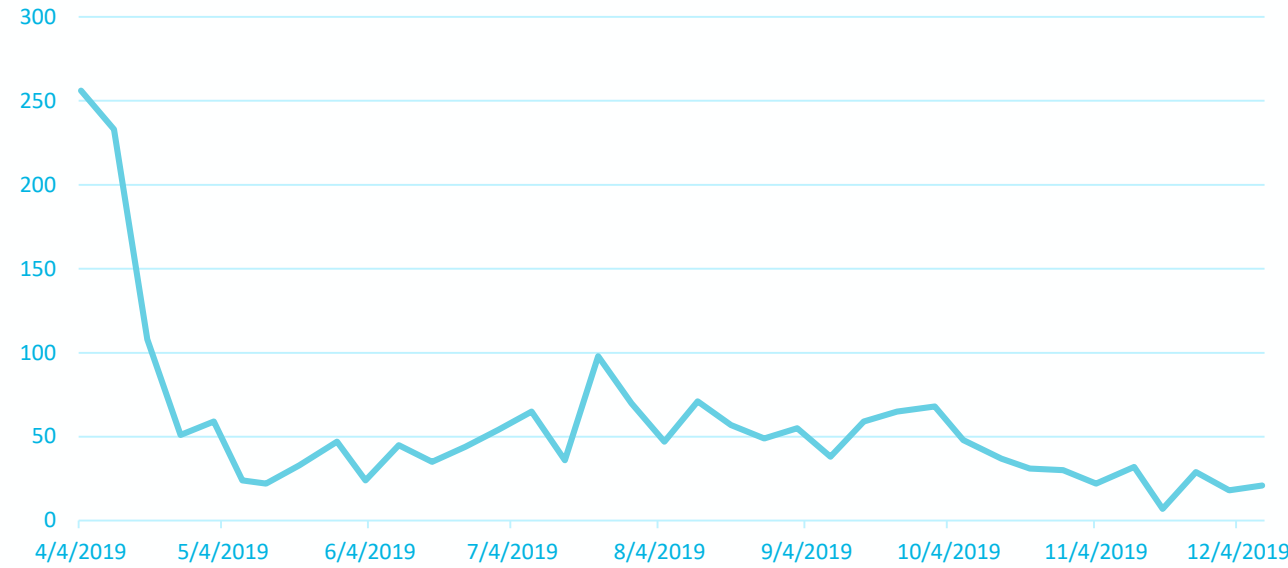

ENROLLMENT

As of:			
12/9/2019			
<u>Opt-out</u>		% of TOTAL	Since last week
# of accounts :	5,370	1.61%	21
<u>Opt-up</u>			
# of accounts :	1,211	0.37%	7

<u>Rate</u>	<u># of Opt-outs</u>
RES	21
Small COM	-
Large COM	-

SJCE Opt Outs Per Week