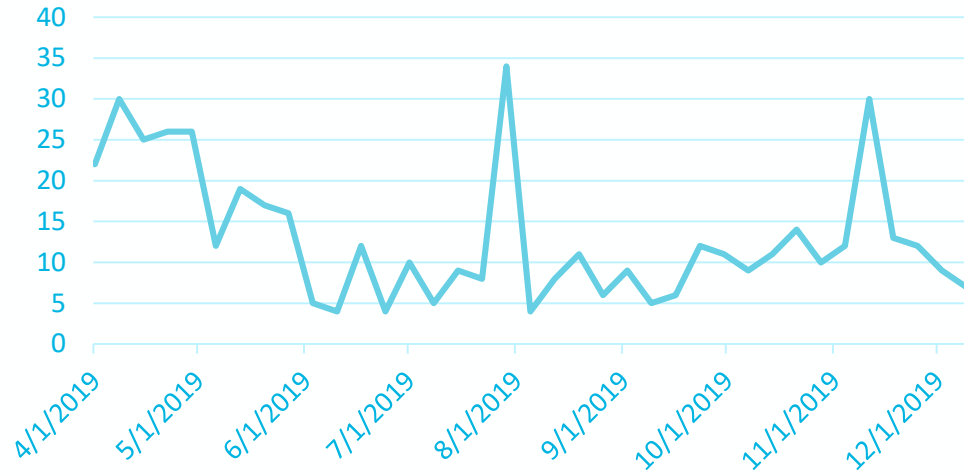

# ENROLLMENT

As of:			
12/9/2019			
<u>Opt-out</u>		% of TOTAL	Since last week
# of accounts :	5,370	1.61%	21
<u>Opt-up</u>			
# of accounts :	1,211	0.37%	7

<u>Rate</u>	<u># of Opt-outs</u>
RES	21
Small COM	-
Large COM	-

SJCE Opt Outs Per Week

TotalGreen Enrollment per week

SJCE Opt Outs Per Week

SJCE Total Opt Outs

SJCE Opt Ups per Week

SJCE Total Opt Ups

# THIS MONTH'S OUTREACH EVENTS

---

- Dec. 2 – **Presentation to Welch Park Neighborhood Association** / *Spanish speakers, D5*
- Dec. 3 – **Bilingual Storytime** at Joyce Ellington library / *Spanish speakers, D3*
- Dec. 3 – **Presentation at Manufacturing Sustainably: A Guide for Manufacturers** / *Manufacturers*
- Dec. 5 – **Tabling at Climate Smart Youth Leaders Student Showcase & Celebration** at East Side Union HS District / *D4, D5, D7*
- Dec. 10 – **Presentation at Adult ESL Class** at Latinoamericana Library / *Spanish speakers, D3*
- Dec. 11 – **Tabling at Día de la Virgen** at Guadalupe Church / *Spanish speakers, D3*
- Dec. 14 – **Panel discussion with Silicon Valley Democratic Socialists of America**
- Dec. 15 – **Presentation at Guadalupe Church** / *Spanish speakers, D3*