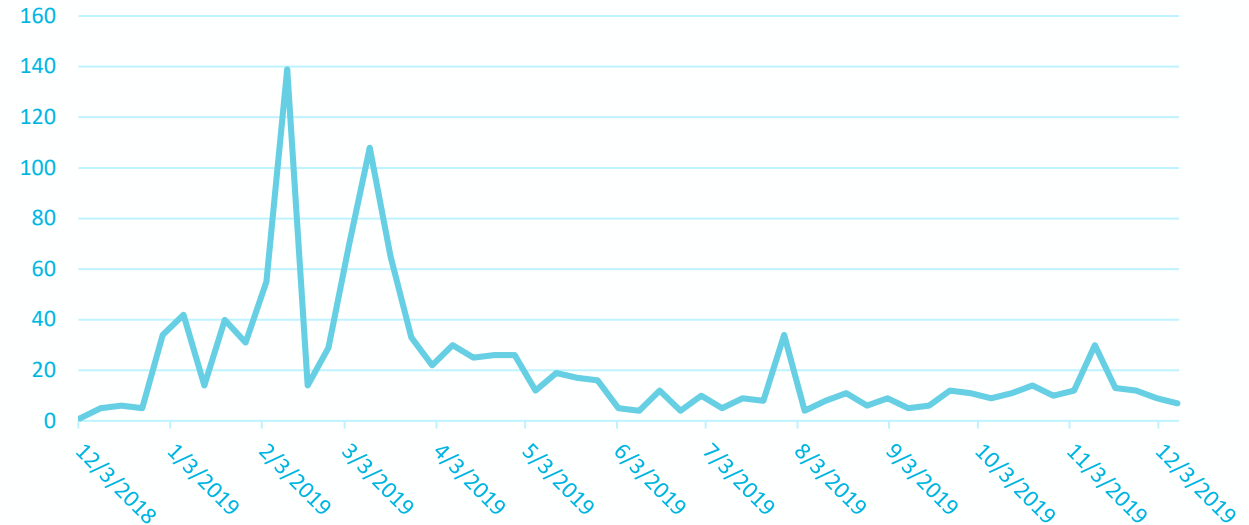

# ENROLLMENT

As of:			
12/9/2019			
<u>Opt-out</u>		% of TOTAL	Since last week
# of accounts :	5,370	1.61%	21
<u>Opt-up</u>			
# of accounts :	1,211	0.37%	7

<u>Rate</u>	<u># of Opt-outs</u>
RES	21
Small COM	-
Large COM	-

SJCE Opt Outs Per Week

TotalGreen Enrollment per week

SJCE Opt Outs Per Week

SJCE Total Opt Outs

SJCE Opt Ups per Week

SJCE Total Opt Ups