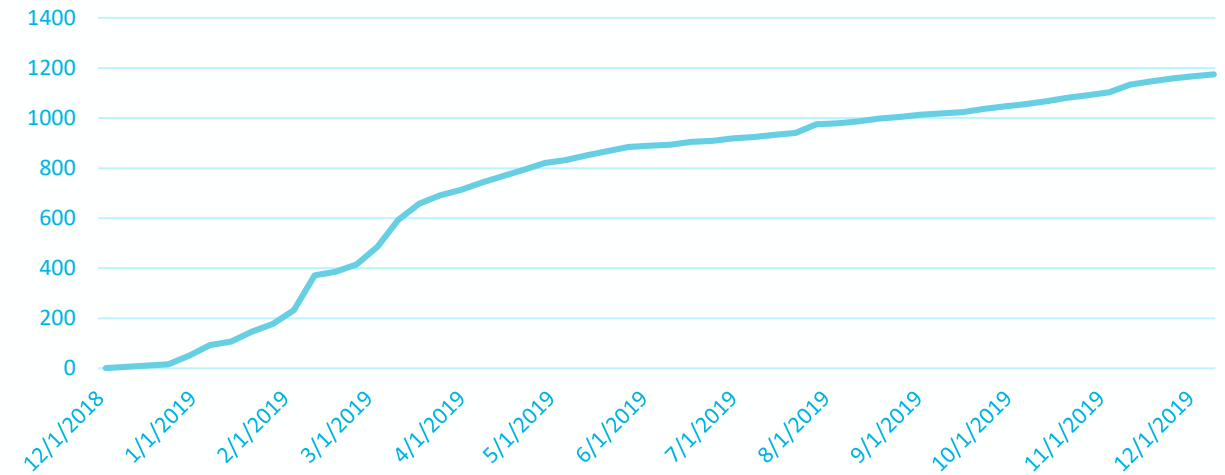

# ENROLLMENT

As of:			
12/9/2019			
<u>Opt-out</u>		% of TOTAL	Since last week
# of accounts :	5,370	1.61%	21
<u>Opt-up</u>			
# of accounts :	1,211	0.37%	7

<u>Rate</u>	<u># of Opt-outs</u>
RES	21
Small COM	-
Large COM	-

SJCE Opt Outs Per Week

TotalGreen Enrollment per week

SJCE Opt Outs Per Week

SJCE Total Opt Outs

SJCE Opt Ups per Week

SJCE Total Opt Ups

# THIS MONTH'S OUTREACH EVENTS

---

- Dec. 2 – **Presentation to Welch Park Neighborhood Association** / *Spanish speakers, D5*
- Dec. 3 – **Bilingual Storytime** at Joyce Ellington library / *Spanish speakers, D3*
- Dec. 3 – **Presentation at Manufacturing Sustainably: A Guide for Manufacturers** / *Manufacturers*
- Dec. 5 – **Tabling at Climate Smart Youth Leaders Student Showcase & Celebration** at East Side Union HS District / *D4, D5, D7*
- Dec. 10 – **Presentation at Adult ESL Class** at Latinoamericana Library / *Spanish speakers, D3*
- Dec. 11 – **Tabling at Día de la Virgen** at Guadalupe Church / *Spanish speakers, D3*
- Dec. 14 – **Panel discussion with Silicon Valley Democratic Socialists of America**
- Dec. 15 – **Presentation at Guadalupe Church** / *Spanish speakers, D3*