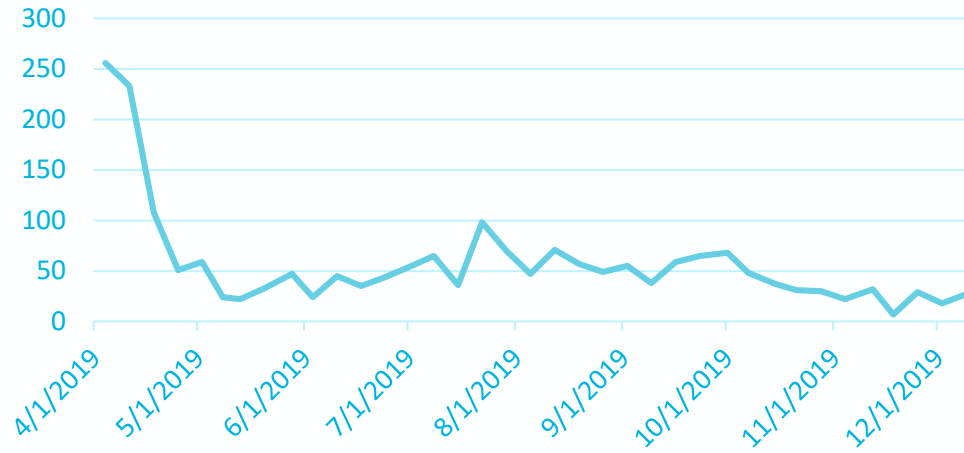

SJCE Opt Outs Per Week