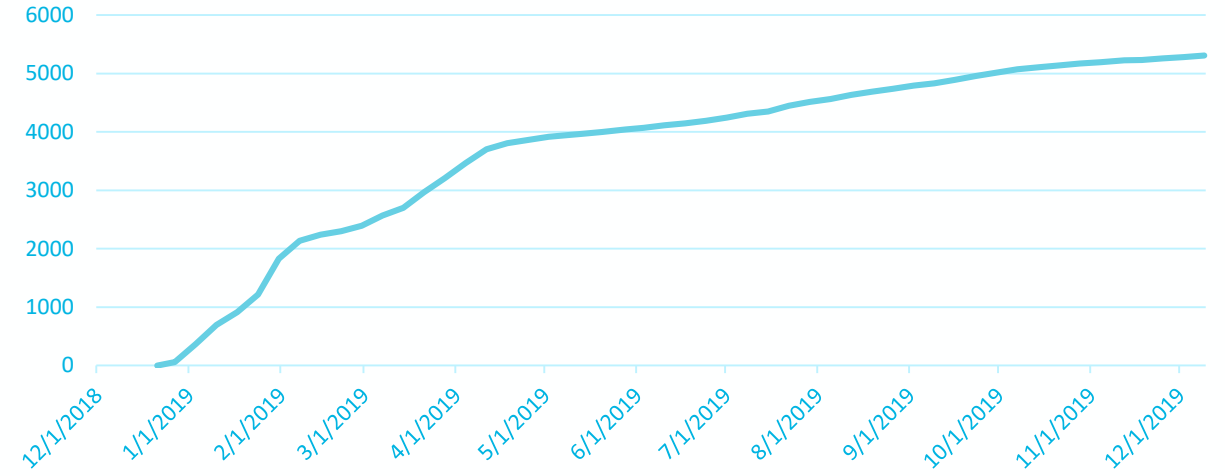

# ENROLLMENT

As of:			
12/9/2019			
<u>Opt-out</u>		% of TOTAL	Since last week
# of accounts :	5,370	1.61%	21
<u>Opt-up</u>			
# of accounts :	1,211	0.37%	7

<u>Rate</u>	<u># of Opt-outs</u>
RES	21
Small COM	-
Large COM	-

SJCE Opt Outs Per Week

TotalGreen Enrollment per week

SJCE Opt Outs Per Week

SJCE Total Opt Outs

SJCE Opt Ups per Week

SJCE Total Opt Ups

# THIS MONTH'S OUTREACH EVENTS

---

- Dec. 2 – **Presentation to Welch Park Neighborhood Association** / *Spanish speakers, D5*
- Dec. 3 – **Bilingual Storytime** at Joyce Ellington library / *Spanish speakers, D3*
- Dec. 3 – **Presentation at Manufacturing Sustainably: A Guide for Manufacturers** / *Manufacturers*
- Dec. 5 – **Tabling at Climate Smart Youth Leaders Student Showcase & Celebration** at East Side Union HS District / *D4, D5, D7*
- Dec. 10 – **Presentation at Adult ESL Class** at Latinoamericana Library / *Spanish speakers, D3*
- Dec. 11 – **Tabling at Día de la Virgen** at Guadalupe Church / *Spanish speakers, D3*
- Dec. 14 – **Panel discussion with Silicon Valley Democratic Socialists of America**
- Dec. 15 – **Presentation at Guadalupe Church** / *Spanish speakers, D3*