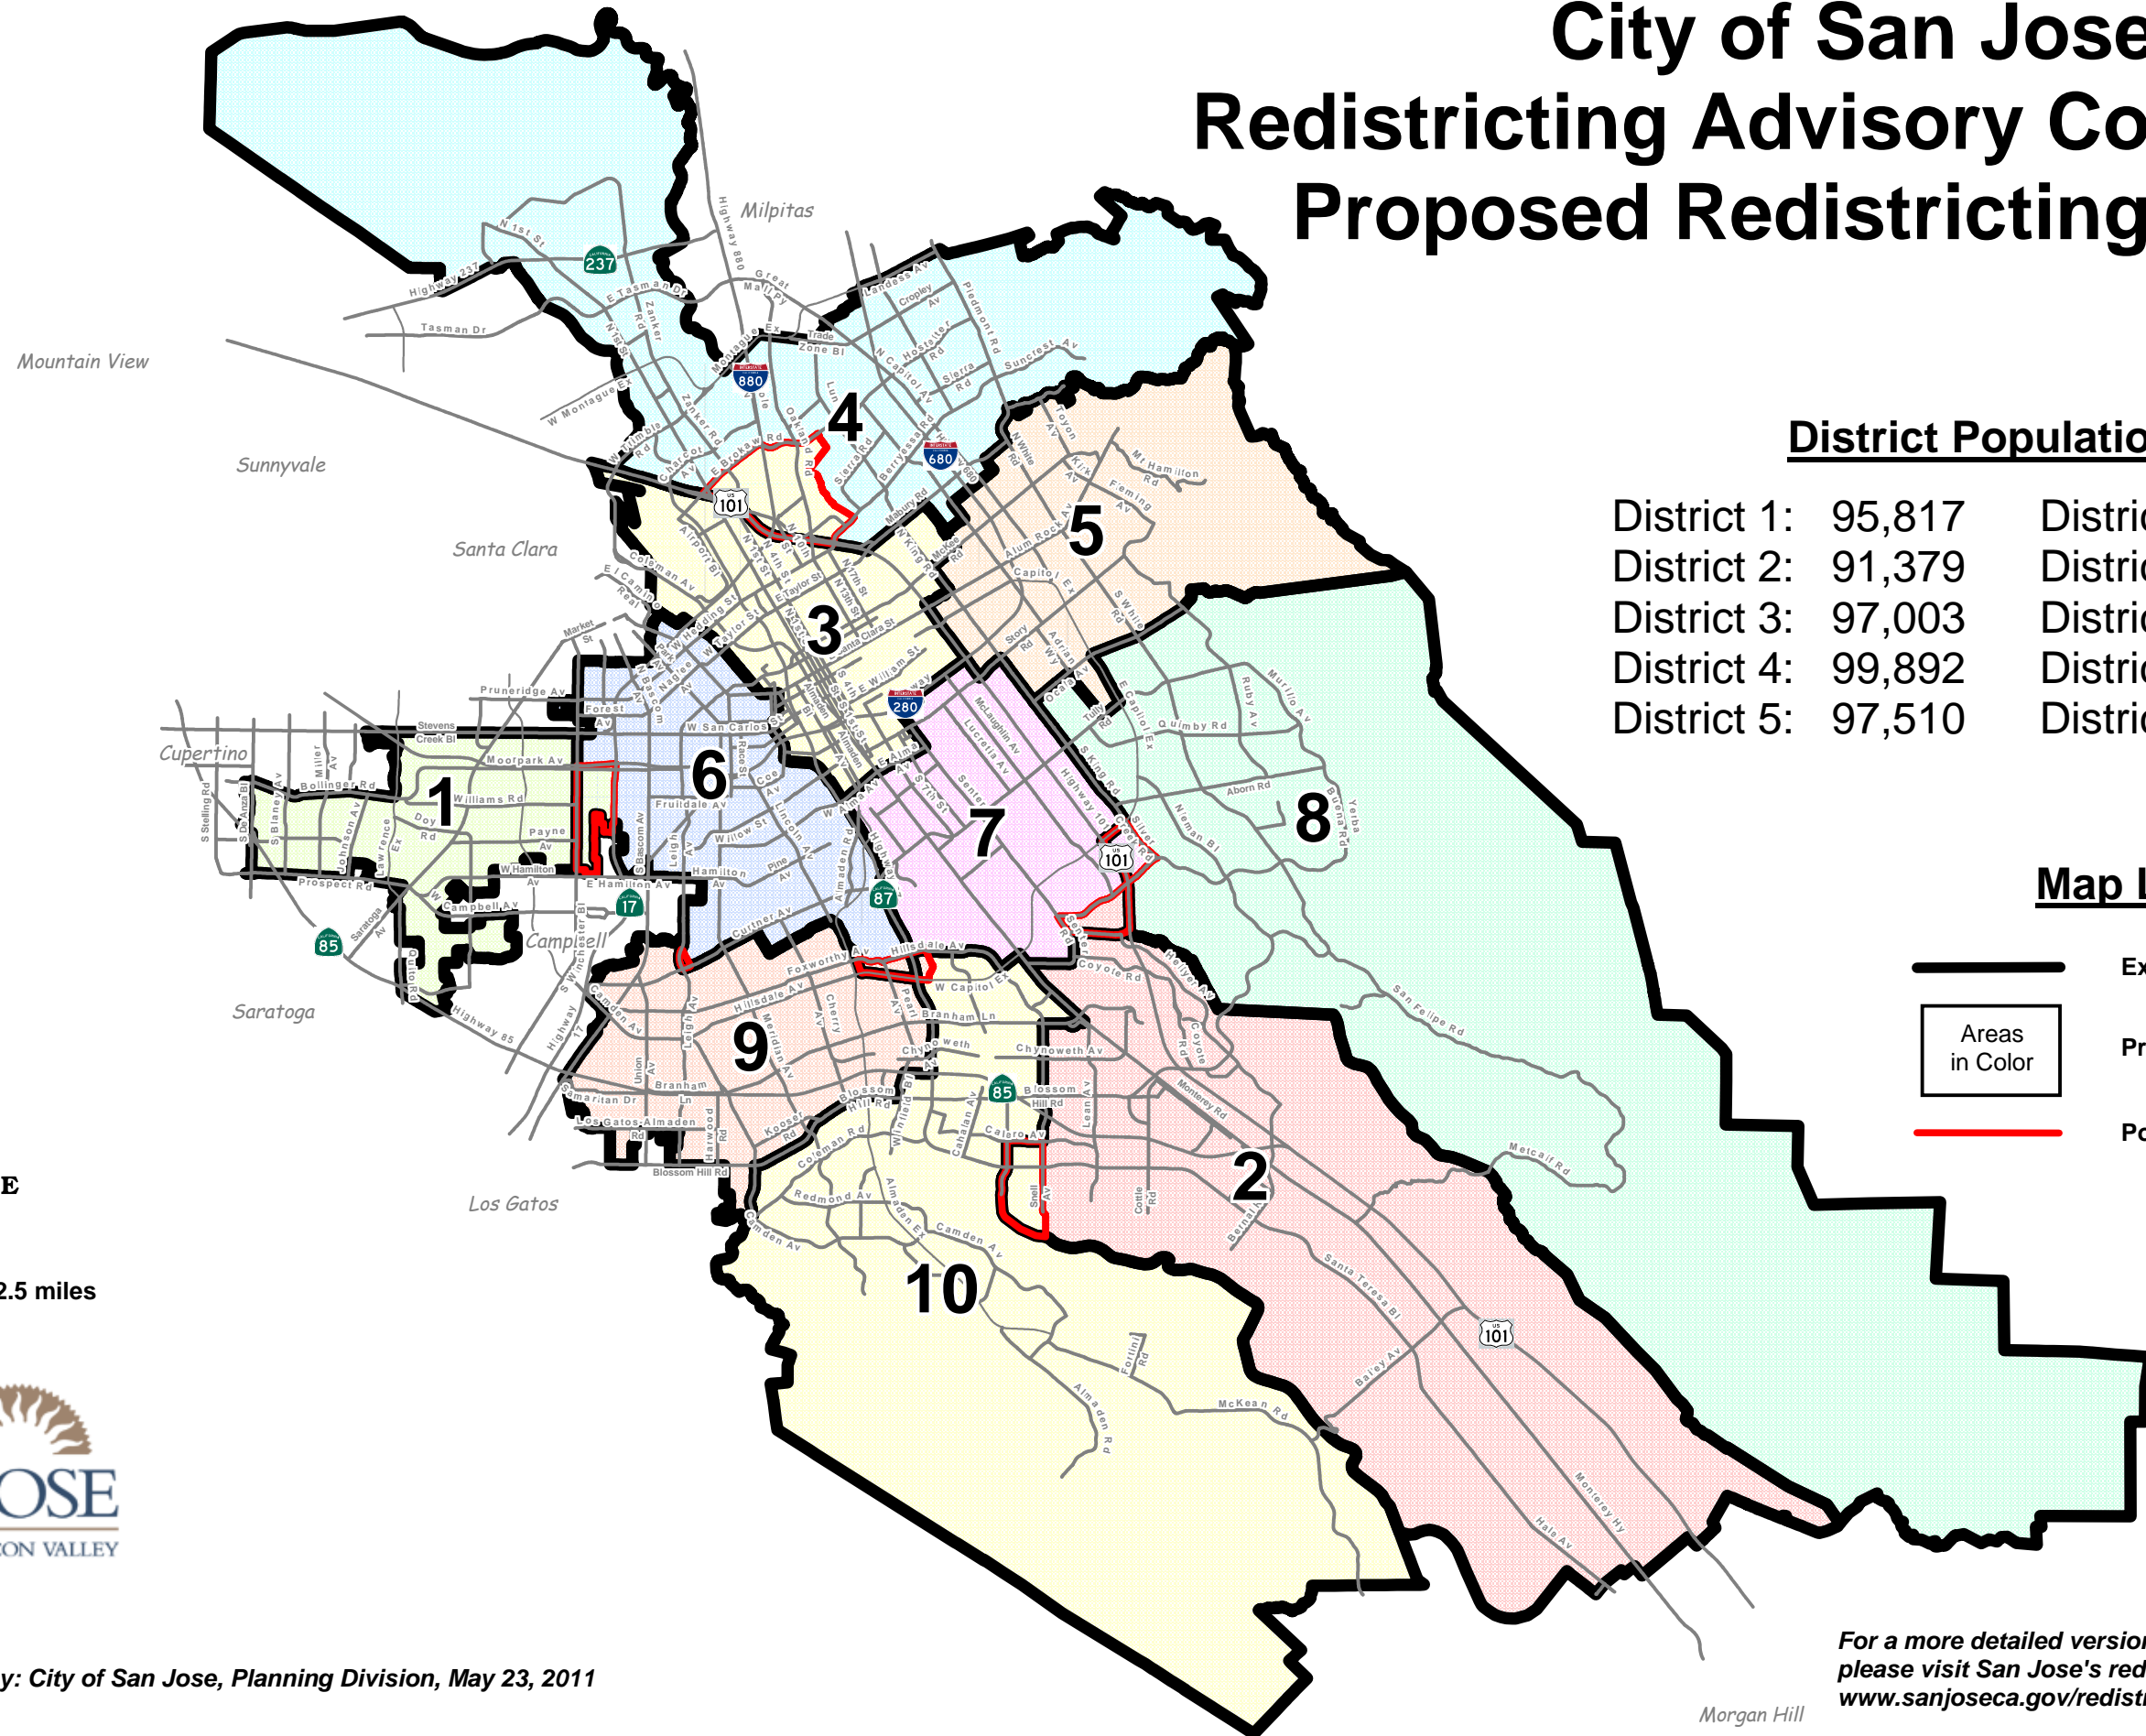

City of San Jose Redistricting Advisory Commission Proposed Redistricting Plan B

District Population

District 1: 95,817	District 6: 91,837
District 2: 91,379	District 7: 99,030
District 3: 97,003	District 8: 97,336
District 4: 99,892	District 9: 90,714
District 5: 97,510	District 10: 92,094

Map Legend

-  Existing District Boundary
-  Proposed District Boundary
-  Population Transfer Area

Scale: 1 inch = 2.5 miles

Map Prepared by: City of San Jose, Planning Division, May 23, 2011

For a more detailed version of redistricting plans and maps, please visit San Jose's redistricting website at: www.sanjoseca.gov/redistricting/2011redistricting.asp