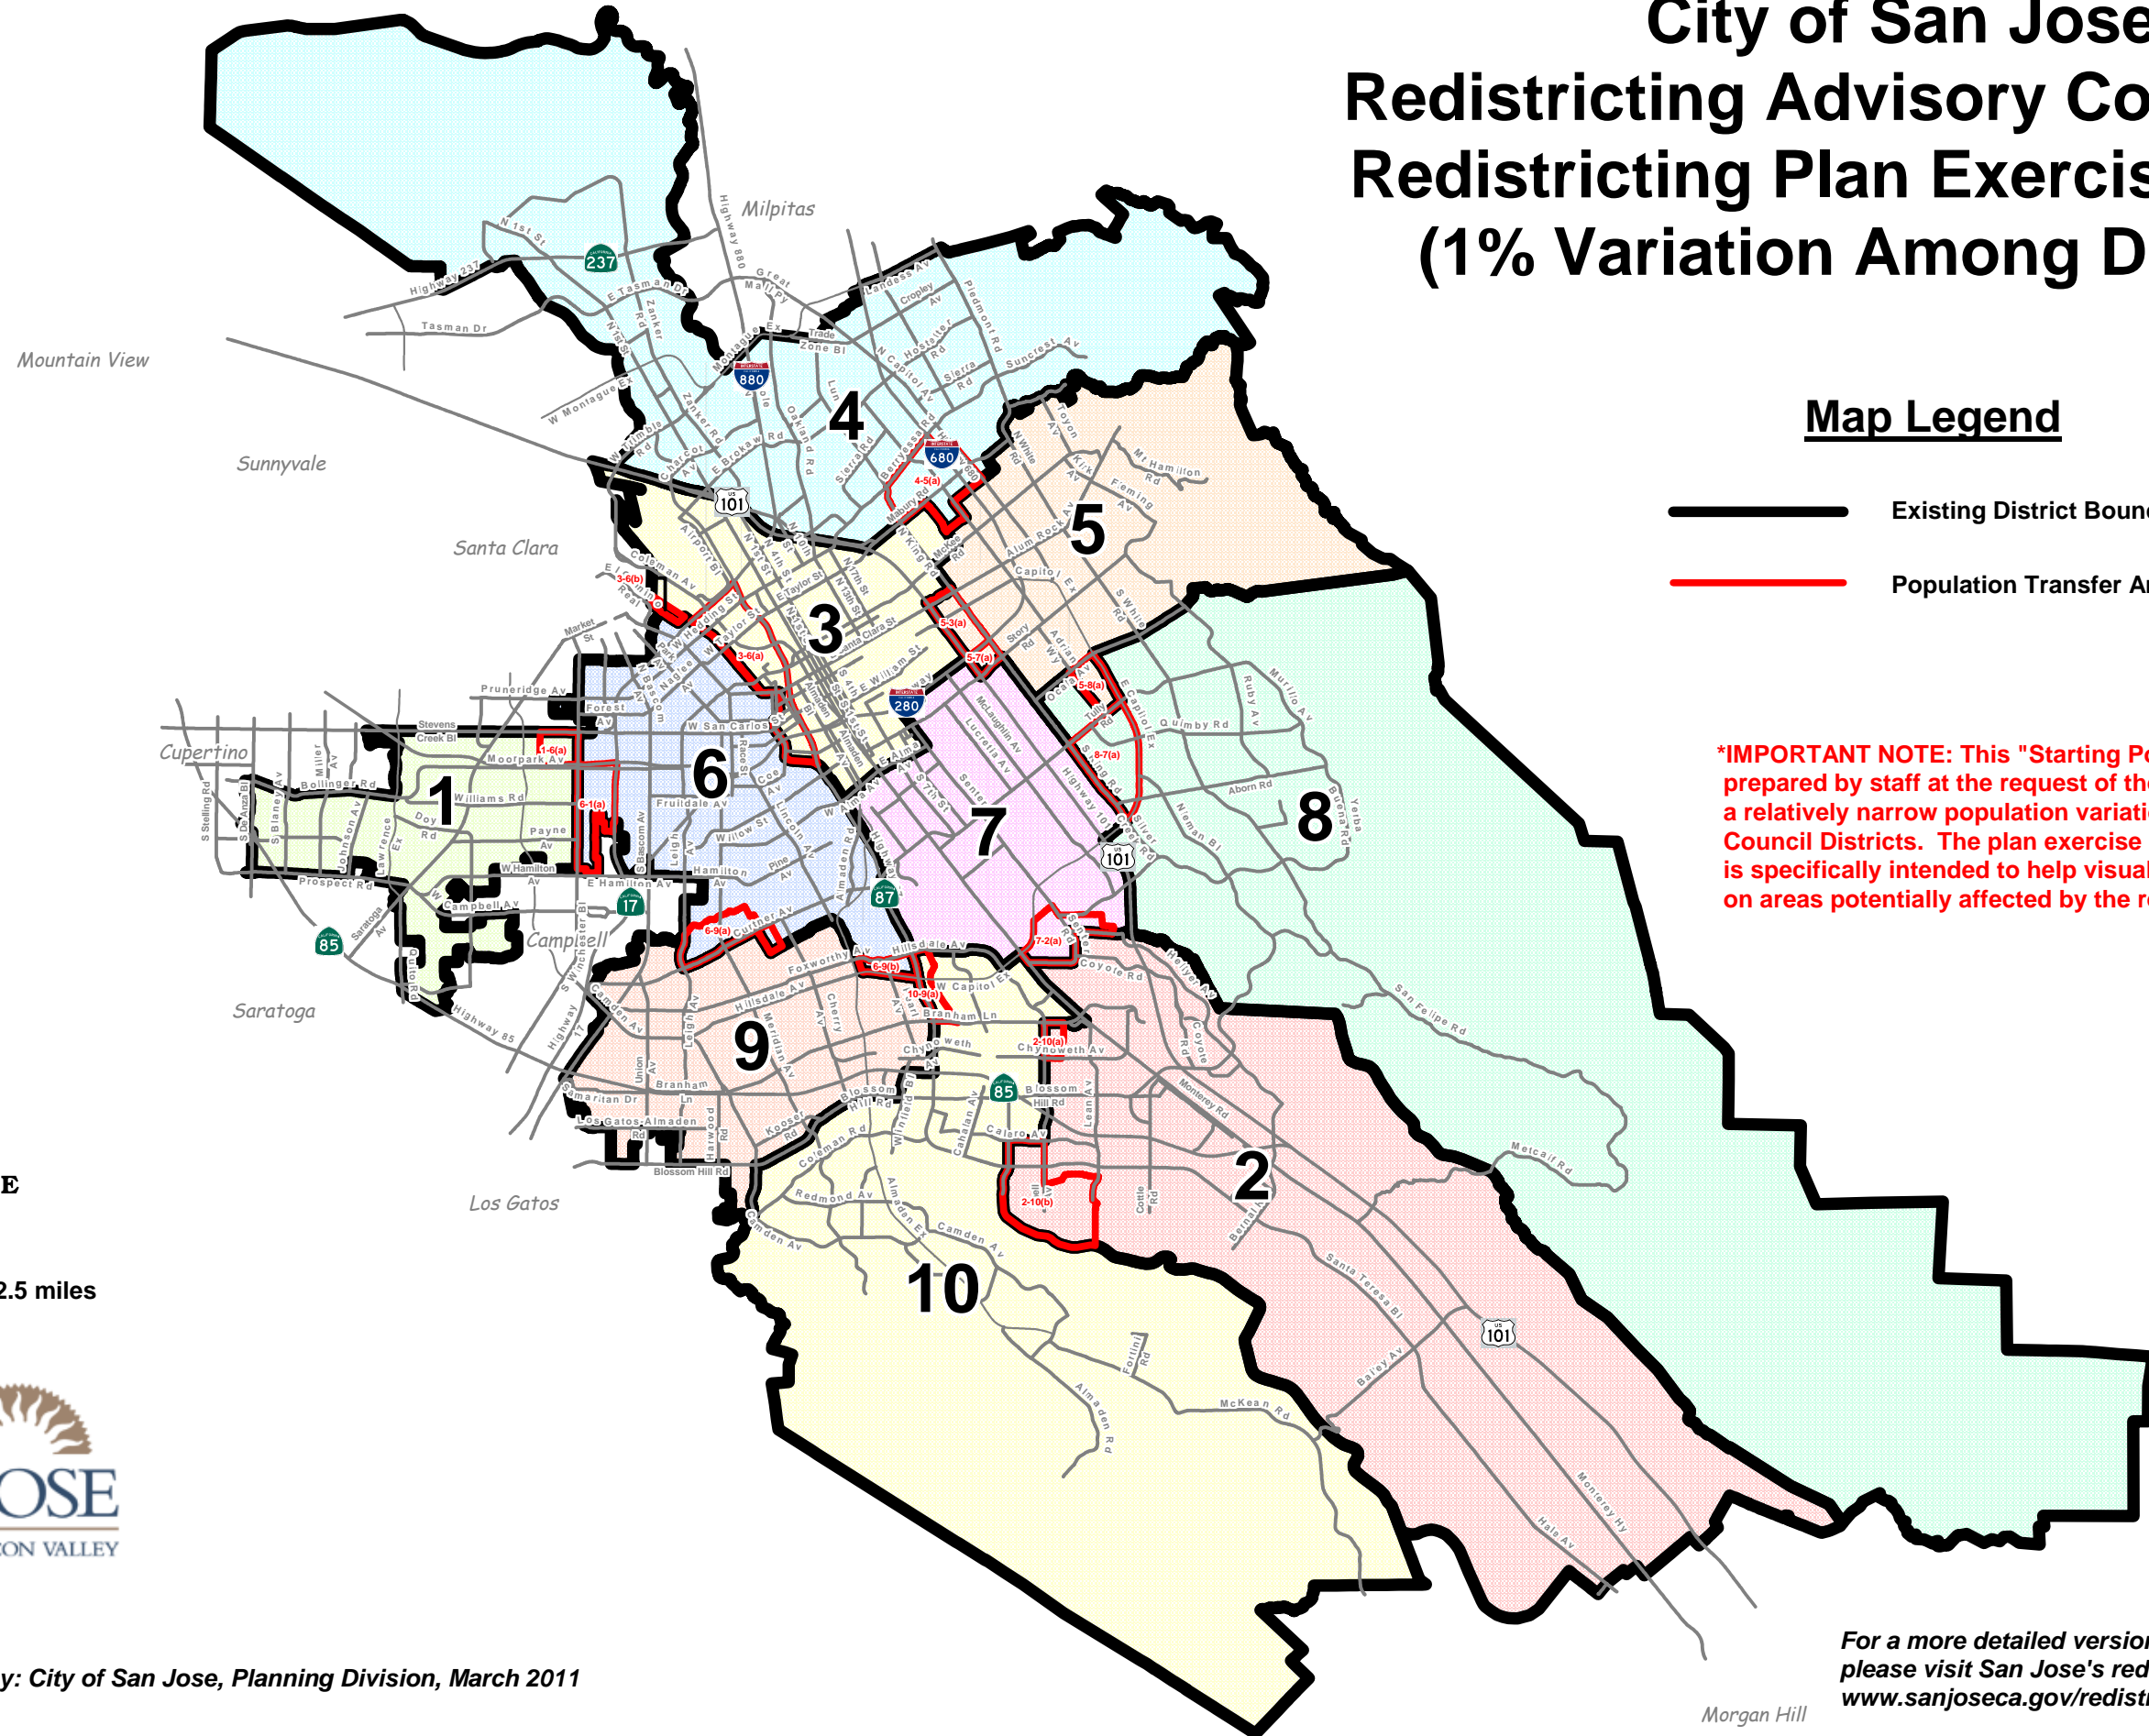

# City of San Jose Redistricting Advisory Commission Redistricting Plan Exercise "SP-1"\* (1% Variation Among Districts)

### Map Legend

- Existing District Boundary
- Population Transfer Area

**\*IMPORTANT NOTE:** This "Starting Point" plan exercise, prepared by staff at the request of the Commission, applies a relatively narrow population variation (1%) among City Council Districts. The plan exercise is not a proposal, but is specifically intended to help visualize and initiate discussion on areas potentially affected by the redistricting process.

Scale: 1 inch = 2.5 miles