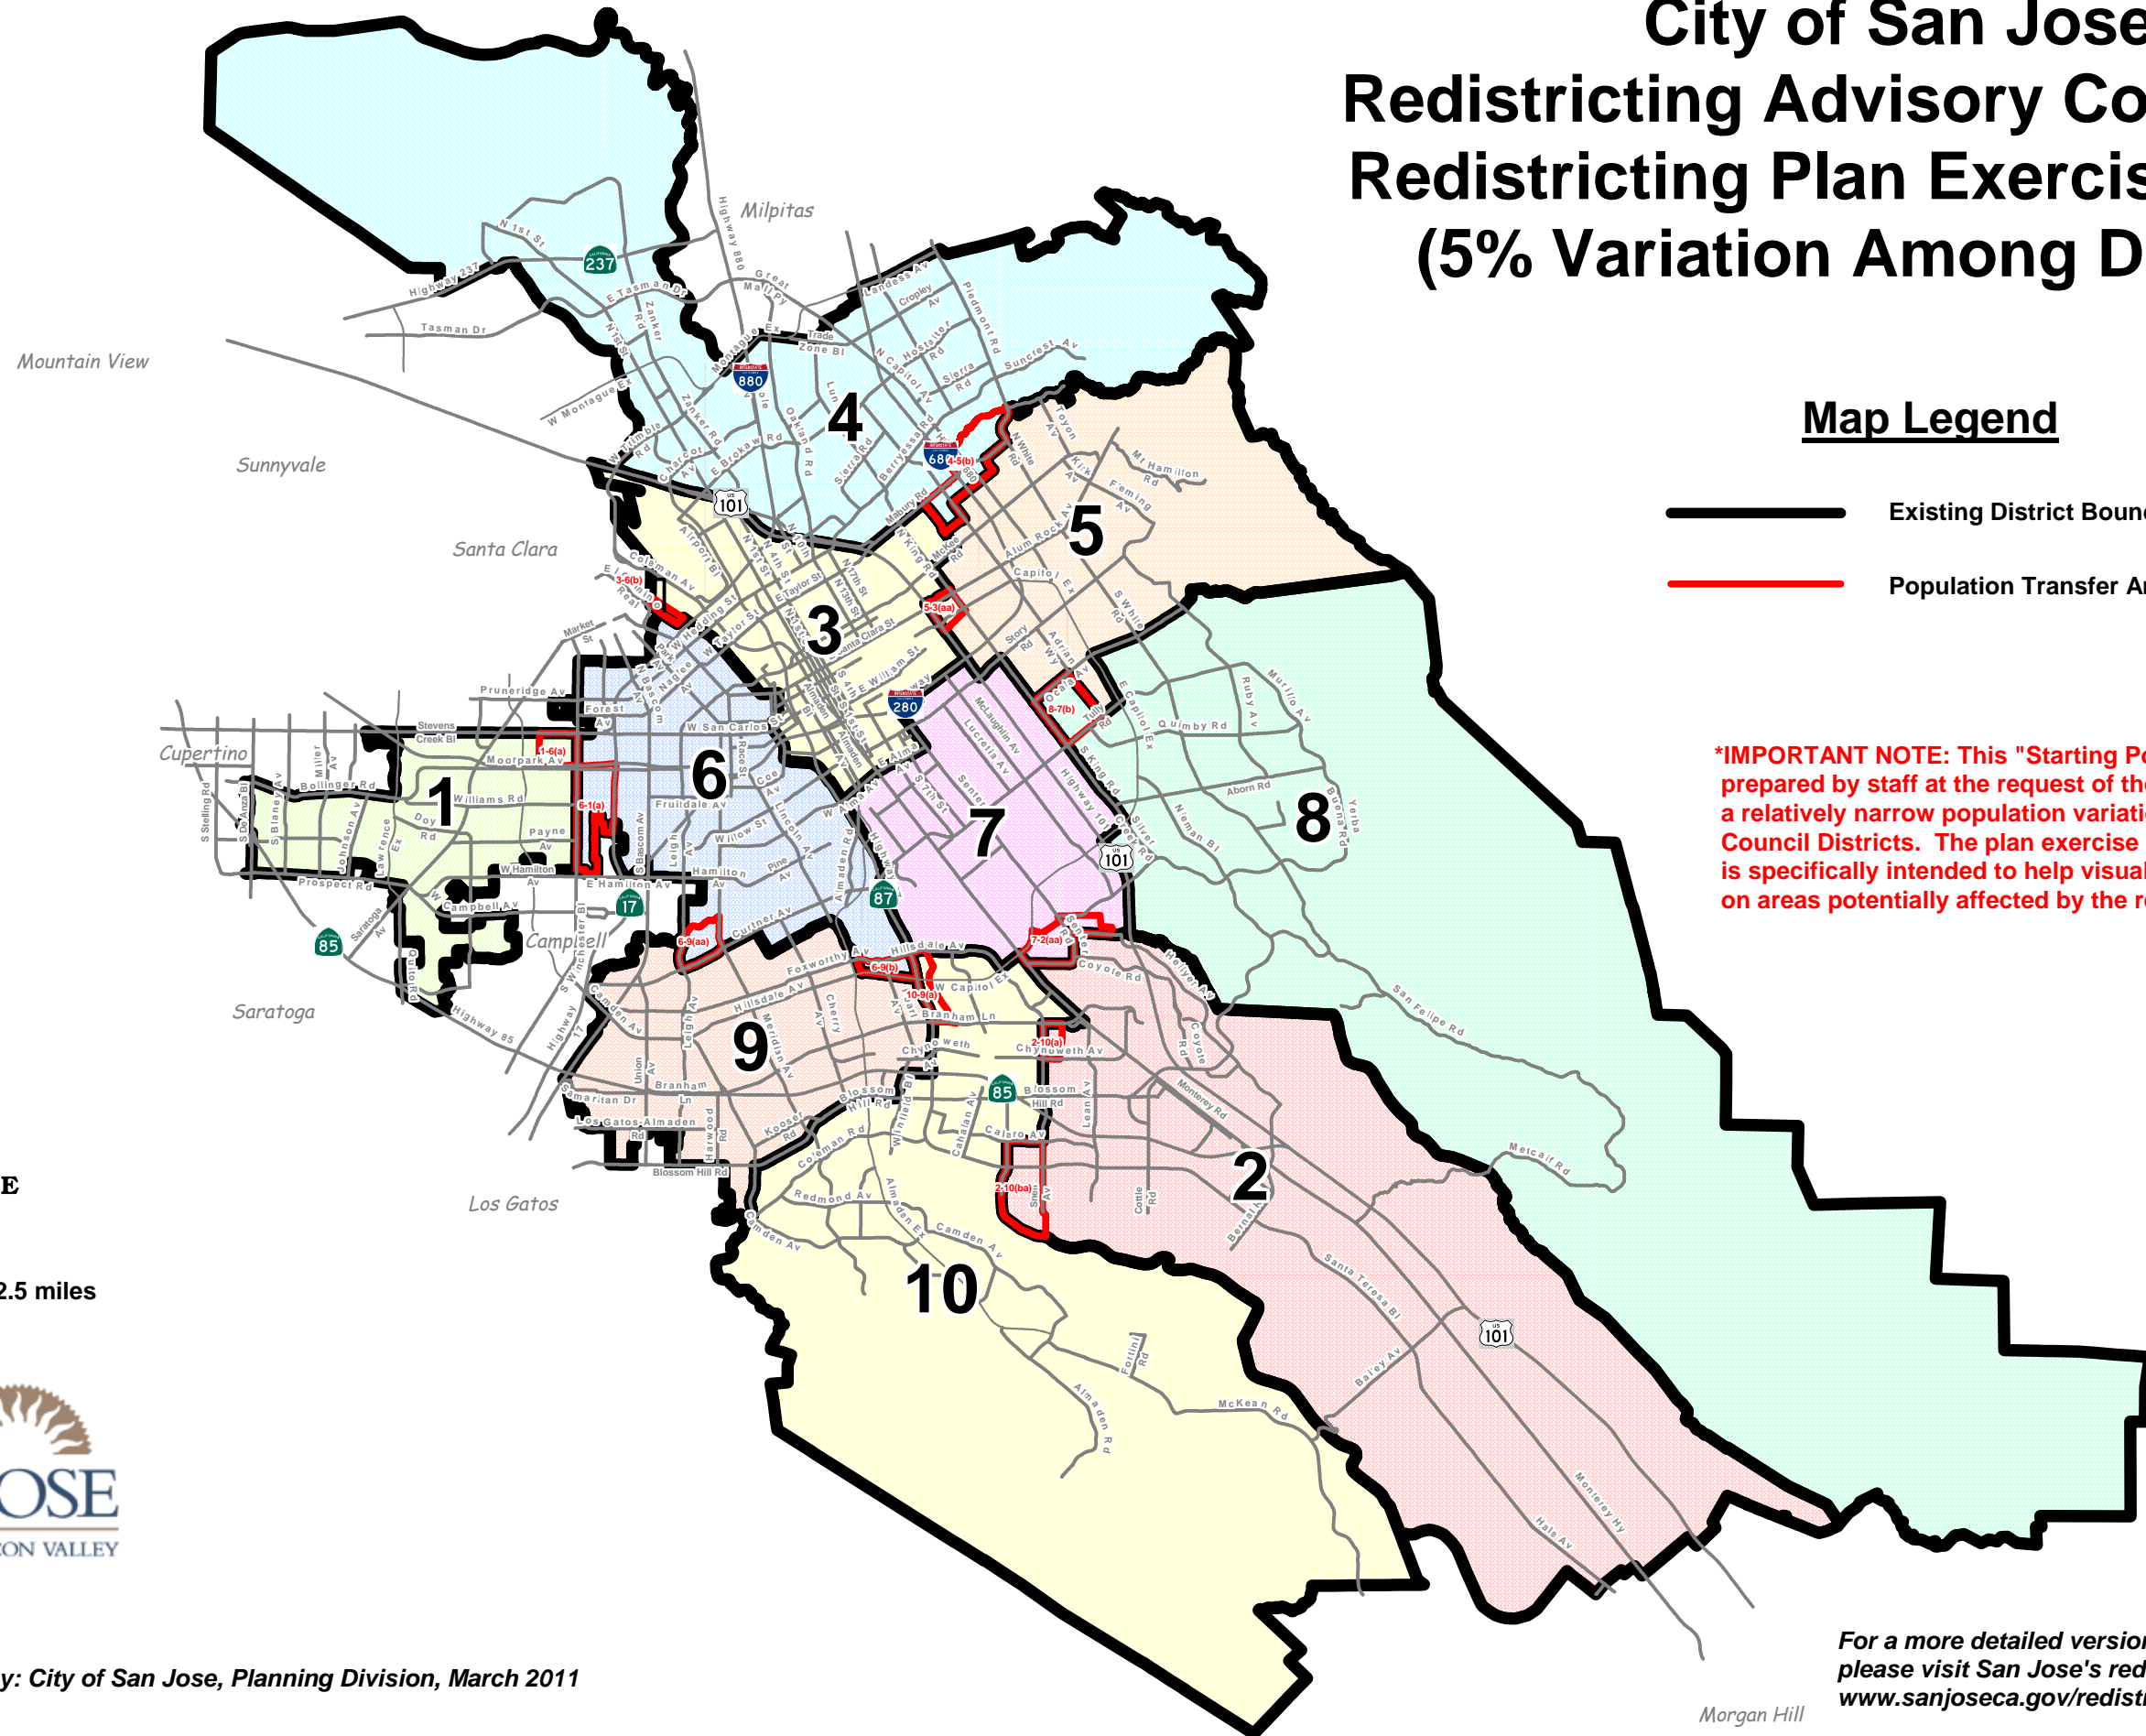

# City of San Jose Redistricting Advisory Commission Redistricting Plan Exercise "SP-5"\* (5% Variation Among Districts)

### Map Legend

- Existing District Boundary
- Population Transfer Area

**\*IMPORTANT NOTE:** This "Starting Point" plan exercise, prepared by staff at the request of the Commission, applies a relatively narrow population variation (5%) among City Council Districts. The plan exercise is not a proposal, but is specifically intended to help visualize and initiate discussion on areas potentially affected by the redistricting process.

Scale: 1 inch = 2.5 miles

Map Prepared by: City of San Jose, Planning Division, March 2011

For a more detailed version of redistricting plans and maps, please visit San Jose's redistricting website at: [www.sanjoseca.gov/redistricting/2011redistricting.asp](http://www.sanjoseca.gov/redistricting/2011redistricting.asp)