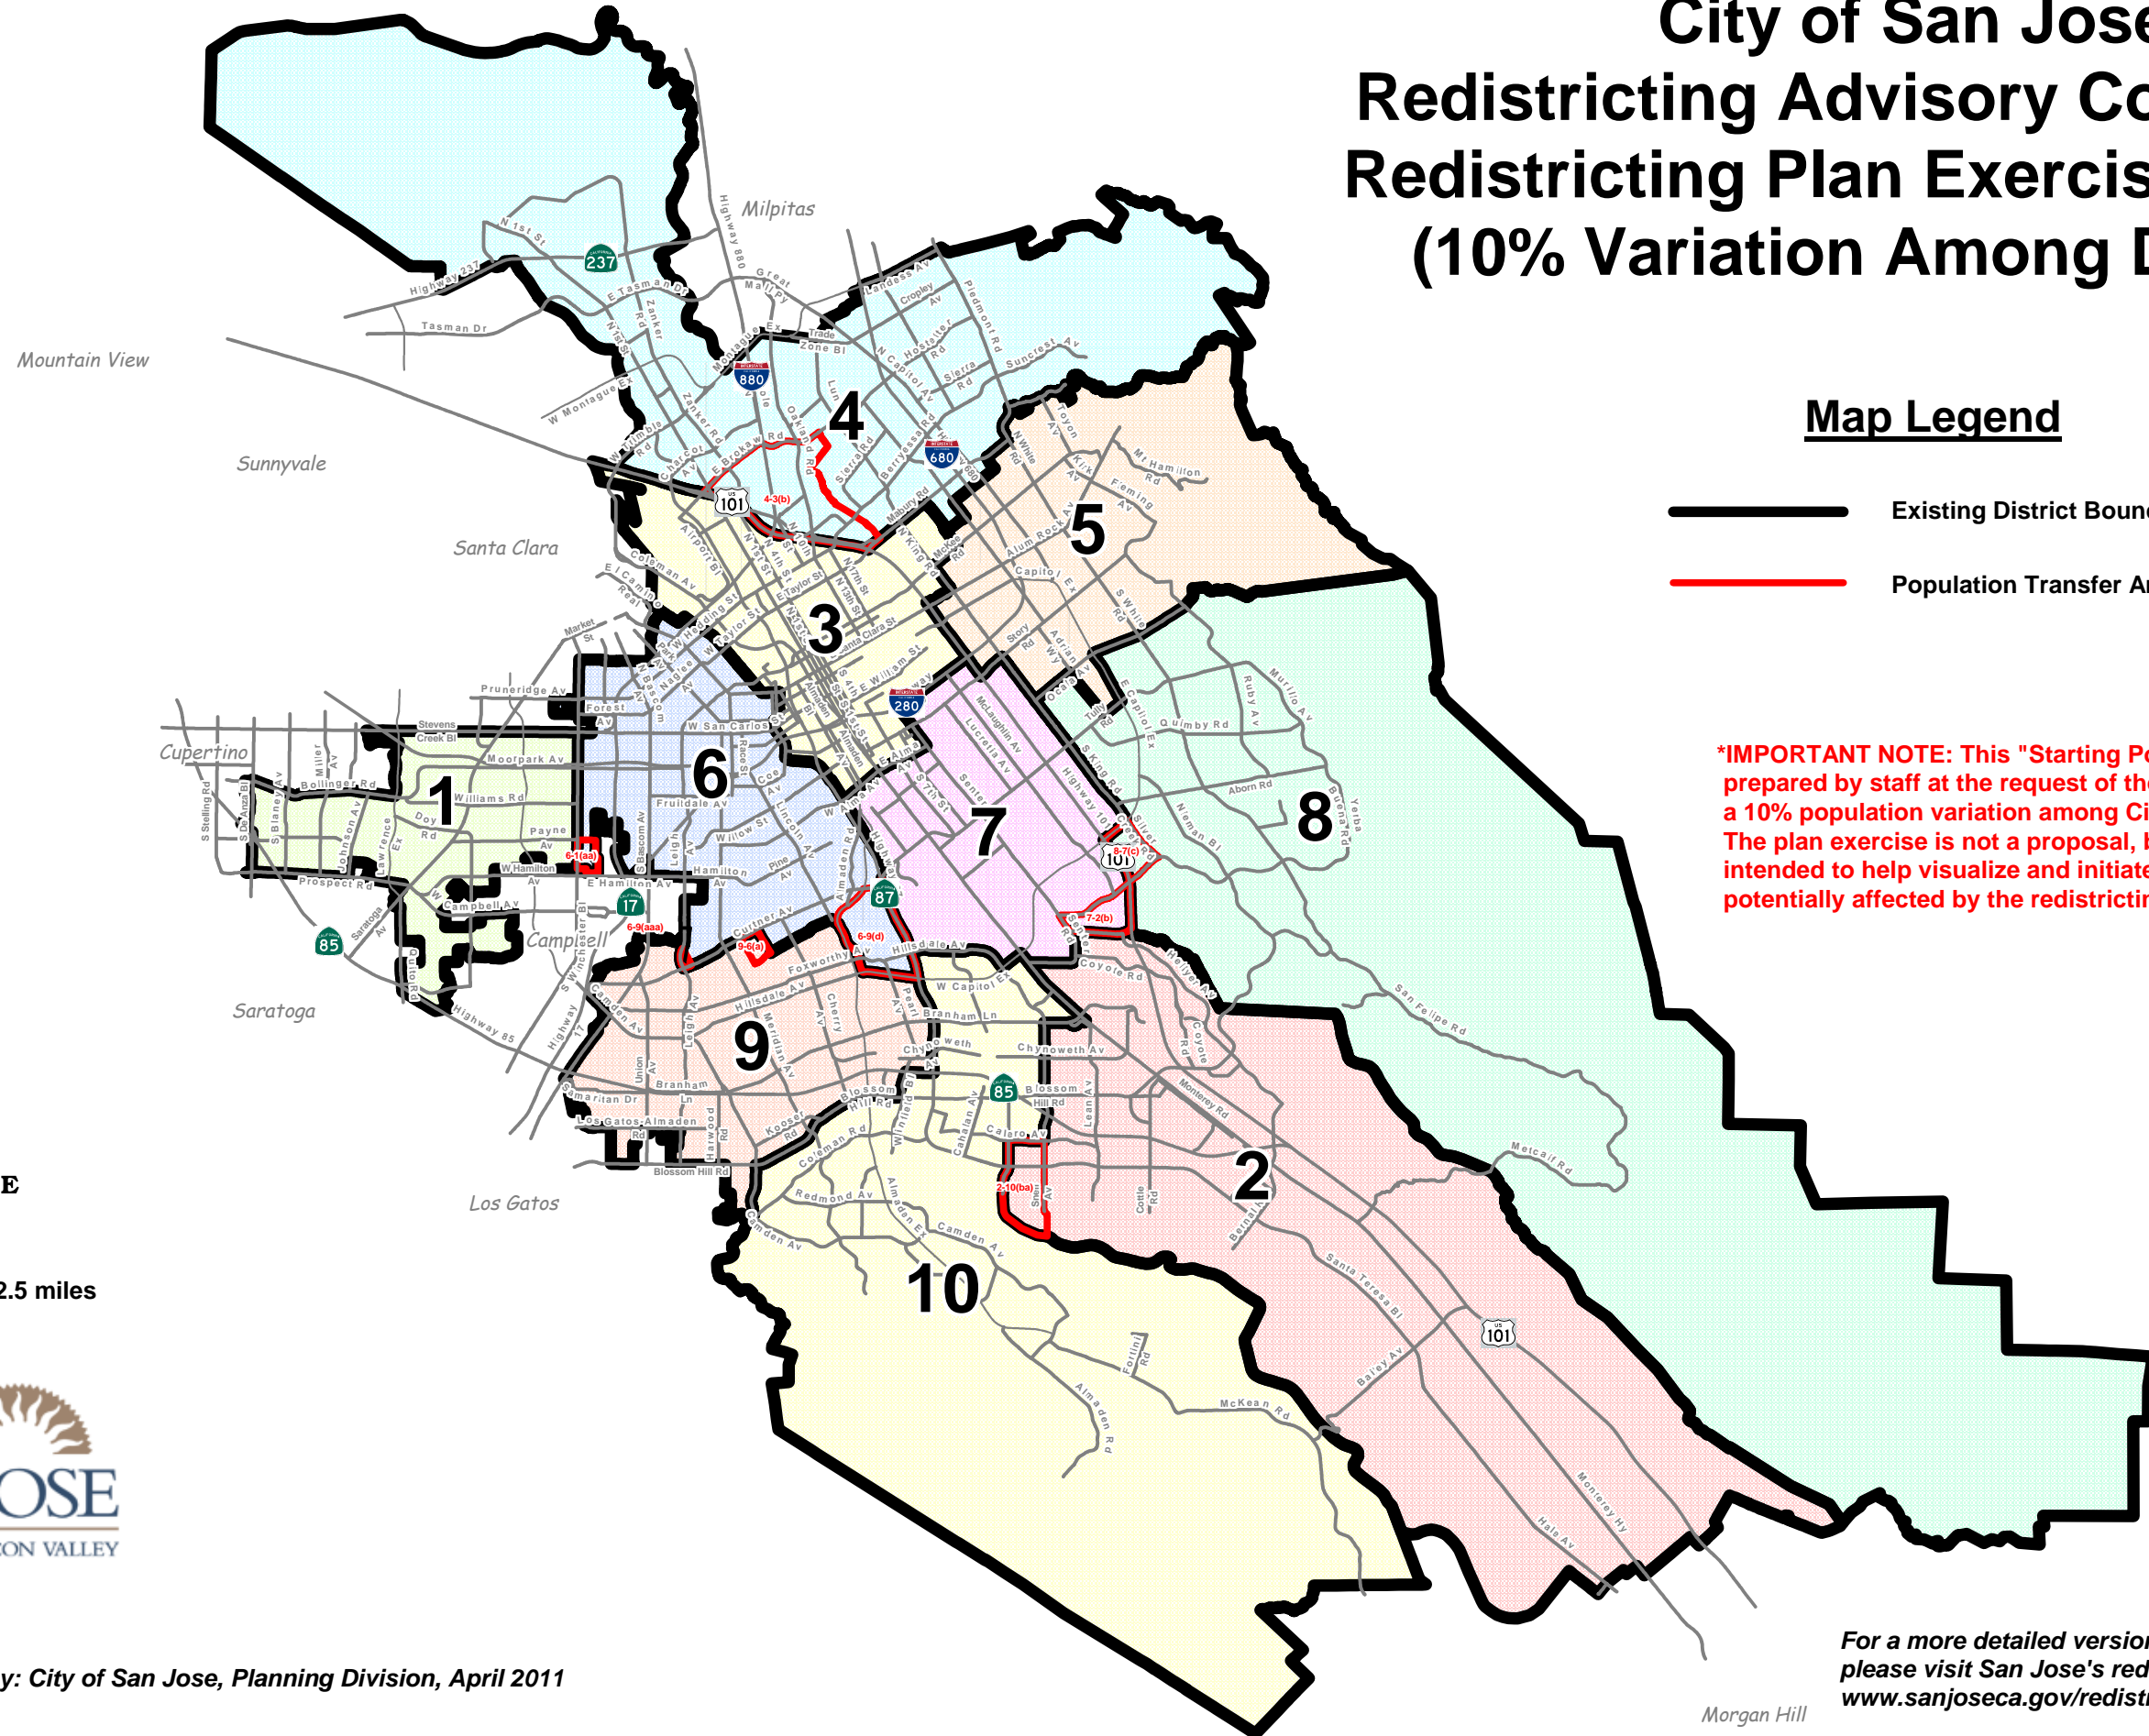

City of San Jose Redistricting Advisory Commission Redistricting Plan Exercise "SP-10"* (10% Variation Among Districts)

Map Legend

- Existing District Boundary
- Population Transfer Area

***IMPORTANT NOTE:** This "Starting Point" plan exercise, prepared by staff at the request of the Commission, applies a 10% population variation among City Council Districts. The plan exercise is not a proposal, but is specifically intended to help visualize and initiate discussion on areas potentially affected by the redistricting process.

Scale: 1 inch = 2.5 miles

Map Prepared by: City of San Jose, Planning Division, April 2011

For a more detailed version of redistricting plans and maps, please visit San Jose's redistricting website at: www.sanjoseca.gov/redistricting/2011redistricting.asp