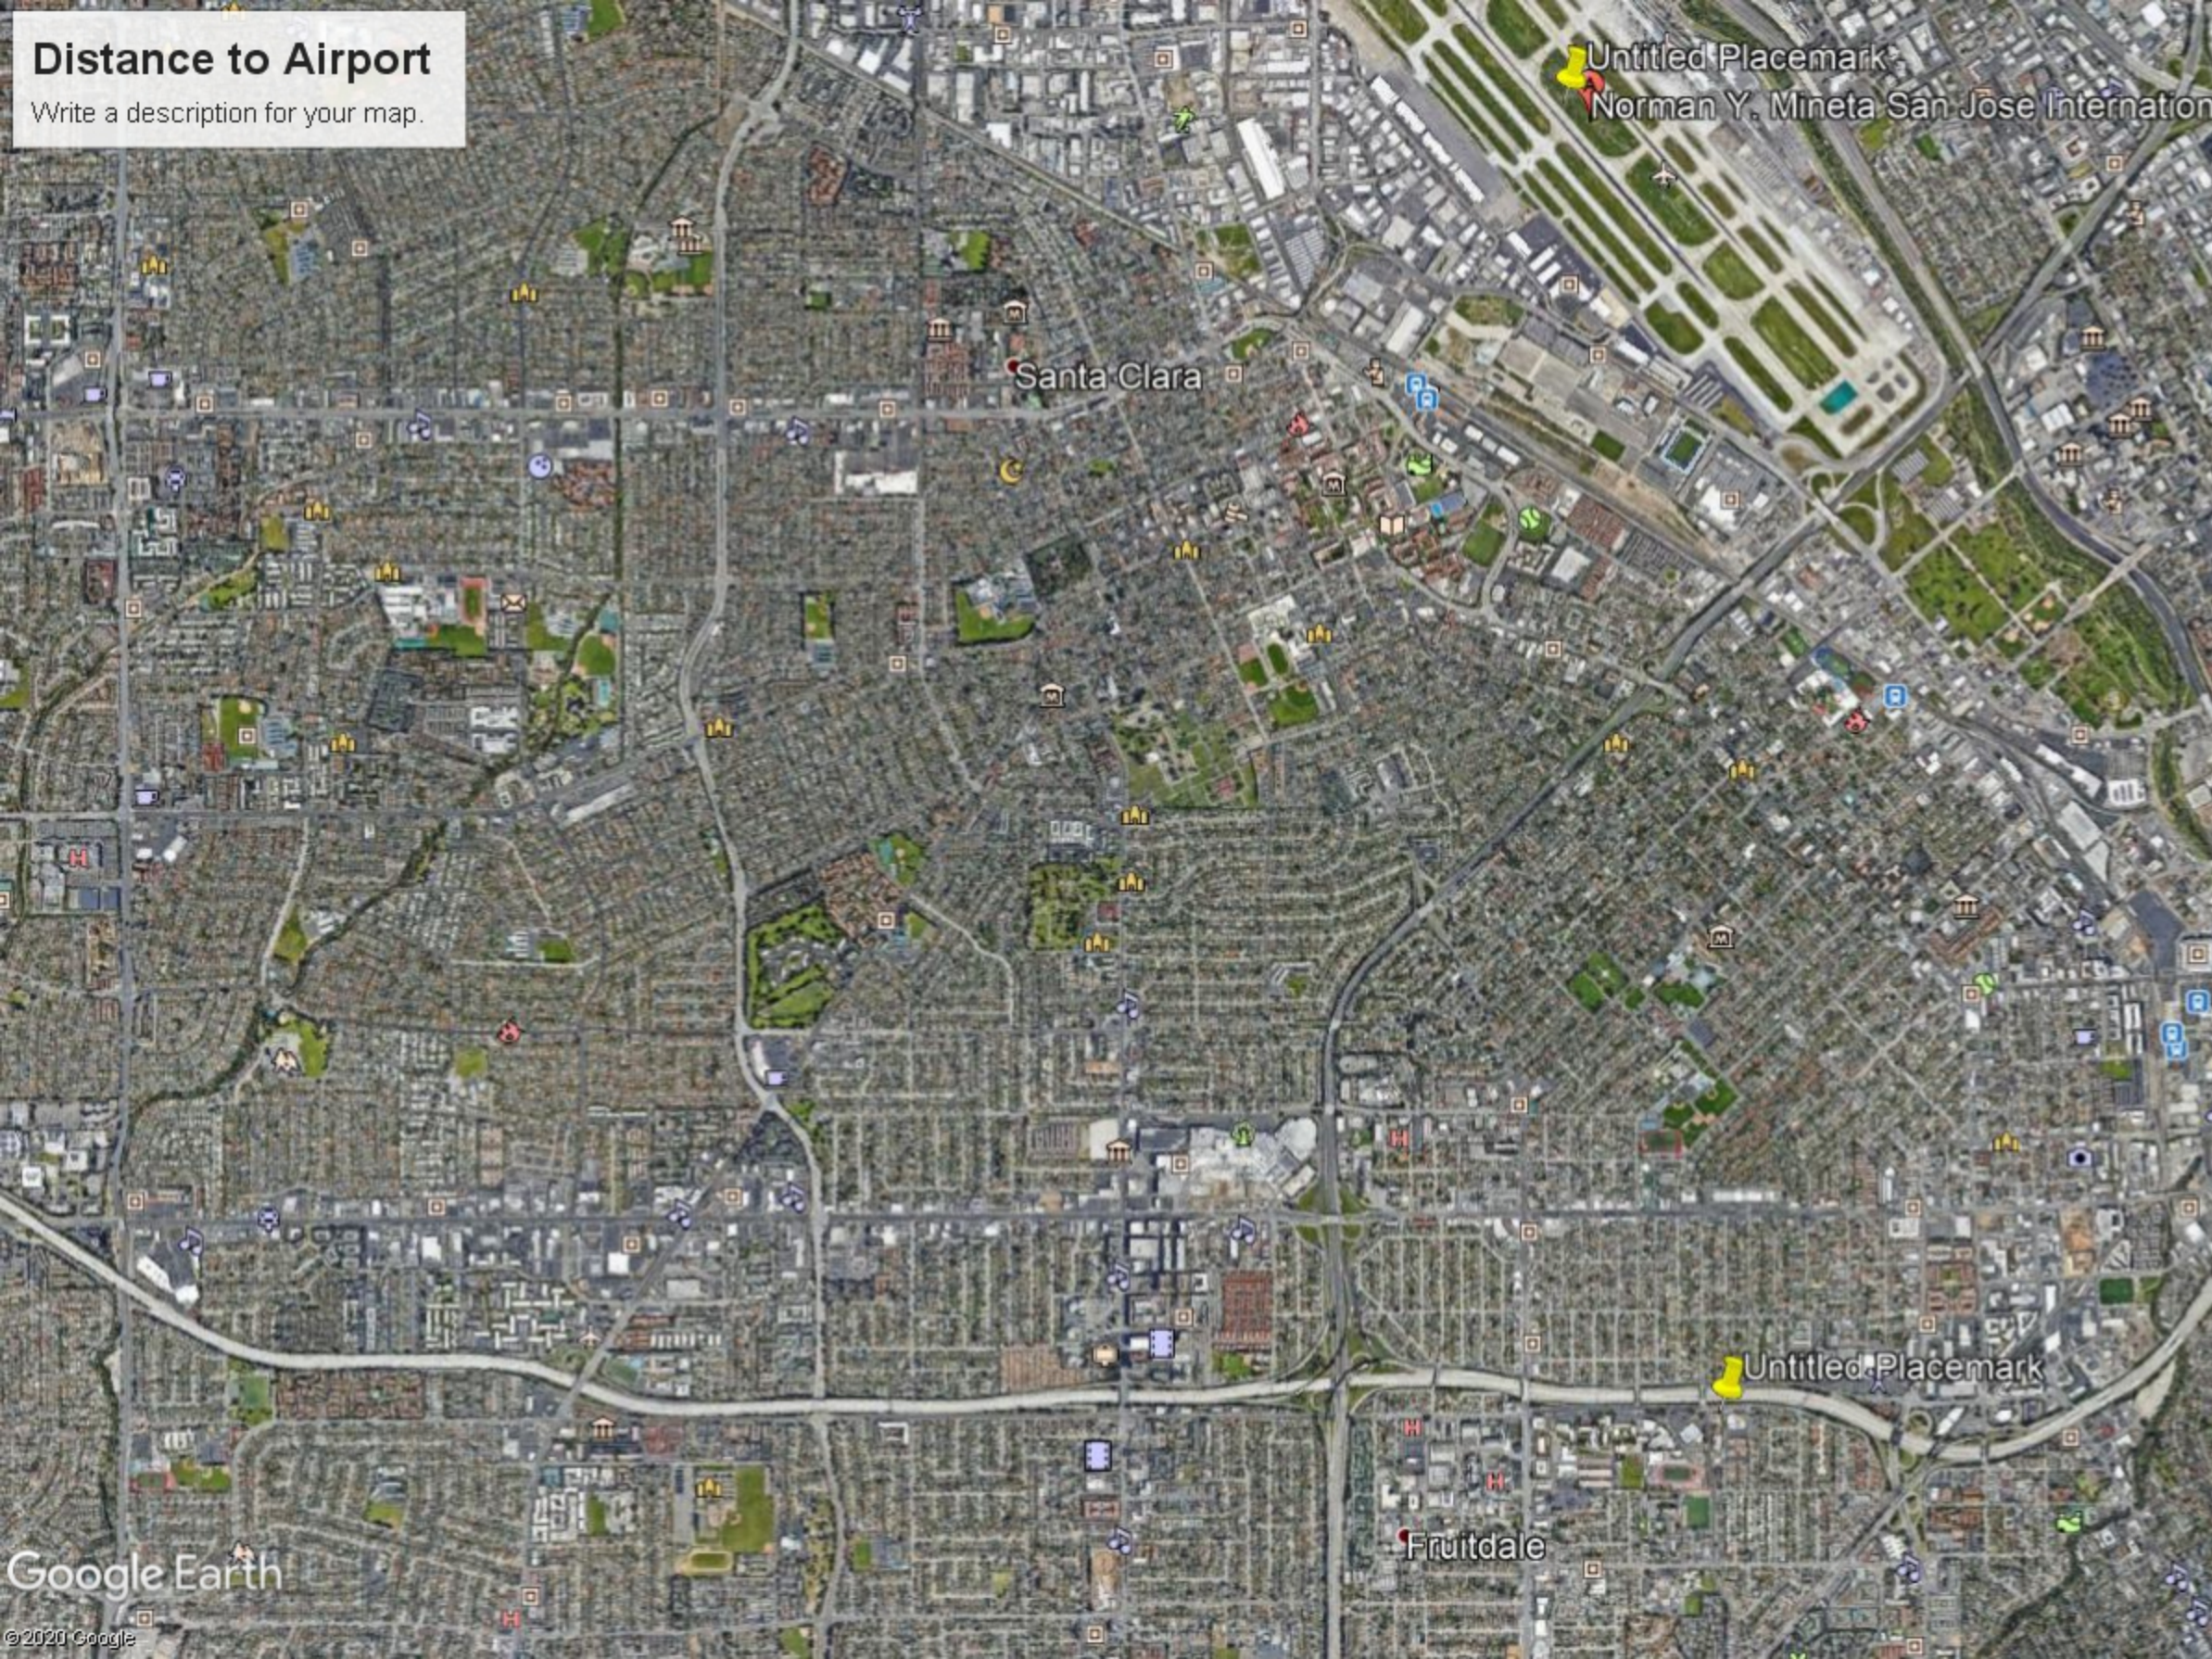

# Distance to Airport

Write a description for your map.

### Legend

- Best Western Inn Santa Clara
- Center
- Central Wholesale Nursery
- Feature 1
- Feature 10
- Feature 11
- Feature 12
- Feature 13
- Feature 14
- Feature 15
- Feature 16
- Feature 17
- Feature 2
- Feature 3
- Feature 4
- Feature 5
- Feature 6
- Feature 7
- Feature 8
- Feature 9
- Fitness
- Great Khan's Mongolian Inc
- Library
- Muslim Community Association
- Norman Y. Mineta San Jose International Airport
- Off the Wall Soccer
- Quest Diagnostics
- San Jose Fire Dept
- Santa Clara Courthouse - Traffic
- School
- Stadium
- Station
- Untitled Placemark
- US Post Office

San Jose

Clare

1 mi