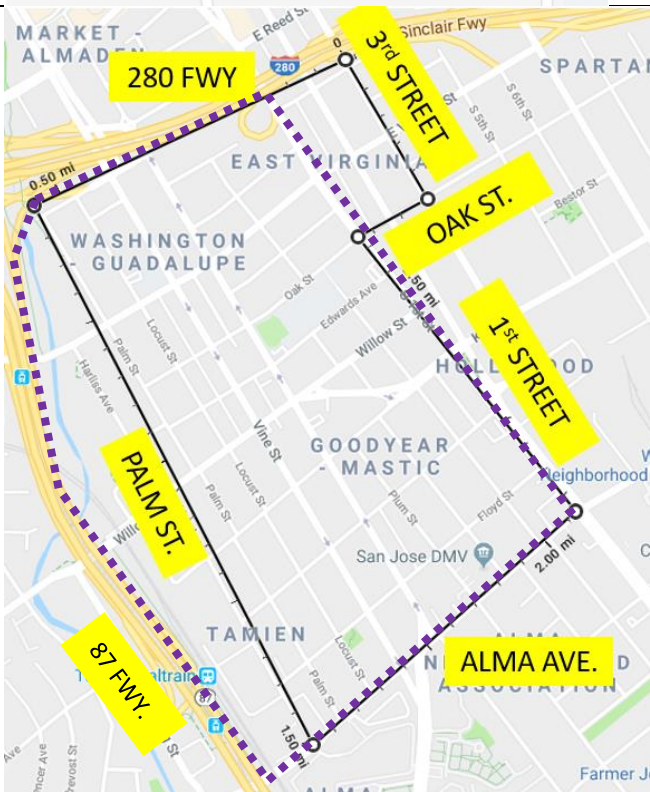

**Maps of:
Mayor's Gang Prevention Task Force Hot Spots
Project Hope Neighborhoods**

Hot Spots are shown in solid black outline and Project Hope Neighborhoods are shown in purple dash

<p>Cadillac/Winchester Hot Spot</p> <p>Boundaries: Payne Ave./Winchester Blvd./Hamilton Ave./Lexington Dr.</p> <p>Cadillac/Winchester Project Hope Neighborhood</p> <p>Boundaries: Same as above.</p>	
<p>Roundtable/Great Oaks Hot Spot</p> <p>Boundaries: Branham Ln./101 Fwy./Azucar Ave./Monterey Rd./Edenview Dr.</p> <p>Roundtable/Edenvale Project Hope Neighborhood</p> <p>Boundaries: Contained within Gang Hot Spot Boundaries</p>	

Boundaries: 280 Fwy./3rd St./Oak St./1st St./Alma Ave./87 Fwy.

Roosevelt Park Hot Spot

Boundaries: Julian St./101 Fwy./San Antonio St./Coyote Creek

Jeanne Ave. Hot Spot

Boundaries: E. Williams St./Bonita Ave./280 Fwy./Woodbough Dr.

Jeanne Ave. Project Hope Neighborhood

Boundaries: Contained within gang hot spot area

10th and Williams Hot Spot

Boundaries: San Salvador St./16th St./E. Reed St./11th St./280 Fwy./9th St.

Julian St. Hot Spot

Boundaries: Empire St., Coyote Creek, St. James St., 10th St.

Kollmar Hot Spot

Boundaries: Story Rd., McGinness Ave., Murtha Dr., S. Capital Ave.

Poco Way Hot Spot

Boundaries: 680 Fwy.,
Sunset Ave., Story Rd.,
King Rd.