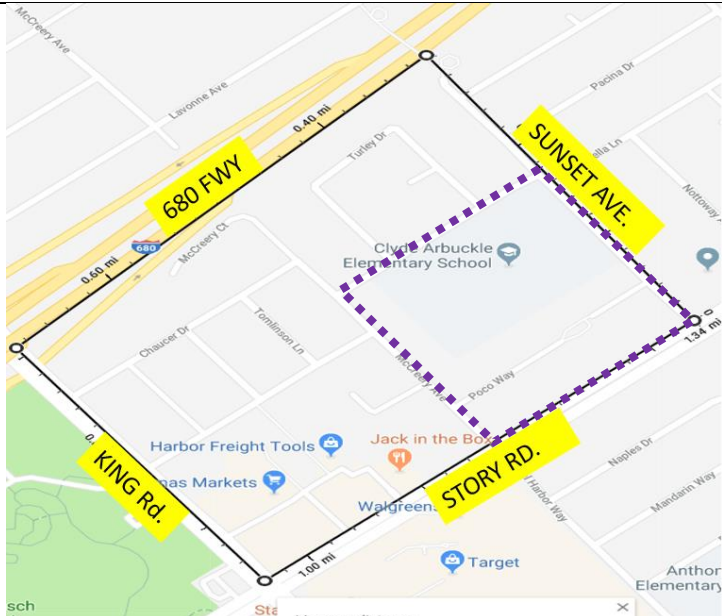

Boundaries: 280 Fwy./3rd St./Oak St./1st St./Alma Ave./87 Fwy.

Roosevelt Park Hot Spot

Boundaries: Julian St./101 Fwy./San Antonio St./Coyote Creek

Jeanne Ave. Hot Spot

Boundaries: E. Williams St./Bonita Ave./280 Fwy./Woodbough Dr.

Jeanne Ave. Project Hope Neighborhood

Boundaries: Contained within gang hot spot area

10th and Williams Hot Spot

Boundaries: San Salvador St./16th St./E. Reed St./11th St./280 Fwy./9th St.

Julian St. Hot Spot

Boundaries: Empire St., Coyote Creek, St. James St., 10th St.

Kollmar Hot Spot

Boundaries: Story Rd., McGinness Ave., Murtha Dr., S. Capital Ave.

Poco Way Hot Spot

Boundaries: 680 Fwy.,
Sunset Ave., Story Rd.,
King Rd.

Poco Way Project Hope Neighborhood

Boundaries: Contained
within gang hot spot
area

Mayfair Hot Spot

Boundaries: E. San
Antonio St., S. Jackson
St., 680 Fwy.,
McCreery Ave.

<p>Foxdale Hot Spot</p> <p>Boundaries: Samoa Wy., Capital Expwy., Foxdale Dr., Tallahassee Dr.</p> <p>Foxdale Project Hope Neighborhood</p> <p>Boundaries: Contained within gang hot spot area</p>	
<p>Buena Vista/San Carlos Hot Spot</p> <p>Boundaries: San Carlos Ave., Meridian Ave., Parkmoor Ave., Leigh Ave.</p>	
<p>Valley Palms/San Jose Apartments Hot Spot</p> <p>Boundaries: Cunningham Ave., King Rd., Tully Rd., 101 Fwy.</p>	