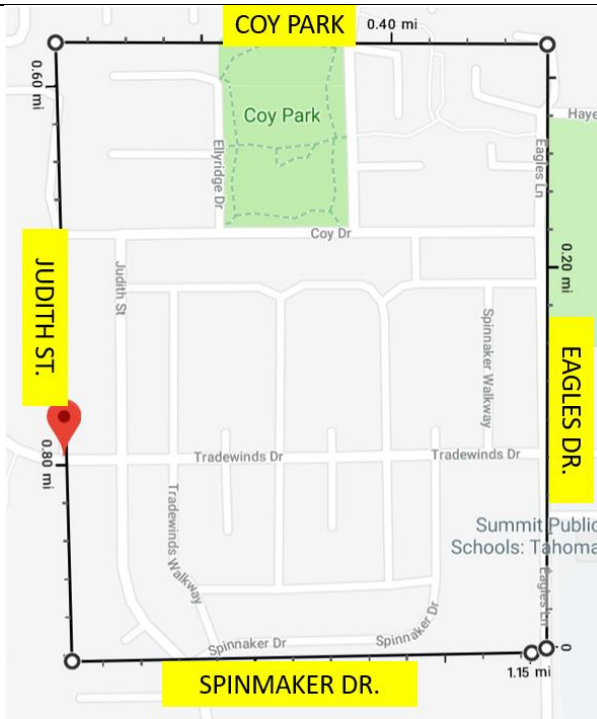

**Maps of:
Mayor's Gang Prevention Task Force Hot Spots
Project Hope Neighborhoods**

Hot Spots are shown in solid black outline and Project Hope Neighborhoods are shown in purple dash

<p>Cadillac/Winchester Hot Spot</p> <p>Boundaries: Payne Ave./Winchester Blvd./Hamilton Ave./Lexington Dr.</p> <p>Cadillac/Winchester Project Hope Neighborhood</p> <p>Boundaries: Same as above.</p>	
<p>Roundtable/Great Oaks Hot Spot</p> <p>Boundaries: Branham Ln./101 Fwy./Azucar Ave./Monterey Rd./Edenview Dr.</p> <p>Roundtable/Edenvale Project Hope Neighborhood</p> <p>Boundaries: Contained within Gang Hot Spot Boundaries</p>	

Coy Park/Tradewinds Hot Spot

Boundaries: Coy Park /Eagles Dr./Spinmaker Dr./Judith St.

Washington/Alma Hot Spot

Boundaries: 280 Fwy./3rd St./Oak St./1st St./Alma Ave./Palm St.

Washington Project Hope Neighborhood

Boundaries: 280 Fwy./3rd St./Oak St./1st St./Alma Ave./87 Fwy.

Roosevelt Park Hot Spot

Boundaries: Julian St./101 Fwy./San Antonio St./Coyote Creek

Jeanne Ave. Hot Spot

Boundaries: E. Williams St./Bonita Ave./280 Fwy./Woodbough Dr.

Jeanne Ave. Project Hope Neighborhood

Boundaries: Contained within gang hot spot area

10th and Williams Hot Spot

Boundaries: San Salvador St./16th St./E. Reed St./11th St./280 Fwy./9th St.

Julian St. Hot Spot