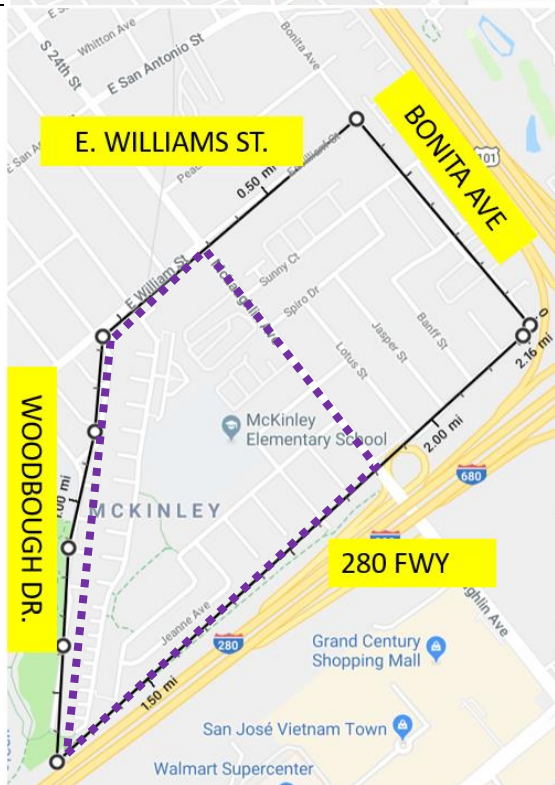

**Maps of:
Mayor's Gang Prevention Task Force Hot Spots
Project Hope Neighborhoods**

Hot Spots are shown in solid black outline and Project Hope Neighborhoods are shown in purple dash

<p>Cadillac/Winchester Hot Spot</p> <p>Boundaries: Payne Ave./Winchester Blvd./Hamilton Ave./Lexington Dr.</p> <p>Cadillac/Winchester Project Hope Neighborhood</p> <p>Boundaries: Same as above.</p>	
<p>Roundtable/Great Oaks Hot Spot</p> <p>Boundaries: Branham Ln./101 Fwy./Azucar Ave./Monterey Rd./Edenview Dr.</p> <p>Roundtable/Edenvale Project Hope Neighborhood</p> <p>Boundaries: Contained within Gang Hot Spot Boundaries</p>	

Boundaries: 280 Fwy./3rd St./Oak St./1st St./Alma Ave./87 Fwy.

Roosevelt Park Hot Spot

Boundaries: Julian St./101 Fwy./San Antonio St./Coyote Creek

Jeanne Ave. Hot Spot

Boundaries: E. Williams St./Bonita Ave./280 Fwy./Woodbough Dr.

Jeanne Ave. Project Hope Neighborhood

Boundaries: Contained within gang hot spot area

10th and Williams Hot Spot

Boundaries: San Salvador St./16th St./E. Reed St./11th St./280 Fwy./9th St.

Julian St. Hot Spot

Boundaries: Empire St., Coyote Creek, St. James St., 10th St.

Kollmar Hot Spot

Boundaries: Story Rd., McGinness Ave., Murtha Dr., S. Capital Ave.

Poco Way Hot Spot

Boundaries: 680 Fwy.,
Sunset Ave., Story Rd.,
King Rd.