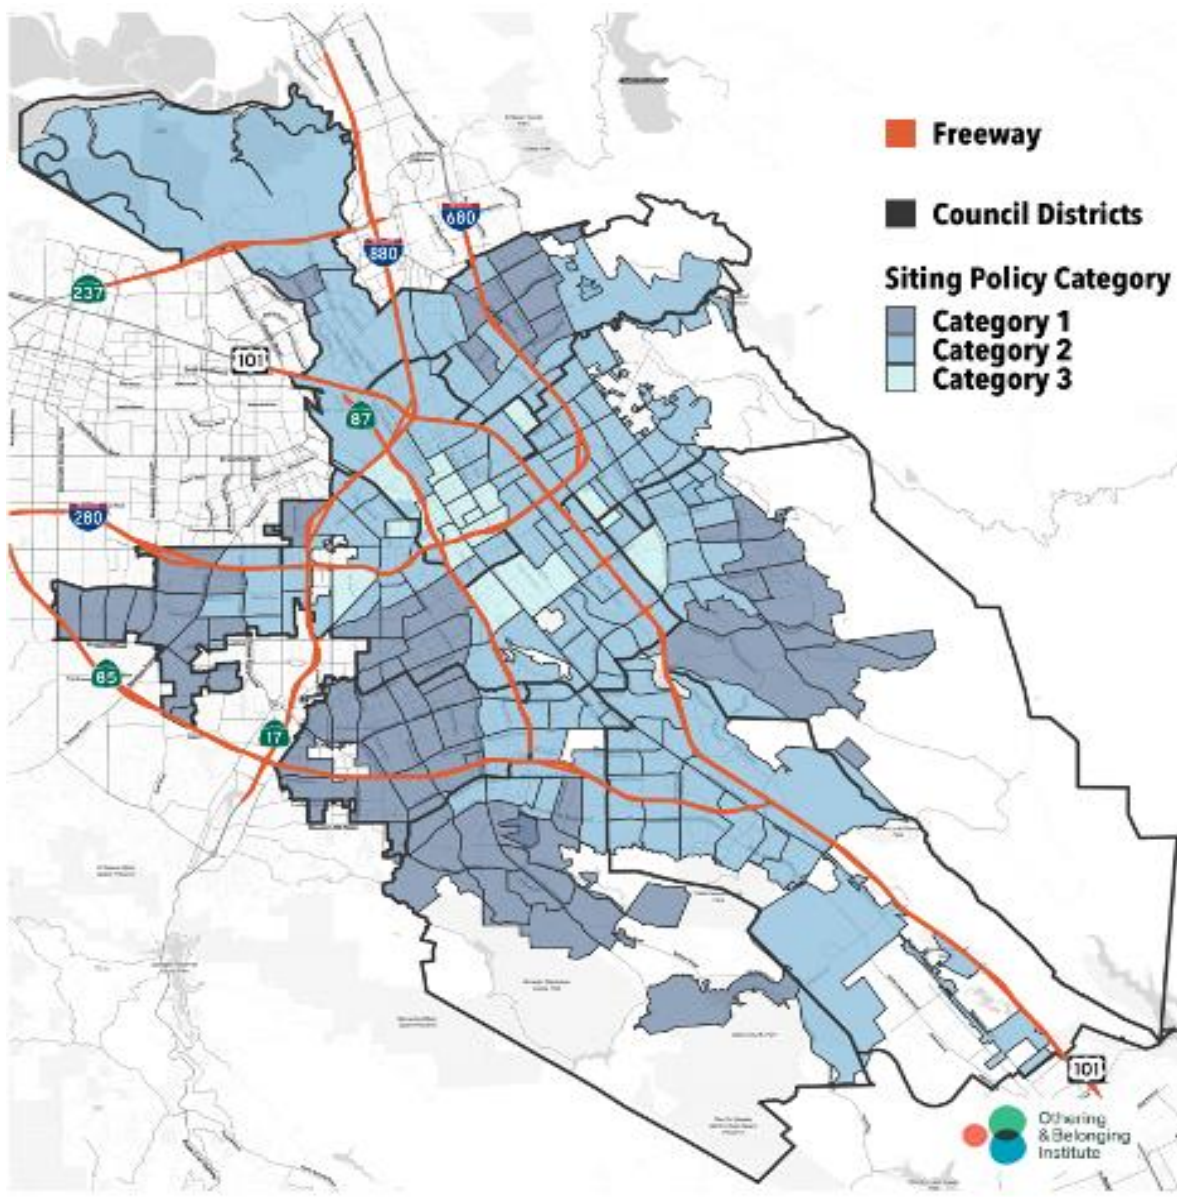

AFFORDABLE HOUSING SITING POLICY MAPS

FIGURE 1. Siting Policy Map Showing All of The Diridon Station Area Plan As Category 2

FIGURE 2. Census Block Groups with High Concentration Of Affordable Housing