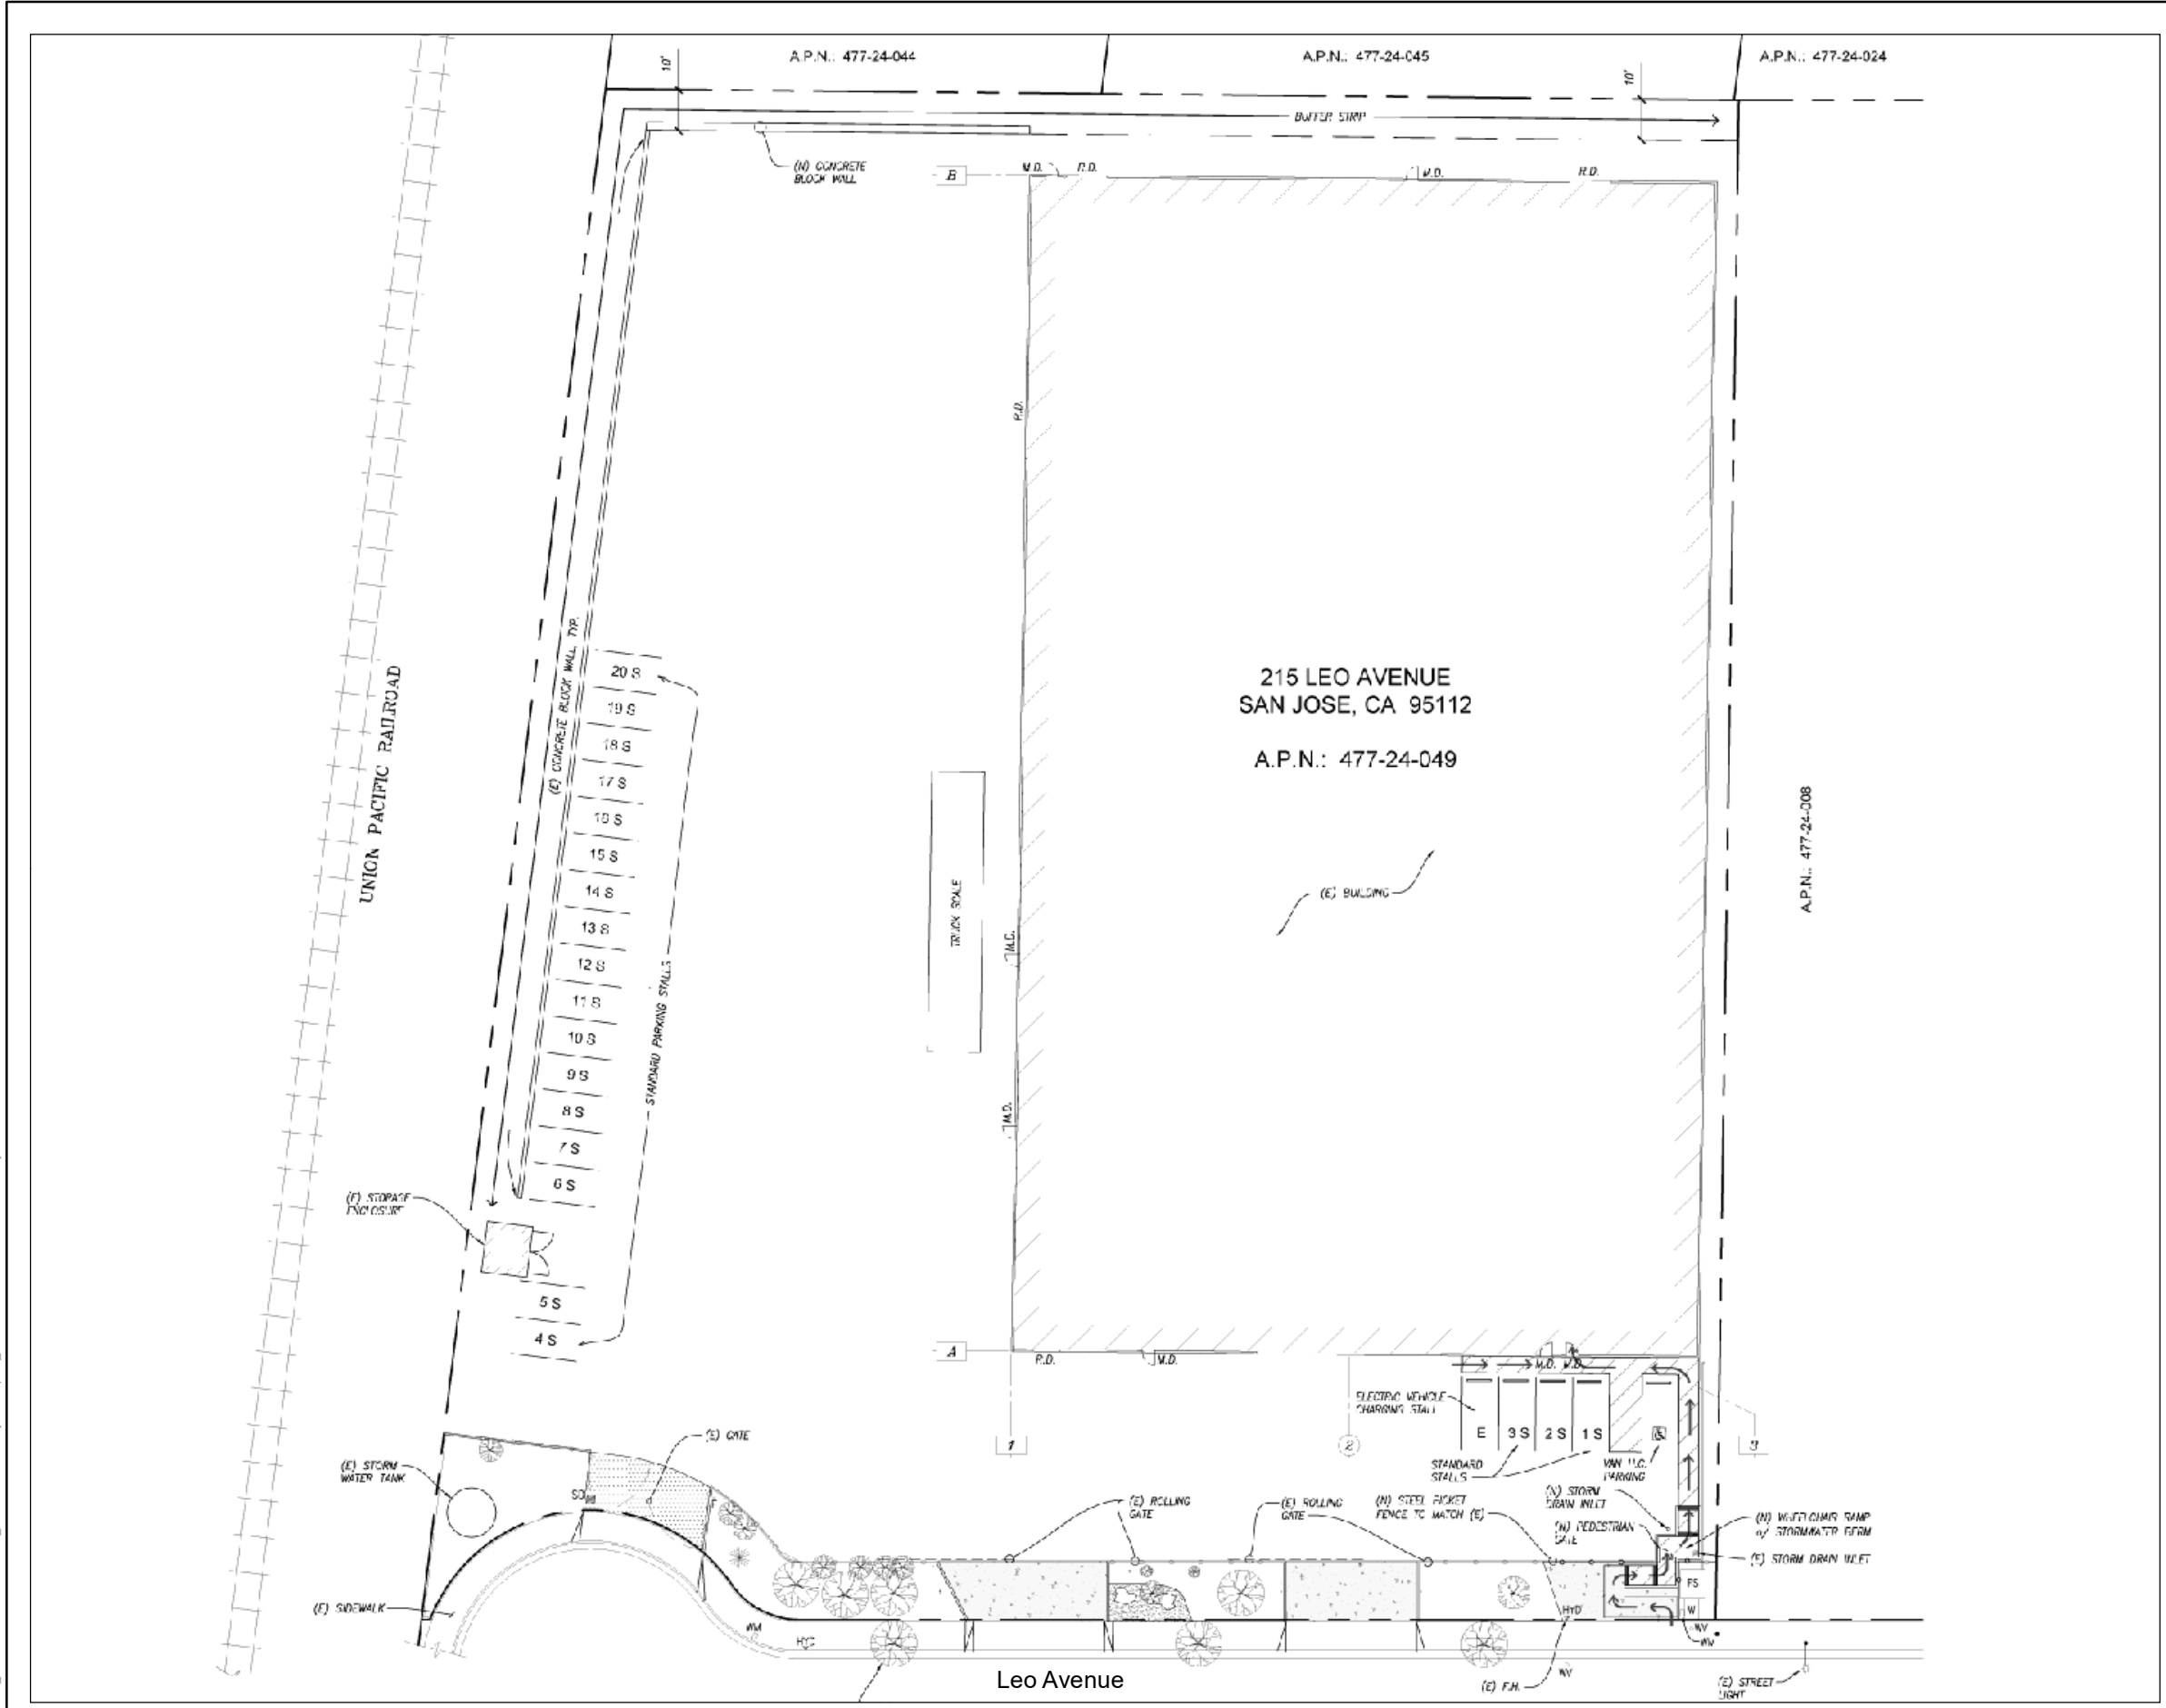

P:\Server_V\1857\active\185704747\1\MXDs\General\ProjectFootprint_Tbl.mxd Revised: 2020-03-26 By: cwheilan