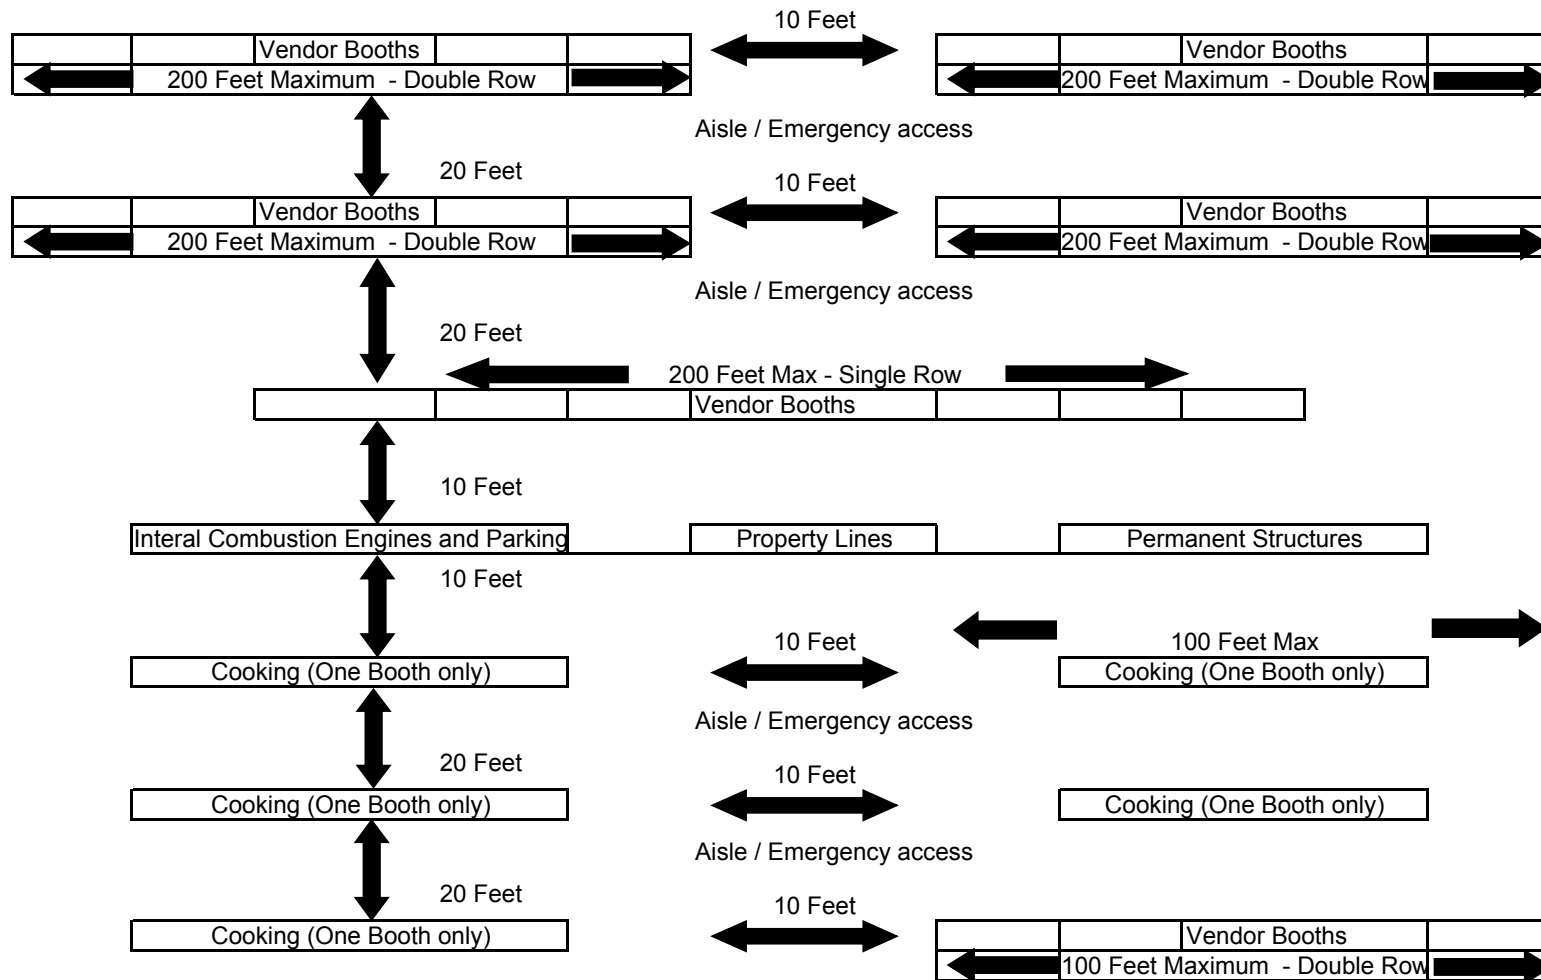

Festival Vendor and Cooking Booth Locations

Note: Cooking Booths are limited to single row only. Back to back rows are not permitted. Maximum length of row is 100 feet.