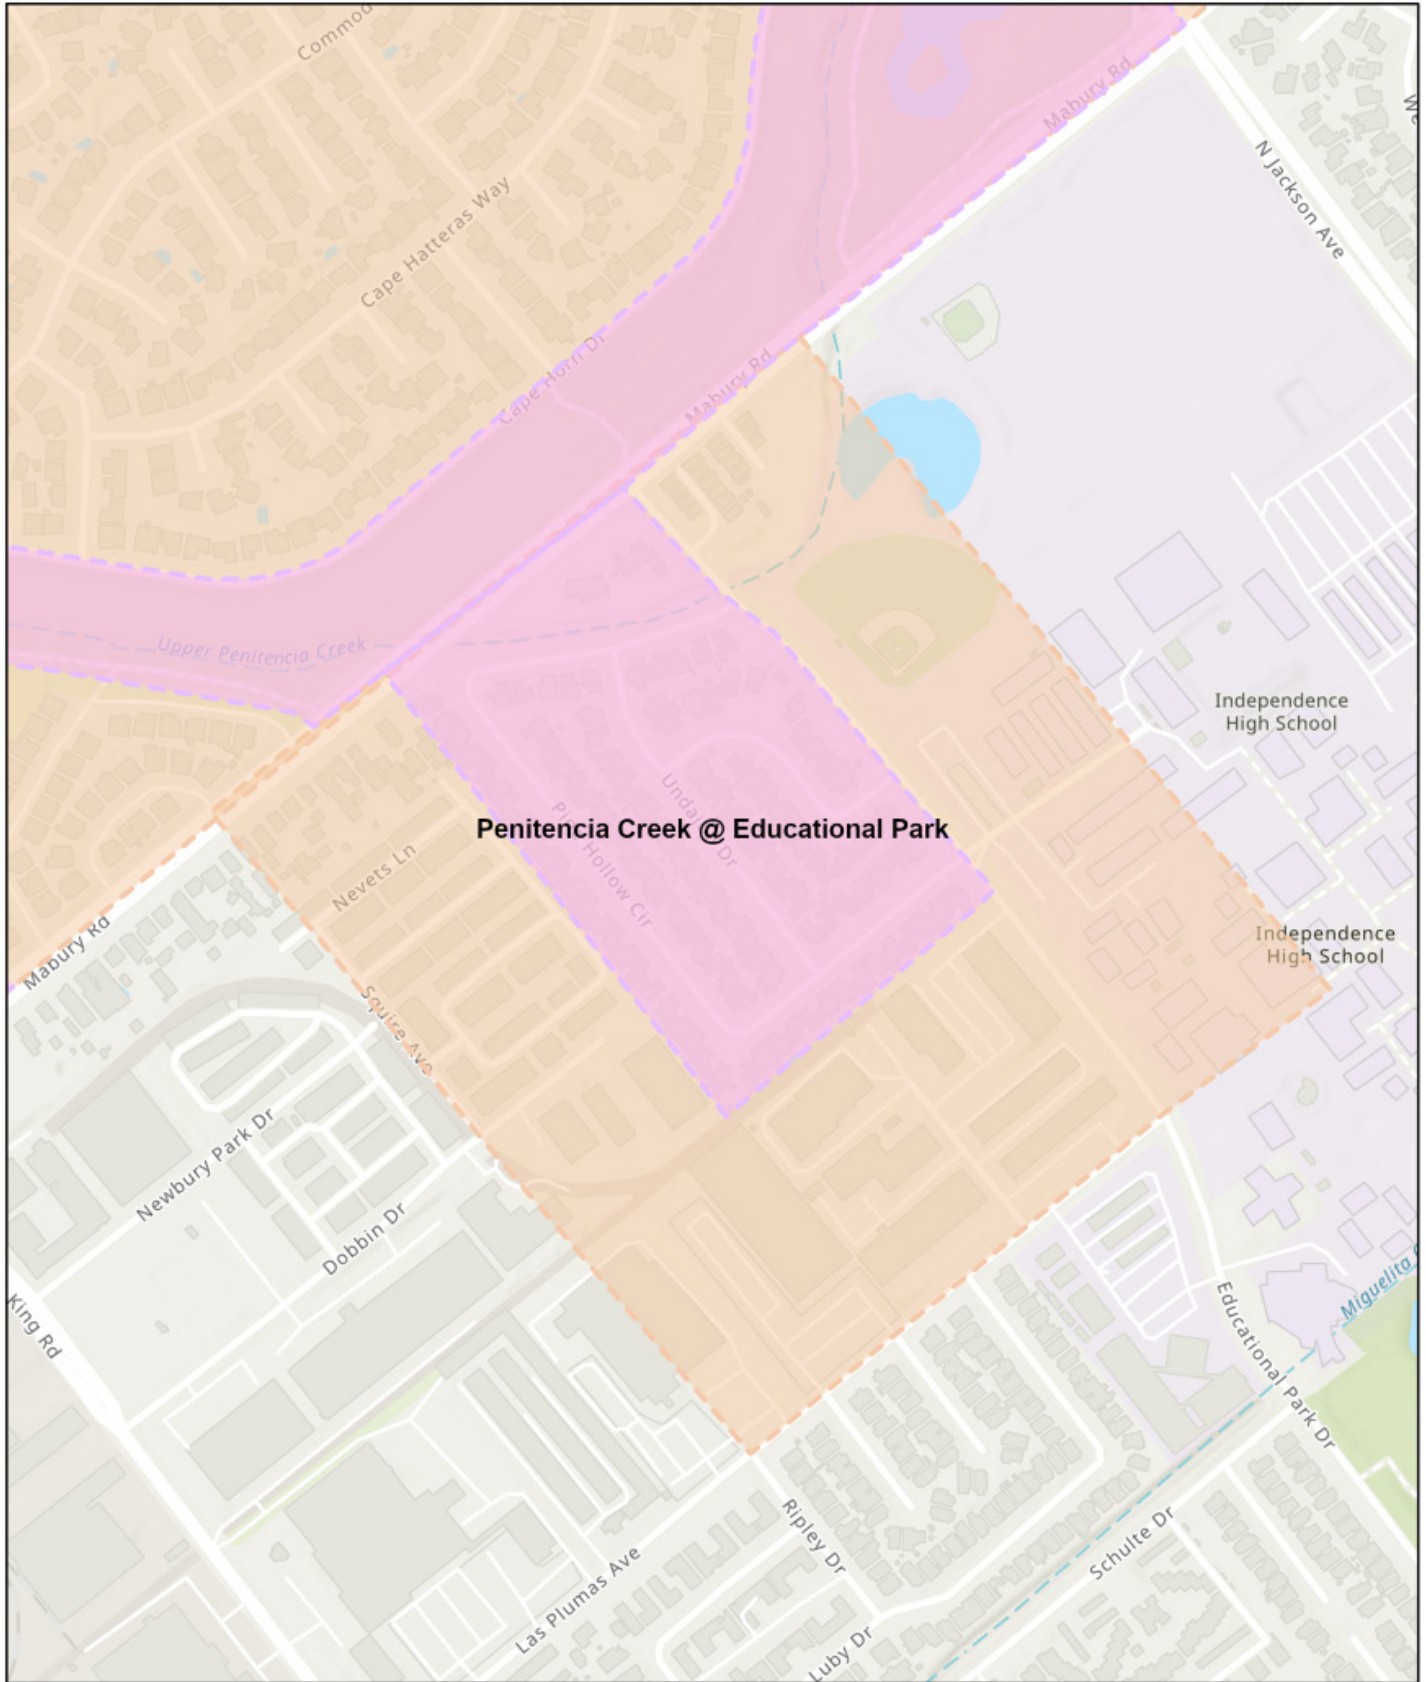

# Guadalupe River at Alma/Minnesota

1/4/2023, 3:32 PM

1:11,256

Flood Notification Boundaries

Flood Notification Boundaries - SCC Alert

0 295 590 1,180 Feet

 Door Knock

# Penitencia Creek at Mabury/Educational Park

1/4/2023, 3:34 PM

1:5,513

Flood Notification Boundaries

Flood Notification Boundaries - SCC Alert

0 212.5 425 850 Feet

 Door Knock

Enterprise GIS Team  
City of San Jose, Department of Public Works

# Ross Creek at Cherry Ave

1/4/2023, 3:35 PM

Flood Notification Boundaries

 Door Knock

Flood Notification Boundaries - SCC Alert