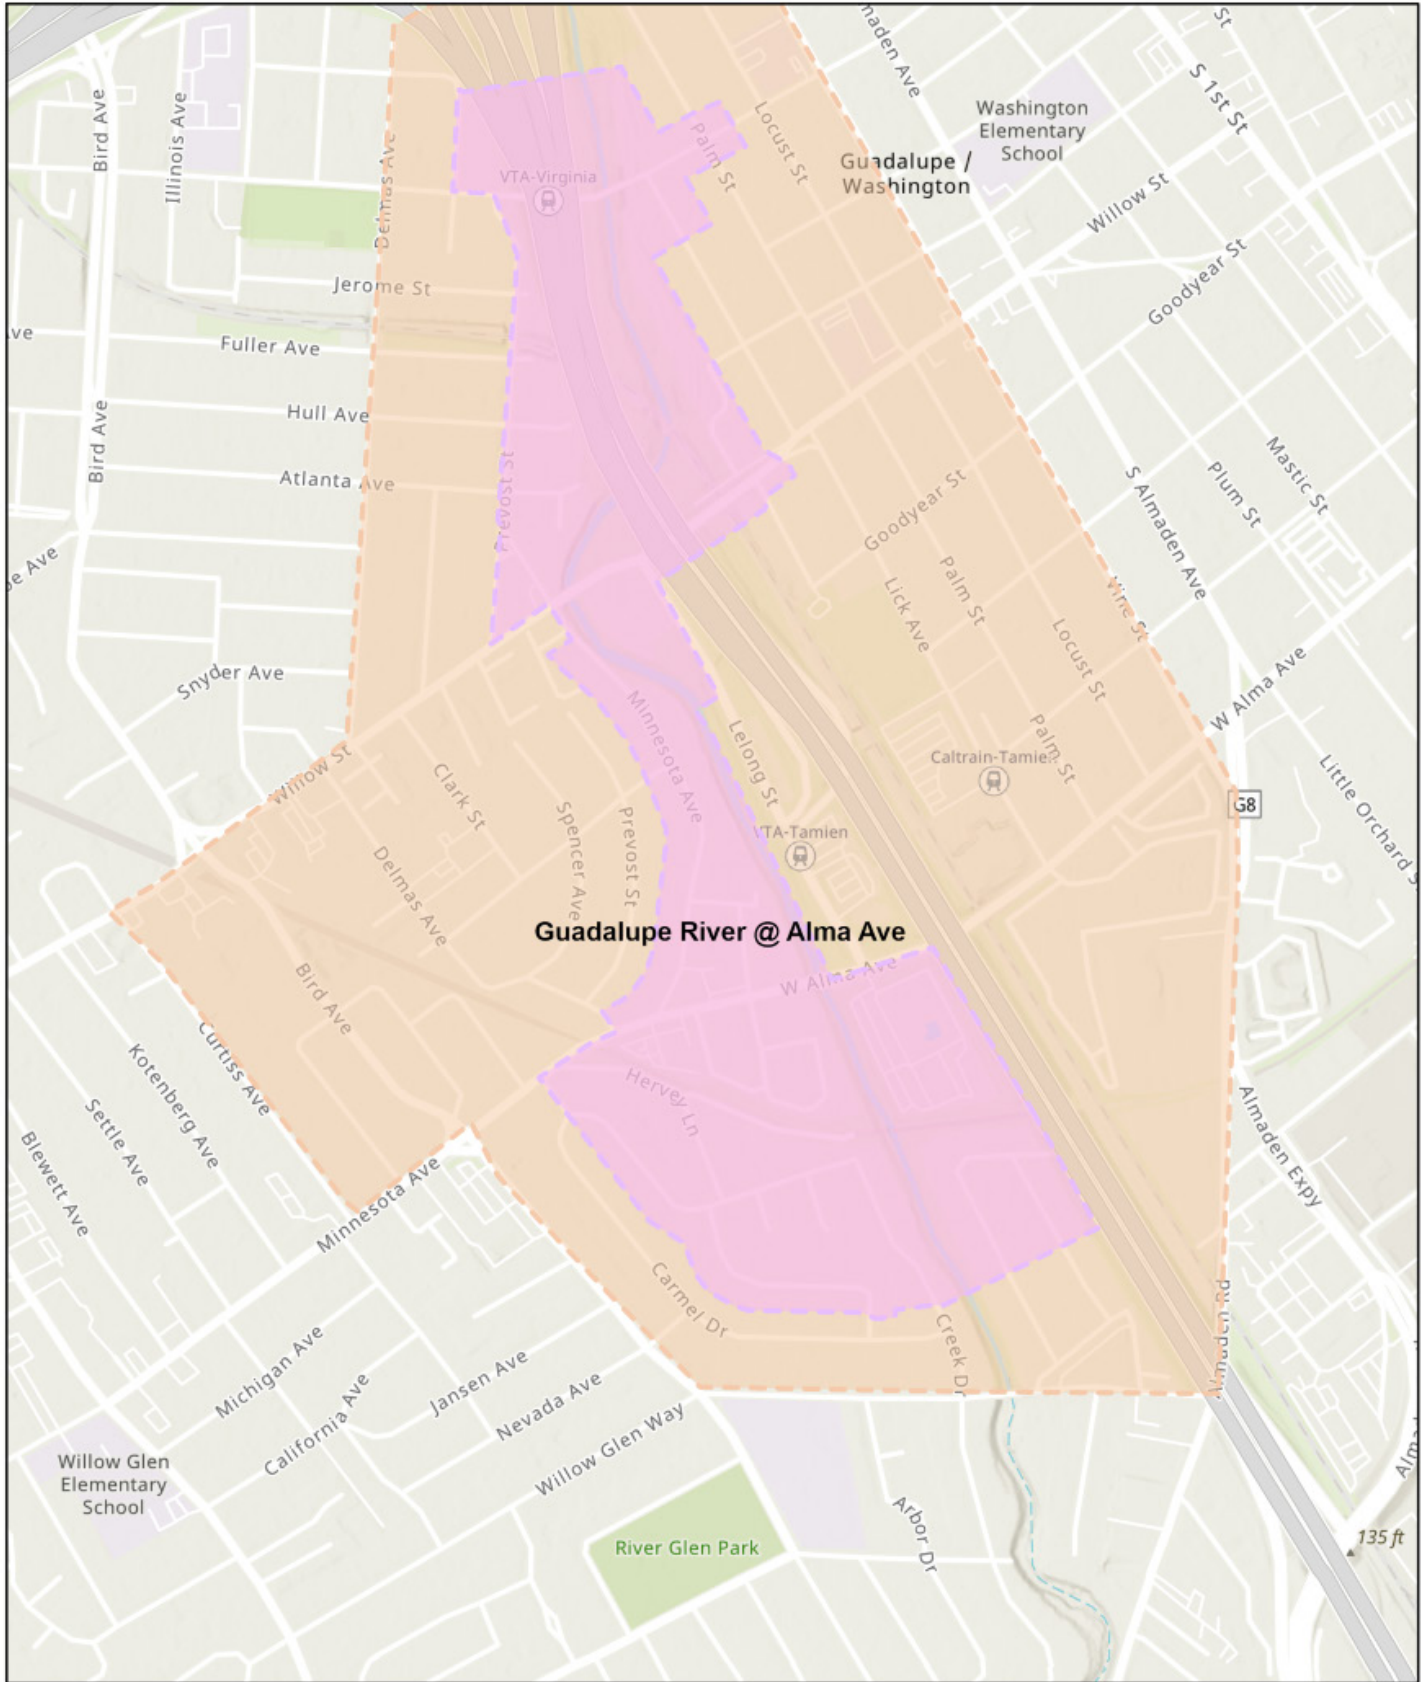

# Guadalupe River at Alma/Minnesota

1/4/2023, 3:32 PM

1:11,256

Flood Notification Boundaries

Flood Notification Boundaries - SCC Alert

0 295 590 1,180 Feet

 Door Knock

# Penitencia Creek at Mabury/Educational Park

1/4/2023, 3:34 PM

1:5,513

Flood Notification Boundaries

Flood Notification Boundaries - SCC Alert

0 212.5 425 850 Feet

 Door Knock

Enterprise GIS Team  
City of San Jose, Department of Public Works

# Ross Creek at Cherry Ave

1/4/2023, 3:35 PM

Flood Notification Boundaries

 Door Knock

Flood Notification Boundaries - SCC Alert