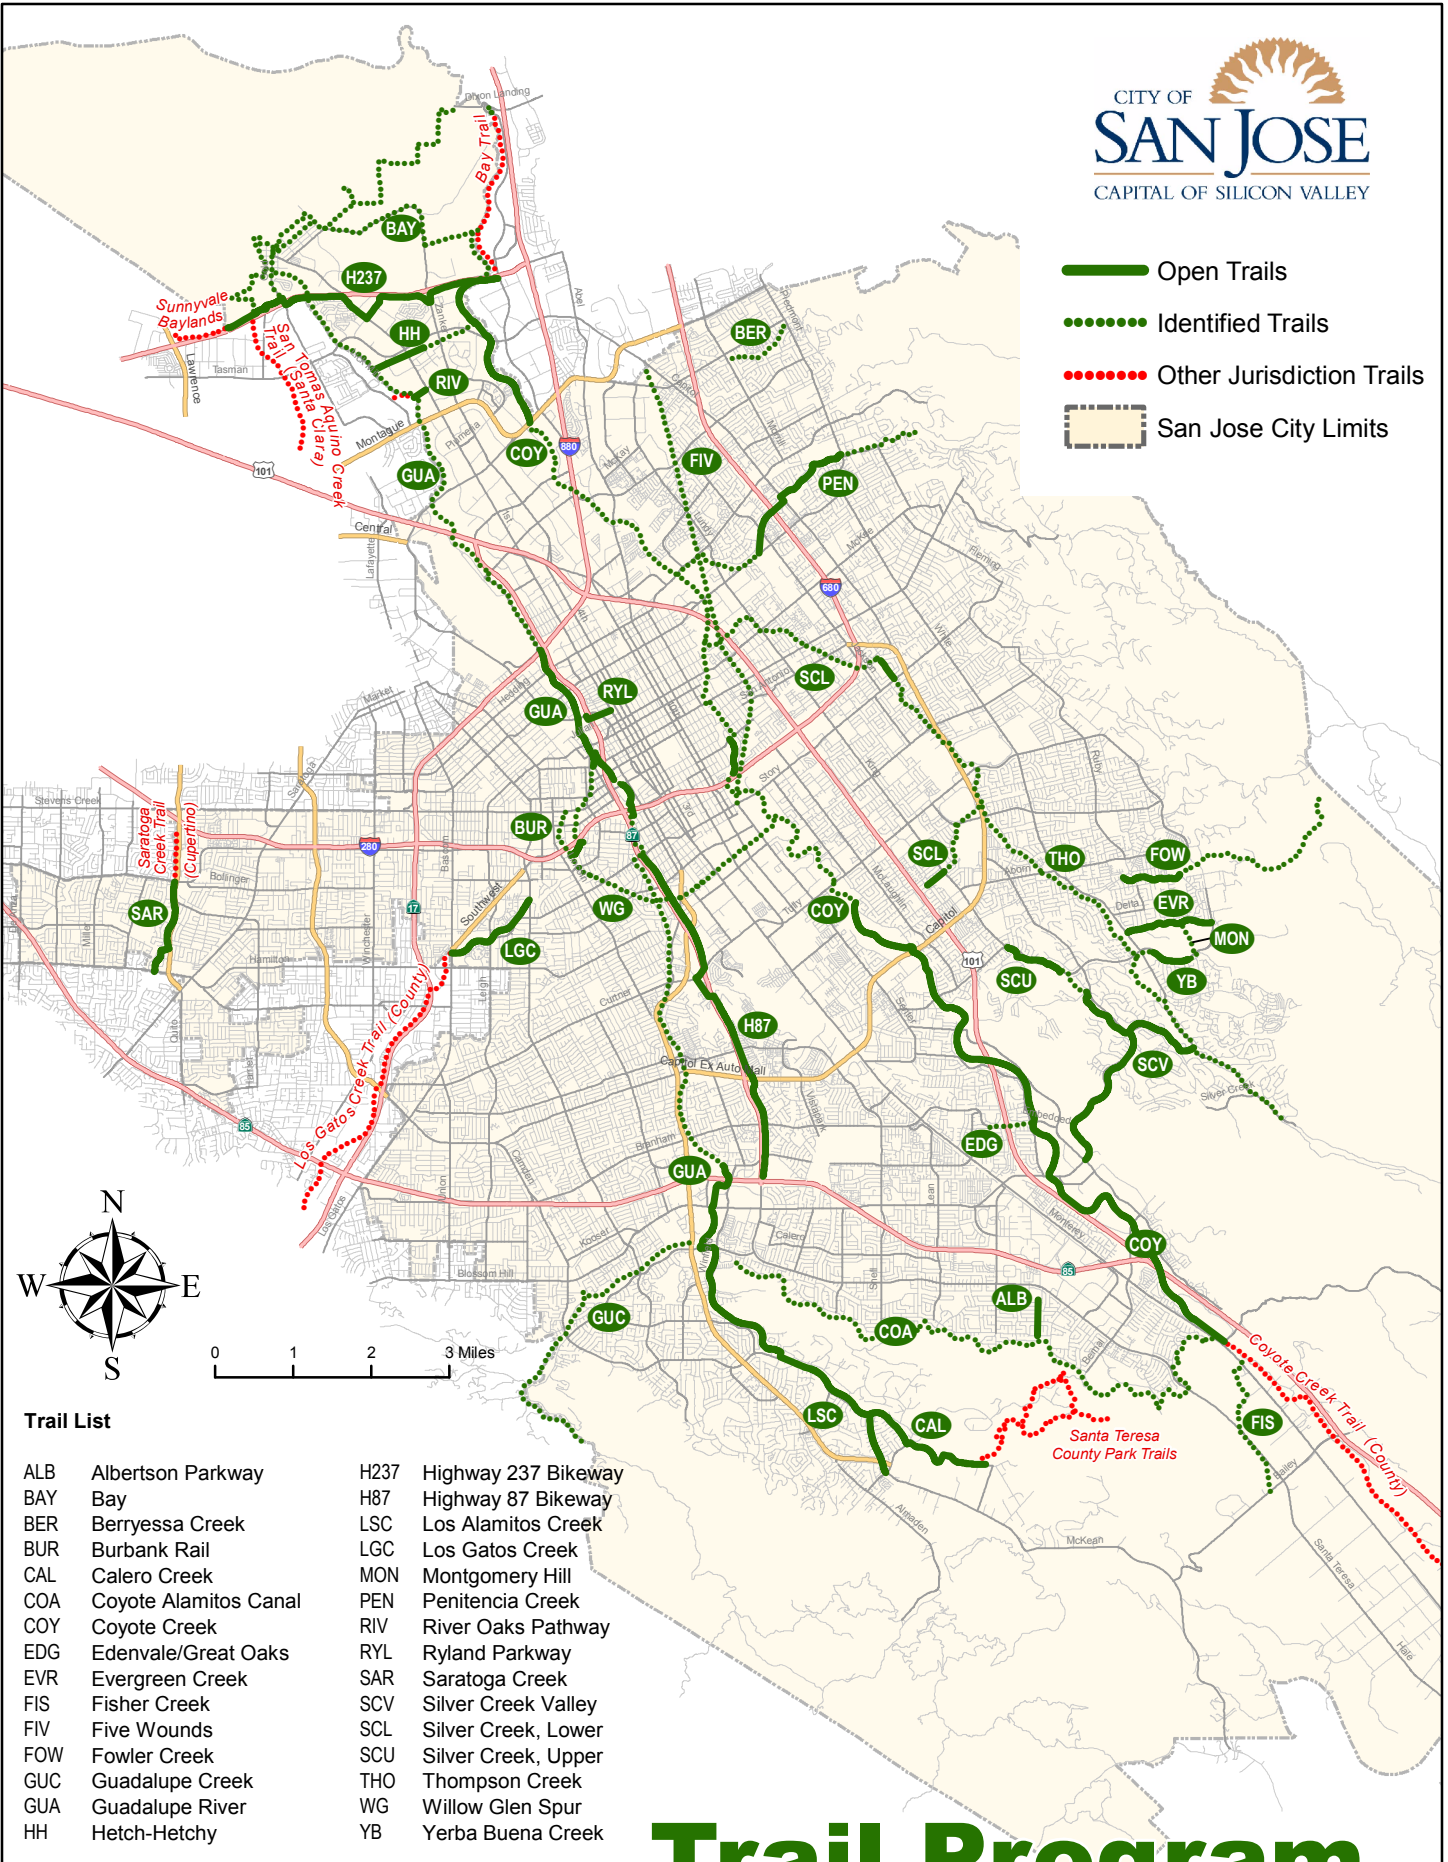

-  Open Trails
-  Identified Trails
-  Other Jurisdiction Trails
-  San Jose City Limits

Trail List

ALB	Albertson Parkway	H237	Highway 237 Bikeway
BAY	Bay	H87	Highway 87 Bikeway
BER	Berryessa Creek	LSC	Los Alamitos Creek
BUR	Burbank Rail	LGC	Los Gatos Creek
CAL	Calero Creek	MON	Montgomery Hill
COA	Coyote Alamitos Canal	PEN	Penitencia Creek
COY	Coyote Creek	RIV	River Oaks Pathway
EDG	Edenvale/Great Oaks	RYL	Ryland Parkway
EVR	Evergreen Creek	SAR	Saratoga Creek
FIS	Fisher Creek	SCV	Silver Creek Valley
FIV	Five Wounds	SCL	Silver Creek, Lower
FOW	Fowler Creek	SCU	Silver Creek, Upper
GUC	Guadalupe Creek	THO	Thompson Creek
GUA	Guadalupe River	WG	Willow Glen Spur
HH	Hetch-Hetchy	YB	Yerba Buena Creek

Trail Program